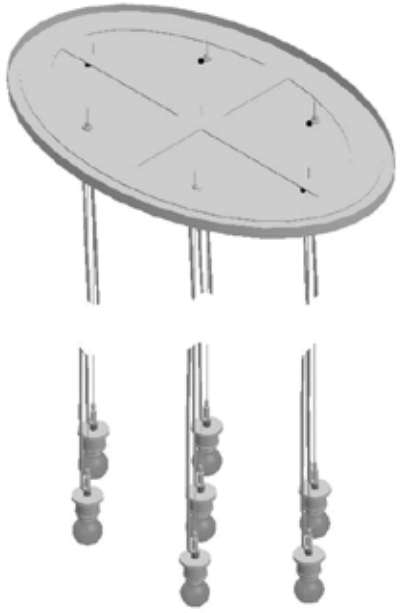

**WGW UNIVERSAL  
Oval Multi-Light Pendant**

**PRODUCT SPECIFICATION  
SHEET**

Name: \_\_\_\_\_  
 Phone: \_\_\_\_\_  
 Email: \_\_\_\_\_  
 \_\_\_\_\_

**NEW 2018!**

Model Shown

**Description**  
 Medium base multi-light pendant with seven adjustable sockets and universal glass options. Includes 6' of aircraft cable per socket and custom coordinating fabric cord. Slope ceiling adaptable. Additional cable and cord available to order.

**Order Numbers**  
 Meyda Number: See Finish

**Country of Manufacture**  
 USA

**Location Rating**  
 UL Damp

**Overall Dimensions**  
 Height: 6" to 72"  
 Width: 36"  
 Depth: 24"  
 Canopy: 24" x 36"

**Weight**  
 Fixture: Weight: 46.27 lbs

**Lamping**  
 (7) Medium Base, 60W max  
 (LED recommended)

**Voltage**  
 120V, hardwired

**Dimming**  
 Yes

**Notes**  
 Contract Quality Construction  
 This fixture ships freight, additional shipping charge required

**Finish**  
 #197652 Nickel  
 #000000 Castle Bronze  
 #000000 Buttered Brass  
 Custom

**Glass Shape**  
 \*Please see our custom shade shape list for options\*

**Glass Size**  
 Small  
 Medium  
 4" x 10" (cylinder)  
 4" x 13" (cylinder)  
 5" x 10" (cylinder)  
 5" x 12" (cylinder)  
 5" x 16.75" (cylinder)  
 6" x 10" (cylinder)  
 6" x 16.75" (cylinder)