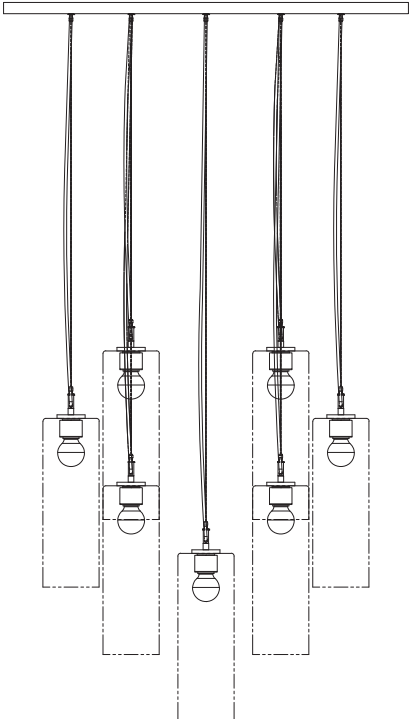

**WGW UNIVERSAL  
Oval Multi-Light Pendant**

**PRODUCT SPECIFICATION  
SHEET**

Name: \_\_\_\_\_  
 Phone: \_\_\_\_\_  
 Email: \_\_\_\_\_  
 \_\_\_\_\_

**NEW 2018!**

Model Shown

**Description**  
 Medium base multi-light pendant with seven adjustable sockets and universal glass options. Includes 6' of aircraft cable per socket and custom coordinating fabric cord. Slope ceiling adaptable. Additional cable and cord available to order.

**Order Numbers**  
 Meyda Number: See Finish

**Country of Manufacture**  
 USA

**Location Rating**  
 UL Damp

**Overall Dimensions**  
 Height: 6" to 72"  
 Width: 36"  
 Depth: 24"  
 Canopy: 24" x 36"

**Weight**  
 Fixture: Weight: 46.27 lbs

**Lamping**  
 (7) Medium Base, 60W max  
 (LED recommended)

**Voltage**  
 120V, hardwired

**Dimming**  
 Yes

**Notes**  
 Contract Quality Construction  
 This fixture ships freight, additional shipping charge required

**Finish**  
 #197652 Nickel  
 #000000 Castle Bronze  
 #000000 Buttered Brass  
 Custom

**Glass Shape**  
 \*Please see our custom shade shape list for options\*

**Glass Size**  
 Small  
 Medium  
 4" x 10" (cylinder)  
 4" x 13" (cylinder)  
 5" x 10" (cylinder)  
 5" x 12" (cylinder)  
 5" x 16.75" (cylinder)  
 6" x 10" (cylinder)  
 6" x 16.75" (cylinder)