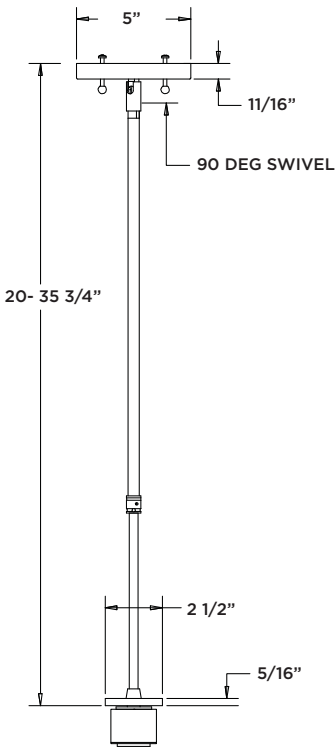

**WGW UNIVERSAL  
Pendant**

**PRODUCT SPECIFICATION  
SHEET**

Name: \_\_\_\_\_  
 Phone: \_\_\_\_\_  
 Email: \_\_\_\_\_  
 \_\_\_\_\_

Shown in Castle Bronze with a Medium Smoky Topaz Hotwrap Globe

**Description**

Medium base adjustable pendant with universal glass options. Slope ceiling adaptable; one way to 90 degrees.

**Order Numbers**

Meyda Number: See Finish

**Country of Manufacture**

USA

**Location Rating**

UL Damp

**Overall Dimensions**

Height:  
 Short: 12" to 18"  
 Standard: 20" to 35.5"  
 Long: 36" to 60"  
 Width: 5"  
 Depth: 5"  
 Canopy: 5"

**Weight**

Fixture: Weight: 1.4 lbs

**Lamping**

(1) Medium Base, 60W max (LED recommended)

**Glass Hole Size**

Large (1 3/4")

**WGW.COM**

512-393-3316  
 lighting@wgw.com  
 6469 Ranch Road 12  
 San Marcos, TX 78666