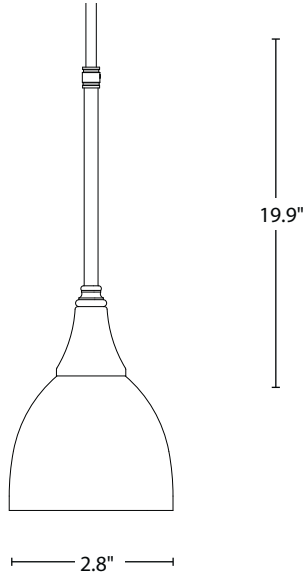

**TRUMPET
Pendant**

**PRODUCT SPECIFICATION
SHEET**

Name: _____
 Phone: _____
 Email: _____

Shown in Natural Iron with a Medium Long Dome in Fire Red

Description

Adjustable pendant with glass options. Includes adjustable stem and round canopy kit. Slope ceiling adaptable to 90 degrees.

Order Numbers

WGW Item: 182640-XXXX-XX
 Configured Item: 182640-SKT-XXXX-XX-NOGLASS

Country of Manufacture

USA

Location Rating

UL Indoor Damp

Overall Dimensions

Height: (XXXX):
 SHRT: 23" to 30"
 STND: 25" to 40"
 LONG: 39" to 54"
 Width: 2.8"
 Depth: 2.8"
 Canopy: 5.5" dia.

HF Glass Included:

XX0001, 5.91"d x 5.12"h dome

Weight

Fixture only: 3 lbs

Lamping

(1) Medium, 100W max
 (LED recommended)

Voltage

120V, hardwired

Glass Size

Any

Glass Pattern

Please see our custom shade pattern lists

Glass Hole Size

Large (1 3/4")

WGW.COM

512-393-3316
 lighting@wgw.com
 6469 Ranch Road 12
 San Marcos, TX 78666