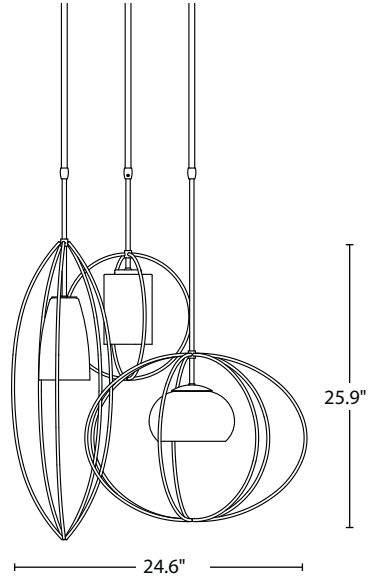

Shown in Dark Smoke with various shapes (see below) in Clear Hotwrap

Description
Three pendants Tempo, Cadence and Rhythm (18740, 18742, 18744) configured on a triple canopy. Includes adjustable stems and triangular canopy kit. Overall Height range is for shortest short pipe and longest long pipe

Overall Dimensions
Height: (XXXX):
SHRT: 45.8" to 56.1"
STND: 52" to 66.1"
LONG: 62.5" to 76.7"
Width: 24.6"
Depth: 25.5"
Canopy: 10.4" triangle

Finish (XX)
Mahogany 03
Bronze 05
Dark Smoke 07
Burnished Steel 08
Black 10
Natural Iron 20
Vintage Platinum 84
Soft Gold 84

Order Numbers
WGW Item: 136330-XXXX-XX
Configured Item: 136330-SKT-XXXX-XX-NOGLASS

HF Glass Included:
XX0445, 4.41"d x 7.09"h tube
XX0356, 7.37"d x 4.53"h tube
XX0160, 4.15"d x 6.15"h tube

Glass Shape
(1) Cylinder, (1) Globe, (1) Inward Taper or Globe, respectively

Country of Manufacture
USA

Weight
Fixture only: 35 lbs

Glass Size
(1) 4" x 13", (1) Medium, (1) Small, respectively

Location Rating
UL Indoor Damp

Lamping
(3) Medium, 60W max (LED recommended)

Glass Pattern
Please see our custom shade pattern lists

WGW.COM
512-393-3316
lighting@wgw.com
6469 Ranch Road 12
San Marcos, TX 78666

Voltage
120V, hardwired

Glass Hole Size
Large (1 3/4")

Dimming
Yes

Notes
Authorized Hubbardton Forge Dealer