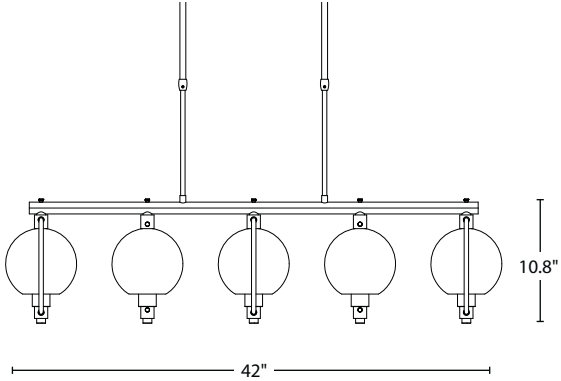

**PLUTO
Pendant 5 Light**

**PRODUCT SPECIFICATION
SHEET**

Name: _____
 Phone: _____
 Email: _____

Shown in Dark Smoke with Small Globes in Monet White on White

Description

Adjustable pendant with glass options. Includes adjustable stem and rectangular canopy kit. Slope ceiling adaptable; one way to 45 degrees.

Order Numbers

WGW Item: 137805-XXXX-XX
 Configured Item: 137805-SKT-XXXX-XX-NOGLASS

Country of Manufacture

USA

Location Rating

UL Indoor Damp

Overall Dimensions

Height: (XXXX):
 SHRT: 35.4" to 44.6"
 STND: 43.9" to 58.6"
 Width: 42"
 Depth: 8.8"
 Canopy: 5" x 15.8"

HF Glass Included:

XX0436, 5.56"h x 6"d globes

Weight

Fixture only: 20 lbs

Lamping

(5) Candelabra, 60W max
 (LED recommended)

Voltage

120V, hardwired

Glass Size

Small

Glass Pattern

Please see our custom shade pattern lists

Glass Hole Size

Extra Small (6mm)

WGW.COM

512-393-3316
 lighting@wgw.com
 6469 Ranch Road 12
 San Marcos, TX 78666