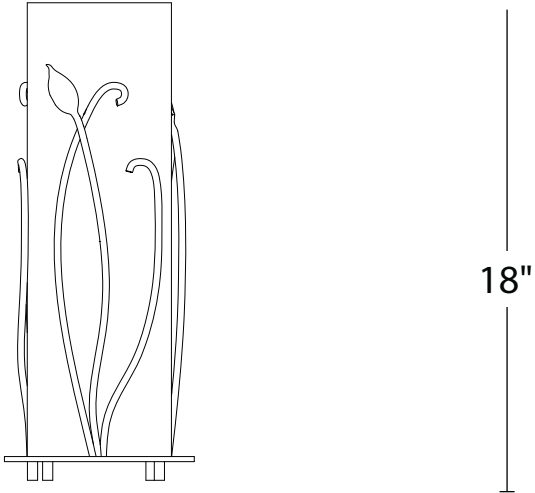

**FORGED LEAVES AND VASE
Table Lamp Cylinder**

Name: _____
 Phone: _____
 Email: _____

**PRODUCT SPECIFICATION
SHEET**

Shown in Dark Smoke with a 5" x 16" Cylinder in China Red

Description

Table lamp with glass options. Switch on base.

Order Numbers

WGW Item: 266792-XX
 Configured Item: 266792-SKT-XX-NOGLASS

Country of Manufacture

USA

Location Rating

UL Indoor Dry

Overall Dimensions

Height: 18"
 Width: 8.5"
 Depth: 7"
 Canopy: n/a

HF Glass Included:

XX0036, 5.31"d x 16.73"h tube

Weight

Fixture only: 13 lbs

Lamping

(1) Medium, 150W max
 (LED recommended)

Voltage

120V, plug in

Glass Size

5" x 16"

Glass Pattern

Please see our custom shade pattern lists

Glass Hole Size

None

WGW.COM

512-393-3316
 lighting@wgw.com
 6469 Ranch Road 12
 San Marcos, TX 78666