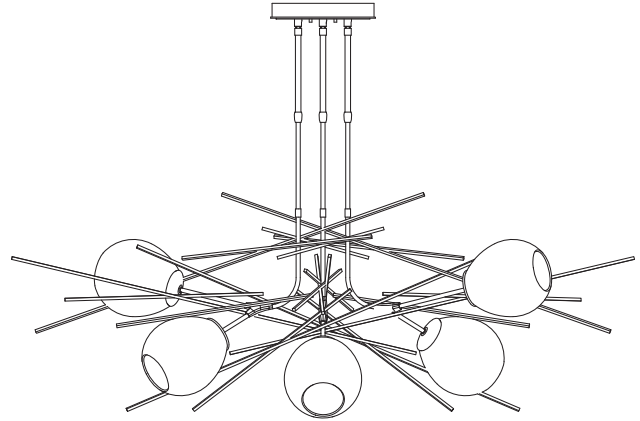

© Hubbardton Forge

Description

Adjustable pendant; 6 light with glass options. Includes adjustable stem and rectangular canopy kit, Slope ceiling adaptable; one way to 45 degrees.

Order Numbers

WGW Item: 137750-XXXX-XX
Configured Item: 137750-SKT-XXXX-XX-NOGLASS

Country of Manufacture

USA

Location Rating

UL Indoor Damp

Overall Dimensions

Height: (XXXX):
SHRT: 31.1" to 37.7"
STND: 37.4" to 49.6"
LONG: 49.2" to 69.4"
Width: 56.5"
Depth: 38"
Canopy: 5.5" x 9.5"

HF Glass Included:

XX001, 5.91"OD x 5.12"h dome

Weight

Fixture only: 150 lbs

Lamping

(6) Medium, 60W max
(LED recommended)

Voltage

120V, hardwired

Dimming

Yes

Notes

Authorized Hubbardton Forge Dealer
This fixture ships freight, additional shipping charge required

Finish (XX)

Mahogany 03
Bronze 05
Dark Smoke 07
Burnished Steel 08
Black 10
Natural Iron 20
Vintage Platinum 84
Soft Gold 84

Glass Shape

Please see our custom shade shape list

Glass Size

Small

Glass Pattern

Please see our custom shade pattern lists

Glass Hole Size

Large (1 3/4")

WGWCUSTOM.COM

512-213-0923
custom@wgw.com
6469 Ranch Road 12
San Marcos, TX 78666