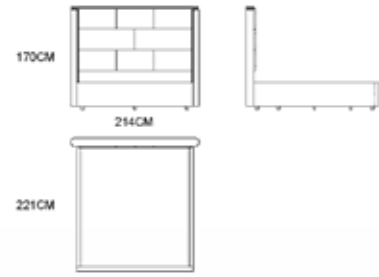

MODEL: ZB1803-1

MODEL: ZB1804-1/3

MODEL:B2101-1
SIZE:180x200CM

MODEL:EWY2103
SIZE:86x60x66CM

MODEL:EWG2001
SIZE:50x40x50CM

MODEL: B1903-3
GW2101-2

MODEL:B1903-1 C1904-1

MODEL:B1903-2

MODEL:B1902-1

MODEL:B1901-1

MODEL:B1904-1
SIZE:180x200CM

MODEL:K2014
SIZE:55x45x50CM

MODEL:K2013 (Makeup table / makeup mirror)
SIZE:120x50x80CM / 100x60x4CM

MODEL:C2039-1 (Stool)
SIZE:55x45x45CM

MODEL: MGB1815-1

MODEL:MGB1815-1

MODEL:K2017(Makeup table / makeup mirror)

SIZE:120x45x75CM / 65x65x65CM

MODEL:C2041-1 (Stool)

SIZE:40x40x55CM

MODEL: SWB2001

Back to Basics

It abandons luxury in the traditional sense, simplifies the decoration, and returns to the true, but also gives the fashion avant-garde, elegant temperament, and yet feel warm and comfortable.

MODEL:K2015 (Makeup table / makeup mirror)
SIZE:120x40x75CM / 65x65x65CM

MODEL:C2040-1 (Stool)
SIZE:43x43x40CM

MODEL:K2016 (TV stand)
standSIZE:200x45x52CM

MODEL:SWB2001
SIZE:230x215x155CM
MODEL:SWG2001
SIZE:60x50x58CM