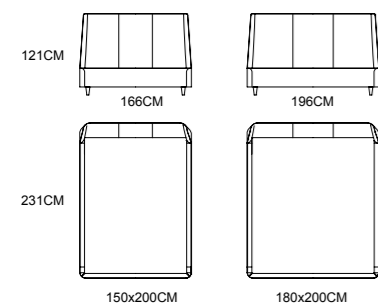

MODEL: ZB1803-1

MODEL: ZB1804-1/3

MODEL:B2101-1
SIZE:180x200CM

MODEL:EWY2103
SIZE:86x60x66CM

MODEL:EWG2001
SIZE:50x40x50CM

MODEL: B1903-3
GW2101-2

MODEL:B1903-1 C1904-1

MODEL:B1903-2

MODEL:B1902-1

MODEL:B1901-1

MODEL:B1904-1
SIZE:180x200CM

MODEL:K2014
SIZE:55x45x50CM

MODEL:K2013 (Makeup table / makeup mirror)
SIZE:120x50x80CM / 100x60x4CM

MODEL:C2039-1 (Stool)
SIZE:55x45x45CM

MODEL: MGB1815-1

MODEL:MGB1815-1

MODEL:K2017(Makeup table / makeup mirror)

SIZE:120x45x75CM / 65x65x65CM

MODEL:C2041-1 (Stool)

SIZE:40x40x55CM

MODEL: SWB2001

Back to Basics

It abandons luxury in the traditional sense, simplifies the decoration, and returns to the true, but also gives the fashion avant-garde, elegant temperament, and yet feel warm and comfortable.

MODEL:K2015 (Makeup table / makeup mirror)
SIZE:120x40x75CM / 65x65x65CM

MODEL:C2040-1 (Stool)
SIZE:43x43x40CM

MODEL:K2016 (TV stand)
standSIZE:200x45x52CM

MODEL:SWB2001
SIZE:230x215x155CM
MODEL:SWG2001
SIZE:60x50x58CM