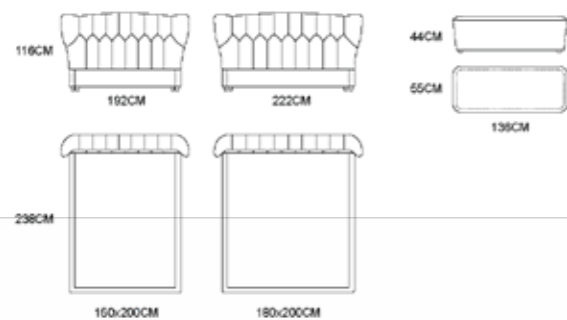

MODEL: ZB1803-1

MODEL: ZB1804-1/3

MODEL:B2101-1
SIZE:180x200CM

MODEL:EWY2103
SIZE:86x60x66CM

MODEL:EWG2001
SIZE:50x40x50CM

MODEL: B1903-3
GW2101-2

MODEL:B1903-1 C1904-1

MODEL:B1903-2

MODEL:B1902-1

MODEL:B1901-1

MODEL:B1904-1
SIZE:180x200CM

MODEL:K2014
SIZE:55x45x50CM

MODEL:K2013 (Makeup table / makeup mirror)
SIZE:120x50x80CM / 100x60x4CM

MODEL:C2039-1 (Stool)
SIZE:55x45x45CM

MODEL: MGB1815-1

MODEL:MGB1815-1

MODEL:K2017(Makeup table / makeup mirror)

SIZE:120x45x75CM / 65x65x65CM

MODEL:C2041-1 (Stool)

SIZE:40x40x55CM

MODEL: SWB2001

Back to Basics

It abandons luxury in the traditional sense, simplifies the decoration, and returns to the true, but also gives the fashion avant-garde, elegant temperament, and yet feel warm and comfortable.

MODEL:K2015 (Makeup table / makeup mirror)
SIZE:120x40x75CM / 65x65x65CM

MODEL:C2040-1 (Stool)
SIZE:43x43x40CM

MODEL:K2016 (TV stand)
standSIZE:200x45x52CM

MODEL:SWB2001
SIZE:230x215x155CM
MODEL:SWG2001
SIZE:60x50x58CM