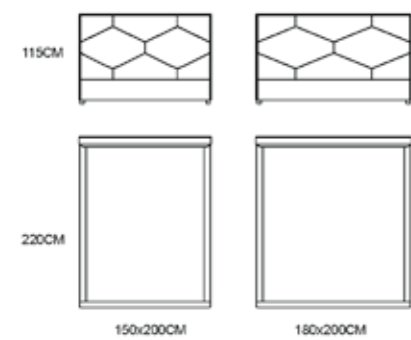

MODEL: ZB1803-1

MODEL: ZB1804-1/3

MODEL:B2101-1
SIZE:180x200CM

MODEL:EWY2103
SIZE:86x60x66CM

MODEL:EWG2001
SIZE:50x40x50CM

MODEL: B1903-3
GW2101-2

MODEL:B1903-1 C1904-1

MODEL:B1903-2

MODEL:B1902-1

MODEL:B1901-1

MODEL:B1904-1
SIZE:180x200CM

MODEL:K2014
SIZE:55x45x50CM

MODEL:K2013 (Makeup table / makeup mirror)
SIZE:120x50x80CM / 100x60x4CM

MODEL:C2039-1 (Stool)
SIZE:55x45x45CM

MODEL: MGB1815-1

MODEL:MGB1815-1

MODEL:K2017(Makeup table / makeup mirror)

SIZE:120x45x75CM / 65x65x65CM

MODEL:C2041-1 (Stool)

SIZE:40x40x55CM

MODEL: SWB2001

Back to Basics

It abandons luxury in the traditional sense, simplifies the decoration, and returns to the true, but also gives the fashion avant-garde, elegant temperament, and yet feel warm and comfortable.

MODEL:K2015 (Makeup table / makeup mirror)
SIZE:120x40x75CM / 65x65x65CM

MODEL:C2040-1 (Stool)
SIZE:43x43x40CM

MODEL:K2016 (TV stand)
standSIZE:200x45x52CM

MODEL:SWB2001
SIZE:230x215x155CM
MODEL:SWG2001
SIZE:60x50x58CM