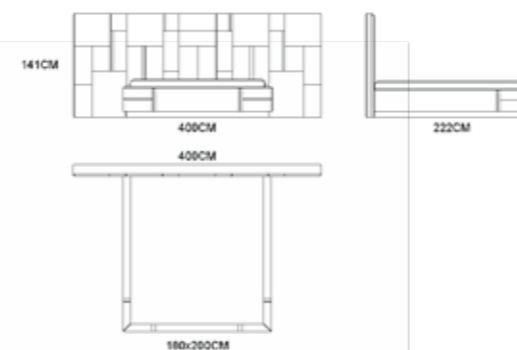

MODEL: ZB1803-1

MODEL: ZB1804-1/3

MODEL:B2101-1
SIZE:180x200CM

MODEL:EWY2103
SIZE:86x60x66CM

MODEL:EWG2001
SIZE:50x40x50CM

MODEL: B1903-3
GW2101-2

MODEL:B1903-1 C1904-1

MODEL:B1903-2

MODEL:B1902-1

MODEL:B1901-1

MODEL:B1904-1
SIZE:180x200CM

MODEL:K2014
SIZE:55x45x50CM

MODEL:K2013 (Makeup table / makeup mirror)
SIZE:120x50x80CM / 100x60x4CM

MODEL:C2039-1 (Stool)
SIZE:55x45x45CM

MODEL: MGB1815-1

MODEL:MGB1815-1

MODEL:K2017(Makeup table / makeup mirror)

SIZE:120x45x75CM / 65x65x65CM

MODEL:C2041-1 (Stool)

SIZE:40x40x55CM

MODEL: SWB2001

Back to Basics

It abandons luxury in the traditional sense, simplifies the decoration, and returns to the true, but also gives the fashion avant-garde, elegant temperament, and yet feel warm and comfortable.

MODEL:K2015 (Makeup table / makeup mirror)
SIZE:120x40x75CM / 65x65x65CM

MODEL:C2040-1 (Stool)
SIZE:43x43x40CM

MODEL:K2016 (TV stand)
standSIZE:200x45x52CM

MODEL:SWB2001
SIZE:230x215x155CM
MODEL:SWG2001
SIZE:60x50x58CM