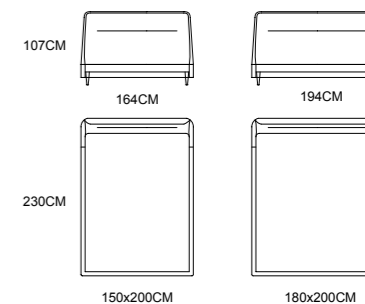

STYLE AND STYLING VERY INDIVIDUAL, BOLD USE OF NEW TECHNOLOGY AND NEW MATERIALS, SHOWING COLORFUL AND PERSONALIZED LINES AND CHANGING COLOR EXPRESSIONS, FOR PEOPLE IN THE EMOTIONAL THINKING MORE QUIET, MORE ROMANTIC. INJECTING MELLOW WINE INTO THE SIMPLE AND ROMANTIC LOVE HOUSE IS CATERING TO THE ATTITUDE OF LIFE SHOWING STRONG LOVE.