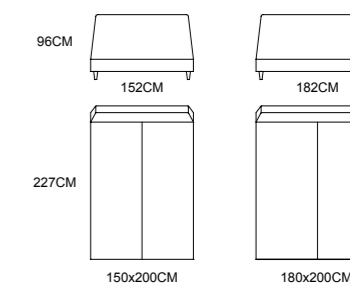

MODEL: ZB1803-1

MODEL: ZB1804-1/3

MODEL:B2101-1
SIZE:180x200CM

MODEL:EWY2103
SIZE:86x60x66CM

MODEL:EWG2001
SIZE:50x40x50CM

MODEL: B1903-3
GW2101-2

MODEL:B1903-1 C1904-1

MODEL:B1903-2

MODEL:B1902-1

MODEL:B1901-1

MODEL:B1904-1
SIZE:180x200CM

MODEL:K2014
SIZE:55x45x50CM

MODEL:K2013 (Makeup table / makeup mirror)
SIZE:120x50x80CM / 100x60x4CM

MODEL:C2039-1 (Stool)
SIZE:55x45x45CM

MODEL: MGB1815-1

MODEL:MGB1815-1

MODEL:K2017(Makeup table / makeup mirror)

SIZE:120x45x75CM / 65x65x65CM

MODEL:C2041-1 (Stool)

SIZE:40x40x55CM

MODEL: SWB2001

Back to Basics

It abandons luxury in the traditional sense, simplifies the decoration, and returns to the true, but also gives the fashion avant-garde, elegant temperament, and yet feel warm and comfortable.

MODEL:K2015 (Makeup table / makeup mirror)
SIZE:120x40x75CM / 65x65x65CM

MODEL:C2040-1 (Stool)
SIZE:43x43x40CM

MODEL:K2016 (TV stand)
standSIZE:200x45x52CM

MODEL:SWB2001
SIZE:230x215x155CM
MODEL:SWG2001
SIZE:60x50x58CM