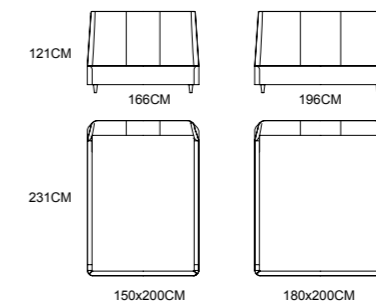

MODEL: ZB1802-1

MODEL: ZB1801-1