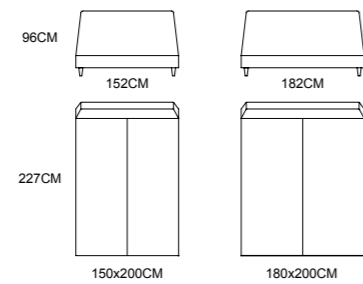

MODEL: ZB1801-1