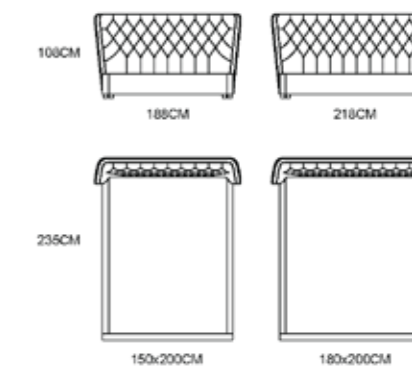

MODEL: ZB1803-1

MODEL: ZB1804-1/3

MODEL:B2101-1
SIZE:180x200CM

MODEL:EWY2103
SIZE:86x60x66CM

MODEL:EWG2001
SIZE:50x40x50CM

MODEL: B1903-3
GW2101-2

MODEL:B1903-1 C1904-1

MODEL:B1903-2

MODEL:B1902-1

MODEL:B1901-1

MODEL:B1904-1
SIZE:180x200CM

MODEL:K2014
SIZE:55x45x50CM

MODEL:K2013 (Makeup table / makeup mirror)
SIZE:120x50x80CM / 100x60x4CM

MODEL:C2039-1 (Stool)
SIZE:55x45x45CM

MODEL: MGB1815-1