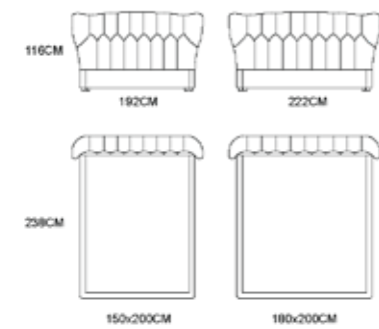

MODEL: ZB1803-1

MODEL: ZB1804-1/3

MODEL:B2101-1
SIZE:180x200CM

MODEL:EWY2103
SIZE:86x60x66CM

MODEL:EWG2001
SIZE:50x40x50CM

MODEL: B1903-3
GW2101-2

MODEL:B1903-1 C1904-1

MODEL:B1903-2

MODEL:B1902-1

MODEL:B1901-1

MODEL:B1904-1
SIZE:180x200CM

MODEL:K2014
SIZE:55x45x50CM

MODEL:K2013 (Makeup table / makeup mirror)
SIZE:120x50x80CM / 100x60x4CM

MODEL:C2039-1 (Stool)
SIZE:55x45x45CM

MODEL: MGB1815-1

MODEL:MGB1815-1

MODEL:K2017(Makeup table / makeup mirror)

SIZE:120x45x75CM / 65x65x65CM

MODEL:C2041-1 (Stool)

SIZE:40x40x55CM

MODEL: SWB2001

Back to Basics

It abandons luxury in the traditional sense, simplifies the decoration, and returns to the true, but also gives the fashion avant-garde, elegant temperament, and yet feel warm and comfortable.

MODEL:K2015 (Makeup table / makeup mirror)
SIZE:120x40x75CM / 65x65x65CM

MODEL:C2040-1 (Stool)
SIZE:43x43x40CM

MODEL:K2016 (TV stand)
standSIZE:200x45x52CM

MODEL:SWB2001
SIZE:230x215x155CM
MODEL:SWG2001
SIZE:60x50x58CM