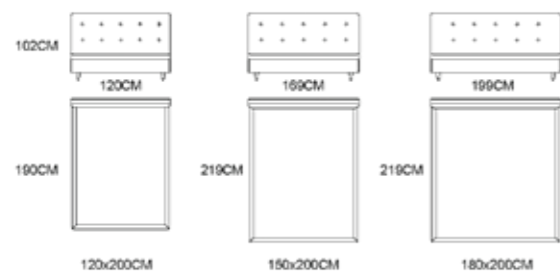

CAPTURE THE HAPPY PIECES IN THE SOFT LIGHT AND SHADOW, AND PUT THE SKIN CLOSE TO THE SOFT CUSHION TO TRY TO FEEL THE WARM THWITH A CONCRETE TEXTURE CONTRAST, YOU WILL HAVE A SPECIFIC WARMTH, LET YOU ENJOY THE UNBELIEV-ABLE BEAUTY OF YOUR HOME LIFE WITH A SIMPLE SHAPE TO BUILD THE FUNCTION OF THE FUNCTION, THE HOME ENVIRONMENT INADVERTENTLY REVEALS THE QUALITY OF YOUR LIFE. SMOOTH, BEAUTIFUL DESIGN STYLE, MODERN ART OF LIVING SPACE, CREATE A MORE ELEGANT, ROMANTIC MOOD, MAKE YOU FEEL AT HOME IN THE WARM AND ELEGANT MIND. SIMPLE BUT ELEGANT, TASTY AND TRENDY. THIS IS WHAT WE CAN OFFER YOU AT YOUR DISPOSAL. UNIQUE STYLE ARRANGE IN PAIRS OR GROUPS, WHICH IS FULL OF ELEGANCE, CHARMS AND UNIQUENESS. TO FEEL LIFE IN DETAILS, GRACE WILL BE CHANGED AND APPEARED AT ANY TIME.

MODEL: EB1851-1   MODEL: EB1851-2