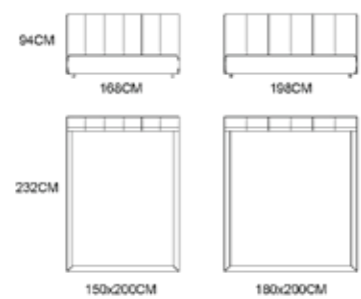

THE TENSE AND BUSY WORK RHYTHM OF MODERN URBAN PEOPLE MAKES PEOPLE YEARN FOR A COMPLETELY RELAXED AND PEACEFUL LIVING ENVIRONMENT,SO PEOPLE WILL FIND A BALANCE BETWEEN THIS BUSTLING AND CALM,THE HUSTLE AND BUSTLE AND THE QUIET, GORGEOUS AND SIMPLE.

MODEL: ZB2001-1