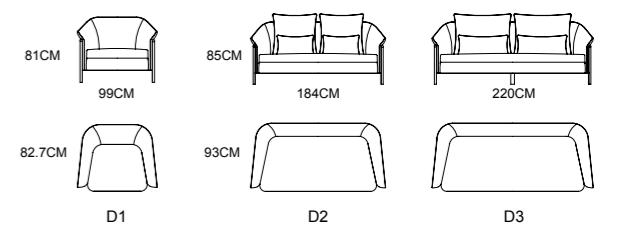

SIMPLE AND NEAT IS ITS STYLE, FASHIONABLE AND EXQUISITE IS ITS ADVANTAGE, AND YOUNG AND LIVELY IS ITS EXPRESSION. IT CONSIDERS THE LOVE OF YOUNG PEOPLE 100%, AND FULLY CONSIDERS THE PHYSICAL CHARACTERISTICS OF HUMAN BEINGS. IT FULLY INTERPRETS OUR AESTHETICS ABOUT LIFE, AND IT INTERPRETS OUR UNIQUE TASTE APPROPRIATELY. THIS IS IT-MODERN LEISURE FURNITURE. WHEN PIECES OF AESTHETICS, PRACTICALITY, MECHANICS, AND DURABILITY ARE PRESENTED IN FRONT OF US, WE CAN'T HELP BUT SHINE BECAUSE WE LIKE ITS NATURE, ITS LUXURY, ITS SIMPLICITY, AND ITS COMFORT. I LIKE ITS SIMPLICITY.

MODEL : E1965-1 D1/D3