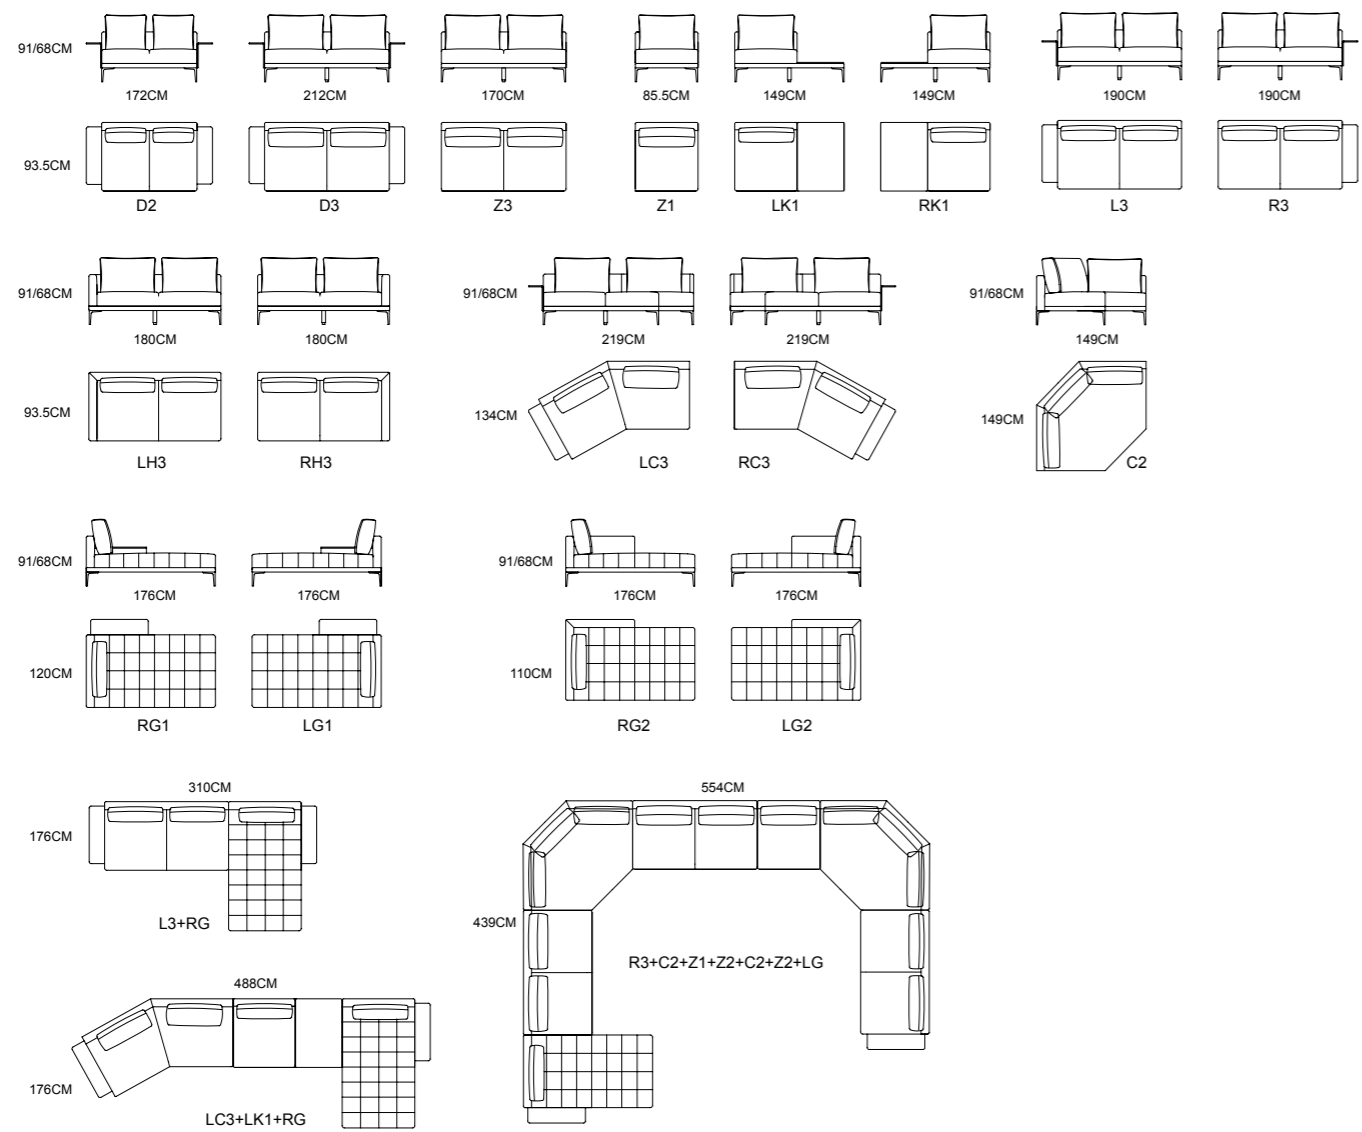

MODEL : E2059-2 LC3+RG1 SIZE: 339x176x91CM

MODEL : E2059-2 LC3+RG1