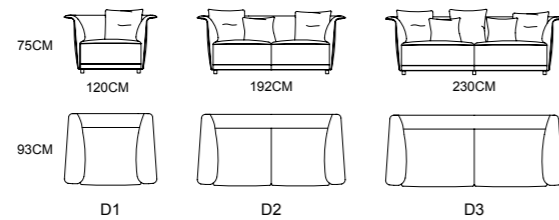

MODEL : E2054-2 D3/D2

SIMPLE AND NEAT IS ITS STYLE, FASHIONABLE AND EXQUISITE IS ITS ADVANTAGE, AND YOUNG AND LIVELY IS ITS EXPRESSION. IT CONSIDERS THE LOVE OF YOUNG PEOPLE 100%, AND FULLY CONSIDERS THE PHYSICAL CHARACTERISTICS OF HUMAN BEINGS. IT FULLY INTERPRETS OUR AESTHETICS ABOUT LIFE, AND IT INTERPRETS OUR UNIQUE TASTE APPROPRIATELY. THIS IS IT-MODERN LEISURE FURNITURE. WHEN PIECES OF AESTHETICS, PRACTICALITY, MECHANICS, AND DURABILITY ARE PRESENTED IN FRONT OF US, WE CAN'T HELP BUT SHINE BECAUSE WE LIKE ITS NATURE, ITS LUXURY, ITS SIMPLICITY, AND ITS COMFORT. I LIKE ITS SIMPLICITY.