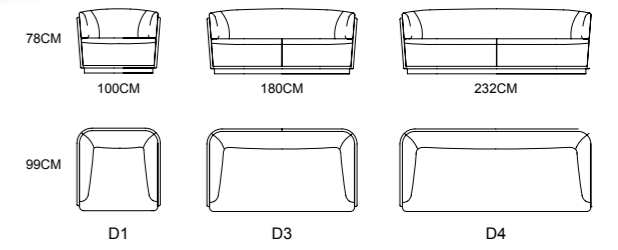

OUR LIFE HAS BEGUN TO BECOME MORE AND MORE REFINED AND MORE AND MORE TASTEFUL. MINIMALISM AND HUMAN CONSCIOUSNESS GO HAND IN HAND. IN THE CONTINUOUS CREATION AND SELECTION OF PEOPLE, THE SMOOTH AND BRIGHT COMBINATION OF LINE AND SURFACE HAS BEEN SOUGHT IN FLATNESS. FURNITURE HAS ALWAYS BEEN IT SILENTLY AFFECTS US AND IS CREATING A COMFORTABLE AND COMFORTABLE HOME LIFE FOR US.

MODEL : E1852-3 D3+D4