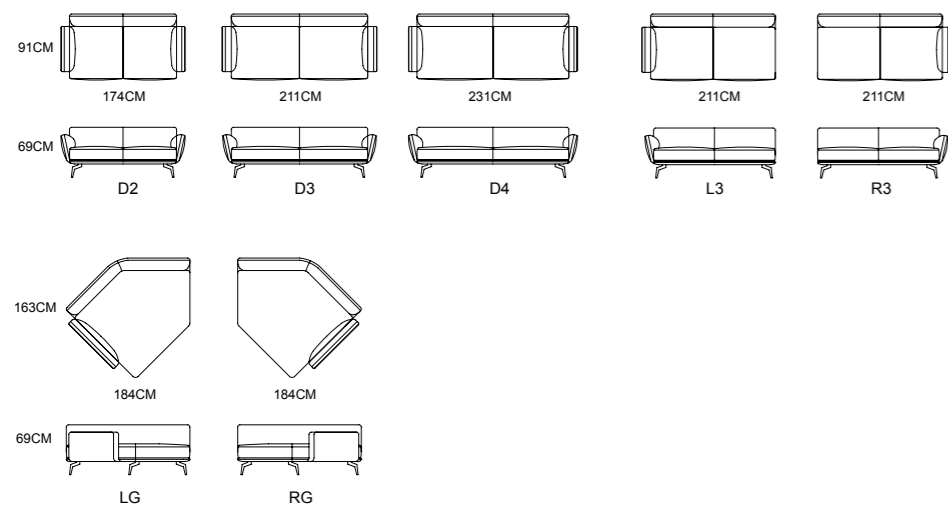

INTENSIVELY ADAPTABLE, FREELY CONFIGURABLE AND PERFECTLY COMPATIBLE OUR PRODUCTS ARE LEADING FURNISHING PROGRAM THAT OFFERS EXCELLENT DURABILITY, ERGONOMICS DESIGN AND SMOOTH APPEAL. THE WORKTOPS CAN BE EXTENDED WITH ADDITIONAL REQUIREMENTS AND A SCREEN MAY BE ADDED FOR GREATER PRIVACY WITHOUT HAMPERING THE EXCHANGE OF IDEAS AND INFORMATION. ITS AESTHETIC POTENTIAL IS ALSO INNOVATIVE IN THE RANGE OF COMBINATION OFFERS AND ACCESSORIES AVAILABLE.

MODEL : E1969-1 R3+LG SIZE : 346x163CM