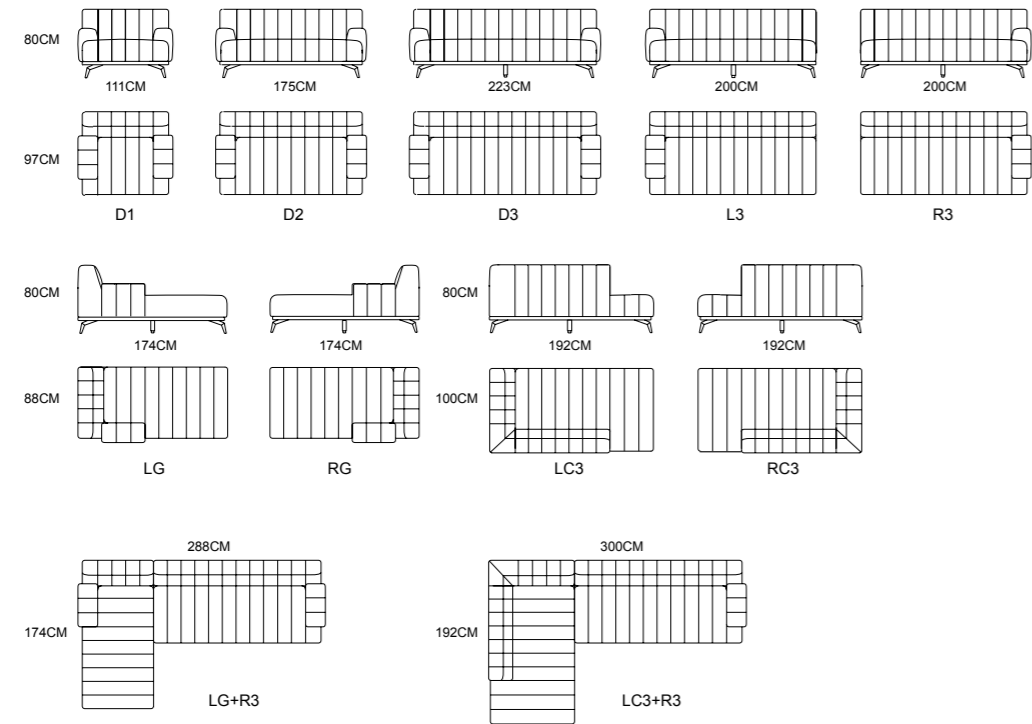

MODEL : E2058-1 L3+LC3

MODEL : E2058-1 L3+LC3

STYLE AND STYLING VERY INDIVIDUAL, BOLD USE OF NEW TECHNOLOGY AND NEW MATERIALS, SHOWING COLORFUL AND PERSONALIZED LINES AND CHANGING COLOR EXPRESSIONS, FOR PEOPLE IN THE EMOTIONAL THINKING MORE QUIET, MORE ROMANTIC. INJECTING MELLOW WINE INTO THE SIMPLE AND ROMANTIC LOVE HOUSE IS CATERING TO THE ATTITUDE OF LIFE SHOWING STRONG LOVE.