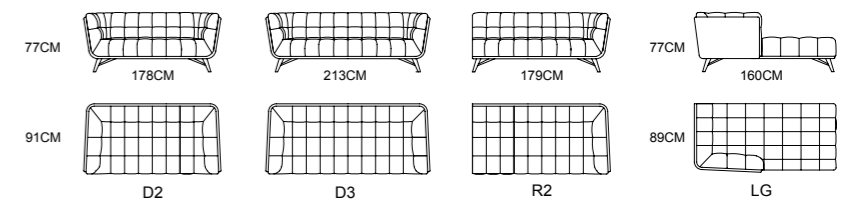

MODEL : E1956-2 D3+D2+RG