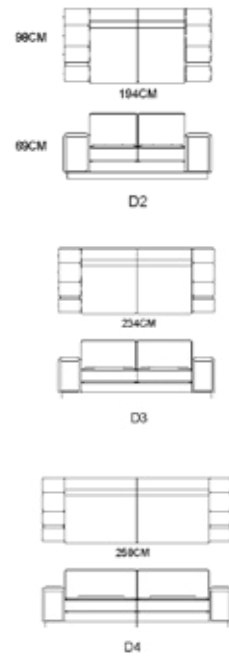

MODEL : E2052-2 L3/RG/Z1 SIZE : 390x175.5CM

MODEL : E2052-1 L3+RG /D2 E2056-3

MODEL:S1917-1 (D2+D4)

BEAUTIFUL SHAPE, BETWEEN THE SLIGHTEST TWISTS AND TURNS, THE SUPERIOR COMBINATION OF COLORS AND MATERIALS, SHOWING THE QUALITY OF FASHION AND SIMPLICITY, EXQUISITE FURNISHINGS, MORE PLEASING, FRIENDLY AND RELAXED. MAKE YOUR LIFE MORE WARM, QUIET AND COMFORTABLE!