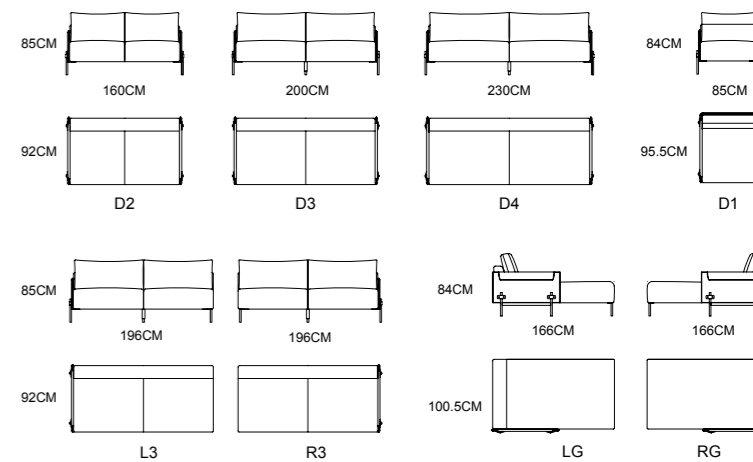

MODEL : E2052-2 L3/RG/Z1 SIZE : 390x175.5CM

MODEL : E2052-1 L3+RG /D2 E2056-3

MODEL:S1917-1 (D2+D4)

BEAUTIFUL SHAPE, BETWEEN THE SLIGHTEST TWISTS AND TURNS, THE SUPERIOR COMBINATION OF COLORS AND MATERIALS, SHOWING THE QUALITY OF FASHION AND SIMPLICITY, EXQUISITE FURNISHINGS, MORE PLEASING, FRIENDLY AND RELAXED. MAKE YOUR LIFE MORE WARM, QUIET AND COMFORTABLE!