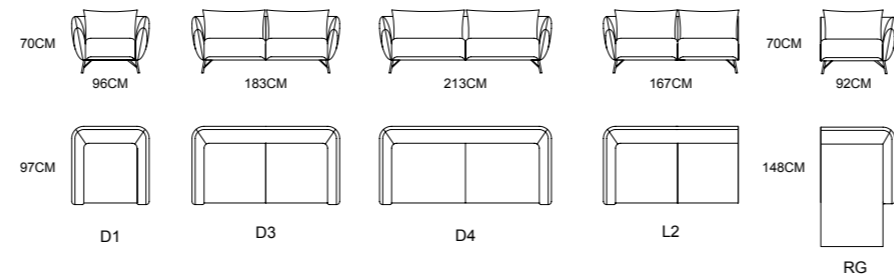

MODEL : E1863-1 D1+D3+D4