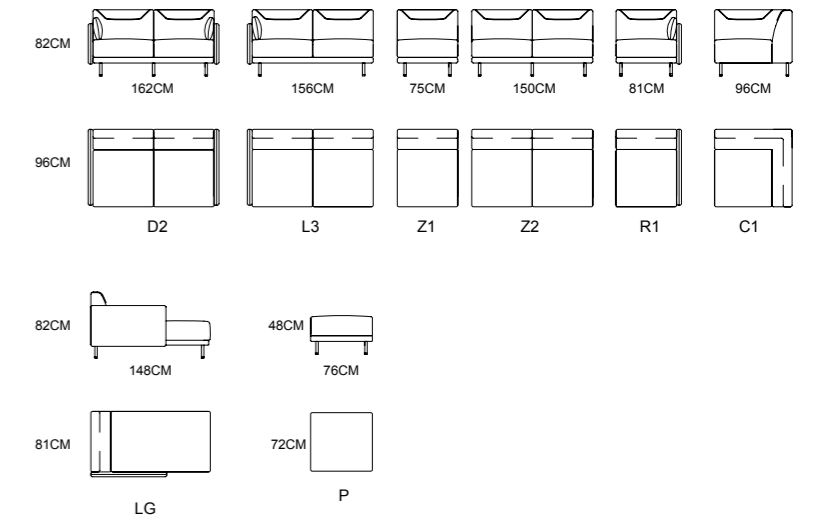

MODEL : E1866-1 D3+L3+Z1 SIZE : 375x222CM

MODEL : E1874-1 R3+LG SIZE : 283x176CM E1854-4

MODEL:S1902-2 (D1+D1+D4)

MODEL: S1902-2 (L3+Z1+C2+R1)

USING HIGH-QUALITY IMPORTED RAW MATERIALS, ACCORDING TO THE PRINCIPLE OF ERGONOMICS, WITH INGENUOUS DESIGN AND EXQUISITE AND METICULOUS PROCESSING, WE OFFER ELEGANT, CRISP, COMFORTABLE, HIGH-QUALITY AND AFFORDABLE HIGH-END PRODUCTS THAT MEET THE MODERN TASTE.