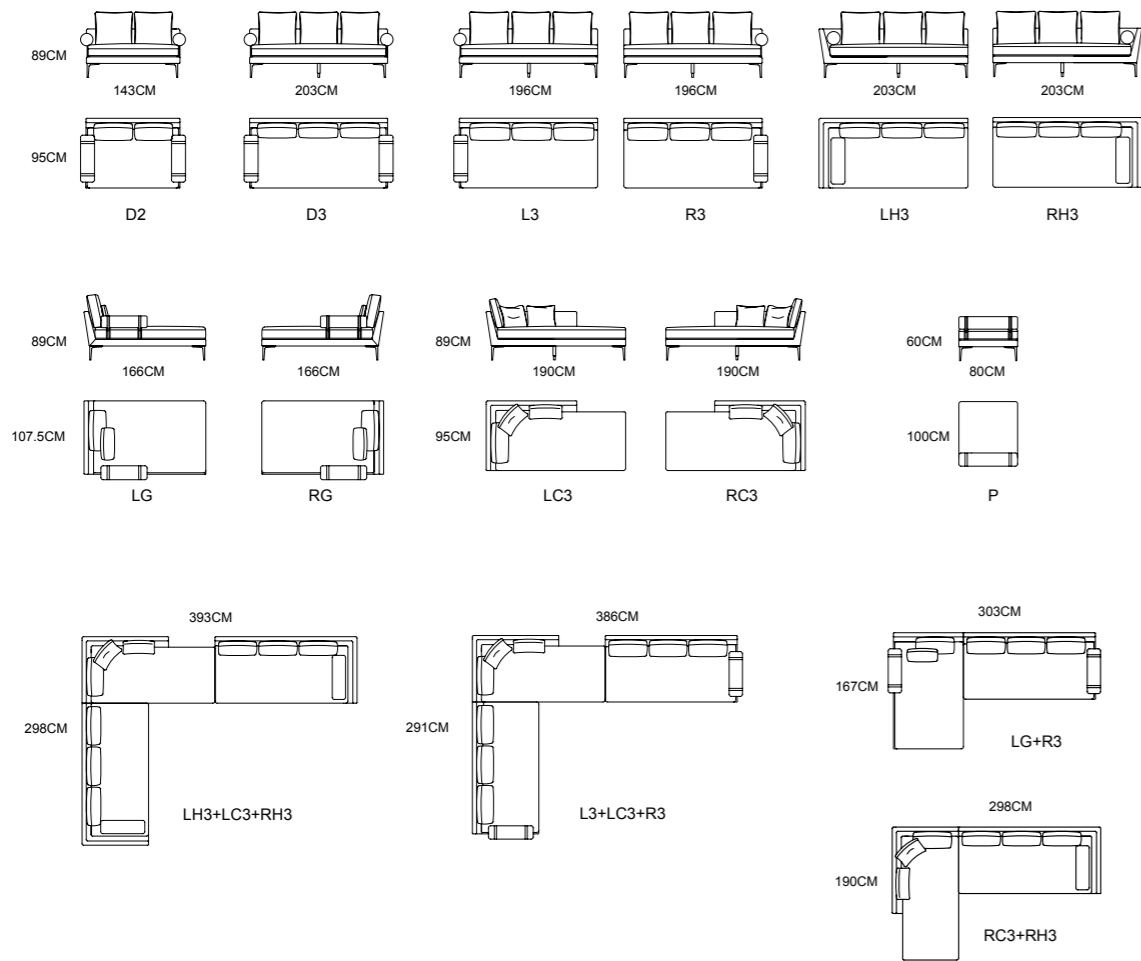

MODEL : E2057-2 LH3/RH3/RC3