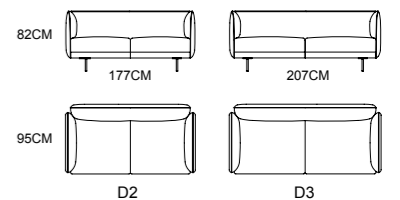

MAY LOOK LIKE THE WORK OF ART , HAVE INTENSION, THE FEEL SHOWS ONE'S TALENT IN INVESTIGATING, APPRECIATE SURPRISED DISCOVERY IT HAVE STYLE IS THOUGHT-PROVOKING ALONE IN TERMS OF ANY, SIMPLE LIFE, COME FROM AND KNOW HOW TO CHOOSE AND SAMPLE

MODEL : E1872-1 D2+D3   E1721-3