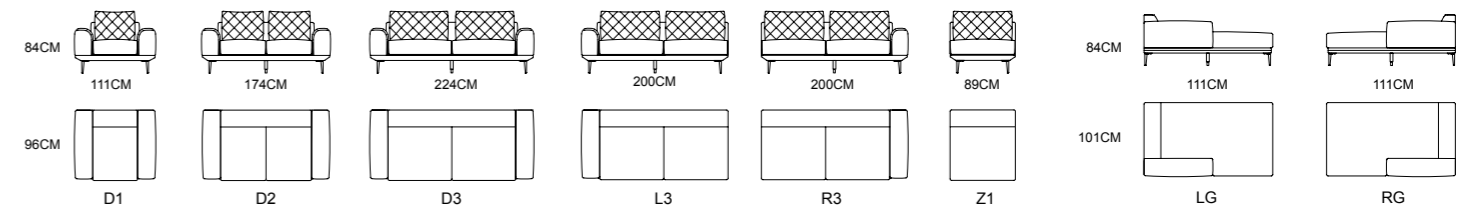

MODEL : E2052-2 L3/RG/Z1 SIZE : 390x175.5CM

MODEL : E2052-1 L3+RG /D2 E2056-3

MODEL:S1917-1 (D2+D4)

BEAUTIFUL SHAPE, BETWEEN THE SLIGHTEST TWISTS AND TURNS, THE SUPERIOR COMBINATION OF COLORS AND MATERIALS, SHOWING THE QUALITY OF FASHION AND SIMPLICITY, EXQUISITE FURNISHINGS, MORE PLEASING, FRIENDLY AND RELAXED. MAKE YOUR LIFE MORE WARM, QUIET AND COMFORTABLE!