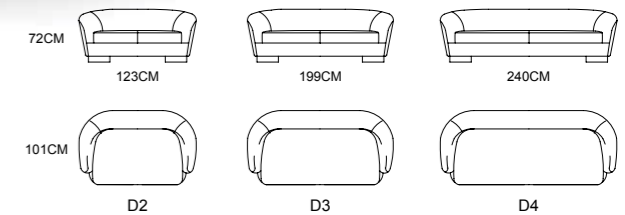

IT CAN BE LIKE A WORK OF ART, WITH CONNOTATION AND TEXTURE THAT STANDS OUT IN THE SPACE. HE IS SURPRISED TO DISCOVER FROM ANY ANGLE. HE IS UNIQUE AND INTRIGUING. IT STARTS WITH THE INNER EMOTIONAL EXPERIENCE, LIKE THE DEEP BREATH OF NATURE. THE BEAUTY OF NATURE, SIMPLICITY, AND FASHION HAS EXPANDED INTO EVERY DAY OF LIFE.

MODEL : E1858-1D4 E1857-1