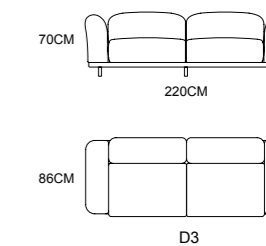

"LESS IS MORE", SIMPLICITY IS FASHION, IS A CLASSIC THEME OF MODERNIST STYLE. CREATING PRACTICAL, FUNCTIONAL AND DECORATIVE MODERN PANEL FURNITURE FROM SIMPLICITY, IT ALSO LOOKS COLORFUL AND FLEXIBLE BY VIRTUE OF THE INDIVIDUAL COMBINATION OF VARIOUS TYPES OF PLATES AND HARDWARE ACCESSORIES. CONCISE, CLEAR, ELEGANT AND GENEROUS, PERSONALITY AND FASHION EMERGE.

MODEL : TD1819-2 D3

MODEL : EWY2105-1 D1