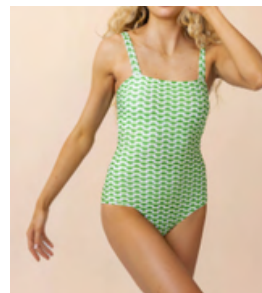

**Verde Harbor One
Piece**

SKU OP073-Verde

WHSL: $50

MSRP: $100