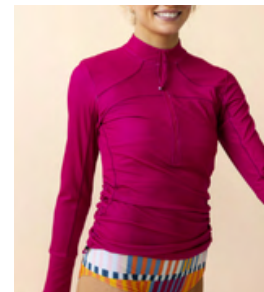

Ibiza Switch V Crop

SKU T034-Ibiza

WHSL: \$31
MSRP: \$62

Berry Core Crop

SKU T062-Berry

WHSL: \$32.5
MSRP: \$65

Berry Baywatch Rashguard

SKU T070-Berry