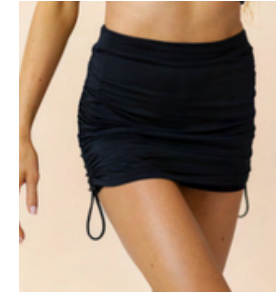

SKU T037-Black

WHSL:	\$30
MSRP:	\$60

Flat Rib Black V-Neck Tankini

SKU T057-FRBlack

WHSL:	\$32.5
MSRP:	\$65

Black Braided One Piece

SKU OP070-Black

WHSL:	\$50
MSRP:	\$100