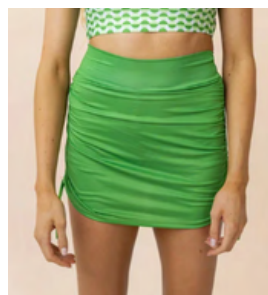

**Verde Ruched Swim
Skirt**

SKU B075-Verde

WHSL: $27.5

MSRP: $55