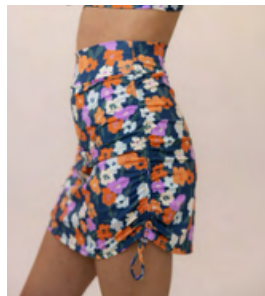

North Shore Braided One Piece

SKU OP070-Norsho

WHSL: \$50
MSRP: \$100

Coastal Ruched High Rise Bottom

SKU B030-Coastal

WHSL: \$20
MSRP: \$40

Brookside Ruched Swim Skirt

SKU B075-Brookside