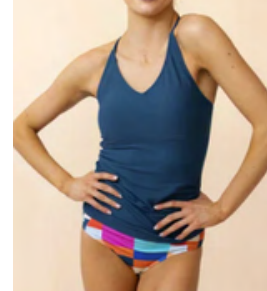

Coastal Squared Surf Crop

SKU T042-Coastal

WHSL:	\$31
MSRP:	\$62

Zayn Switch V Crop

SKU T034-Zayn

WHSL:	\$31
MSRP:	\$62

Flat Rib Coastal V-Neck Tankini

SKU T057-FRCoastal