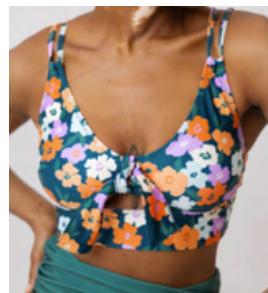

Brookside High Tide Bralette

SKU T074-Brookside

WHSL: $35
MSRP: $70