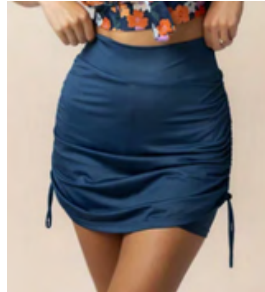

Coastal Ruched Swim Skirt

SKU B075-Coastal

WHSL: $27.5
MSRP: $55