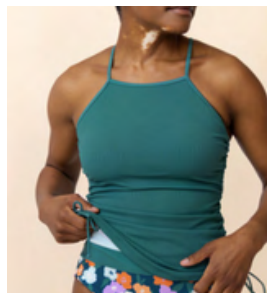

20

COLLECTION

24

Brookside Cut Back Crop

SKU T031-Brookside

WHSL: \$31
MSRP: \$62

Flat Rib North Shore Drawstring Tankini

SKU T026-FRNorSho