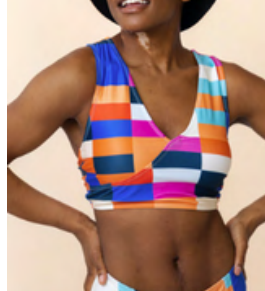

Coastal Squared Surf Crop

SKU T042-Coastal

WHSL:	\$31
MSRP:	\$62

Zayn Switch V Crop

SKU T034-Zayn

WHSL:	\$31
MSRP:	\$62

Flat Rib Coastal V-Neck Tankini

SKU T057-FRCoastal