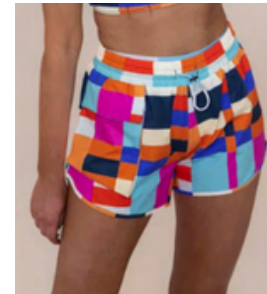

Zayn Expedition Short

SKU SH064-Zayn

WHSL:	$ 25
MSRP:	$ 50