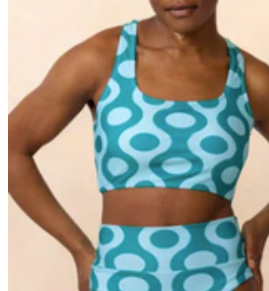

ZAYN

20 COLLECTION 24

Trellis Cross Up Crop

SKU T061-Trellis

WHSL:	$ 31
MSRP:	$ 62