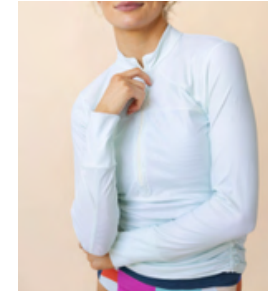

Seafoam Baywatch Rashguard

SKU T070-Seafoam

WHSL:	$30
MSRP:	$60