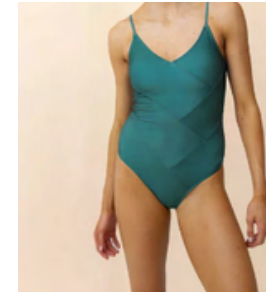

Flat Rib North Shore Bikini Bottom

SKU B035-FRNorSho

WHSL: \$21
MSRP: \$42

DAYBREAK

20

COLLECTION

24

Brookside Zip Pocket Bottom

SKU B033-Brookside

WHSL: \$22.5
MSRP: \$45

Coastal Ruched Swim Skirt

SKU B075-Coastal

WHSL: \$27.5
MSRP: \$55

North Shore Sunray Pullover

SKU SB071-NorSho

WHSL: \$32.5
MSRP: \$65