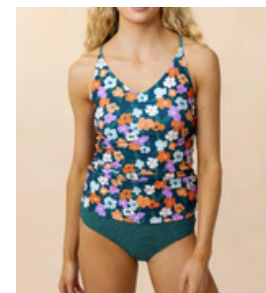

Brookside V-Neck Tankini

SKU T057-Brookside

WHSL: $32.5
MSRP: $65