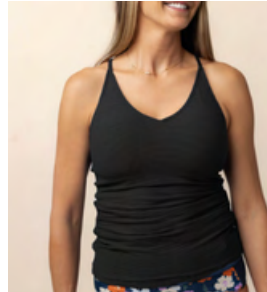

SKU T037-Black

WHSL:	\$30
MSRP:	\$60

Flat Rib Black V-Neck Tankini

SKU T057-FRBlack

WHSL:	\$32.5
MSRP:	\$65

Black Braided One Piece

SKU OP070-Black

WHSL:	\$50
MSRP:	\$100