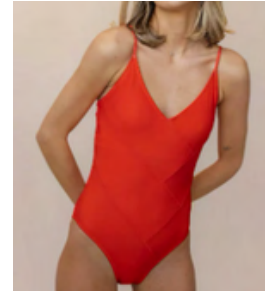

Chesapeake Core Crop

SKU T062-CheCap

WHSL: \$32.5
MSRP: 65

Flat Rib Chesapeake Bay 4-Way Bralette

SKU T072-FRCheBay

WHSL: \$32.5
MSRP: \$65

Poppy Braided One Piece

SKU OP070-Poppy

WHSL: \$50
MSRP: \$100

Chesapeake Bay Harbor One Piece

SKU B073-CheBay

WHSL: \$50
MSRP: \$100

Chesapeake Bay Hybrid Explorer Short

SKU SH046-CheBay

WHSL: \$23.5
MSRP: \$47

Poppy Colorblock Bottom

SKU B031-Poppy

WHSL: \$21
MSRP: \$42

Bay Blue High Leg Ruched Bottom

SKU B073-BayBlue

WHSL: \$21
MSRP: \$42

Flat Rib C.Bay Reversible High Leg Bottom

SKU B066-FRCheBay

WHSL: \$22.5
MSRP: \$45