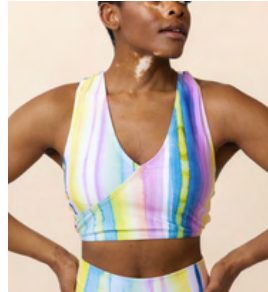

SALT WATER

20

COLLECTION

24

Saltwater Switch V Crop

SKU T034-Salt

WHSL:	$31
MSRP:	$62