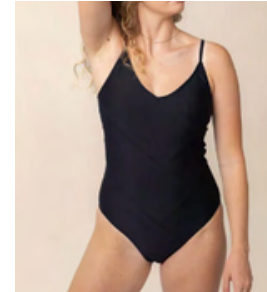

SKU T037-Black

WHSL:	\$30
MSRP:	\$60

Flat Rib Black V-Neck Tankini

SKU T057-FRBlack

WHSL:	\$32.5
MSRP:	\$65

Black Braided One Piece

SKU OP070-Black

WHSL:	\$50
MSRP:	\$100