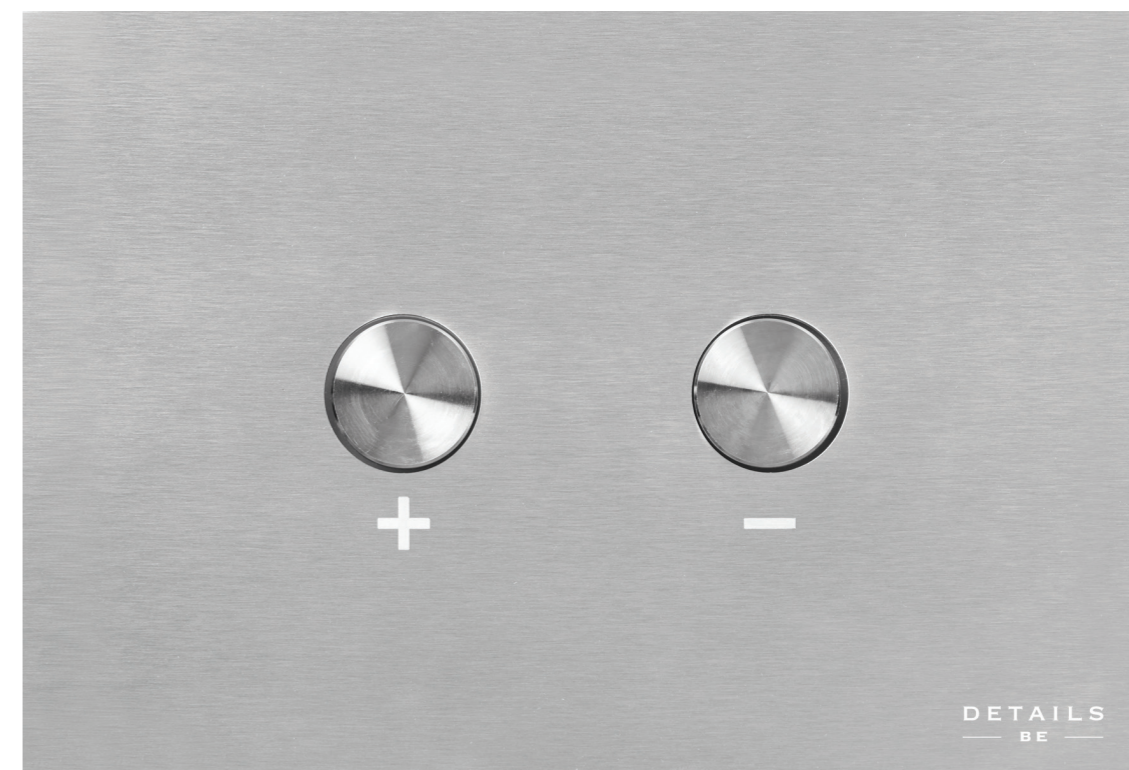

PHOTOVOLTAIC PANELS

HORIZON

Sleek and stylish, **DETAILS B.E. HORIZON** cistern plates deliver sophistication with functionality. Its clean minimalistic design blends with any bathroom aesthetic, be it contemporary or traditional. With a gentle press, the cistern plate delivers a powerful flush. The **HORIZON** fits in perfectly in the Indian ecosystem.

PRISM

Elegance in daily rituals. **DETAILS B.E.'s PRISM** cistern plate adds design and class to the bathroom. Aesthetically built, with an eye for minimalism, the **PRISM** instantly elevates the bathroom. It is easy to install and comes with the DETAILS B.E. promise of quality, aesthetics and after-sale service.