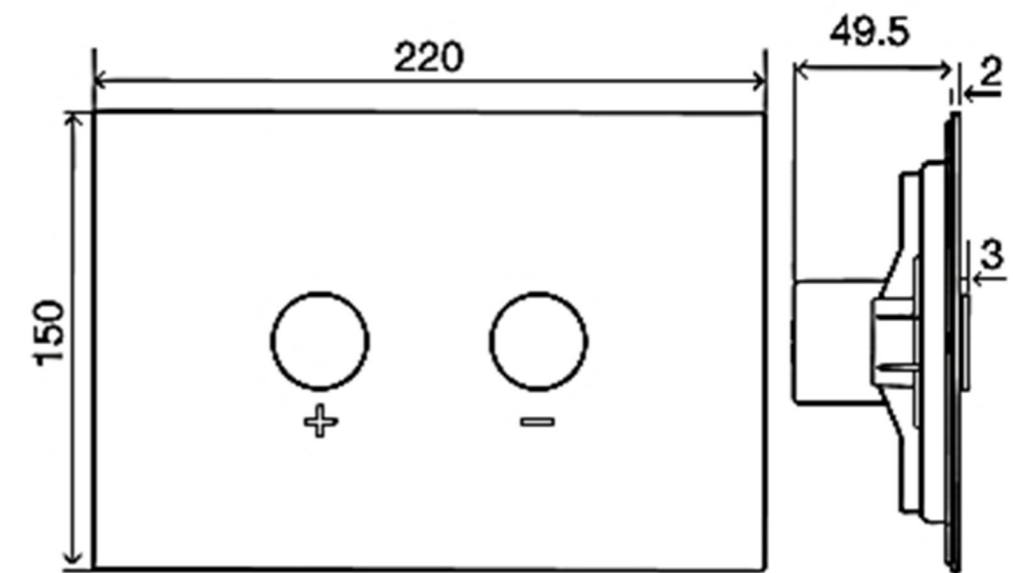

PRISM INOX CONTROL PLATE
FCS/FBE/OL088324623FCM +
FCS/FBE/OL0055680623FCML
GOLD

PRISM INOX CONTROL PLATE
FCS/FBE/OL087878223FCM +
FCS/FBE/OL0055680623FCML
BRUSHED COPPER

HORIZON CISTERN PLATE 255 X 150 MM