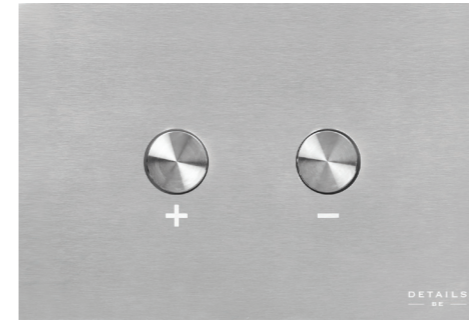

PRISM

BRUSHED
CHROME

CHROME

GUN METAL

MATT
BLACK

PRISM INOX CONTROL PLATE
FCS/FBE/OL009339923FCM +
FCS/FBE/OL0055680623FCML
BRUSHED CHROME