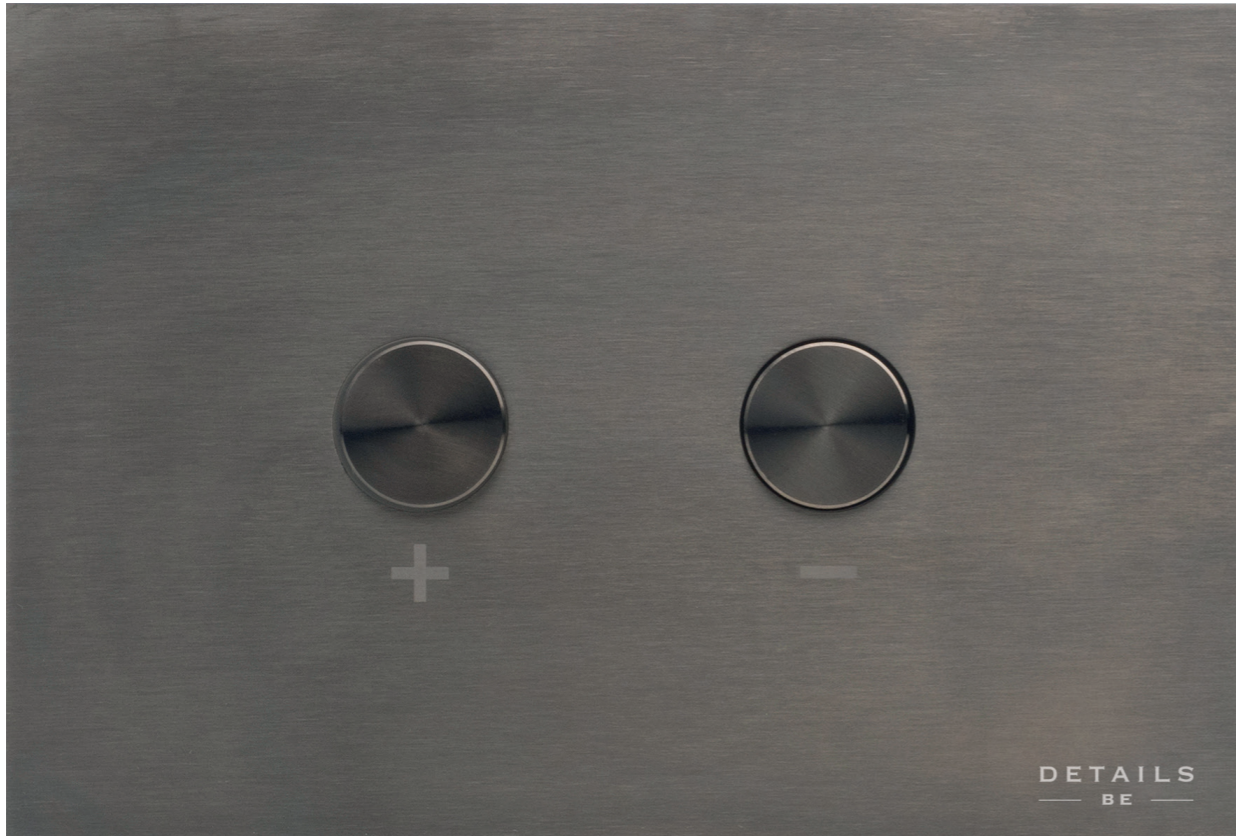

PRISM

BRUSHED
CHROME

CHROME

GUN METAL

MATT
BLACK

PRISM INOX CONTROL PLATE
FCS/FBE/OL009339923FCM +
FCS/FBE/OL0055680623FCML
BRUSHED CHROME