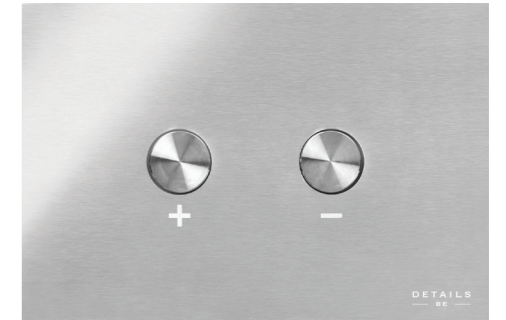

PRISM INOX CONTROL PLATE
FCS/FBE/OL015496323FCM + FCS/
FBE/OL0055680623FCML CHROME