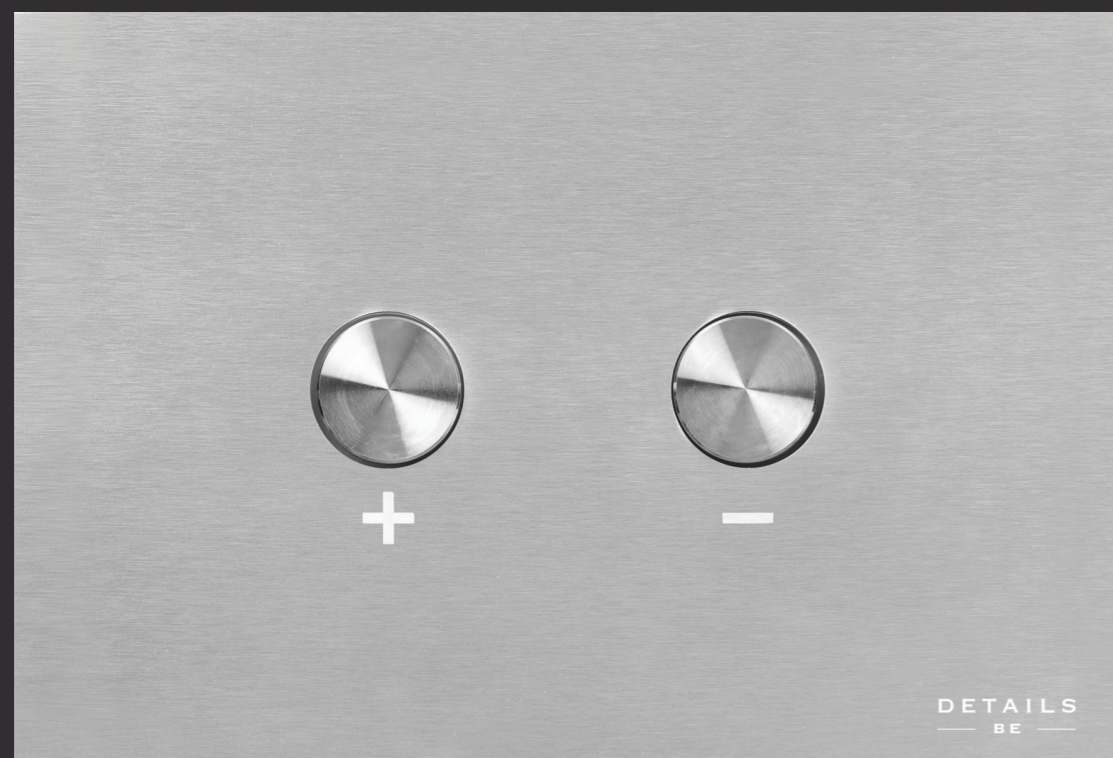

DETAILS
— **BE** —

CISTERN
PLATES

THE DEBUT COLLECTION

HERE ON WE TAKE CARE OF
THE DETAILS, SO YOU CAN

JUST BE

DETAILS
— **BE** —

CISTERN
PLATES

DETAILS B.E. products are designed using the latest technologies and respecting the pressing environmental issues.

Our Cistern Plates are available in a choice of luxurious finishes and designs to add that final designer detail to your new bathroom.

DETAILS B.E. Cistern Plates are not just beautifully designed; they're engineered to optimize water usage, helping you contribute to a more sustainable future without compromising on style or functionality.

PRISM

Elegance in daily rituals. **DETAILS B.E.'s PRISM** cistern plate adds design and class to the bathroom. Aesthetically built, with an eye for minimalism, the **PRISM** instantly elevates the bathroom. It is easy to install and comes with the DETAILS B.E. promise of quality, aesthetics and after-sale service.