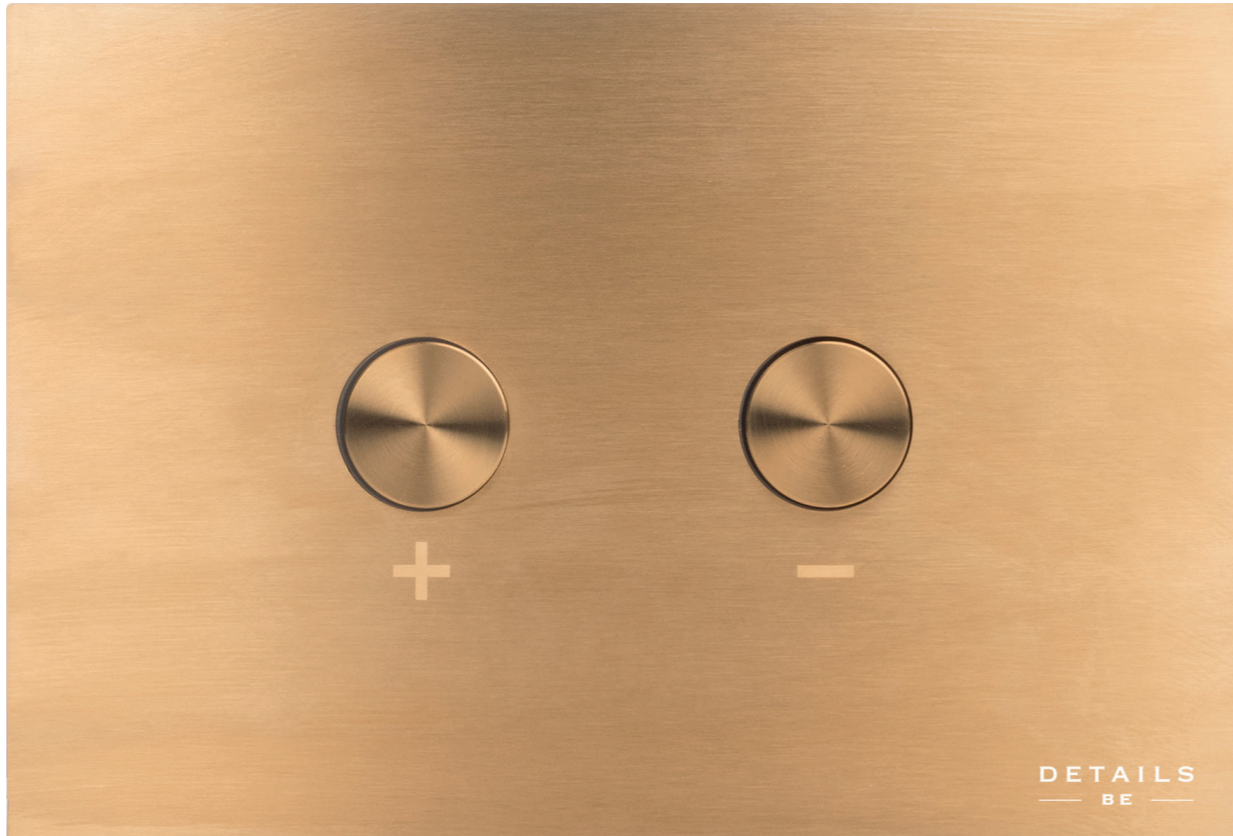

PHOTOVOLTAIC PANELS

HORIZON

Sleek and stylish, **DETAILS B.E. HORIZON** cistern plates deliver sophistication with functionality. Its clean minimalistic design blends with any bathroom aesthetic, be it contemporary or traditional. With a gentle press, the cistern plate delivers a powerful flush. The **HORIZON** fits in perfectly in the Indian ecosystem.

PRISM

Elegance in daily rituals. **DETAILS B.E.'s PRISM** cistern plate adds design and class to the bathroom. Aesthetically built, with an eye for minimalism, the **PRISM** instantly elevates the bathroom. It is easy to install and comes with the DETAILS B.E. promise of quality, aesthetics and after-sale service.

PRISM INOX CONTROL PLATE
FCS/FBE/OL087848923FCM + FCS/
FBE/OL0055680623FCML
MATT BLACK

PRISM

BRUSHED
GOLD

GOLD

BRUSHED
COPPER

PRISM INOX CONTROL PLATE
FCS/FBE/OL087878123FCM +
FCS/FBE/OL0055680623FCML
BRUSHED GOLD