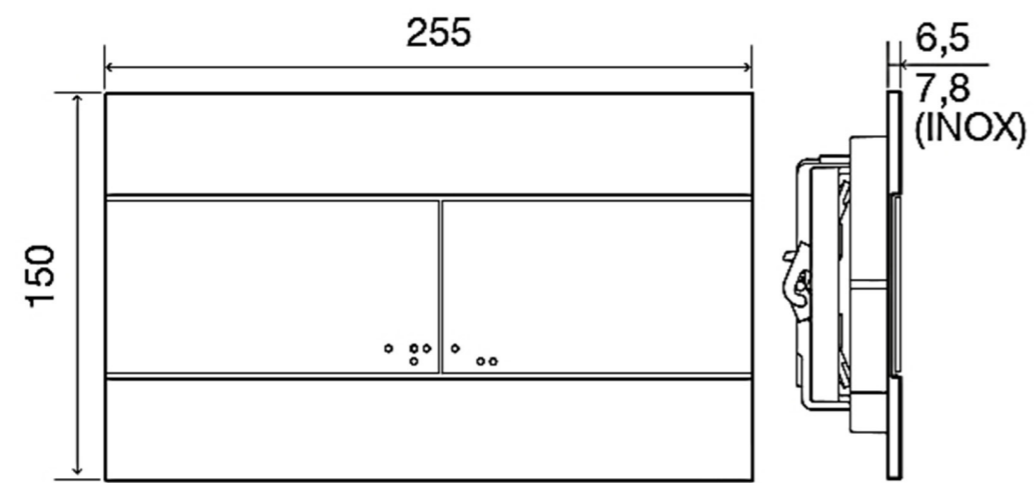

PRISM INOX CONTROL PLATE
FCS/FBE/OL088324623FCM +
FCS/FBE/OL0055680623FCML
GOLD

PRISM INOX CONTROL PLATE
FCS/FBE/OL087878223FCM +
FCS/FBE/OL0055680623FCML
BRUSHED COPPER

HORIZON CISTERN PLATE 255 X 150 MM