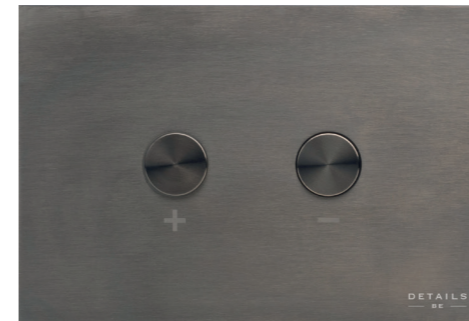

PRISM INOX CONTROL PLATE
FCS/FBE/OL088256723FCM + FCS/
FBE/OL0055680623FCML
GUN METAL