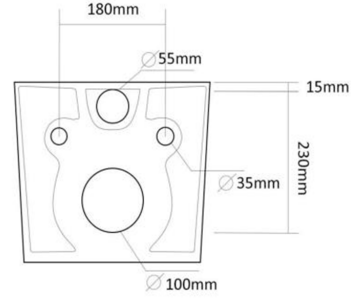

VESTA WUNDER