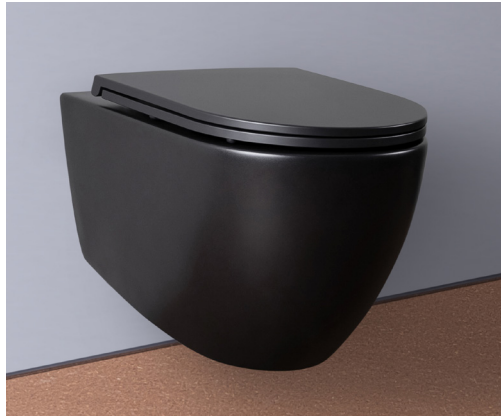

FIGO WALL HUNG WC ISI002001-MBM *MIDNIGHT BLACK MATT*