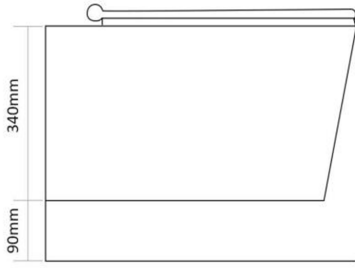

AURORA WUNDER