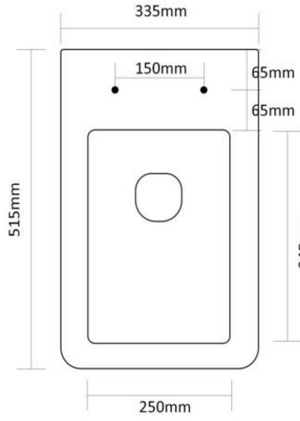

VESTA WUNDER