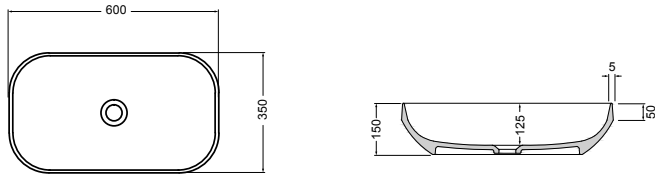

ARIA 600 X 350 X 150 MM