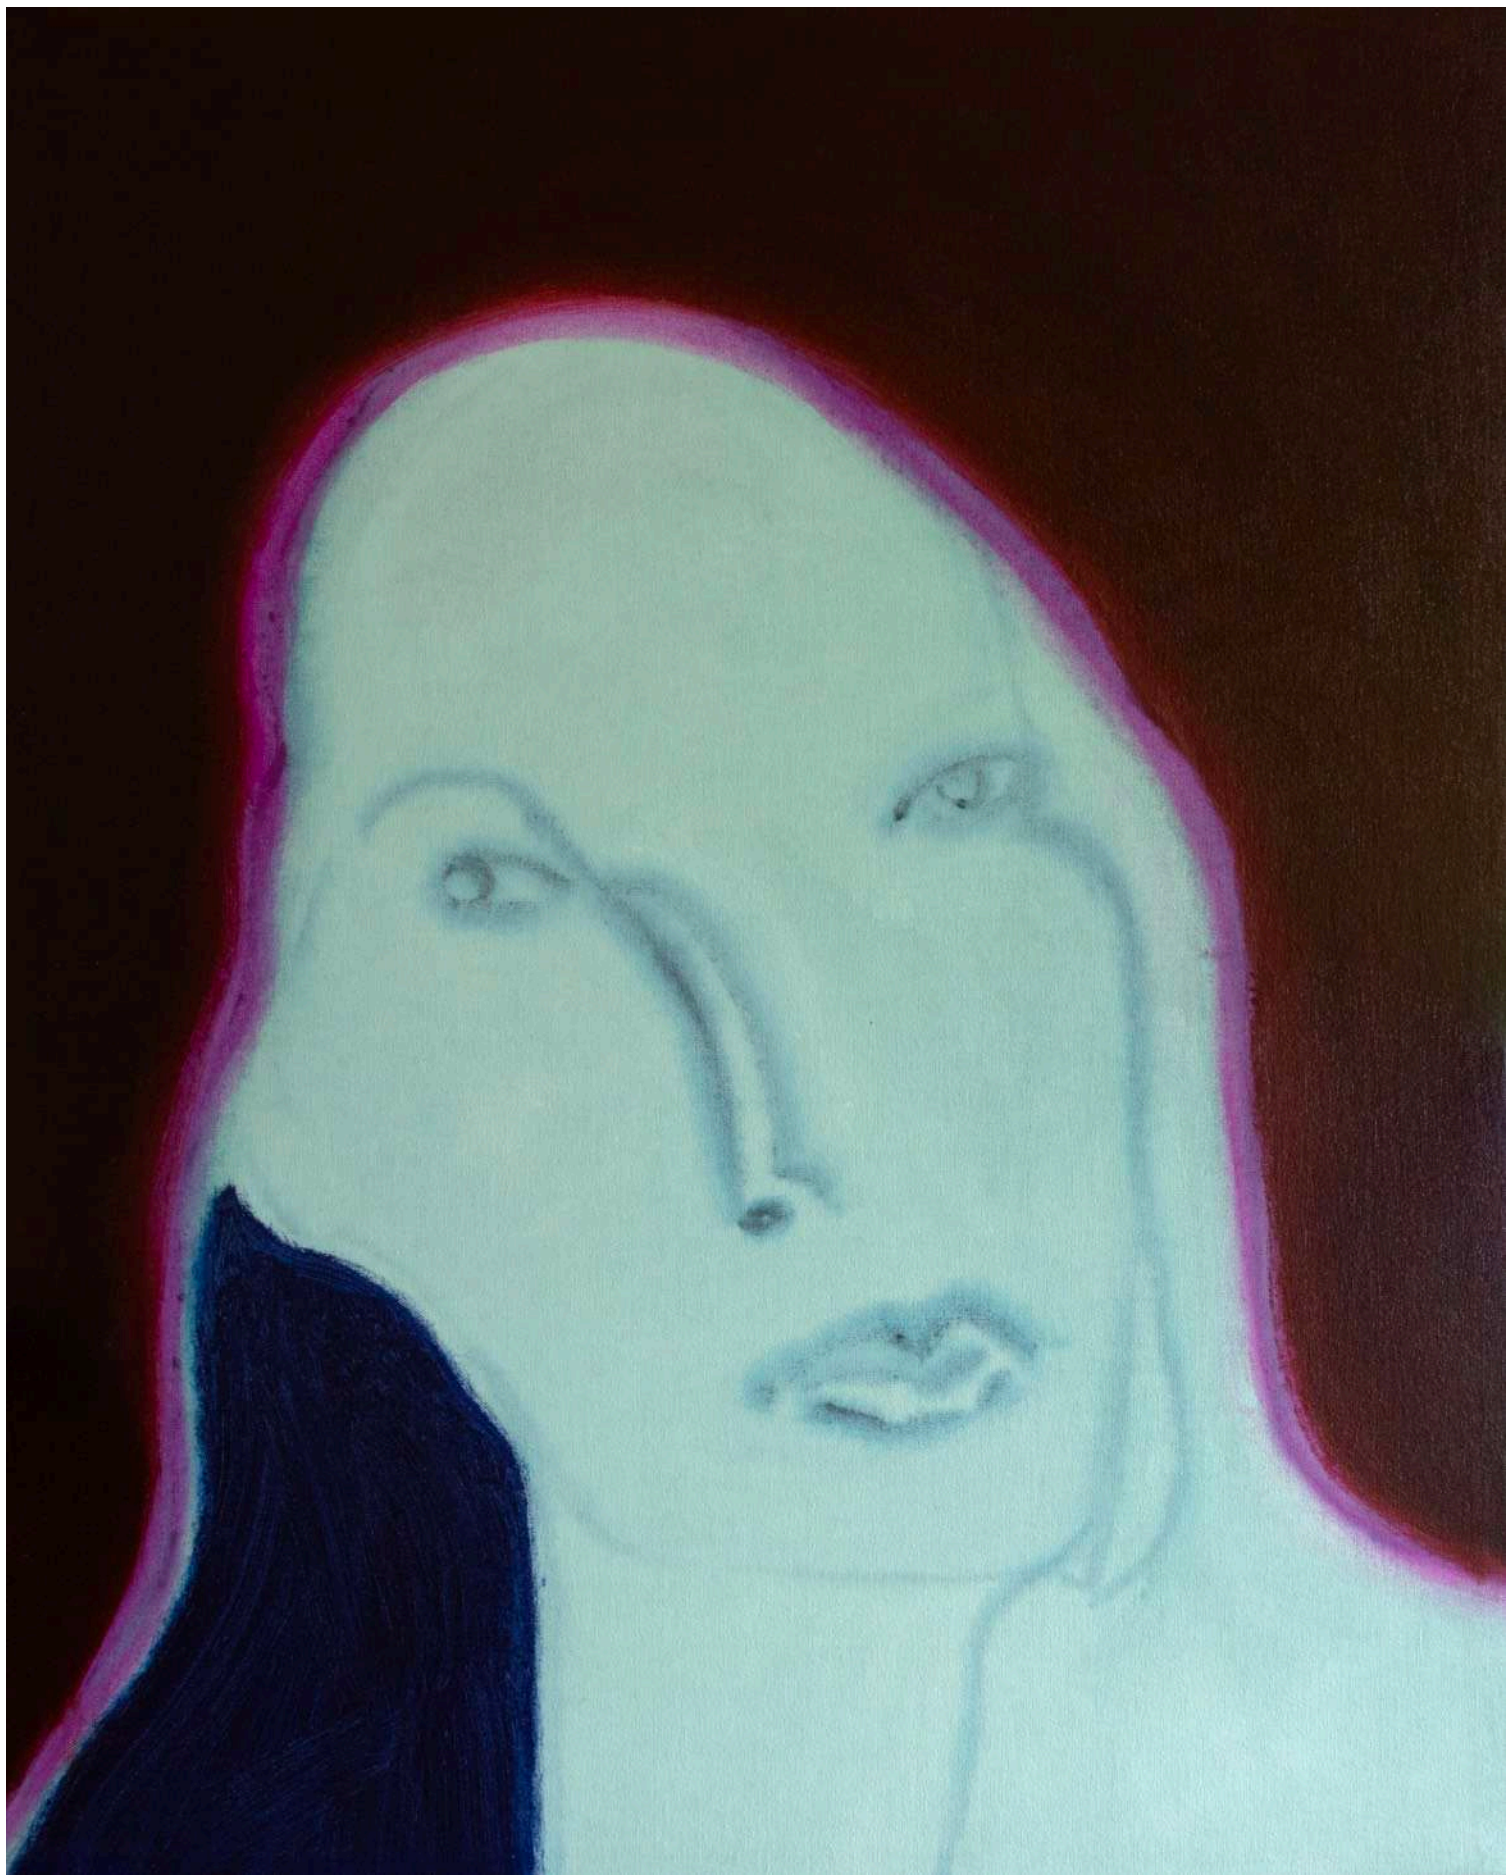

Opaque

Acrylic on canvas

76.5 x 61 cm

$2,100