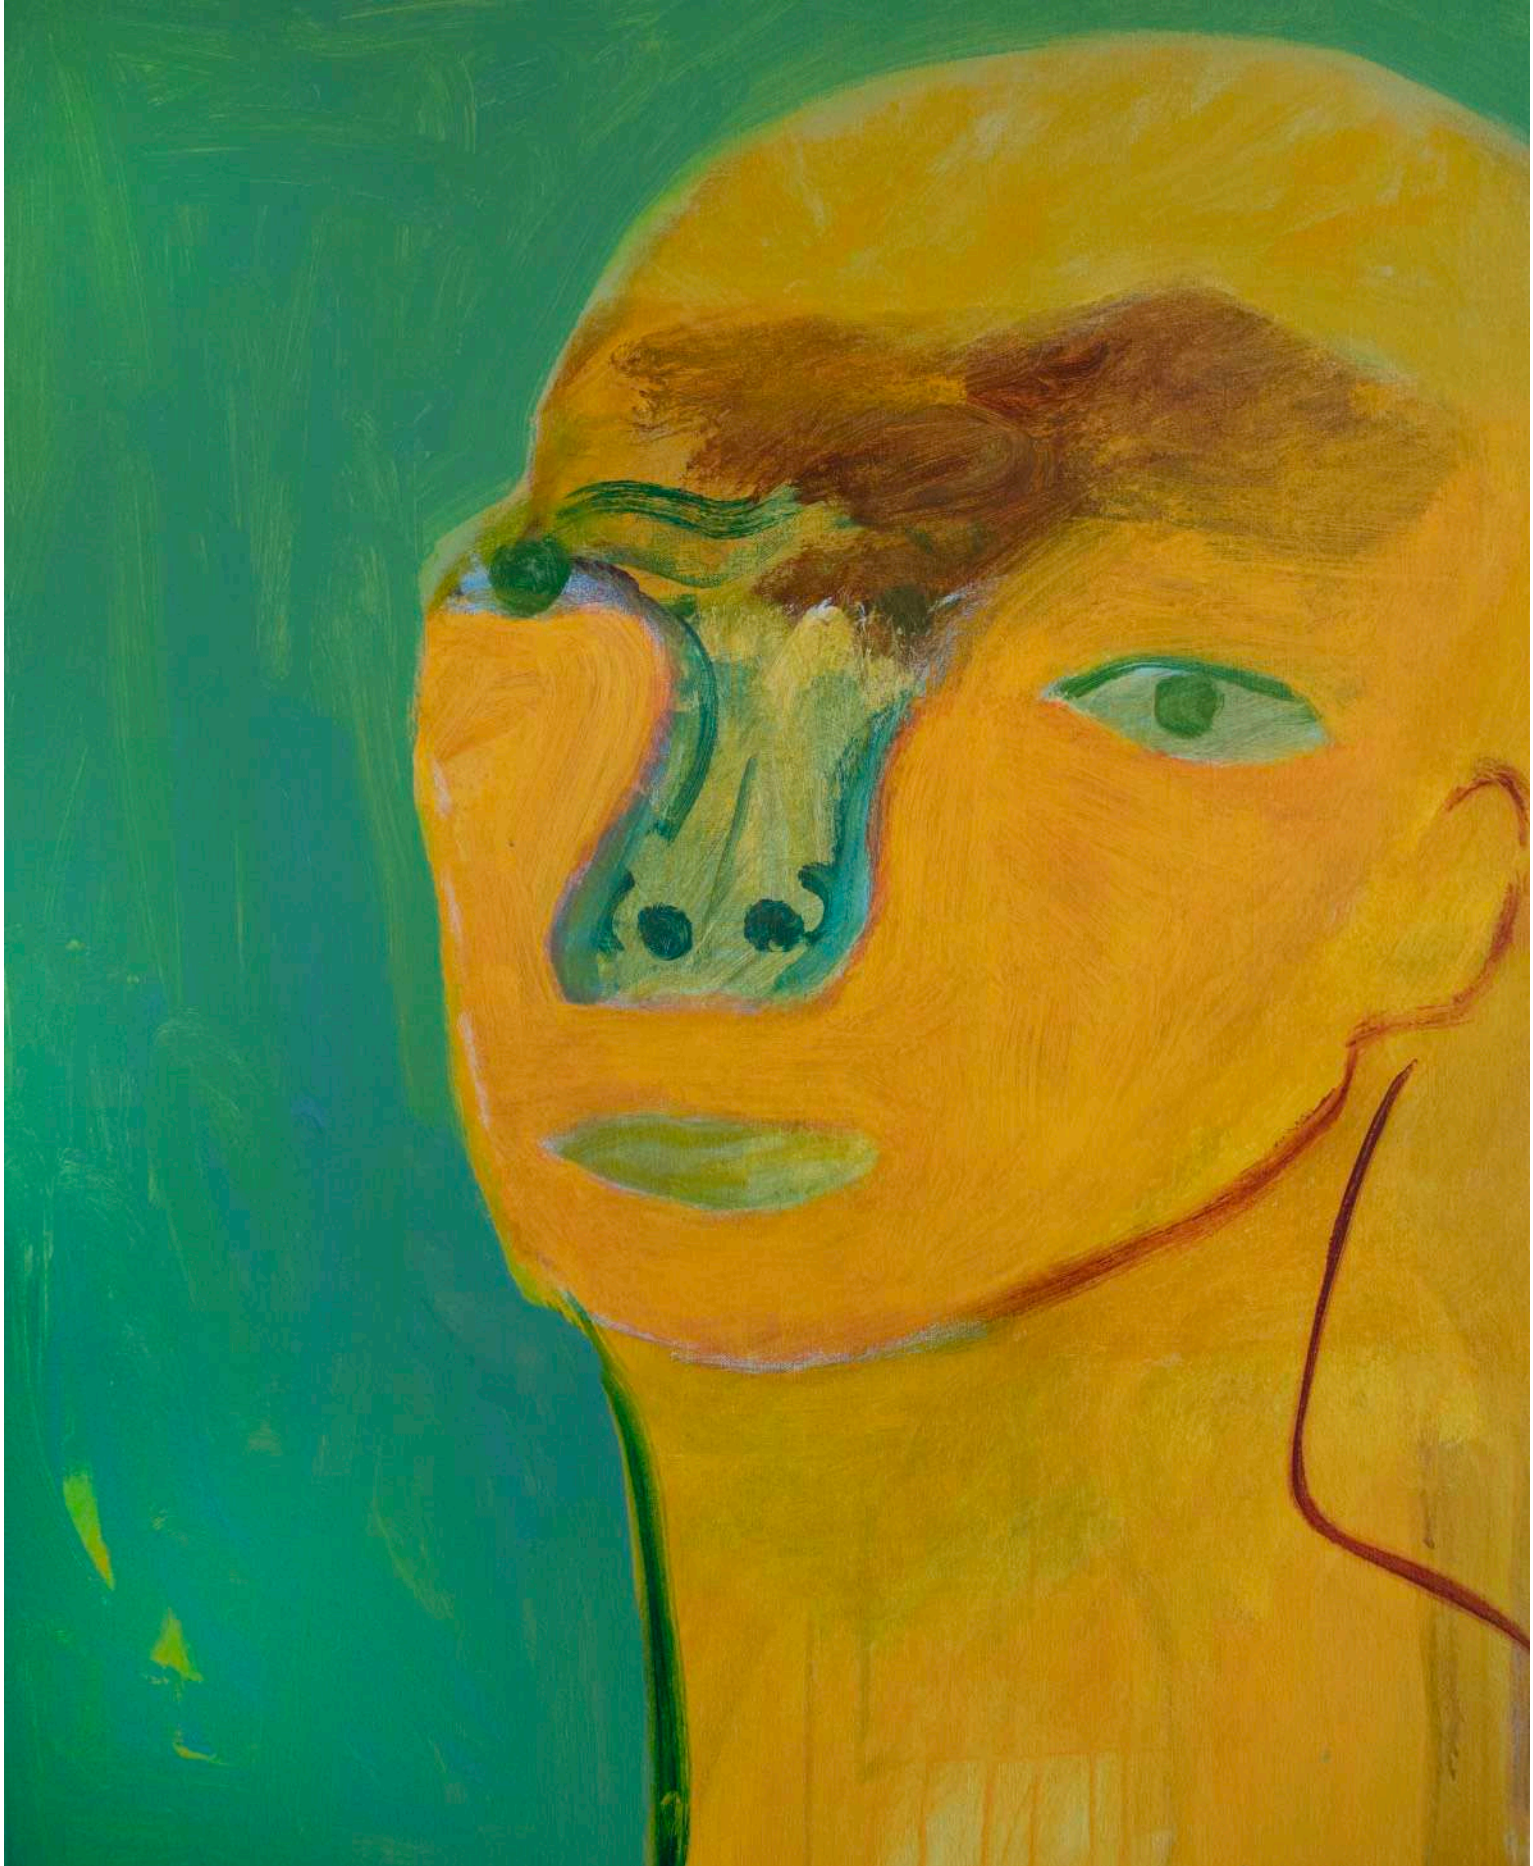

# VARIEGATED

The collected works of 'Variegated' refer to different colours existing together and especially irregular patterns or streaks. To make something more diverse or exploring a variegated tangle of colour and texture, diversifying, and disposing of them in various and irregular spaces and patterns.

Stacey's works are frequently an exploration of impressions surrounding individual identity and the way we represent ourselves, from the inner and outer perspective.

76.5 x 61 cm

\$2,100

**Waves**

Acrylic on canvas

76.5 x 61 cm

\$2,100

**Blue**

Acrylic on canvas

76.5 x 61 cm

\$2,100

**Echo**

Acrylic on canvas

76.5 x 61 cm

\$2,100

**Lucent**

Acrylic on canvas