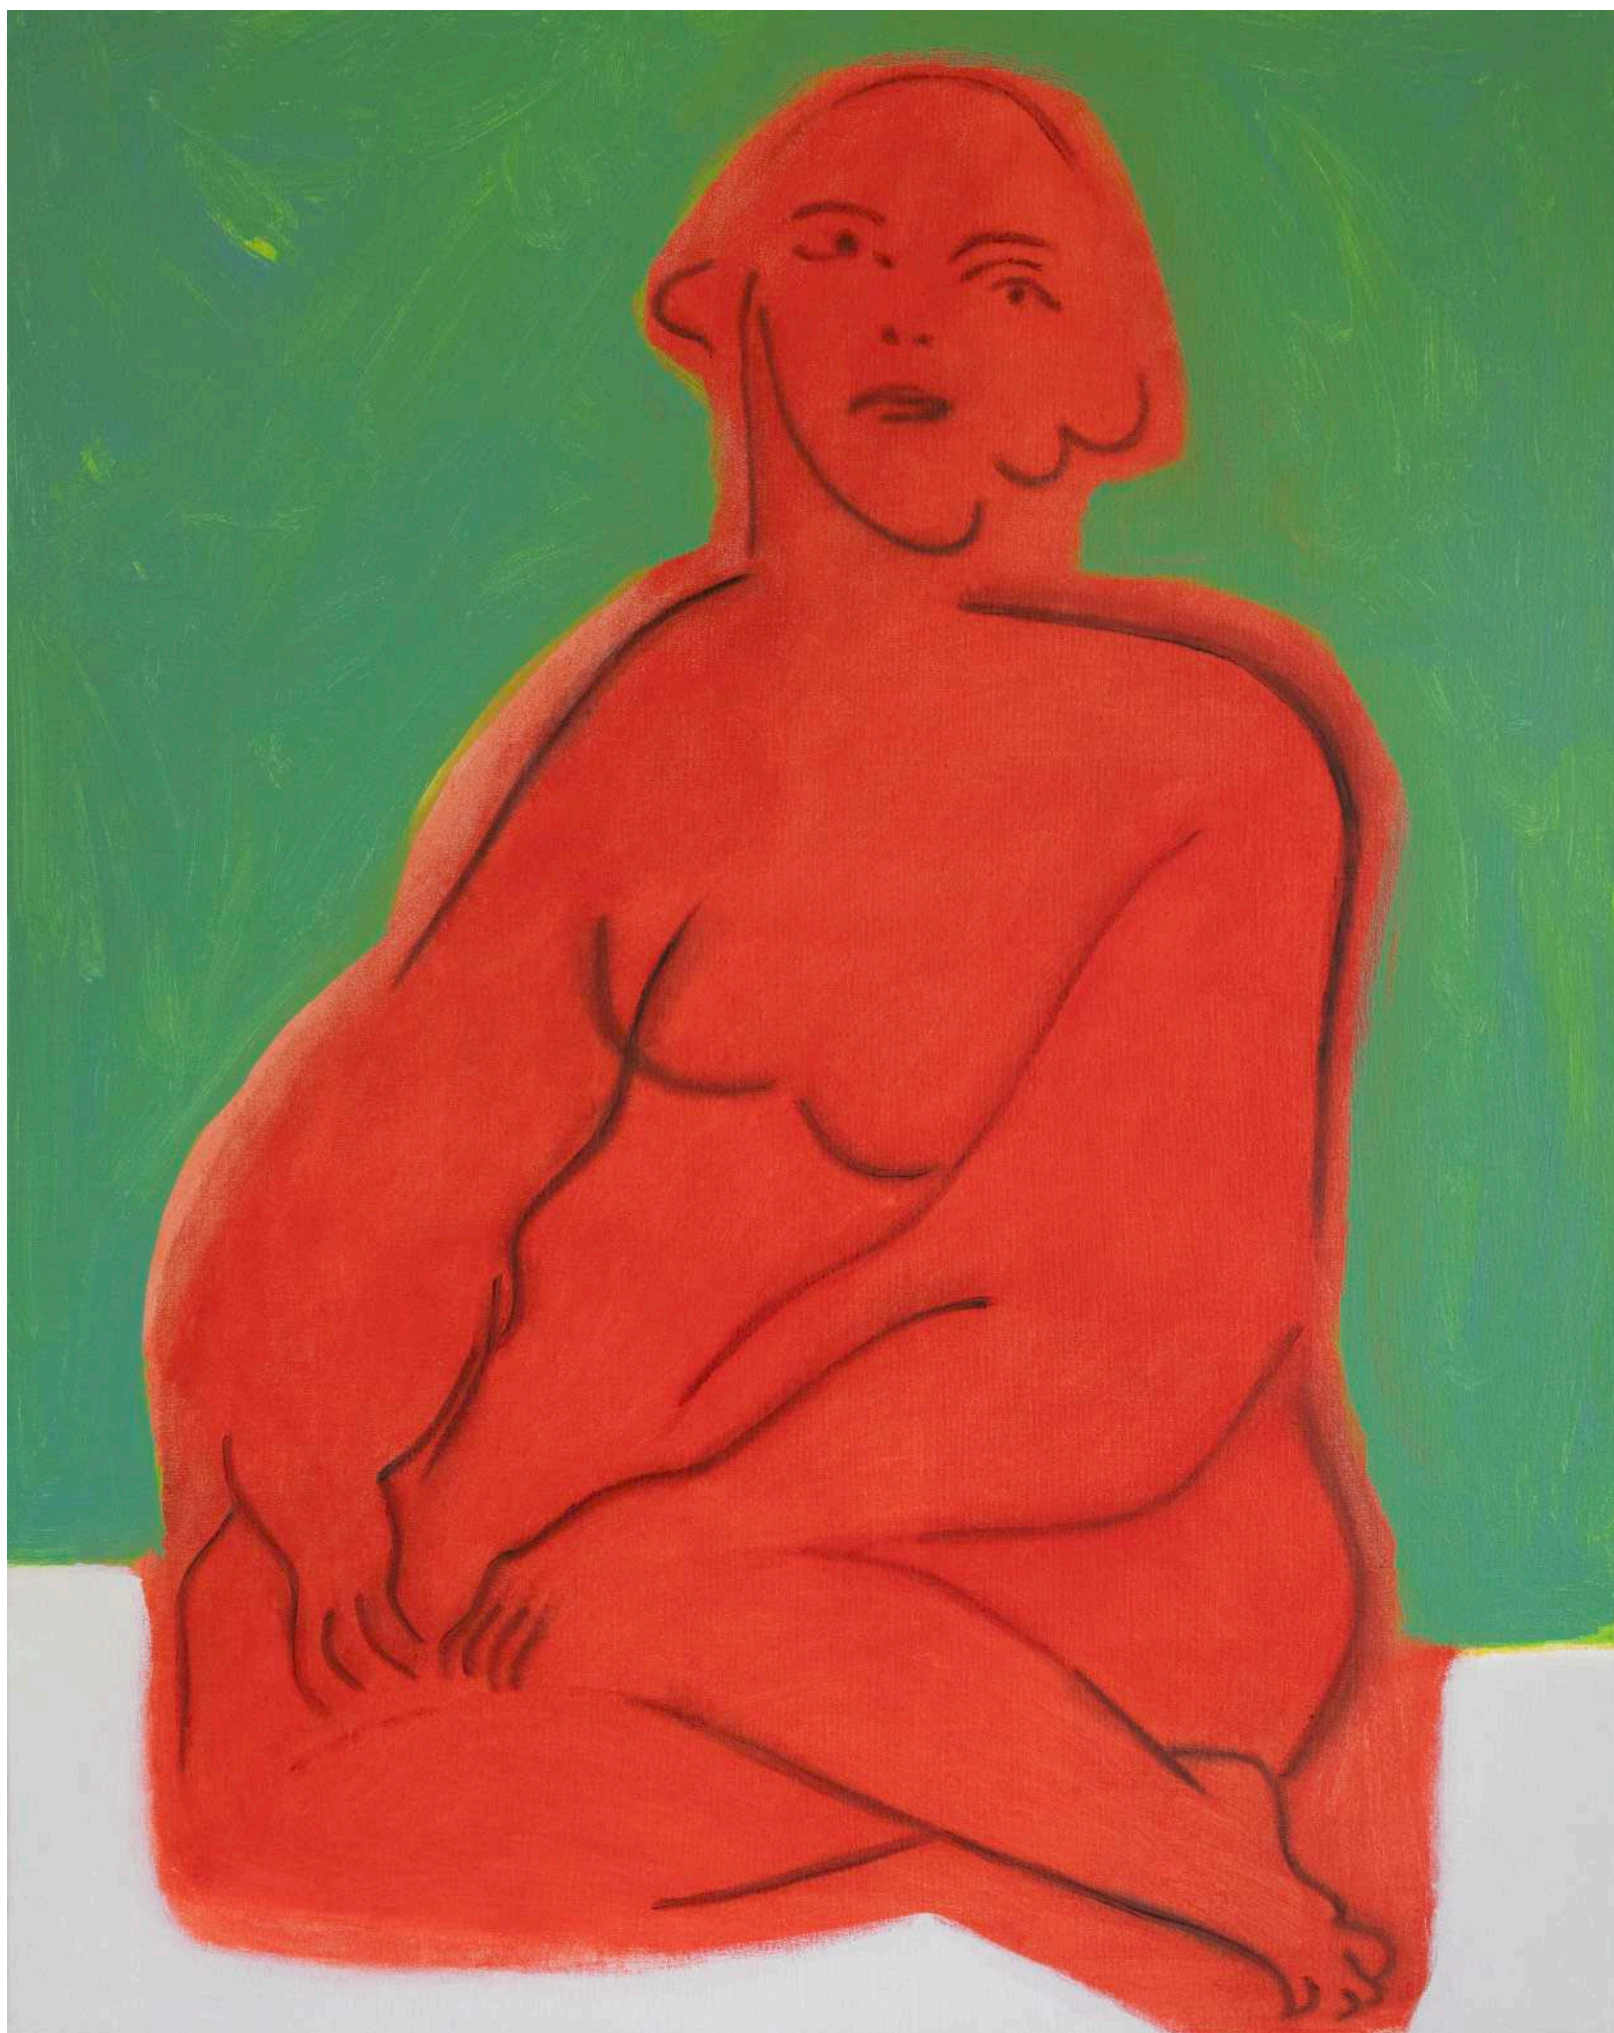

# VARIEGATED

The collected works of 'Variegated' refer to different colours existing together and especially irregular patterns or streaks. To make something more diverse or exploring a variegated tangle of colour and texture, diversifying, and disposing of them in various and irregular spaces and patterns.

Stacey's works are frequently an exploration of impressions surrounding individual identity and the way we represent ourselves, from the inner and outer perspective.

**Sunday Mood**  
Acrylic on canvas  
122 x 122 cm  
\$6,800

**June**

Acrylic on canvas

122 x 122 cm

\$6,800

**Summerland**  
Acrylic on canvas  
122 x 122 cm  
\$6,800

**Valentino**

Acrylic on canvas

122 x 107 cm

\$6,300

**Red**

Acrylic on canvas

106.5 x 81.5 cm

\$4,300

**Flow**

Acrylic on canvas