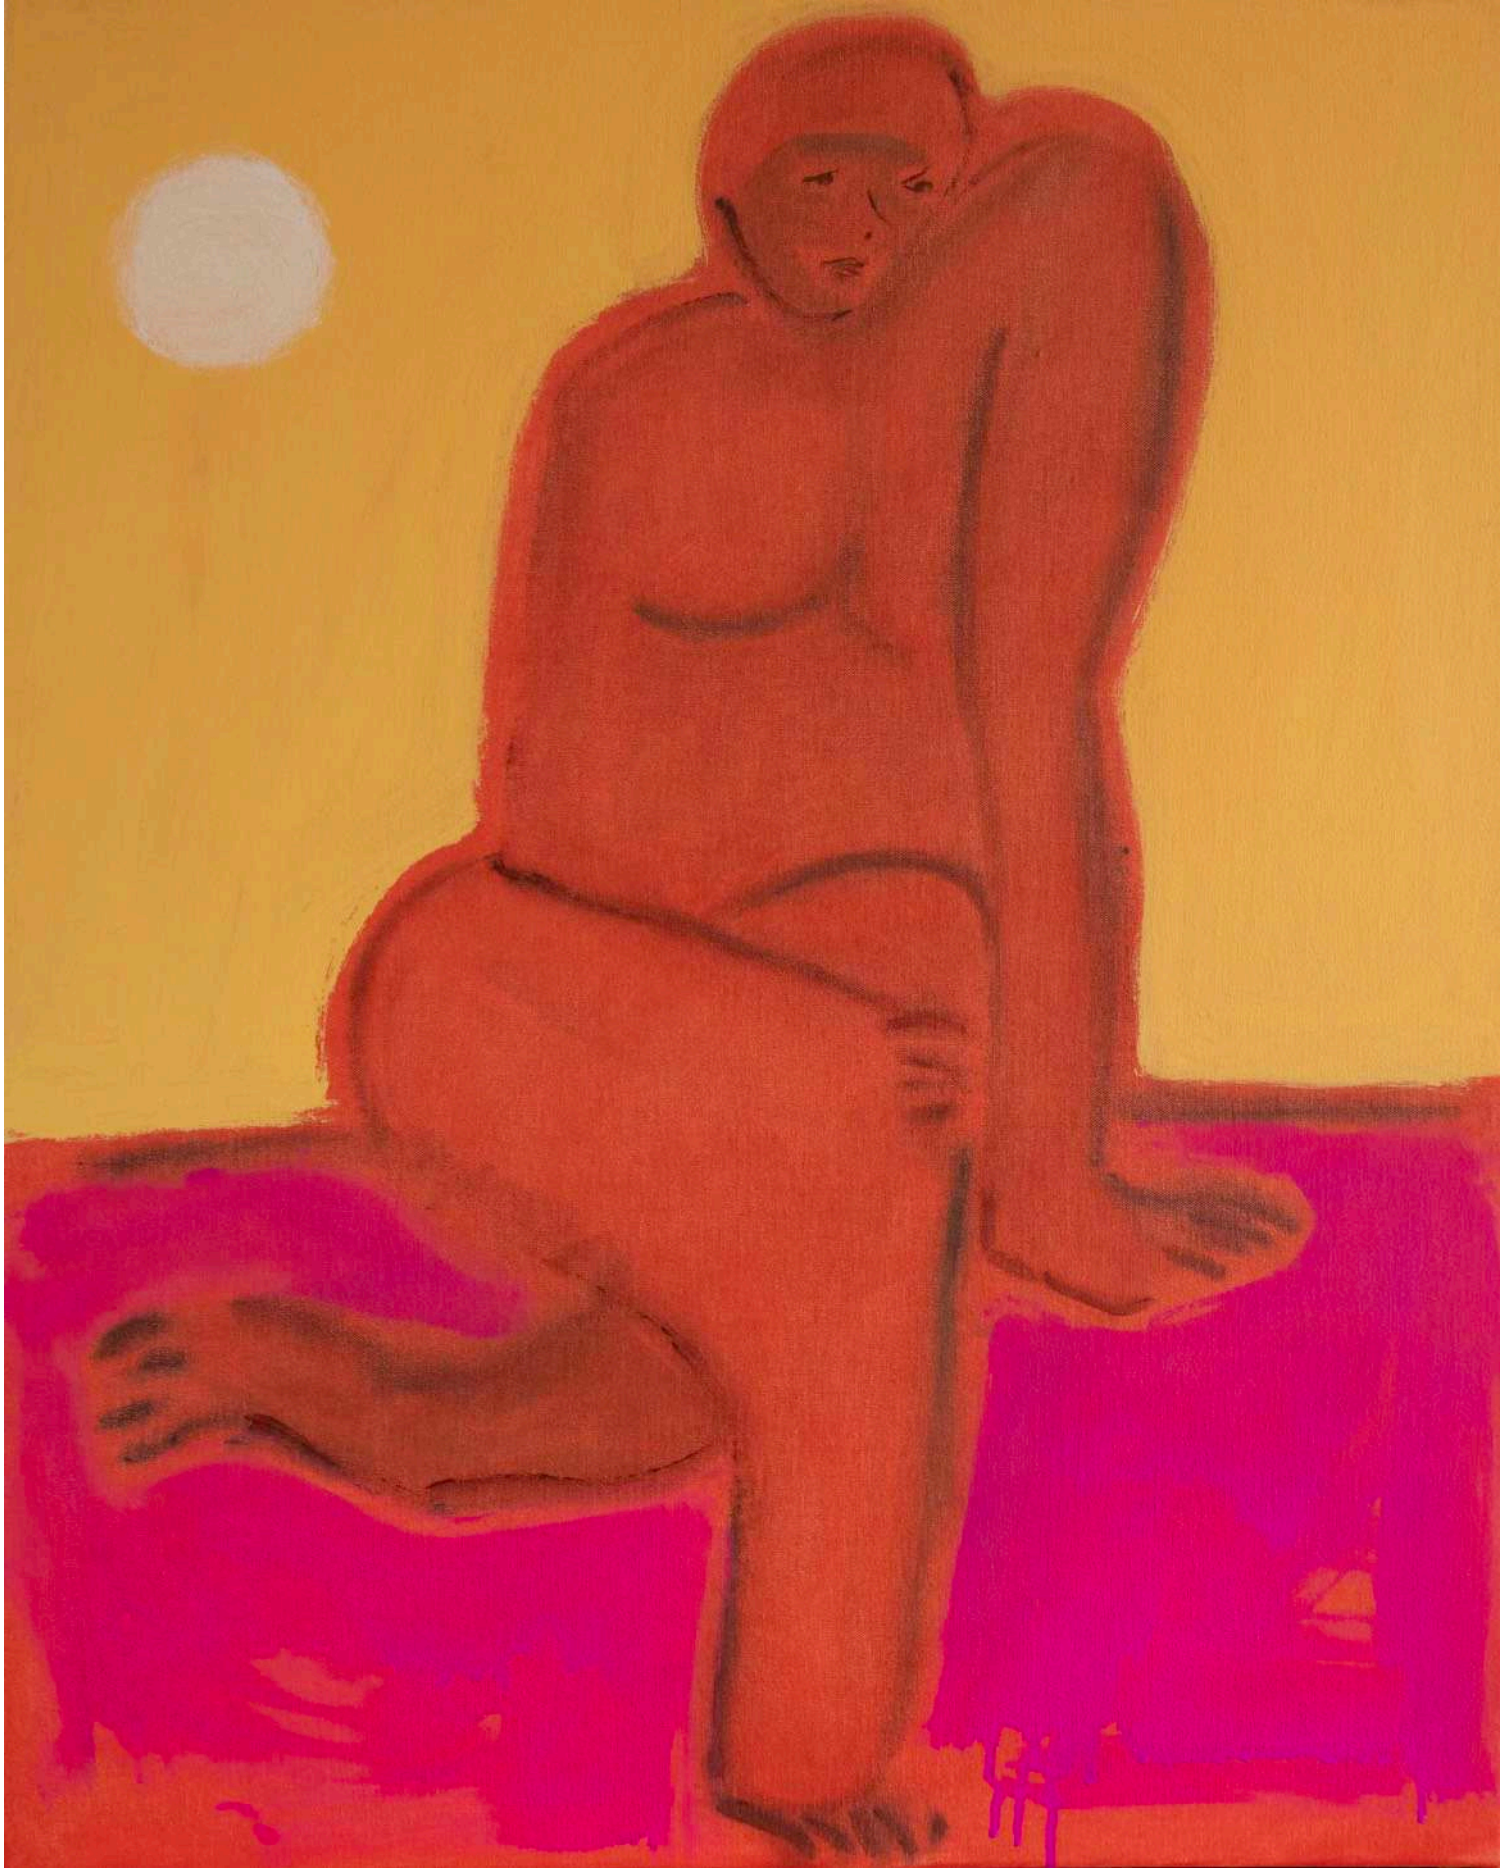

71.5 x 61.5 x 4.5 cm

\$2,200

**Black**

Acrylic, perspex & canvas, framed Tasmanian oak

71.5 x 61.5 x 4.5 cm

\$2,200

**Hazy**

Acrylic on canvas

76.5 x 61 cm

\$2,100

**Own Time**

Acrylic on canvas

76.5 x 61 cm

\$2,100

**Mode**

Acrylic on canvas

76.5 x 61 cm

\$2,100

**Waves**

Acrylic on canvas

76.5 x 61 cm

\$2,100

**Blue**

Acrylic on canvas

76.5 x 61 cm

\$2,100

**Echo**

Acrylic on canvas

76.5 x 61 cm

\$2,100

**Lucent**

Acrylic on canvas