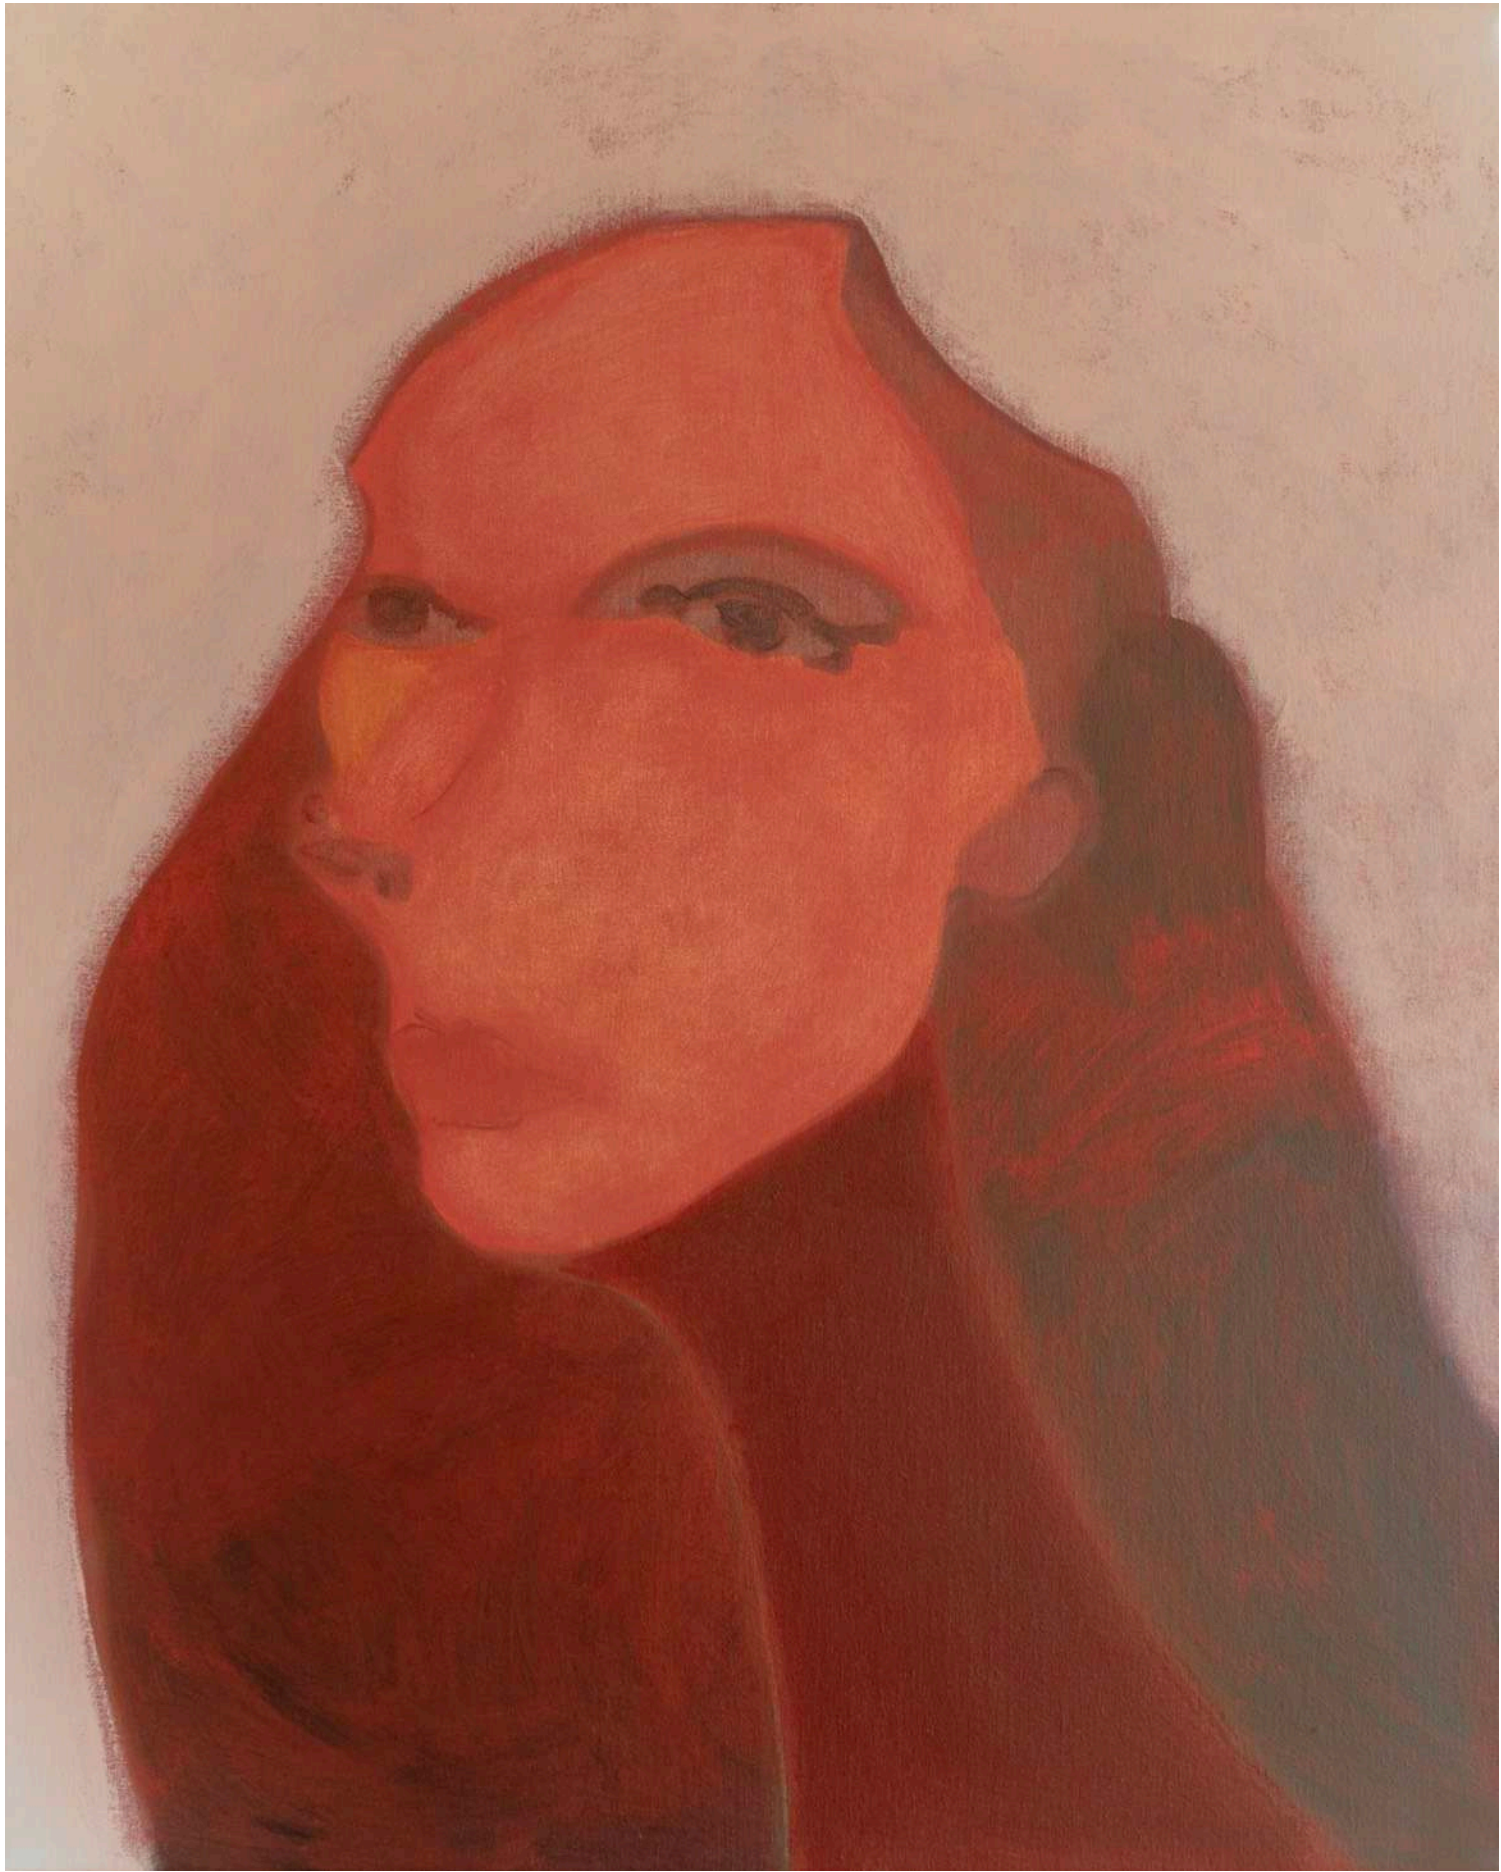

71.5 x 61.5 x 4.5 cm

\$2,200

**Black**

Acrylic, perspex & canvas, framed Tasmanian oak

71.5 x 61.5 x 4.5 cm

\$2,200

**Hazy**

Acrylic on canvas

76.5 x 61 cm

\$2,100

**Own Time**

Acrylic on canvas

76.5 x 61 cm

\$2,100

**Mode**

Acrylic on canvas