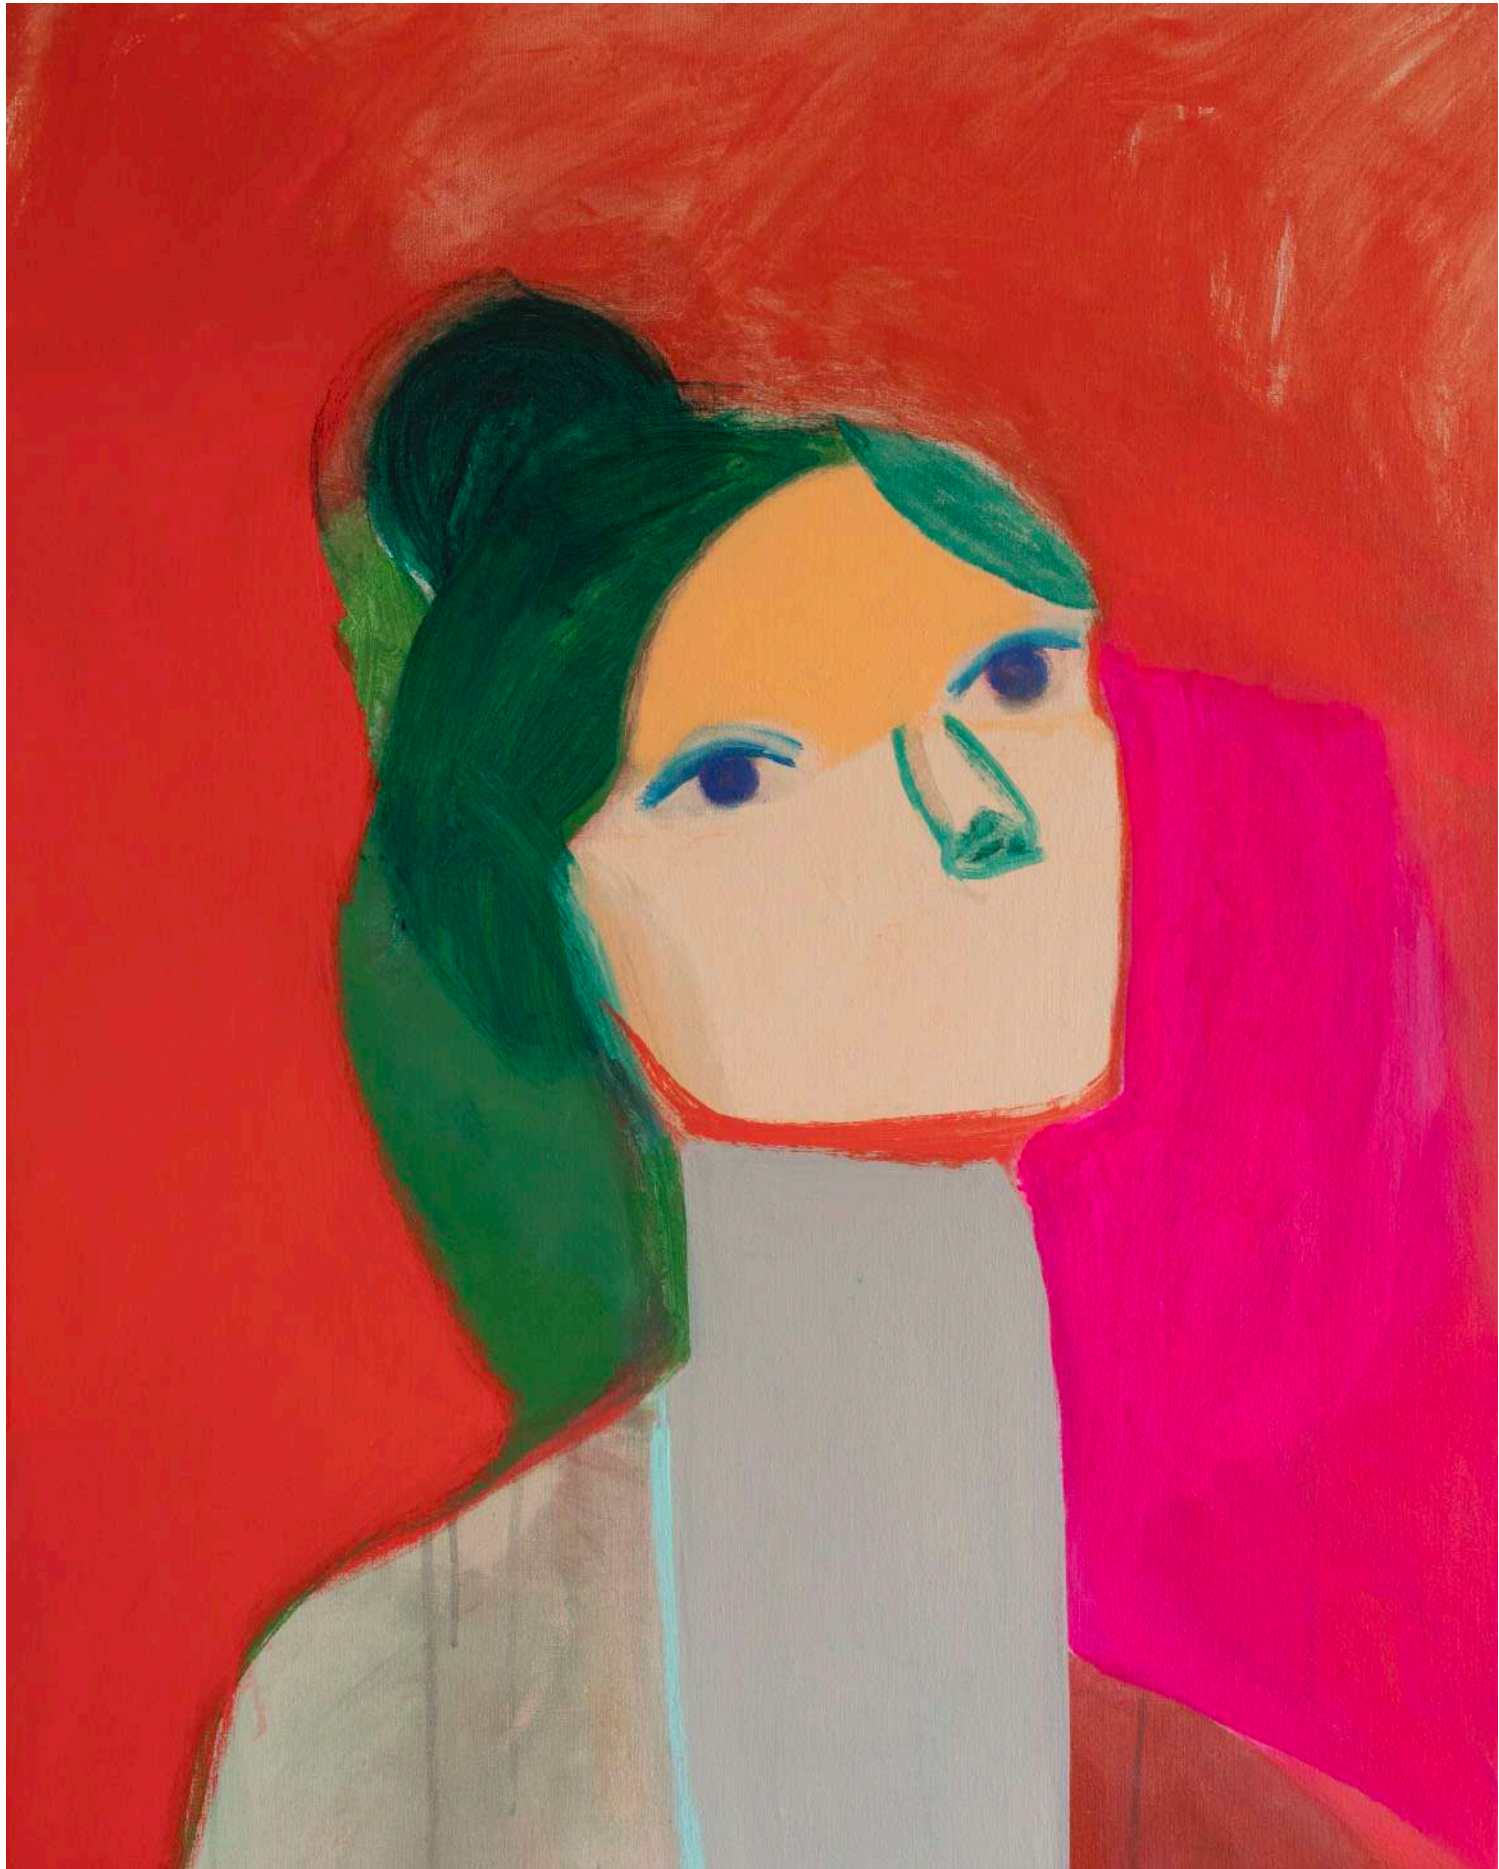

Stacey's works are frequently an exploration of impressions surrounding individual identity and the way we represent ourselves, from the inner and outer perspective.

76.5 x 61 cm

\$2,100

**Own Time**

Acrylic on canvas

76.5 x 61 cm

\$2,100

**Mode**

Acrylic on canvas

76.5 x 61 cm

\$2,100

**Waves**

Acrylic on canvas

76.5 x 61 cm

\$2,100

**Blue**

Acrylic on canvas

76.5 x 61 cm

\$2,100

**Echo**

Acrylic on canvas

76.5 x 61 cm

\$2,100

**Lucent**

Acrylic on canvas