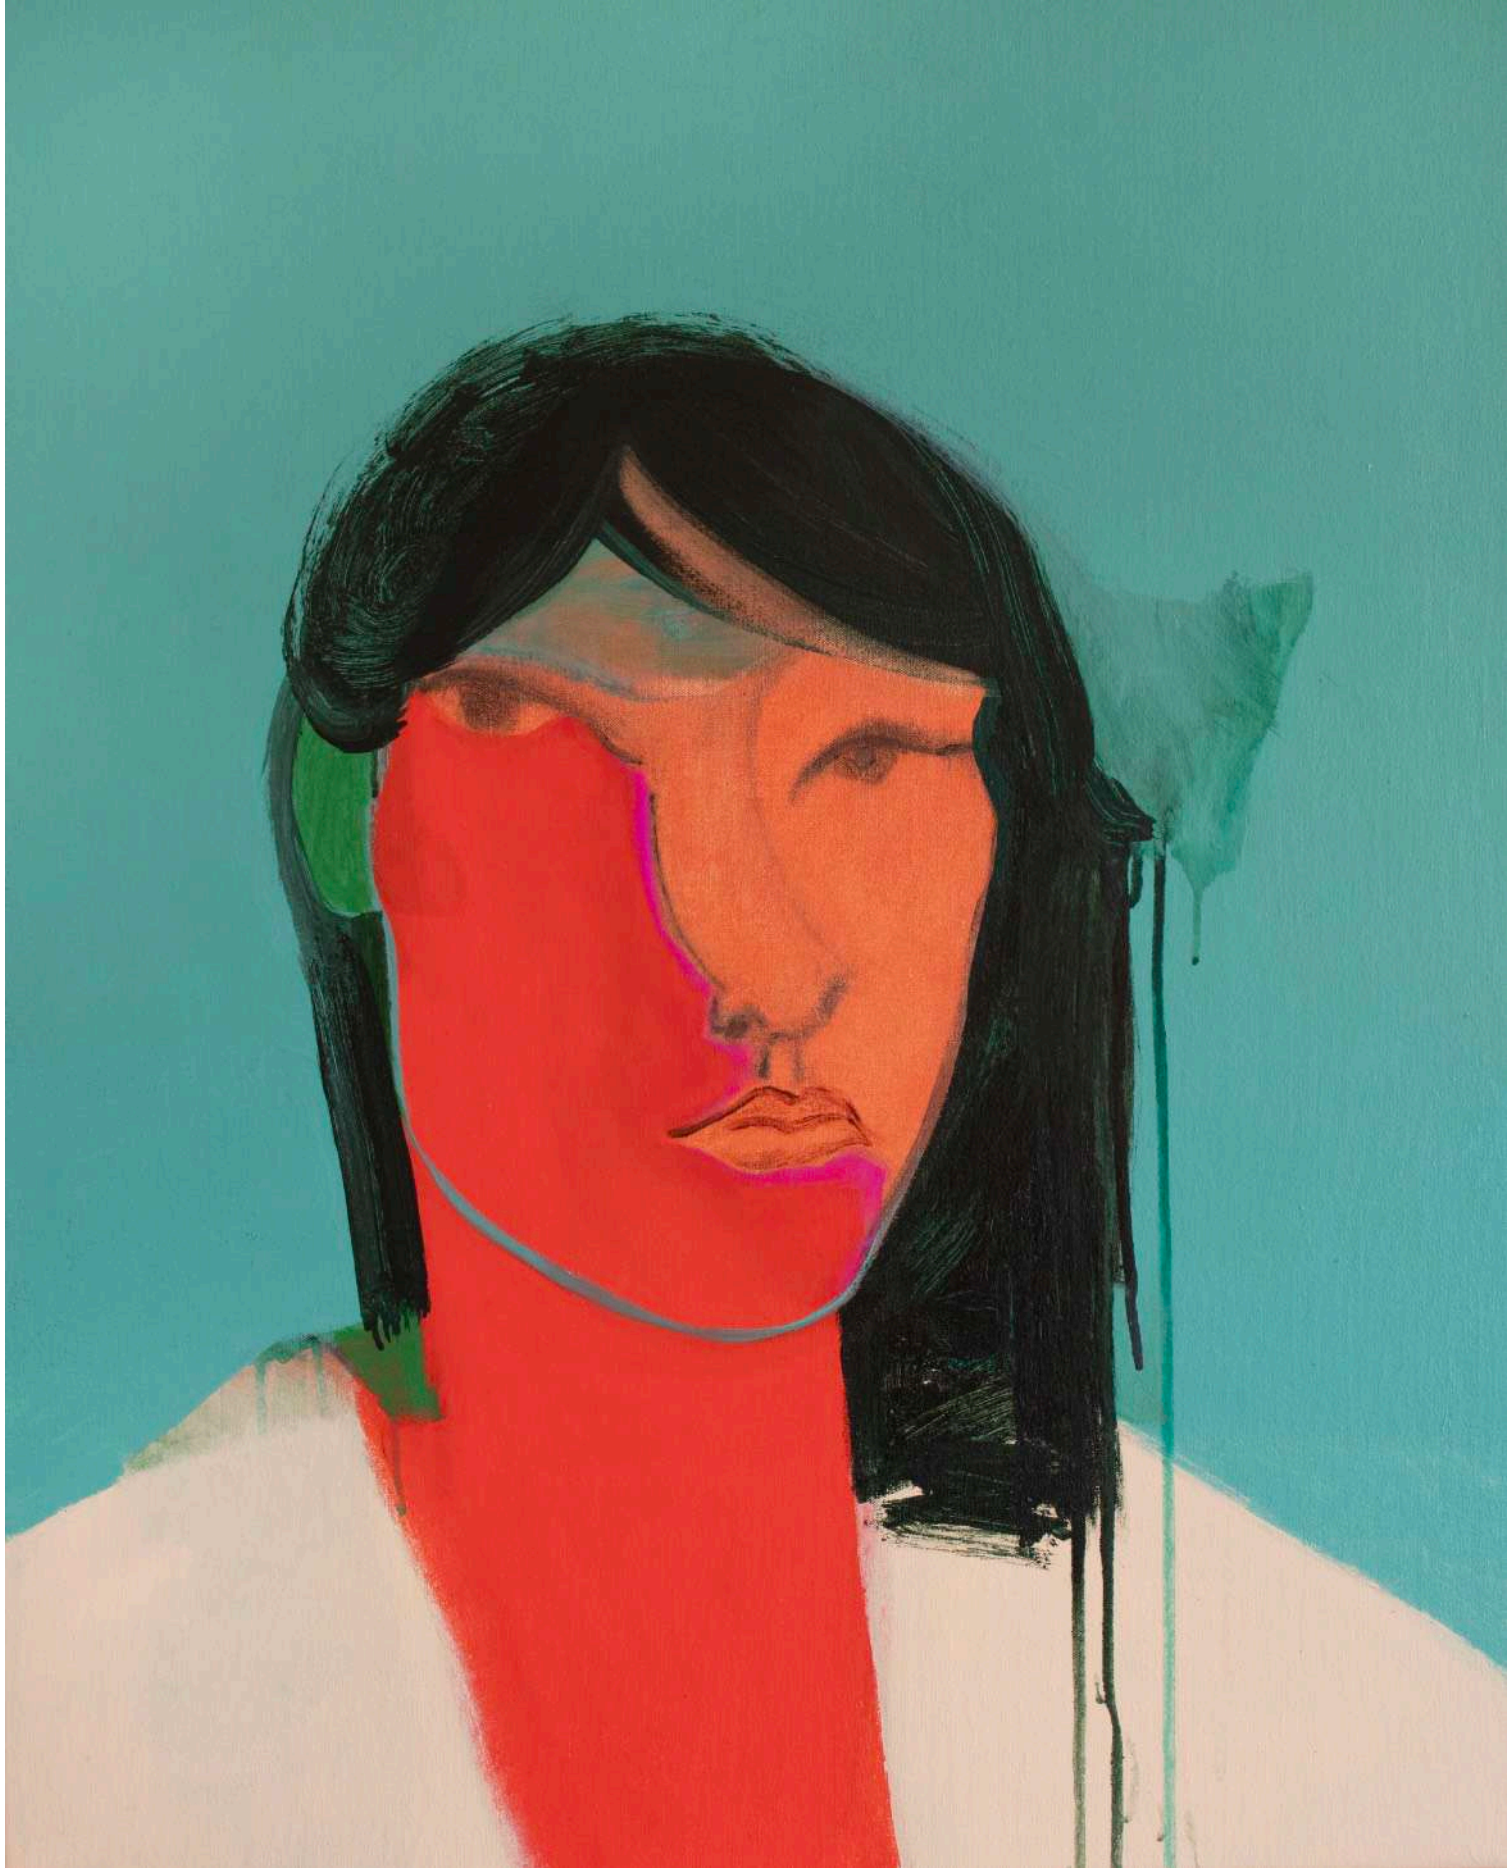

# VARIEGATED

The collected works of 'Variegated' refer to different colours existing together and especially irregular patterns or streaks. To make something more diverse or exploring a variegated tangle of colour and texture, diversifying, and disposing of them in various and irregular spaces and patterns.

Stacey's works are frequently an exploration of impressions surrounding individual identity and the way we represent ourselves, from the inner and outer perspective.

71.5 x 61.5 x 4.5 cm

\$2,200

**Black**

Acrylic, perspex & canvas, framed Tasmanian oak

71.5 x 61.5 x 4.5 cm

\$2,200

**Hazy**

Acrylic on canvas

76.5 x 61 cm

\$2,100

**Own Time**

Acrylic on canvas

76.5 x 61 cm

\$2,100

**Mode**

Acrylic on canvas