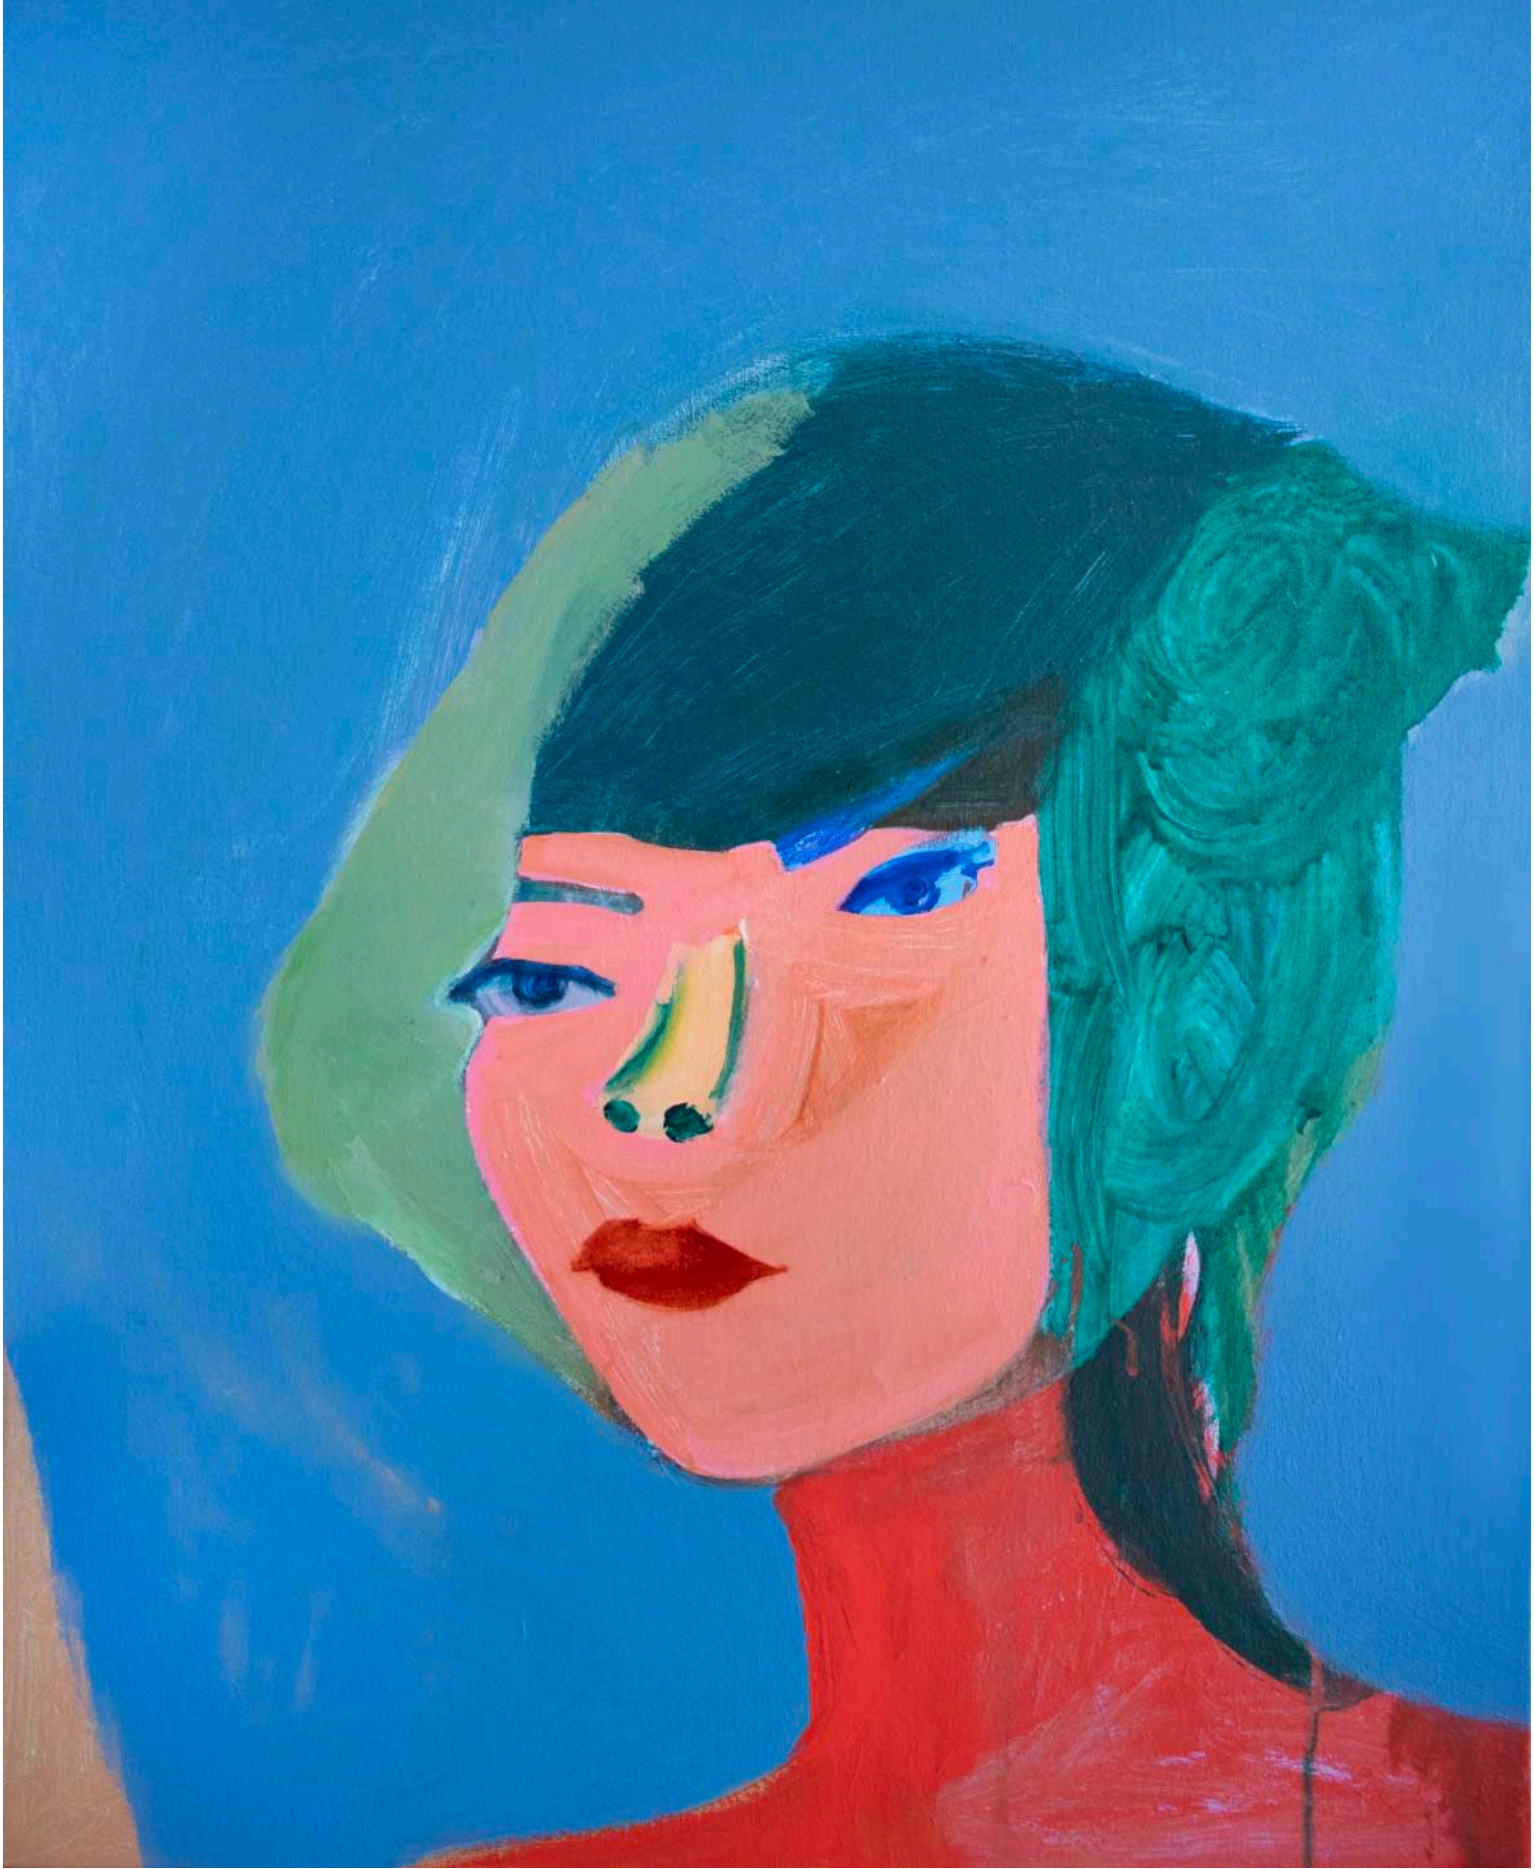

Stacey's works are frequently an exploration of impressions surrounding individual identity and the way we represent ourselves, from the inner and outer perspective.

76.5 x 61 cm

\$2,100

**Waves**

Acrylic on canvas

76.5 x 61 cm

\$2,100

**Blue**

Acrylic on canvas

76.5 x 61 cm

\$2,100

**Echo**

Acrylic on canvas

76.5 x 61 cm

\$2,100

**Lucent**

Acrylic on canvas