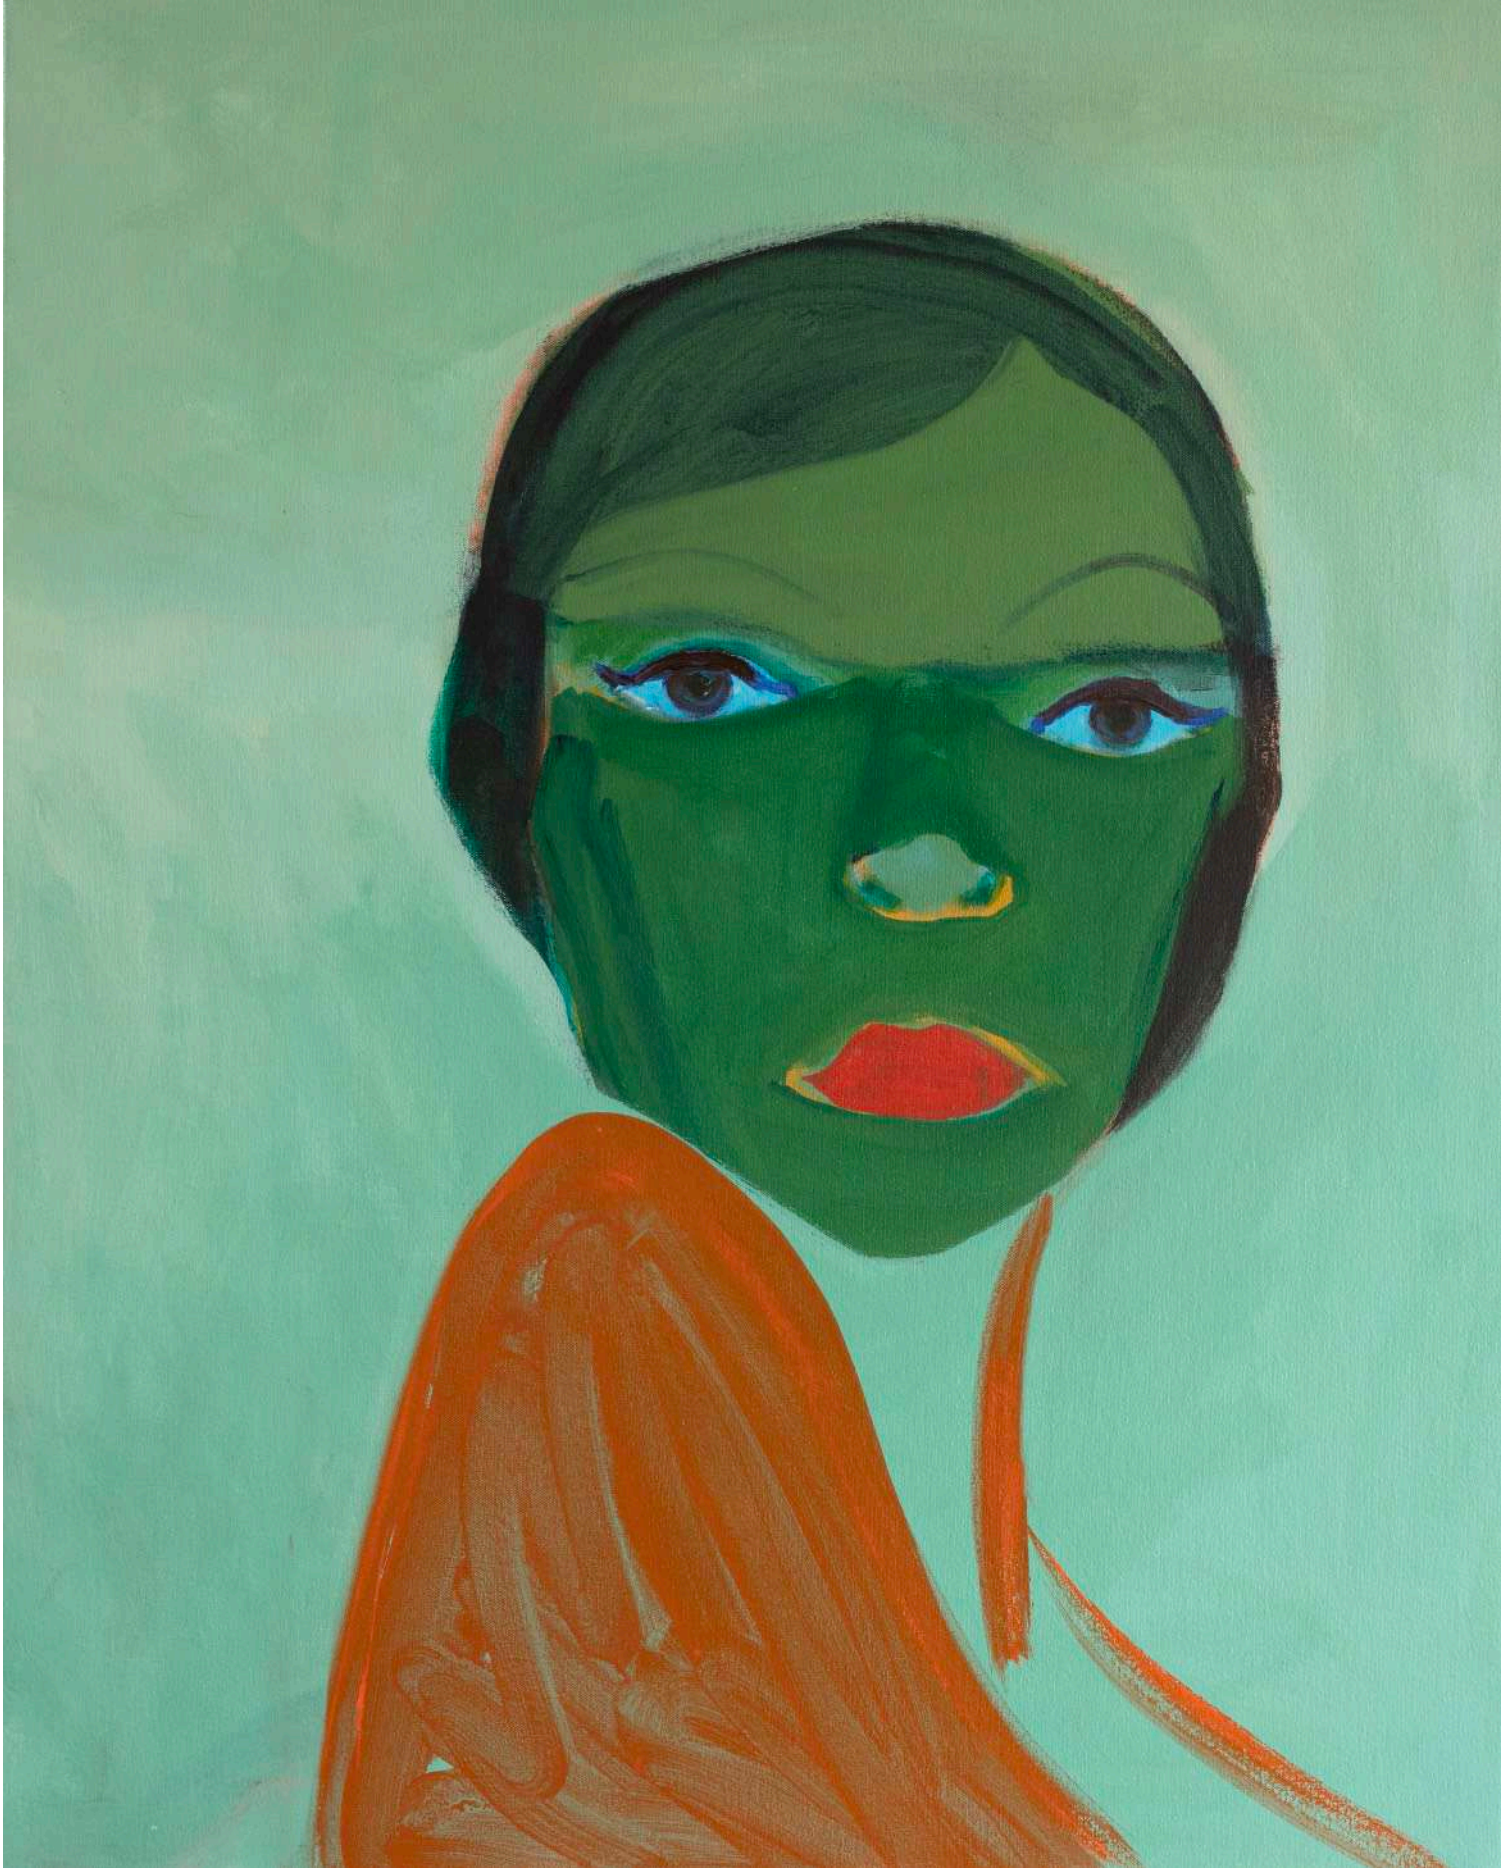

Stacey's works are frequently an exploration of impressions surrounding individual identity and the way we represent ourselves, from the inner and outer perspective.

71.5 x 61.5 x 4.5 cm

\$2,200

**Black**

Acrylic, perspex & canvas, framed Tasmanian oak

71.5 x 61.5 x 4.5 cm

\$2,200

**Hazy**

Acrylic on canvas

76.5 x 61 cm

\$2,100

**Own Time**

Acrylic on canvas

76.5 x 61 cm

\$2,100

**Mode**

Acrylic on canvas

76.5 x 61 cm

\$2,100

**Waves**

Acrylic on canvas

76.5 x 61 cm

\$2,100

**Blue**

Acrylic on canvas