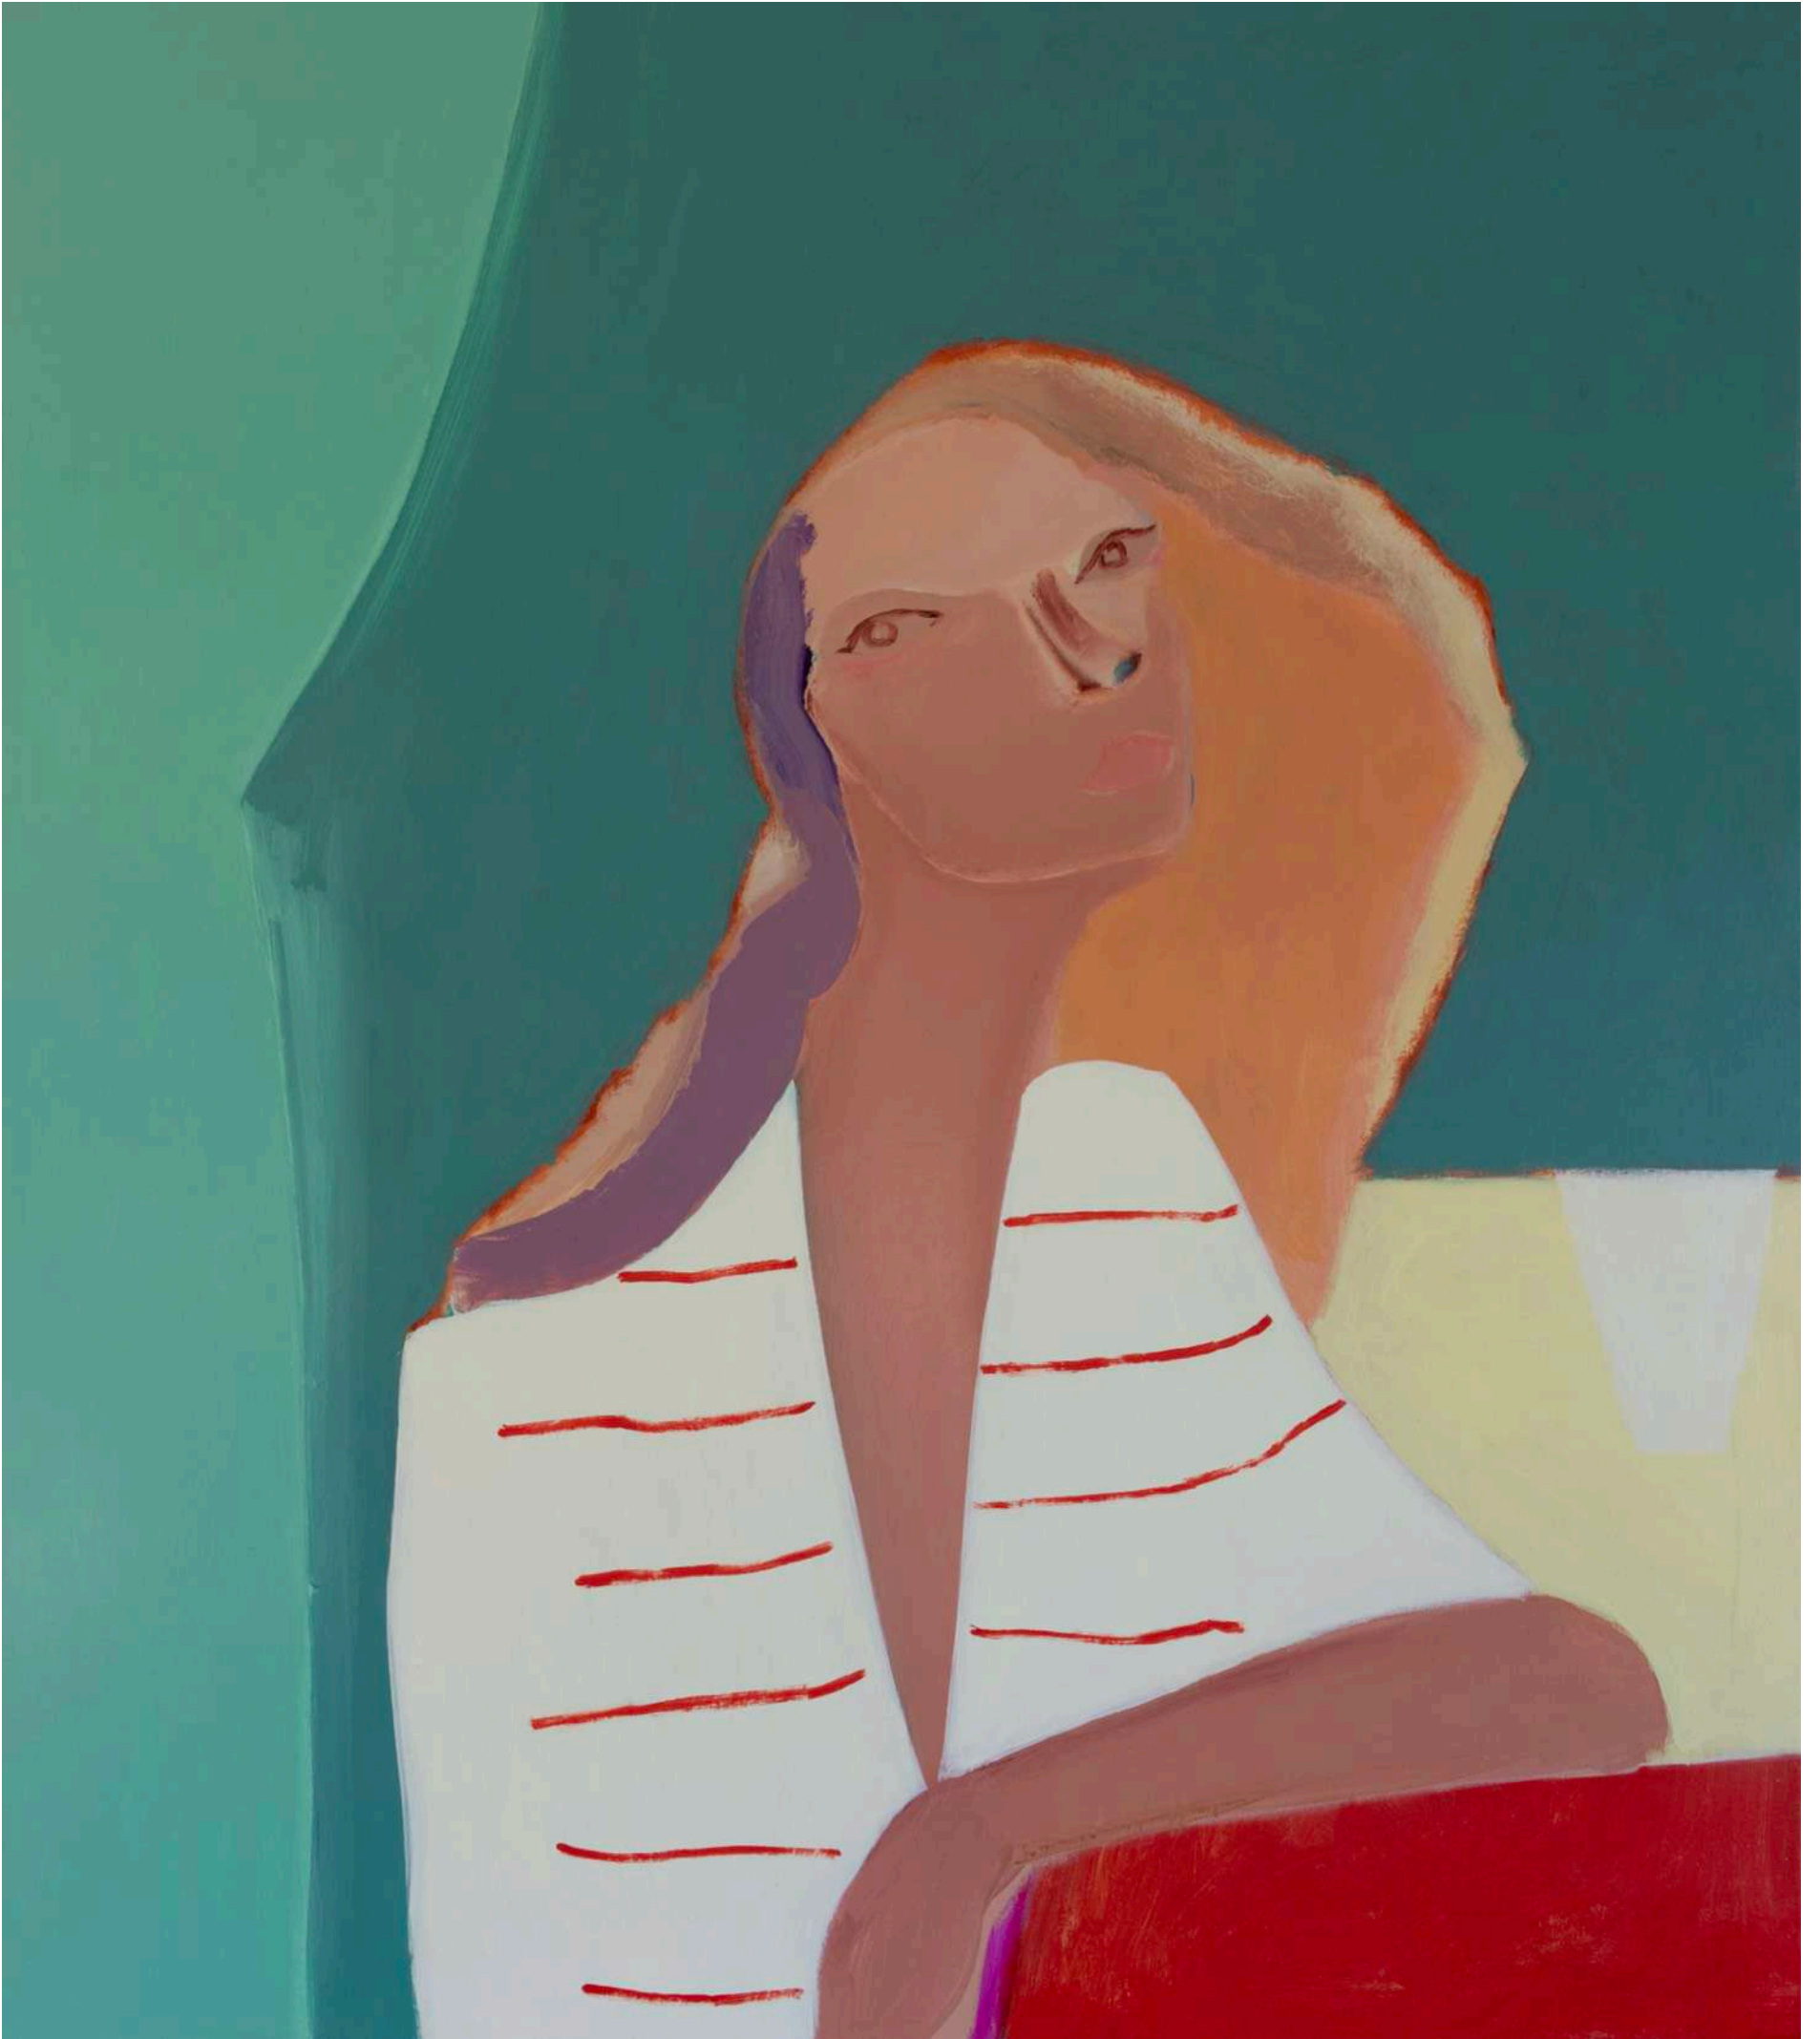

Stacey's works are frequently an exploration of impressions surrounding individual identity and the way we represent ourselves, from the inner and outer perspective.

Although Stacey has been exhibiting since 2002 and was most recently a finalist in the Percival Portrait Painting Prize, 2020, this will be Stacey's third reveal at the gallery.

Saint Cloche proudly represents Stacey Rees.

**Sunday Mood**  
Acrylic on canvas  
122 x 122 cm  
\$6,800

**June**

Acrylic on canvas

122 x 122 cm

\$6,800

**Summerland**  
Acrylic on canvas  
122 x 122 cm  
\$6,800

**Valentino**

Acrylic on canvas