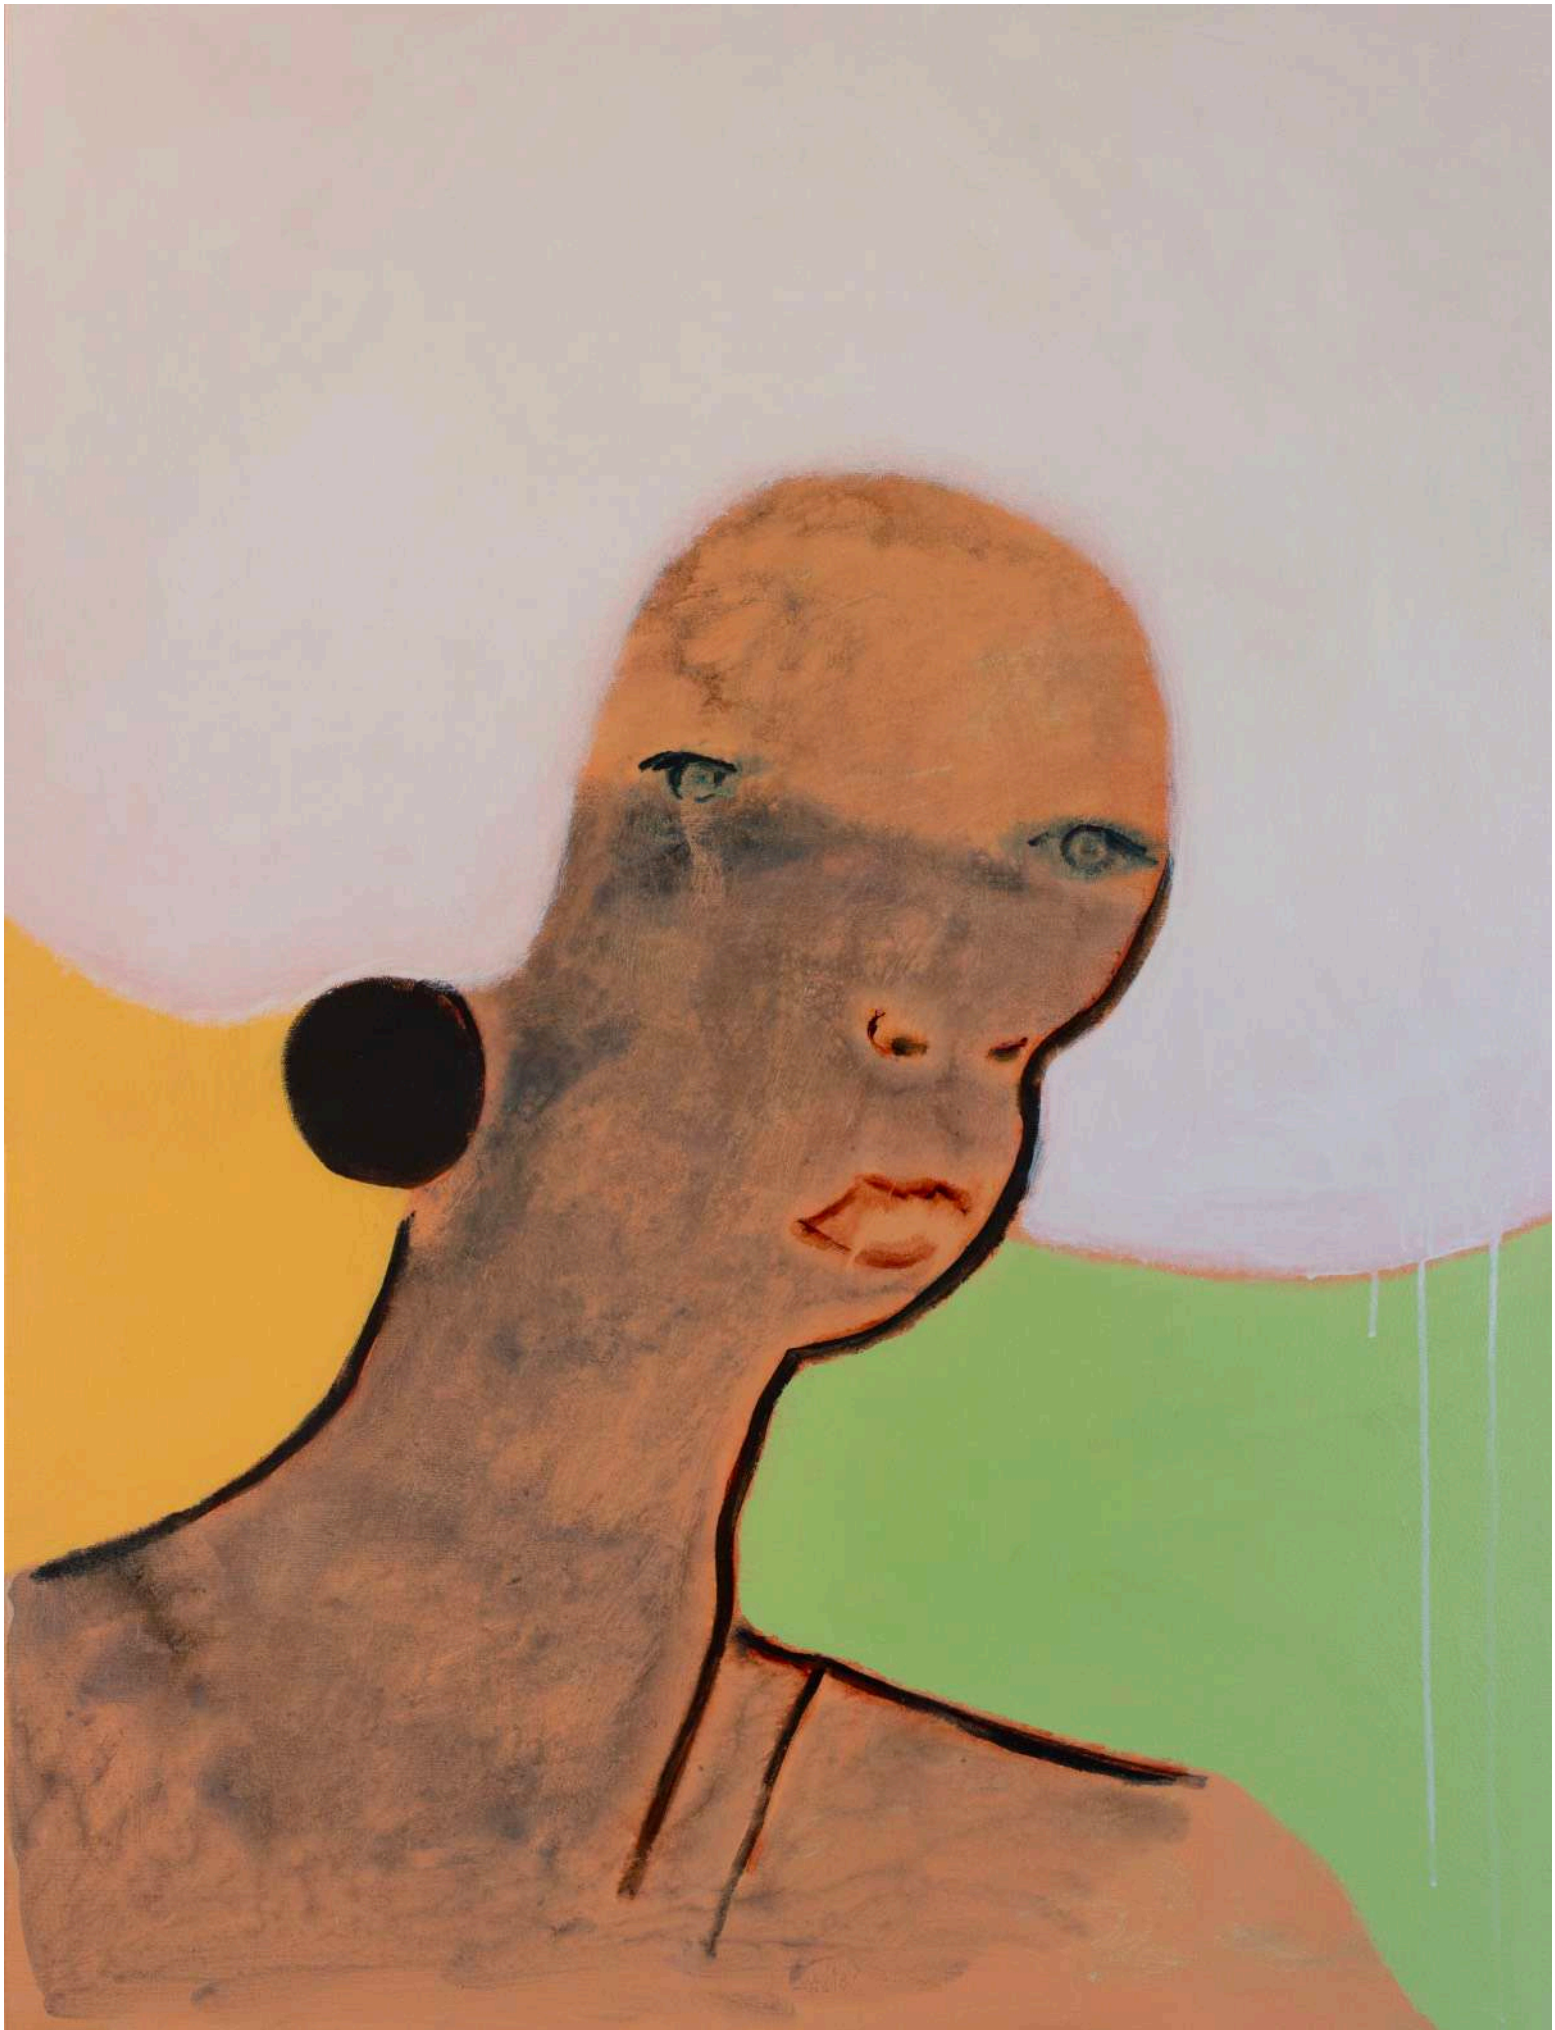

# VARIEGATED

The collected works of 'Variegated' refer to different colours existing together and especially irregular patterns or streaks. To make something more diverse or exploring a variegated tangle of colour and texture, diversifying, and disposing of them in various and irregular spaces and patterns.

Stacey's works are frequently an exploration of impressions surrounding individual identity and the way we represent ourselves, from the inner and outer perspective.

122 x 107 cm

\$6,300

**Red**

Acrylic on canvas

106.5 x 81.5 cm

\$4,300

**Flow**

Acrylic on canvas