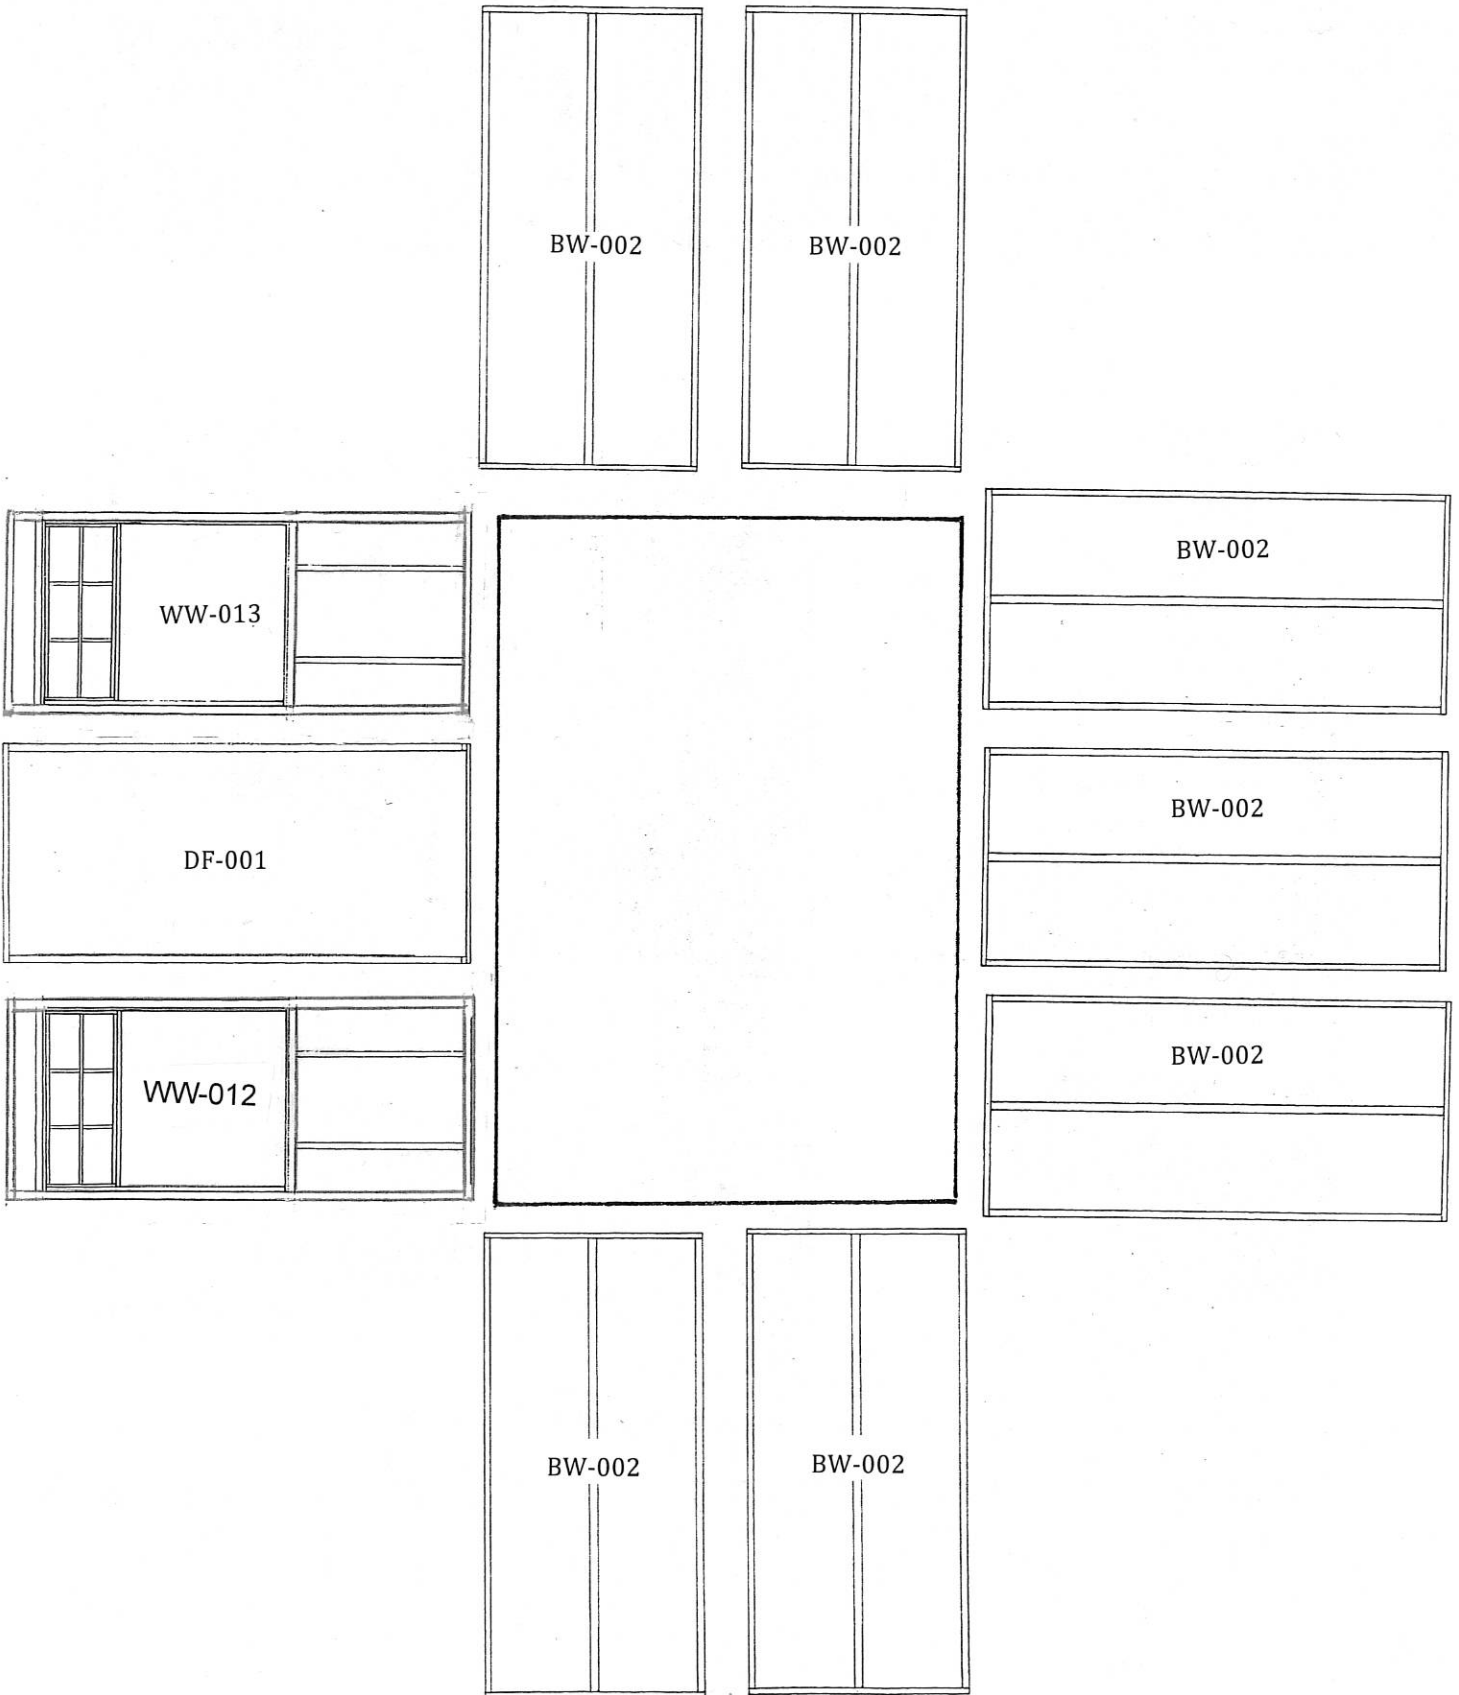

Fasteners

H96

PART #	DESCRIPTION	DIMENSIONS (where app.)	# OF PCS
ACCESSORIES			
P-H-PLAQSL	Square CS plaque	square plaque	1
P-H-PLAQLN	Peak Plaque	Peak Plaque	2

PART #	DESCRIPTION	DIMENSIONS (where app.)	# OF PCS
FASTENERS			
P-H-NL1.125	1 1/8" nails	1 1/8" nails	25
P-H-NL1.75	1 3/4" nails	1 3/4" nails	250
P-H-NL2	2" nails	2" nails	50
P-H-SC2	2" screws	2" screw	75
P-H-SC3	3" screws	3" screw	300

DOOR PARTS AND HARDWARE			
P-DR-014	door	solid cedar door	1
P-H-THING15	T-Hinges	15 " T-hinges	3
P-H-DRSET	lock set	lock set	1

Instruction manual, questionnaire and driver bit

PART #	DESCRIPTION	DIMENSIONS (where app.)	# OF PCS	CODE
WALL PARTS				
P-2334G	header	2 x 3 x 34 1/2	7	not shown
C-BW-002	wall panel	34 1/2" wall panel	7	BW-002
C-DF-001	door frame	door frame	1	DF-001
C-WW-012	window wall	window wall	2	WW-012

PART #	DESCRIPTION	DIMENSIONS (where app.)	# OF PCS	CODE
TOP PLATES				
P-2354C	top plate	2 x 3 x 54 1/4	4	
P-2364	top plate	2 x 3 x 64	2	

PART #	DESCRIPTION	DIMENSIONS (where app.)	# OF PCS	CODE
P-2342Yb	gusset	2 x 3 x 42	4	
P-RF-007	wood roof panel	42 x 42 3/4	4	RF-007
P-RF-021	wood roof panel	42 x 34 1/2	2	RF-021
C-GW-002	gable wall	gable walls	2	GW-002
P-B-G437	soffit	1/2 x 4 x 37	4	
P-B-G434G	soffit	1/2 x 4 x 34 1/2	2	
P-1434G	fascia	1 x 4 x 34 1/2	2	
P-1442	fascia	1 x 4 x 42	4	
P-1446Ya	gable fascia	1 x 4 x 46	4	
P-H-RFLT12	roofing felt	1 ft x 5 ft	5 sq ft	not shown
P-H-MFLASS	roof flashing	3" x 12"	16	not shown
P-H-RCAP24	ridge caps	24"	16	not shown

BH96

C96

H96

PART #	DESCRIPTION	DIMENSIONS (where app.)	# OF PCS	CODE
TRIM PARTS				
P-1279C	trim	1 x 2 x 79 1/4	2	
P-13C79C	trim	1 x 3 1/4 x 79 1/4	4	
P-1280G	trim	1 x 2 x 80 1/2	6	
P-B-G433	skirting	1/2 x 4 x 33	5	
P-B-G633	skirting	1/2 x 6 x 33	13	
P-14B36	door skirting	1 x 4 1/8 x 36	1	
P-11K36	top door trim (nar)	1 x 1 3/4 x 36	1	