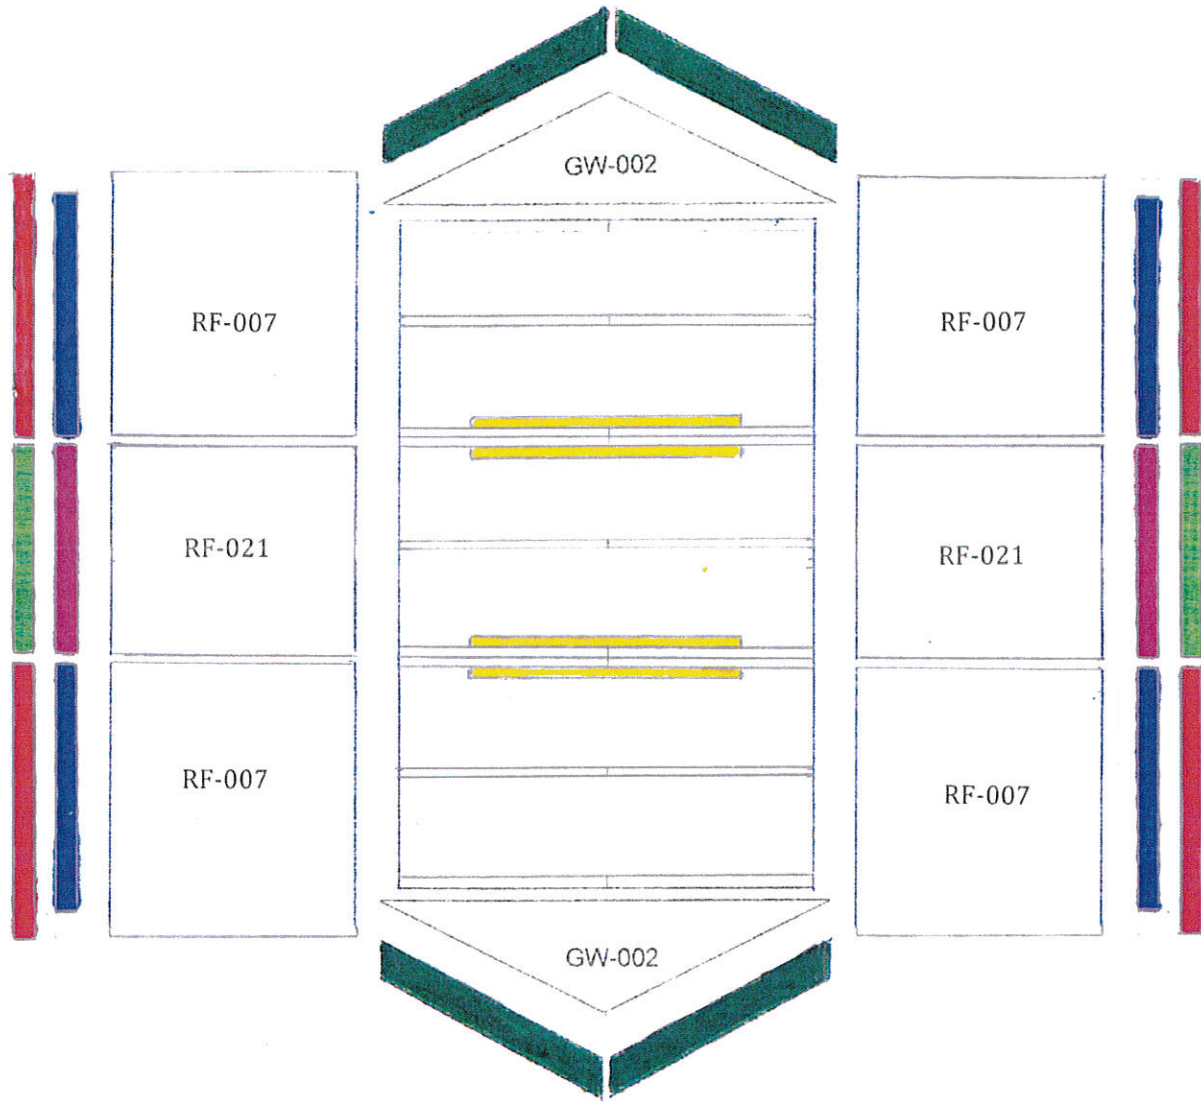

Fasteners

H96

PART #	DESCRIPTION	DIMENSIONS (where app.)	# OF PCS
ACCESSORIES			
P-H-PLAQSL	Square CS plaque	square plaque	1
P-H-PLAQLN	Peak Plaque	Peak Plaque	2

PART #	DESCRIPTION	DIMENSIONS (where app.)	# OF PCS
FASTENERS			
P-H-NL1.125	1 1/8" nails	1 1/8" nails	25
P-H-NL1.75	1 3/4" nails	1 3/4" nails	250
P-H-NL2	2" nails	2" nails	50
P-H-SC2	2" screws	2" screw	75
P-H-SC3	3" screws	3" screw	300

DOOR PARTS AND HARDWARE			
P-DR-014	door	solid cedar door	1
P-H-THING15	T-Hinges	15 " T-hinges	3
P-H-DRSET	lock set	lock set	1

Instruction manual, questionnaire and driver bit

PART #	DESCRIPTION	DIMENSIONS (where app.)	# OF PCS	CODE
WALL PARTS				
P-2334G	header	2 x 3 x 34 1/2	7	not shown
C-BW-002	wall panel	34 1/2" wall panel	7	BW-002
C-DF-001	door frame	door frame	1	DF-001
C-WW-012	window wall	window wall	2	WW-012

PART #	DESCRIPTION	DIMENSIONS (where app.)	# OF PCS	CODE
TOP PLATES				
P-2354C	top plate	2 x 3 x 54 1/4	4	
P-2364	top plate	2 x 3 x 64	2	

PART #	DESCRIPTION	DIMENSIONS (where app.)	# OF PCS	CODE
P-2342Yb	gusset	2 x 3 x 42	4	
P-RF-007	wood roof panel	42 x 42 3/4	4	RF-007
P-RF-021	wood roof panel	42 x 34 1/2	2	RF-021
C-GW-002	gable wall	gable walls	2	GW-002
P-B-G437	soffit	1/2 x 4 x 37	4	
P-B-G434G	soffit	1/2 x 4 x 34 1/2	2	
P-1434G	fascia	1 x 4 x 34 1/2	2	
P-1442	fascia	1 x 4 x 42	4	
P-1446Ya	gable fascia	1 x 4 x 46	4	
P-H-RFLT12	roofing felt	1 ft x 5 ft	5 sq ft	not shown
P-H-MFLASS	roof flashing	3" x 12"	16	not shown
P-H-RCAP24	ridge caps	24"	16	not shown

BH96

C96

H96

PART #	DESCRIPTION	DIMENSIONS (where app.)	# OF PCS	CODE
TRIM PARTS				
P-1279C	trim	1 x 2 x 79 1/4	2	
P-13C79C	trim	1 x 3 1/4 x 79 1/4	4	
P-1280G	trim	1 x 2 x 80 1/2	6	
P-B-G433	skirting	1/2 x 4 x 33	5	
P-B-G633	skirting	1/2 x 6 x 33	13	
P-14B36	door skirting	1 x 4 1/8 x 36	1	
P-11K36	top door trim (nar)	1 x 1 3/4 x 36	1	