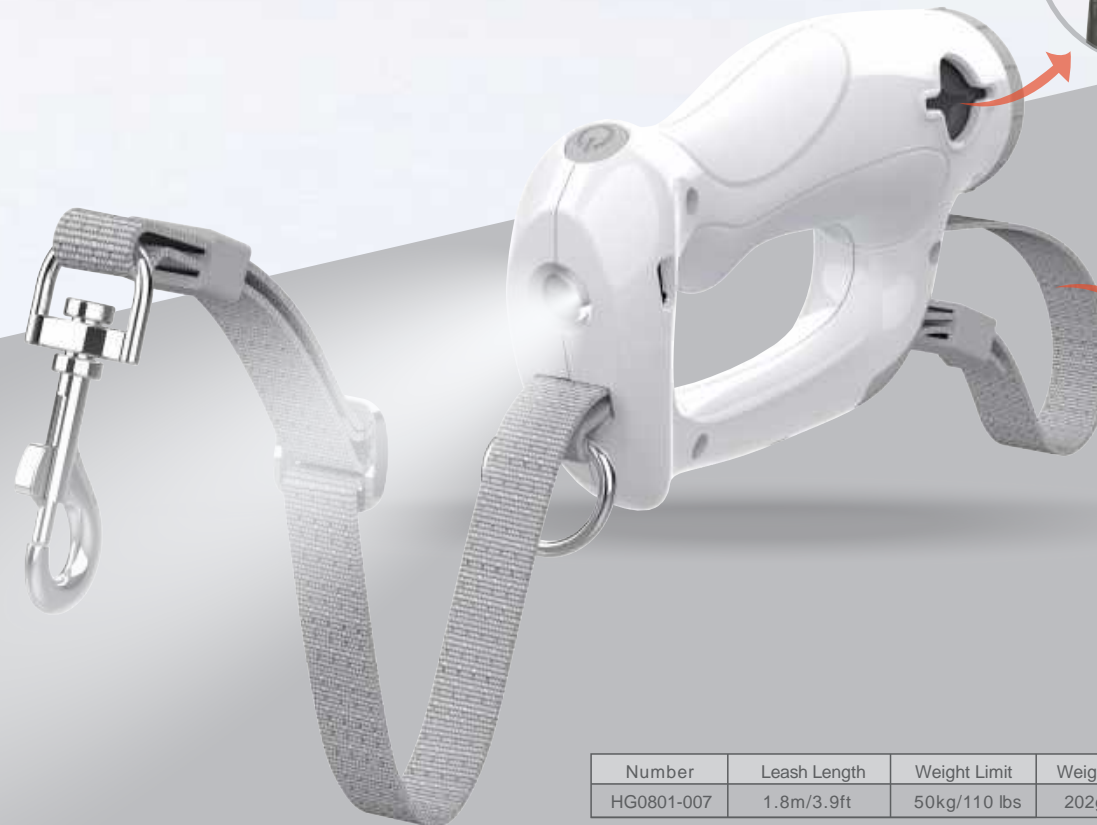

## Light the way forward

LED

USB Charging

Elastic Leash

Fixable

Poop Bag

Unlock

Locked