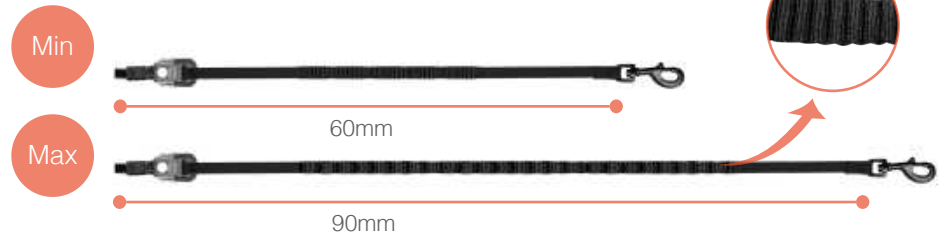

## Elastic Bungee Leash

Replaceable · Anti-pull & Anti-chewy

Number	Min	Max
HG0801-002	60MM	90MM

Min

60mm

Max

90mm

Model Number	Size	Weight
0505-0001(S)	480*Φ4mm	45.8g
0505-0001(L)	480*Φ5mm	76.1g