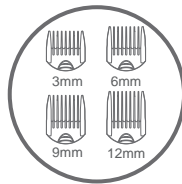

Electric Clipper

Electric clipper can shave your pet's hair and suck it into the dust cup to prevent it from falling anywhere.