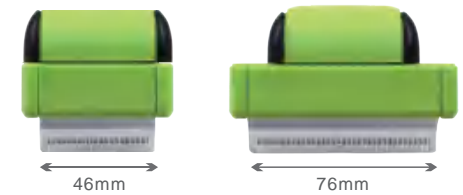

46mm

76mm

	Model Number	Size	Weight
S	DSX046	154*60*64MM	115G
L	DSX076	164*90*64MM	135G