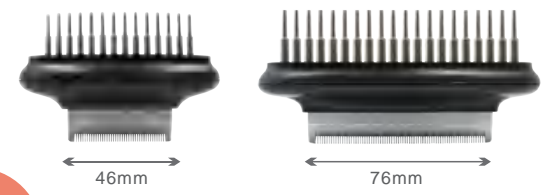

Single row

	Model Number	Size	Weight
S	0101-073	153*88*56MM	111G
L	0101-071	154*118*56MM	133G