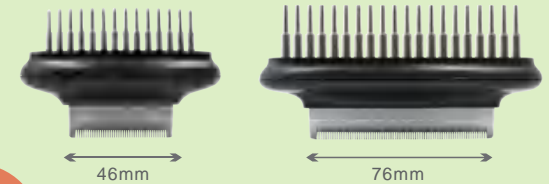

# Elastic Series

	Model Number	Size	Weight
S	0101-047	157*88*46MM	101G
L	0101-046	159*118*45.8MM	115G

	Model Number	Size	Weight
S	0101-051	215*60*54MM	130G
L	0101-050	235*69*55MM	162G

Double row

	Model Number	Size	Weight
S	0101-054	157*88*55MM	132G
L	0101-052	159*118*56MM	160G

Single row

	Model Number	Size	Weight
S	0101-055	157*88*54MM	120G
L	0101-053	159*118*56MM	143G

Nylon bristle

	Model Number	Size	Weight
	0101-048	178*90*35MM	100G

Nylon bristle

	Model Number	Size	Weight
	0101-104	145*68*65.5MM	31.3G