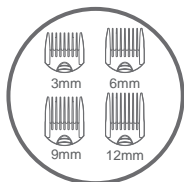

4 different clipping combs can be used for different demands of hair styles.