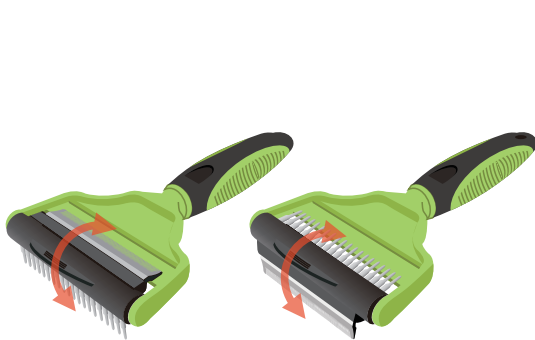

De-shedding Series

De-Shedding blade FLIPS to rake comb