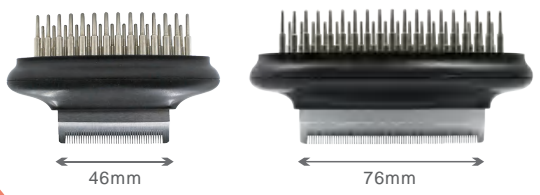

Double row

	Model Number	Size	Weight
S	0101-072	153*88*56MM	125G
L	0101-070	154*118*56MM	151G