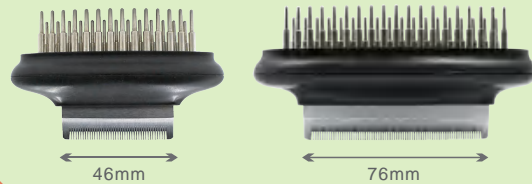

# Elastic Series

	Model Number	Size	Weight
S	0101-047	157*88*46MM	101G
L	0101-046	159*118*45.8MM	115G

	Model Number	Size	Weight
S	0101-051	215*60*54MM	130G
L	0101-050	235*69*55MM	162G

Double row

	Model Number	Size	Weight
S	0101-054	157*88*55MM	132G
L	0101-052	159*118*56MM	160G

Single row

	Model Number	Size	Weight
S	0101-055	157*88*54MM	120G
L	0101-053	159*118*56MM	143G

Nylon bristle

	Model Number	Size	Weight
	0101-048	178*90*35MM	100G

Nylon bristle

	Model Number	Size	Weight
	0101-104	145*68*65.5MM	31.3G