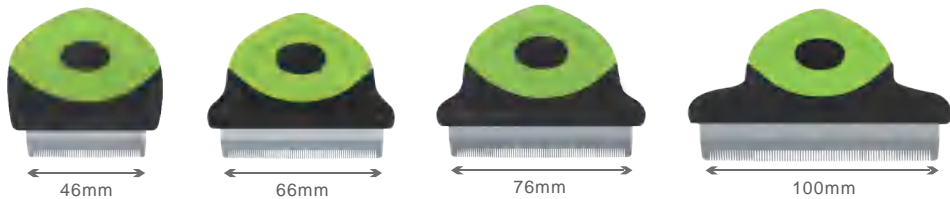

Straight blade

Replacable heads

	Model Number	Size	Weight
S	0101-031S	156*62*71MM	108G
M	0101-031M	156*75*71MM	118G
L	0101-031L	156*86*71MM	124G
XL	0101-031XL	156*110*71MM	137G

	Model Number	Size	Weight
S	0101-035S	145*70*50MM	156G
M	0101-035M	145*70*50MM	164G
L	0101-035L	145*100*50MM	184G