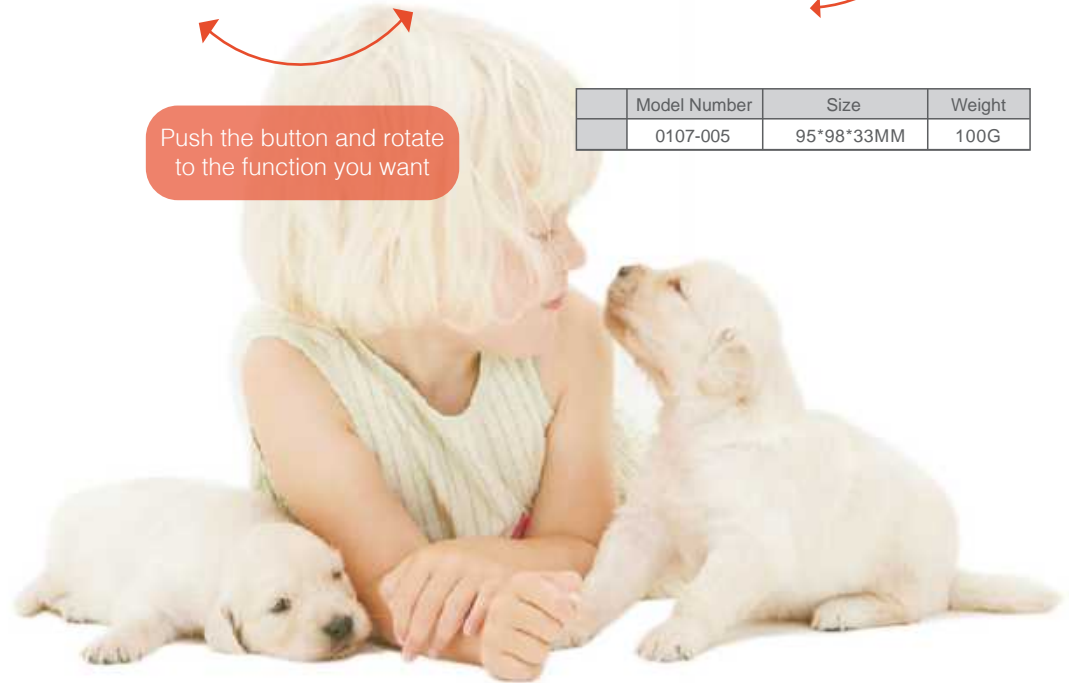

# 3-in-1 Pet Grooming Tool

Push

3-in-1

Push the button and rotate to the function you want

Model Number	Size	Weight
0107-005	95*98*33MM	100G

De-shedding comb

De-matting comb

Comb