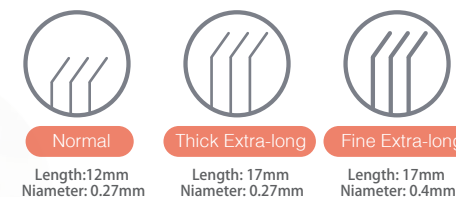

# Slicker Series

	Model Number	Size	Weight
S	HSAE-S	205*55*47MM	97G
L	HSAE-L	240*70*50MM	135G

	Model Number	Size	Weight
S	BSAI-S	205*55*29MM	76G
L	BSAI-L	240*70*32MM	101G

	Model Number	Size	Weight
S	BSAA062	150*62*35MM	70G
M	BSAA089	150*89*35MM	80G
L	BSAA118	170*118*35MM	110G
XL	BSAA122	190*122*40MM	130G