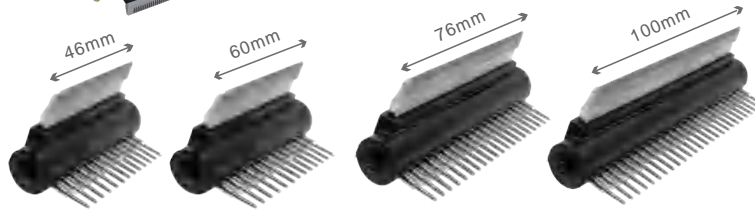

	Model Number	Size	Weight
S	0101-035S	145*70*50MM	156G
M	0101-035M	145*70*50MM	164G
L	0101-035L	145*100*50MM	184G

# De-shedding Series

De-Shedding blade FLIPS to rake comb

	Model Number	Size	Weight
S	GSU046-13	201*76*39MM	125G
M	GSU060-13	201*76*39MM	130G
L	GSU076-20	190*102*31MM	150G
XL	GSU100-26	190*126*32MM	170G