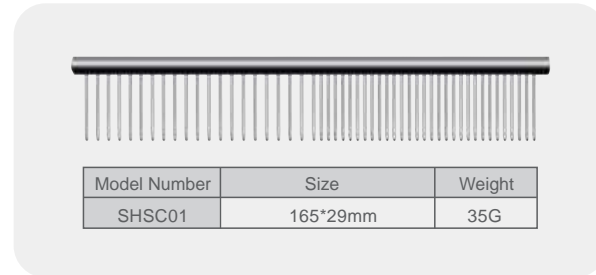

Model Number	Name	Weight
SHCL06S	6" Straight scissor	67G

# Scissors Series

Model Number	Name	Weight
SHD07S	7 " Straight scissor	76G

Model Number	Name	Weight
SHD07T	7" Thinning scissor	72G

Model Number	Name	Weight
SH07SD	7 " Straight scissor	77G

Model Number	Name	Weight
SH06SD	6" Straight scissor	63G