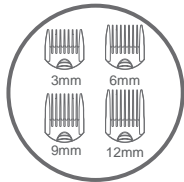

4 different clipping combs can be used for different demands of hair styles.