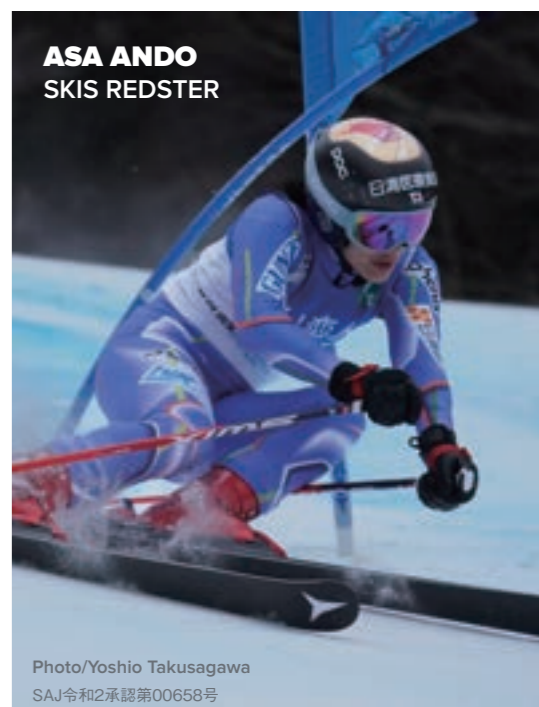

ASA ANDO
SKIS REDSTER

Photo/Yoshio Takusagawa
SAJ令和2承認第00658号