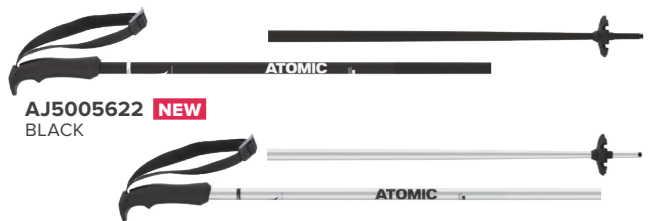

ALL MOUNTAIN

AMT

AJ5005622 NEW
BLACK

AJ5005624 NEW
WHITE

本体価格 ¥ 3,990-

SIZES (cm)	110, 115, 120, 125	BASKET	Piste Basket (60mm)
SHAFT	3* Aluminum Pole Technology	TIP	Steel Tip
GRIP	Ergonomic AMT Grip (1K)	FEATURES	Ergonomic M-Fit
STRAP	Standard Strap	WEIGHT (g) /POLE (sample size in cm)	260 / 125

made in CHINA