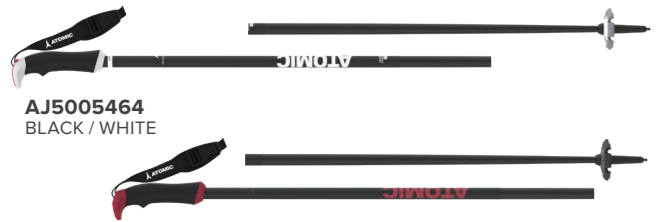

ALL MOUNTAIN

AMT CARBON SQS

AJ5005464
BLACK / WHITE

AJ5005588 NEW
CARBON ARC / RED

本体価格 ¥ 7,990-

SIZES (cm)	110, 115, 120, 125	BASKET	Piste Basket (2K) (60mm)
SHAFT	4* Carbon Pole Technology	TIP	Steel Tip
GRIP	Ergonomic AMT Grip (2K)	FEATURES	SQS - Safety Quick Release System, Ergonomic M-Fit
STRAP	Padded Strap	WEIGHT (g) /POLE (sample size in cm)	240 / 125

made in CHINA