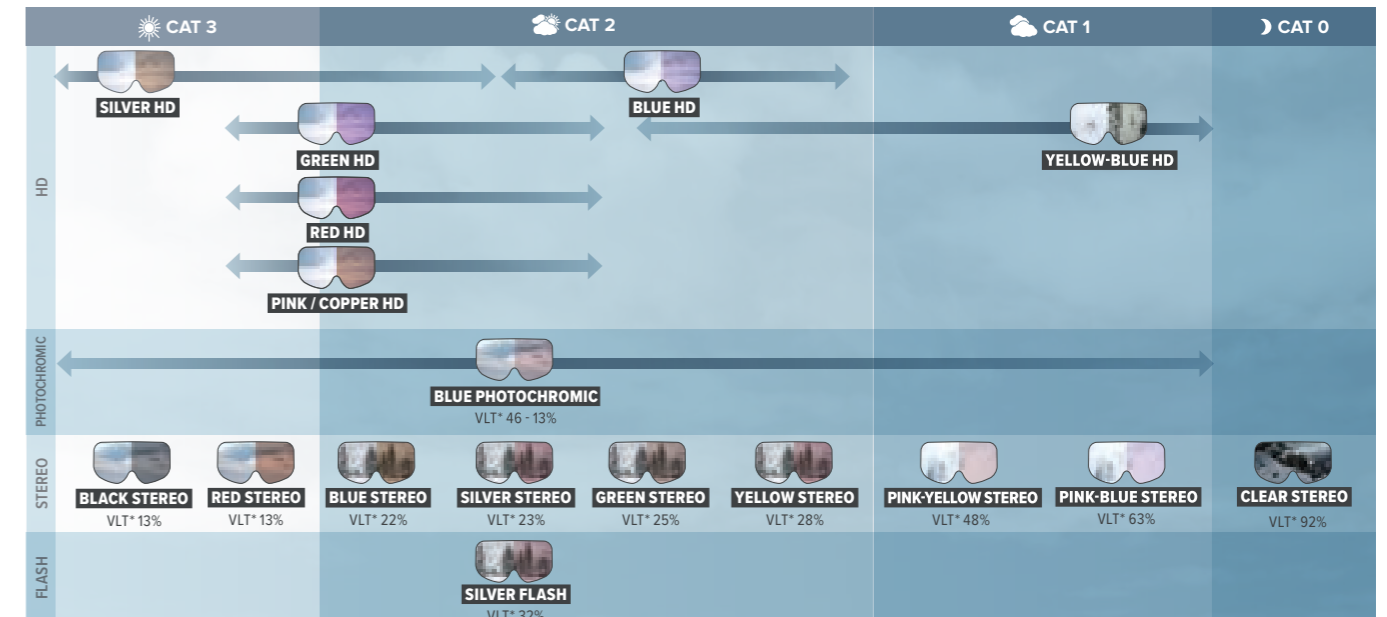

SPHERICAL SAVOR

FIT	Medium Fit
VLT(%)	-
FRAME AND EXTRAS	Live Fit Frame, Vent Foam, Adaptive LF Tri-Layer Face Foam, Silicone-coated Strap, Over The Glasses Compatible (OTG LITE), Including Microfiber Goggle Bag
LENS TECHNOLOGY	Cylindrical Double Lens, HD Lens Technology, Stereo Lens Technology, Supreme Anti-scratch Outer Lens (PC), Hydrophobic Lens Coating, Anti-fog Inner Lens (AC), Easy Lens Switch

made in ROMANIA

FIT	Medium Fit
VLT(%)	-
FRAME AND EXTRAS	Live Fit Frame, Vent Foam, Adaptive LF Tri-Layer Face Foam, Silicone-coated Strap, Over The Glasses Compatible (OTG LITE), Including Microfiber Goggle Bag
LENS TECHNOLOGY	Cylindrical Double Lens, Photochromic Lens Technology, Stereo Lens Technology, Supreme Anti-scratch Outer Lens (PC), Hydrophobic Lens Coating, Anti-fog Inner Lens (AC), Easy Lens Switch

made in ROMANIA

FIT	Medium Fit
VLT(%)	32
FRAME AND EXTRAS	Live Fit Frame, Vent Foam, Dual Layer Face Foam, Over The Glasses Compatible (OTG LITE), Including Microfiber Goggle Bag
LENS TECHNOLOGY	Cylindrical Double Lens, Flash Lens Technology, Supreme Anti-scratch Outer Lens (PC), Hydrophobic Lens Coating, Anti-fog Inner Lens (AC), Easy Lens Switch

made in ROMANIA

*Visible Light Transmission **matching Savor and Savor GT Visor ***not available as spare lens