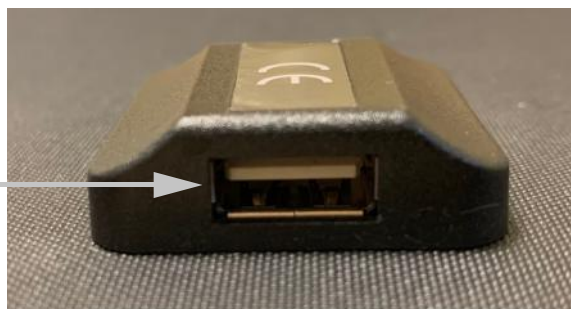

Features & Specs

Model	Solar 10
Power	10W (STC)
V out	USB Connector: 5Vdc
I out	USB Connector: up to 2A
Unfolded Size	12.8" x 9.9" (325mm x 252mm)
Folded Size	6.4" x 9.9" (163mm x 252mm)
Net Weight	0.6 lbs (288g)
Cell Types	Monocrystalline Silicone

- ✔️ ETFE solar collecting surface is water resistant and also dirt resistant. Easily clean the Solar Panel with just a damp cloth.
- ✔️ ETFE surface is embossed to reduce reflected light and increase light capture by 5% compared to a smooth flat surface.
- ✔️ Heat laminated fabric design allows the Solar10 to be folded into an easy to transport size.
- ✔️ USB 5V port allows you to charge any small device that uses USB power.

USB Output