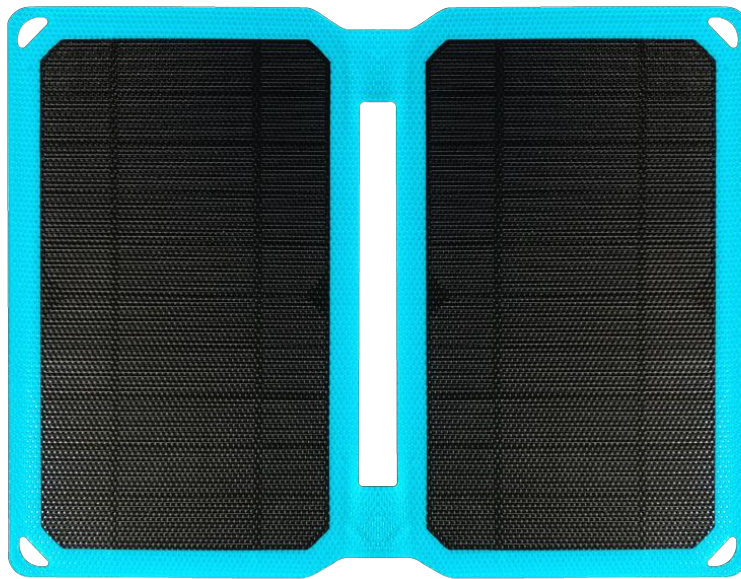

Product Compatibility

Thank you for choosing GoSun's Solar10 solar panel. This 10W (STC) folding solar panel is designed to charge any standard USB device such as tablets, mobile devices, and handheld GPS devices anywhere and anytime

Features & Specs

| | |
|---------------|------------------------------|
| Model | Solar 10 |
| Power | 10W (STC) |
| V out | USB Connector: 5Vdc |
| I out | USB Connector: up to 2A |
| Unfolded Size | 12.8" x 9.9" (325mm x 252mm) |
| Folded Size | 6.4" x 9.9" (163mm x 252mm) |
| Net Weight | 0.6 lbs (288g) |
| Cell Types | Monocrystalline Silicone |

- ✔️ ETFE solar collecting surface is water resistant and also dirt resistant. Easily clean the Solar Panel with just a damp cloth.
- ✔️ ETFE surface is embossed to reduce reflected light and increase light capture by 5% compared to a smooth flat surface.
- ✔️ Heat laminated fabric design allows the Solar10 to be folded into an easy to transport size.
- ✔️ USB 5V port allows you to charge any small device that uses USB power.

- ① Unfold the Solar10 and Face the solar cells towards the sun. You may need to lean the solar panel against something to get the most direct exposure to the sun. In cloudy conditions, some power can still be generated, face the solar panel in the general direction of the sun if possible for the best result.
- ③ USB Outlet: using the USB Cable provided with the device you wish to power/charge, plug the USB cable into the USB port of the Solar10, and the other end into your device.
- ⑤ Clean only with water and a cloth, a small amount of mild soap can be used if needed. Do not submerge or hose down with water or any other liquid.
- ⑥ When not in use, store in a cool, dry place. Do not stack items on top of the Solar10