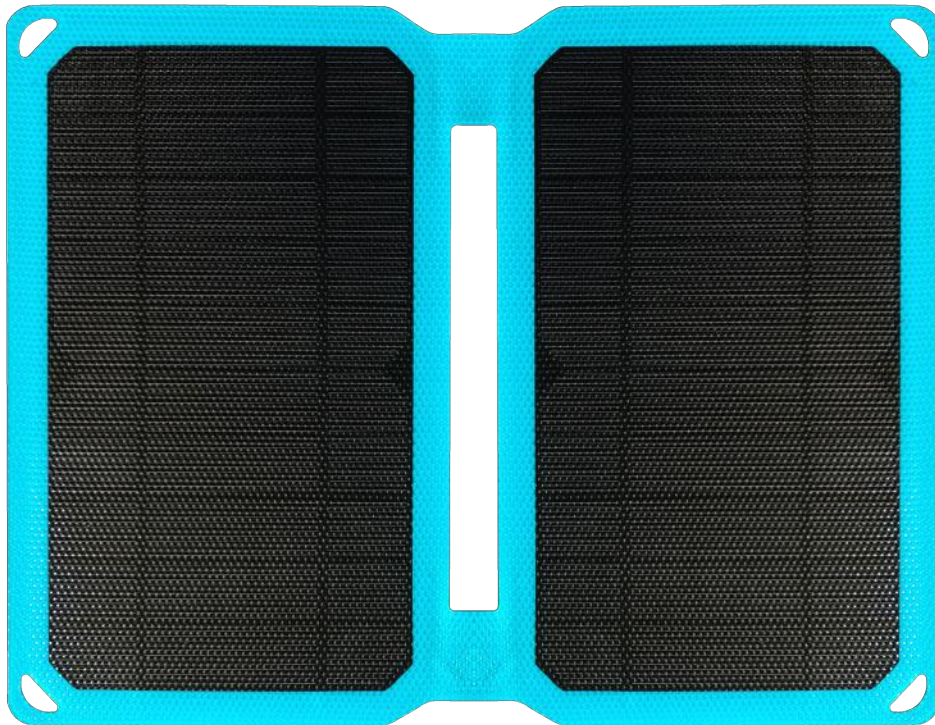

Portable, Flexible 10 Watt
Solar Panel

gosun.co/manuals

Manual de usuario en Espanol
Manuel d'utilisation en Français
Gebruikershandleiding auf Deutsch
日本語のユーザーマニュアル
中文用户手册