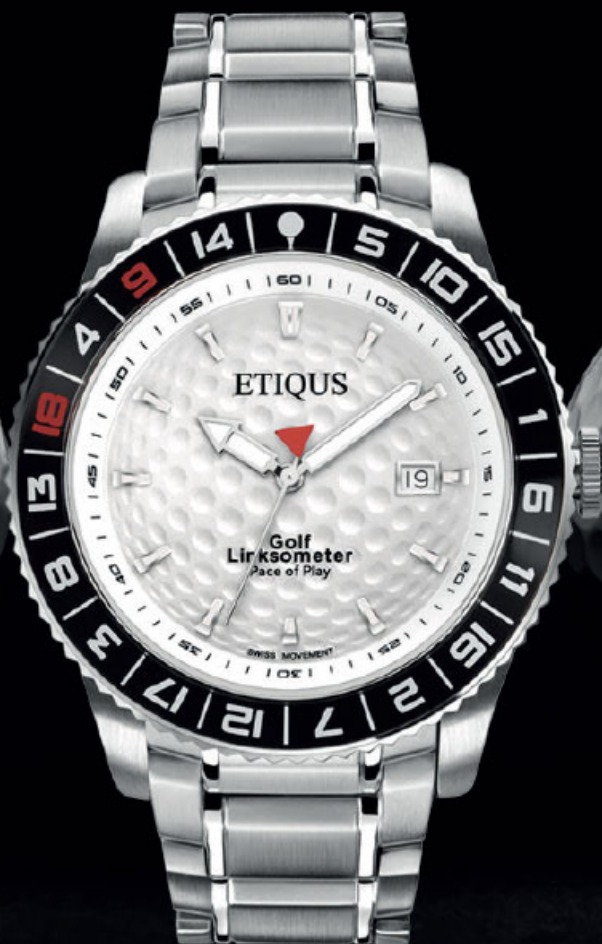

# ETIQUS

YOUR ETIQUS TIMEPIECE  
SIZE GUIDE

DISTINCTIVE TIMEPIECES FOR GOLFERS

**THE GOLF BALL**

DIAMETER: 42.67MM MIN  
WEIGHT: 45.93 GRM MAX

**THE SPORT PRO**

STRAP: STAINLESS STEEL  
DIAMETER: 46MM  
WEIGHT: 214GRM MAX

**THE SPORT PRO IONIC**

STRAP: STAINLESS STEEL  
DIAMETER: 46MM  
WEIGHT: 214GRM MAX

**THE SPORT TOUR**

STRAP: STAINLESS STEEL  
DIAMETER: 42MM  
WEIGHT: 166GRM MAX

**THE CLASSIC TOUR**

STRAP: STAINLESS STEEL  
DIAMETER: 42MM  
WEIGHT: 130GRM MAX

**THE CLASSIC LADY**

STRAP: STAINLESS STEEL  
DIAMETER: 38MM  
WEIGHT: 136GRM MAX