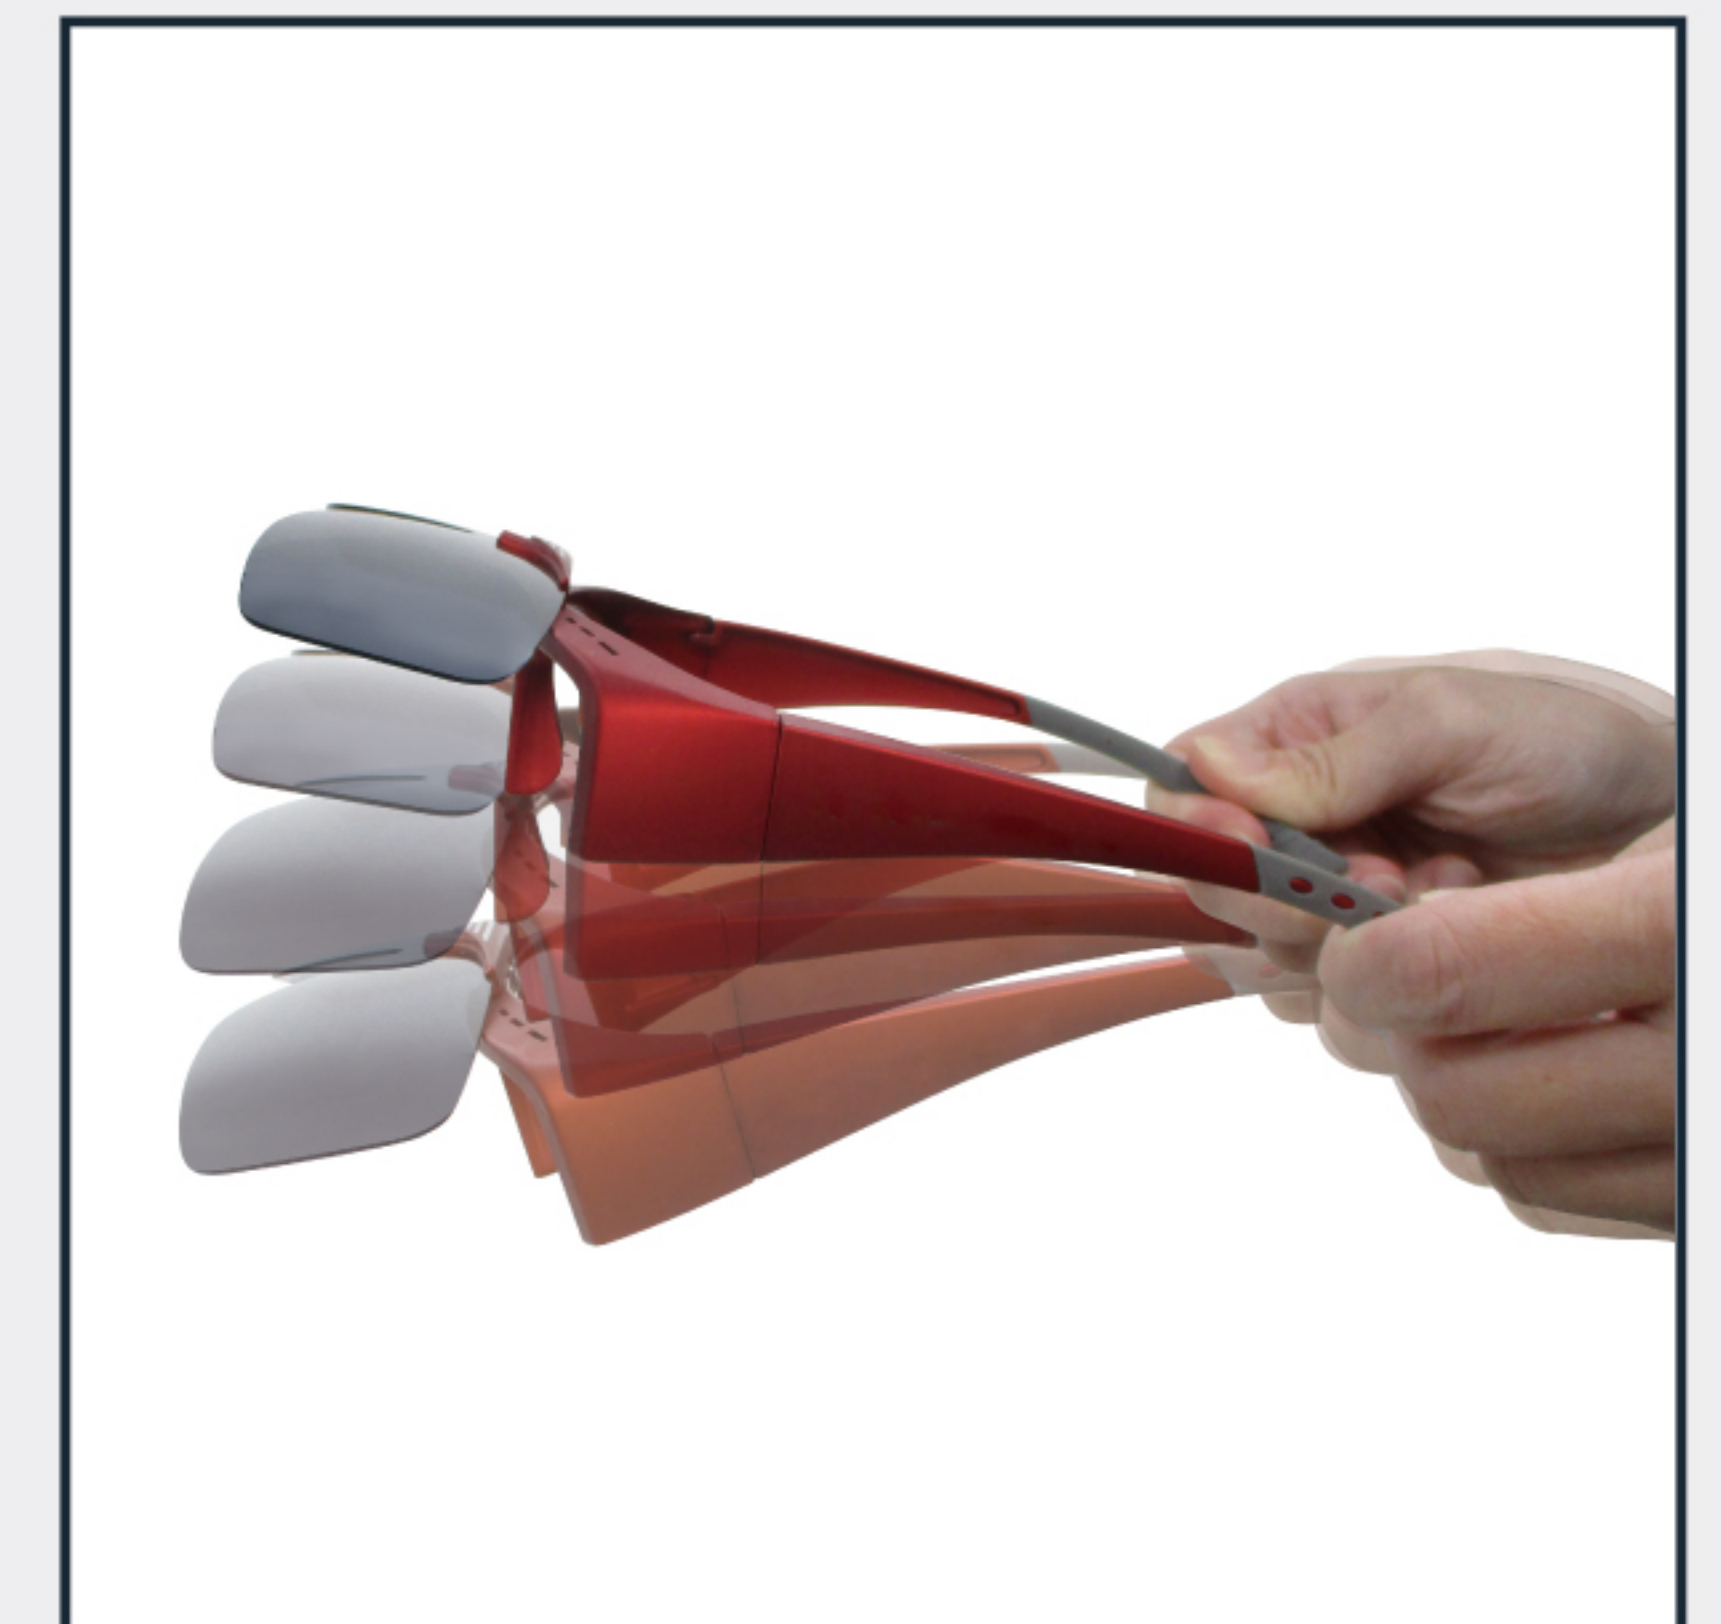

WYNIST
EYEWEAR

Flip-Up Fitover Sunglasses

G906-2

G906-1

Won't flip down while doing sport

Swappable lens

This feature allows further expandability. You can use the polarized lenses during the day or the yellow night vision lenses at night. Both lenses help you see clearly when driving with less eye fatigue.

Swap lens easily

Insert into the slot
Press until it clicks