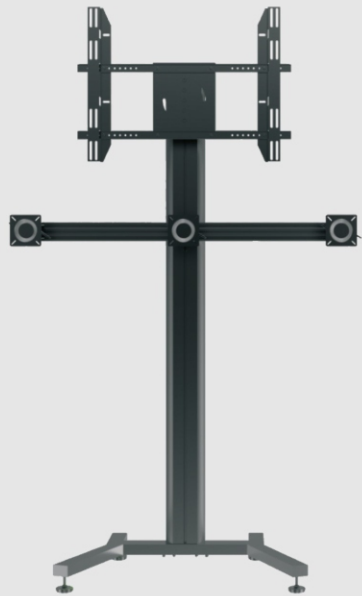

# Public Floor Stand

# Public Floor Stand

RK 302A

RK 302B

RK 302A

RK 302B

RK 302A

RK 302B

Model	RK 302A	RK 302B	RK 302C	RK 302D	RK 302E	RK 302F
Color	Black or Silver	Black or Silver	Black or Silver	Black or Silver	Black or Silver	Black or Silver
Material	Alu. /SPCC	Alu. /SPCC	Alu. /SPCC	Alu. /SPCC	Alu. /SPCC	Alu. /SPCC
Suggest size	30-60" 10-24"	30-60" 10-24"	30-60" 10-24"	30-60" 10-24"	30-60" 10-24"	30-60" 10-24"
Loading Capacity	100kgs	100kgs	100kgs	100kgs	100kgs	100kgs
VESA Standard	Max.800*400 Max.75/100	Max.800*400 Max.75/100	Max.800*400 Max.75/100	Max.800*400 Max.75/100	Max.800*400 Max.75/100	Max.800*400 Max.75/100
Tilt	-5° +15°	-5° +15°	-5° +15°	-5° +15°	-5° +15°	-5° +15°
Orientation	Landscape Portrait	Landscape Portrait	Landscape Portrait	Landscape Portrait	Landscape Portrait	Landscape Portrait
Power Rail	Yes	Yes	Yes	Yes	Yes	Yes
Cable management	Yes	Yes	Yes	Yes	Yes	Yes

# Public Floor Stand

**RK 303A**

**RK 303B**

**RK 303C**

**RK 303D**