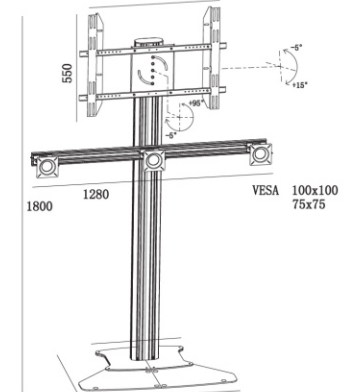

# Public Floor Stand

RK 303A

RK 303B

RK 303C

RK 303D

RK 303E

RK 303F

Model	RK 303A	RK 303B	RK 303C	RK 303D	RK 303E	RK 303F
<b>Color</b>	Black or Silver	Black or Silver	Black or Silver	Black or Silver	Black or Silver	Black or Silver
<b>Material</b>	Alu. /SPCC	Alu. /SPCC	Alu. /SPCC	Alu. /SPCC	Alu. /SPCC	Alu. /SPCC
<b>Suggest size</b>	30-60" 10-24"	30-60" 10-24"	30-60" 10-24"	30-60" 10-24"	30-60" 10-24"	30-60" 10-24"
<b>Loading Capacity</b>	100kgs	100kgs	100kgs	100kgs	100kgs	100kgs
<b>VESA Standard</b>	Max.800*400 Max.75/100	Max.800*400 Max.75/100	Max.800*400 Max.75/100	Max.800*400 Max.75/100	Max.800*400 Max.75/100	Max.800*400 Max.75/100
<b>Tilt</b>	-5° +15°	-5° +15°	-5° +15°	-5° +15°	-5° +15°	-5° +15°
<b>Orientation</b>	Landscape Portrait	Landscape Portrait	Landscape Portrait	Landscape Portrait	Landscape Portrait	Landscape Portrait
<b>Power Rail</b>	Yes	Yes	Yes	Yes	Yes	Yes
<b>Cable management</b>	Yes	Yes	Yes	Yes	Yes	Yes