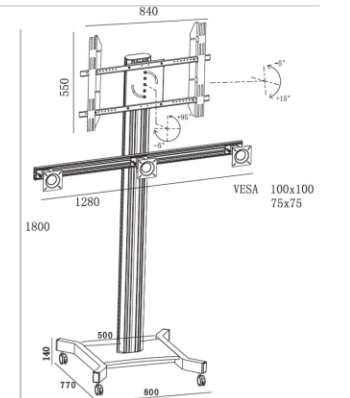

# Public Floor Stand

RK 303A

RK 303B

RK 303C

RK 303D

RK 303E

RK 303F

Model	RK 303A	RK 303B	RK 303C	RK 303D	RK 303E	RK 303F
<b>Color</b>	Black or Silver	Black or Silver	Black or Silver	Black or Silver	Black or Silver	Black or Silver
<b>Material</b>	Alu. /SPCC	Alu. /SPCC	Alu. /SPCC	Alu. /SPCC	Alu. /SPCC	Alu. /SPCC
<b>Suggest size</b>	30-60" 10-24"	30-60" 10-24"	30-60" 10-24"	30-60" 10-24"	30-60" 10-24"	30-60" 10-24"
<b>Loading Capacity</b>	100kgs	100kgs	100kgs	100kgs	100kgs	100kgs
<b>VESA Standard</b>	Max.800*400 Max.75/100	Max.800*400 Max.75/100	Max.800*400 Max.75/100	Max.800*400 Max.75/100	Max.800*400 Max.75/100	Max.800*400 Max.75/100
<b>Tilt</b>	-5° +15°	-5° +15°	-5° +15°	-5° +15°	-5° +15°	-5° +15°
<b>Orientation</b>	Landscape Portrait	Landscape Portrait	Landscape Portrait	Landscape Portrait	Landscape Portrait	Landscape Portrait
<b>Power Rail</b>	Yes	Yes	Yes	Yes	Yes	Yes
<b>Cable management</b>	Yes	Yes	Yes	Yes	Yes	Yes