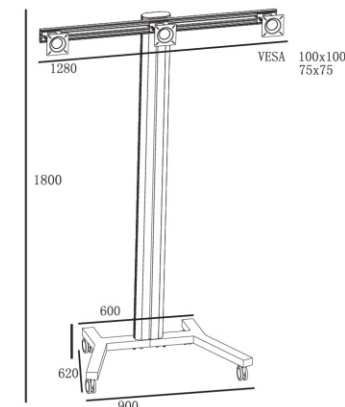

Width adjustment

RK 003B