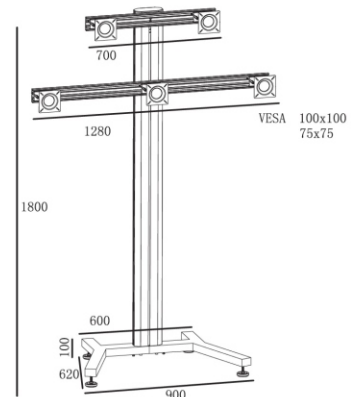

Public Floor Stand

Model	RK 005A	RK 005B	RK 005C	RK 005D	RK 005E	RK 005F
Color	Black or Silver	Black or Silver	Black or Silver	Black or Silver	Black or Silver	Black or Silver
Material	Alu. /SPCC	Alu. /SPCC	Alu. /SPCC	Alu. /SPCC	Alu. /SPCC	Alu. /SPCC
Suggest size	10-24"	10-24"	10-24"	10-24"	10-24"	10-24"
Loading Capacity	75kgs	75kgs	75kgs	75kgs	75kgs	75kgs
VESA Standard	75*75 100*100	75*75 100*100	75*75 100*100	75*75 100*100	75*75 100*100	75*75 100*100
Tilt	Yes	Yes	Yes	Yes	Yes	Yes
Orientation	Landscape Portrait	Landscape Portrait	Landscape Portrait	Landscape Portrait	Landscape Portrait	Landscape Portrait
Power Rail	Yes	Yes	Yes	Yes	Yes	Yes
Cable management	Yes	Yes	Yes	Yes	Yes	Yes

Public Floor Stand

RK 005C