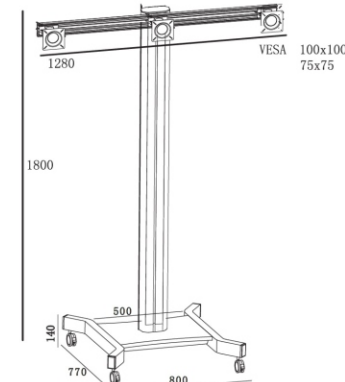

Public Floor Stand

Model	RK 003A	RK 003B	RK 003C	RK 003D	RK 003E	RK 003F
Color	Black or Silver	Black or Silver	Black or Silver	Black or Silver	Black or Silver	Black or Silver
Material	Alu. /SPCC	Alu. /SPCC	Alu. /SPCC	Alu. /SPCC	Alu. /SPCC	Alu. /SPCC
Suggest size	10-24"	10-24"	10-24"	10-24"	10-24"	10-24"
Loading Capacity	45kgs	45kgs	45kgs	45kgs	45kgs	45kgs
VESA Standard	75*75 100*100	75*75 100*100	75*75 100*100	75*75 100*100	75*75 100*100	75*75 100*100
Tilt	Yes	Yes	Yes	Yes	Yes	Yes
Orientation	Landscape Portrait	Landscape Portrait	Landscape Portrait	Landscape Portrait	Landscape Portrait	Landscape Portrait
Power Rail	Yes	Yes	Yes	Yes	Yes	Yes
Cable management	Yes	Yes	Yes	Yes	Yes	Yes

Public Floor Stand

RK 003B