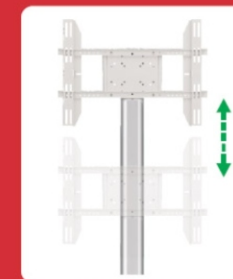

Height Adjustable