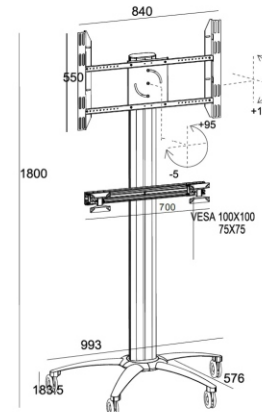

Public Floor Stand

RK 302A