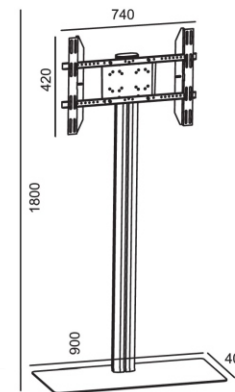

Public Floor Stand

Model	RK 109A	RK 109B	RK 109C	RK 109D	RK 109E	RK 109F
Color	Black or Silver	Black or Silver	Black or Silver	Black or Silver	Black or Silver	Black or Silver
Material	Alu. / SPCC	Alu. / SPCC	Alu. / SPCC	Alu. / SPCC	Alu. / SPCC	Alu. / SPCC
Suggest size	50-110"	50-110"	50-110"	50-110"	50-110"	50-110"
Loading Capacity	125kgs	125kgs	125kgs	125kgs	125kgs	125kgs
VESA Standard	Max. 800*600	Max. 800*600	Max. 800*600	Max. 800*600	Max. 800*600	Max. 800*600
Tilt	-5° +15°	-5° +15°	-5° +15°	-5° +15°	-5° +15°	-5° +15°
Orientation	Landscape	Landscape	Landscape	Landscape	Landscape	Landscape
Power Rail	NO	NO	NO	NO	NO	NO
Cable management	Yes	Yes	Yes	Yes	Yes	Yes

Public Floor Stand

RK 109E