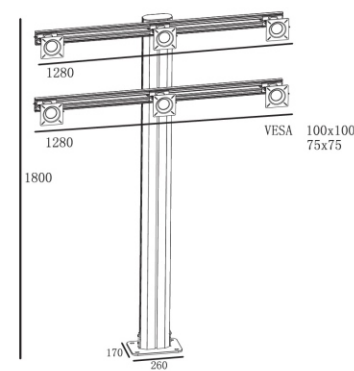

Public Floor Stand

Model	RK 006A	RK 006B	RK 006C	RK 006D	RK 006E	RK 006F
Color	Black or Silver	Black or Silver	Black or Silver	Black or Silver	Black or Silver	Black or Silver
Material	Alu. /SPCC	Alu. /SPCC	Alu. /SPCC	Alu. /SPCC	Alu. /SPCC	Alu. /SPCC
Suggest size	10-24"	10-24"	10-24"	10-24"	10-24"	10-24"
Loading Capacity	90kgs	90kgs	90kgs	90kgs	90kgs	90kgs
VESA Standard	75*75 100*100	75*75 100*100	75*75 100*100	75*75 100*100	75*75 100*100	75*75 100*100
Tilt	Yes	Yes	Yes	Yes	Yes	Yes
Orientation	Landscape Portrait	Landscape Portrait	Landscape Portrait	Landscape Portrait	Landscape Portrait	Landscape Portrait
Power Rail	Yes	Yes	Yes	Yes	Yes	Yes
Cable management	Yes	Yes	Yes	Yes	Yes	Yes

Public Floor Stand

RK 006E