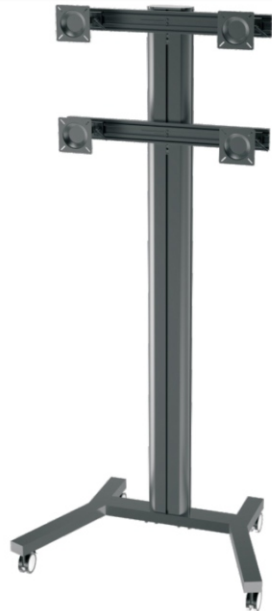

Public Floor Stand

RK 004B

Public Floor Stand
Socket Outlet on back of pillar

Cable Management
Wheelbase / Floorbase / Floormunt Base available