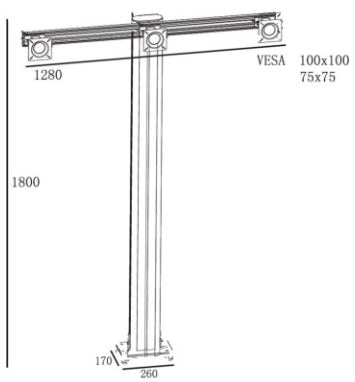

Public Floor Stand

Model	RK 003A	RK 003B	RK 003C	RK 003D	RK 003E	RK 003F
Color	Black or Silver	Black or Silver	Black or Silver	Black or Silver	Black or Silver	Black or Silver
Material	Alu. /SPCC	Alu. /SPCC	Alu. /SPCC	Alu. /SPCC	Alu. /SPCC	Alu. /SPCC
Suggest size	10-24"	10-24"	10-24"	10-24"	10-24"	10-24"
Loading Capacity	45kgs	45kgs	45kgs	45kgs	45kgs	45kgs
VESA Standard	75*75 100*100	75*75 100*100	75*75 100*100	75*75 100*100	75*75 100*100	75*75 100*100
Tilt	Yes	Yes	Yes	Yes	Yes	Yes
Orientation	Landscape Portrait	Landscape Portrait	Landscape Portrait	Landscape Portrait	Landscape Portrait	Landscape Portrait
Power Rail	Yes	Yes	Yes	Yes	Yes	Yes
Cable management	Yes	Yes	Yes	Yes	Yes	Yes

Public Floor Stand

RK 003A