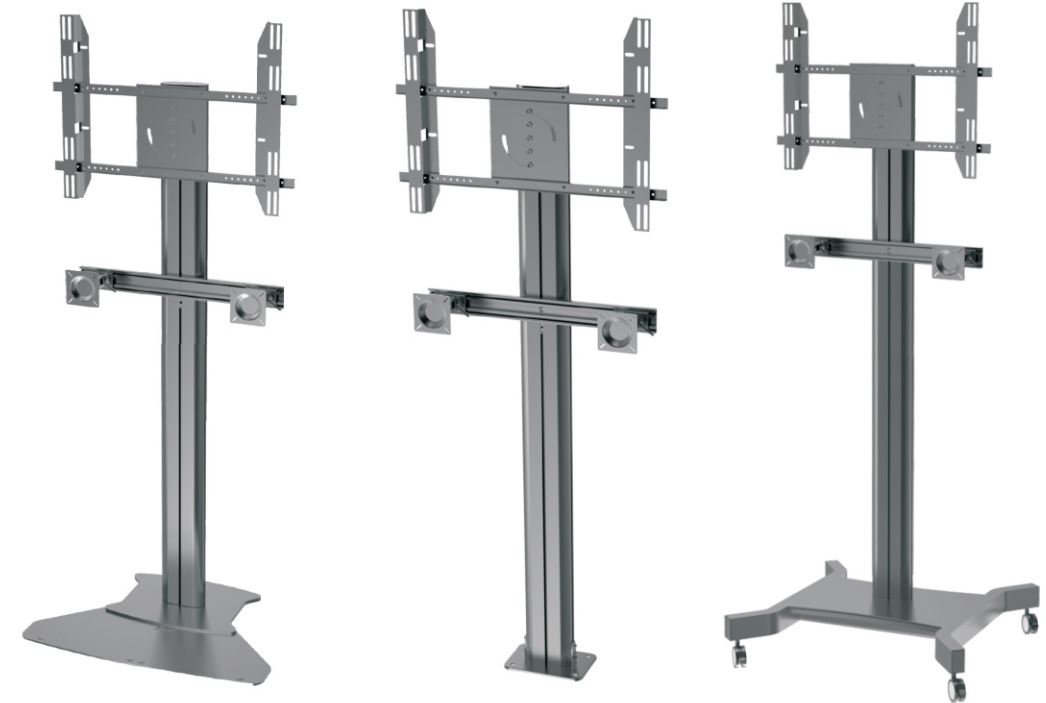

Public Floor Stand

Public Floor Stand

RK 302D

RK 302E

RK 302F