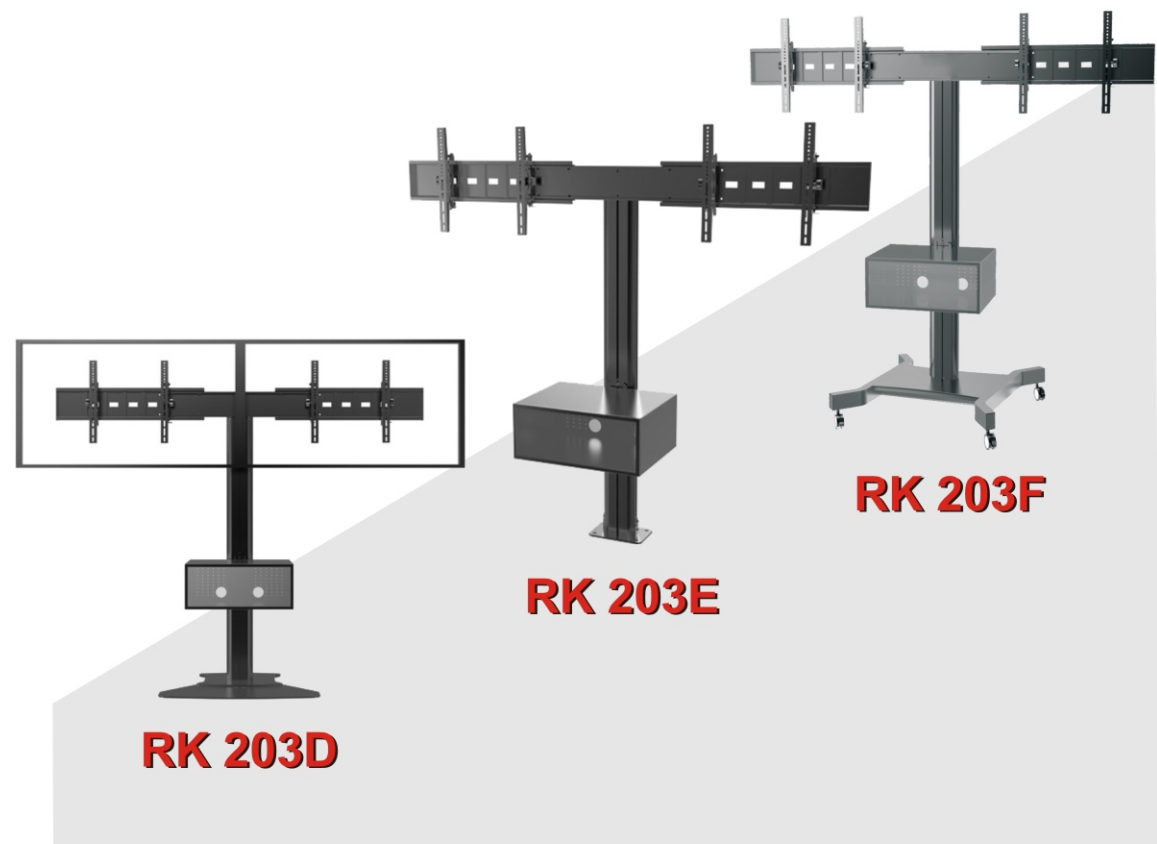

Public Floor Stand