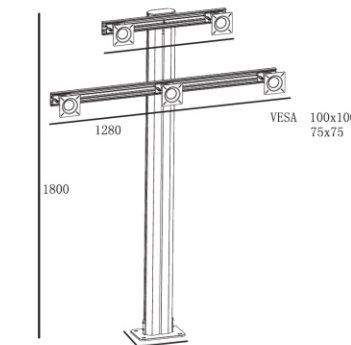

Public Floor Stand

Model	RK 005A	RK 005B	RK 005C	RK 005D	RK 005E	RK 005F
Color	Black or Silver	Black or Silver	Black or Silver	Black or Silver	Black or Silver	Black or Silver
Material	Alu. /SPCC	Alu. /SPCC	Alu. /SPCC	Alu. /SPCC	Alu. /SPCC	Alu. /SPCC
Suggest size	10-24"	10-24"	10-24"	10-24"	10-24"	10-24"
Loading Capacity	75kgs	75kgs	75kgs	75kgs	75kgs	75kgs
VESA Standard	75*75 100*100	75*75 100*100	75*75 100*100	75*75 100*100	75*75 100*100	75*75 100*100
Tilt	Yes	Yes	Yes	Yes	Yes	Yes
Orientation	Landscape Portrait	Landscape Portrait	Landscape Portrait	Landscape Portrait	Landscape Portrait	Landscape Portrait
Power Rail	Yes	Yes	Yes	Yes	Yes	Yes
Cable management	Yes	Yes	Yes	Yes	Yes	Yes

Public Floor Stand

RK 005E