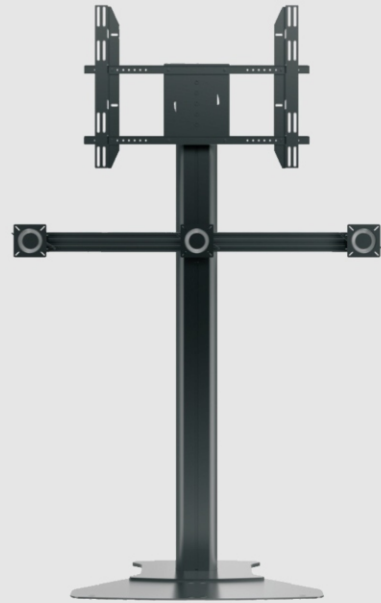

# Public Floor Stand

**RK 303A**

**RK 303B**

**RK 303C**

**RK 303D**

# Public Floor Stand

**RK 303E**

**RK 303F**

Public Floor Stand  
 Cable Management  
 Wheelbase / Floorbase / Floormount Base available

Orientation: Landscape/Portrait  
 Socket outlet on back of pillar

Portrait & Landscape