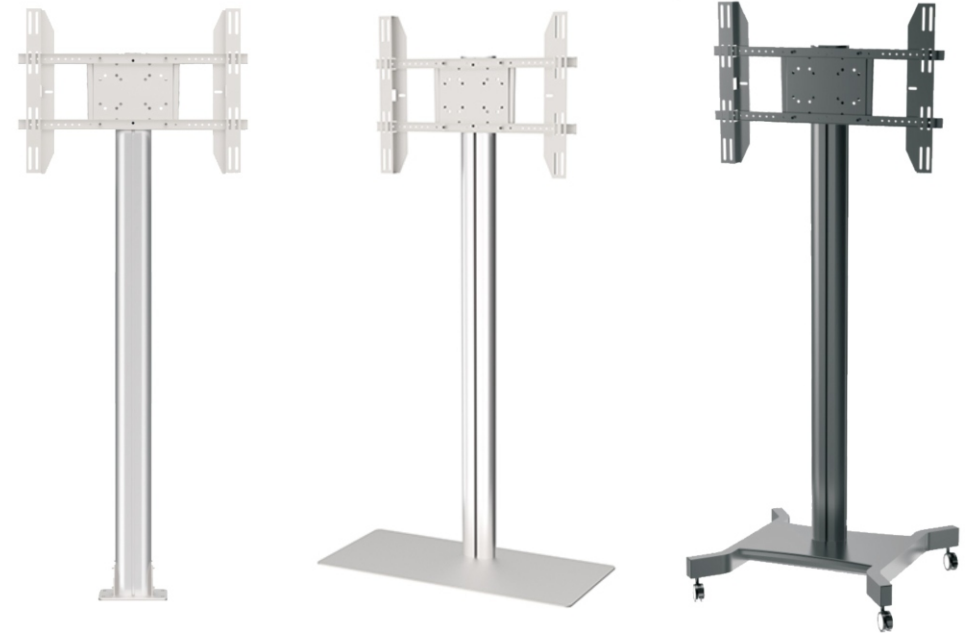

## RIFE TECHNOLOGIES

The Public Floor Stand series are one of the most flexible and multifunctional display stand series of its kind. The Public Floor Stand can be used with a single or double screen in a standard landscape mode or a portrait mode. It can be configured with rows of screens making a 4, 6, or even 9 screen solutions possible. An optional Floorstand base can be drilled into the floor to make the stand stay safe and in its place in any public environment.

# Public Floor Stand

RK 203A

RK 203B

RK 203C

RK 203D

RK 203E

RK 203F

Model	RK 203A	RK 203B	RK 203C	RK 203D	RK 203E	RK 203F
Color	Black or Silver	Black or Silver	Black or Silver	Black or Silver	Black or Silver	Black or Silver
Material	Alu. /SPCC	Alu. /SPCC	Alu. /SPCC	Alu. /SPCC	Alu. /SPCC	Alu. /SPCC
Suggest size	30-60"	30-60"	30-60"	30-60"	30-60"	30-60"
Loading Capacity	120kgs	120kgs	120kgs	120kgs	120kgs	120kgs
VESA Standard	Max. 800*400	Max. 800*400	Max. 800*400	Max. 800*400	Max. 800*400	Max. 800*400
Tilt	-5° - +15°	-5° - +15°	-5° - +15°	-5° - +15°	-5° - +15°	-5° - +15°
Orientation	Landscape Portrait	Landscape Portrait	Landscape Portrait	Landscape Portrait	Landscape Portrait	Landscape Portrait
Power Rail	Yes	Yes	Yes	Yes	Yes	Yes
Cable management	Yes	Yes	Yes	Yes	Yes	Yes

# Public Floor Stand

**RK 109A**

**RK 109B**

**RK 109C**

# Public Floor Stand

**RK 109D**

**RK 109E**

**RK 109F**

Public Floor Stand  
Cable management  
Wheelbase / Floorbase / Floormount Base available

Orientation: Landscape / portrait  
W/O Socket Outlet on back of pillar  
Lock Optional