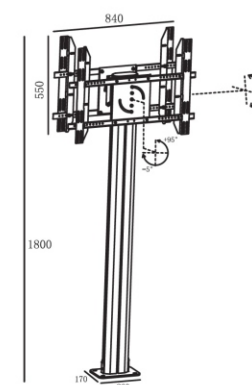

Public Floor Stand

Model	RK 200A	RK 200B	RK 200C	RK 200D	RK 200E	RK 200F
Color	Black or Silver	Black or Silver	Black or Silver	Black or Silver	Black or Silver	Black or Silver
Material	Alu. /SPCC	Alu. /SPCC	Alu. /SPCC	Alu. /SPCC	Alu. /SPCC	Alu. /SPCC
Suggest size	30-60"	30-60"	30-60"	30-60"	30-60"	30-60"
Loading Capacity	100kgs	100kgs	100kgs	100kgs	100kgs	100kgs
VESA Standard	Max. 800*400	Max. 800*400	Max. 800*400	Max. 800*400	Max. 800*400	Max. 800*400
Tilt	-5° +15°	-5° +15°	-5° +15°	-5° +15°	-5° +15°	-5° +15°
Orientation	Landscape Portrait	Landscape Portrait	Landscape Portrait	Landscape Portrait	Landscape Portrait	Landscape Portrait
Power Rail	Yes	Yes	Yes	Yes	Yes	Yes
Cable management	Yes	Yes	Yes	Yes	Yes	Yes

Public Floor Stand

RK 200B