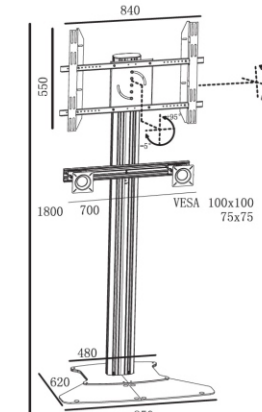

Public Floor Stand

Public Floor Stand

RK 302A

Model	RK 302A	RK 302B	RK 302C	RK 302D	RK 302E	RK 302F
Color	Black or Silver	Black or Silver	Black or Silver	Black or Silver	Black or Silver	Black or Silver
Material	Alu. /SPCC	Alu. /SPCC	Alu. /SPCC	Alu. /SPCC	Alu. /SPCC	Alu. /SPCC
Suggest size	30-60" 10-24"	30-60" 10-24"	30-60" 10-24"	30-60" 10-24"	30-60" 10-24"	30-60" 10-24"
Loading Capacity	100kgs	100kgs	100kgs	100kgs	100kgs	100kgs
VESA Standard	Max.800*400 Max.75/100	Max.800*400 Max.75/100	Max.800*400 Max.75/100	Max.800*400 Max.75/100	Max.800*400 Max.75/100	Max.800*400 Max.75/100
Tilt	-5° +15°	-5° +15°	-5° +15°	-5° +15°	-5° +15°	-5° +15°
Orientation	Landscape Portrait	Landscape Portrait	Landscape Portrait	Landscape Portrait	Landscape Portrait	Landscape Portrait
Power Rail	Yes	Yes	Yes	Yes	Yes	Yes
Cable management	Yes	Yes	Yes	Yes	Yes	Yes