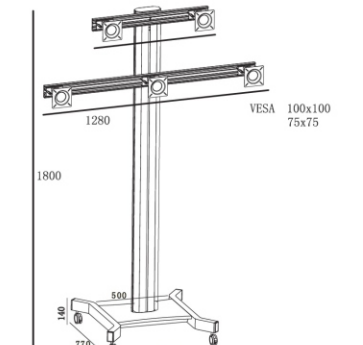

Public Floor Stand

Model	RK 005A	RK 005B	RK 005C	RK 005D	RK 005E	RK 005F
Color	Black or Silver	Black or Silver	Black or Silver	Black or Silver	Black or Silver	Black or Silver
Material	Alu. /SPCC	Alu. /SPCC	Alu. /SPCC	Alu. /SPCC	Alu. /SPCC	Alu. /SPCC
Suggest size	10-24"	10-24"	10-24"	10-24"	10-24"	10-24"
Loading Capacity	75kgs	75kgs	75kgs	75kgs	75kgs	75kgs
VESA Standard	75*75 100*100	75*75 100*100	75*75 100*100	75*75 100*100	75*75 100*100	75*75 100*100
Tilt	Yes	Yes	Yes	Yes	Yes	Yes
Orientation	Landscape Portrait	Landscape Portrait	Landscape Portrait	Landscape Portrait	Landscape Portrait	Landscape Portrait
Power Rail	Yes	Yes	Yes	Yes	Yes	Yes
Cable management	Yes	Yes	Yes	Yes	Yes	Yes

Public Floor Stand

RK 005F