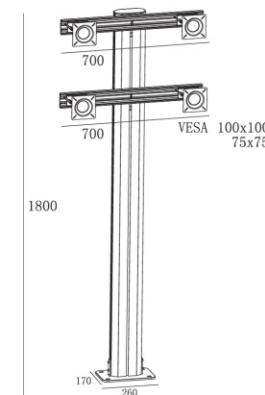

Public Floor Stand

Model	RK 004A	RK 004B	RK 004C	RK 004D	RK 004E	RK 004F
Color	Black or Silver	Black or Silver	Black or Silver	Black or Silver	Black or Silver	Black or Silver
Material	Alu. /SPCC	Alu. /SPCC	Alu. /SPCC	Alu. /SPCC	Alu. /SPCC	Alu. /SPCC
Suggest size	10-24"	10-24"	10-24"	10-24"	10-24"	10-24"
Loading Capacity	60kgs	60kgs	60kgs	60kgs	60kgs	60kgs
VESA Standard	75*75 100*100	75*75 100*100	75*75 100*100	75*75 100*100	75*75 100*100	75*75 100*100
Tilt	Yes	Yes	Yes	Yes	Yes	Yes
Orientation	Landscape Portrait	Landscape Portrait	Landscape Portrait	Landscape Portrait	Landscape Portrait	Landscape Portrait
Power Rail	Yes	Yes	Yes	Yes	Yes	Yes
Cable management	Yes	Yes	Yes	Yes	Yes	Yes

Public Floor Stand

RK 004A