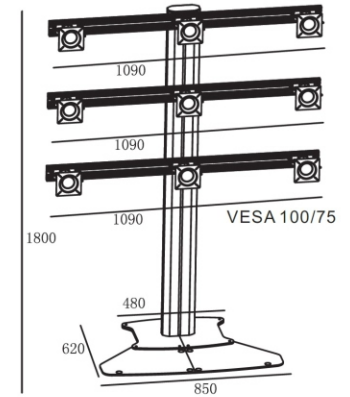

Public Floor Stand

Model	RK 009A	RK 009B	RK 009C	RK 009D	RK 009E	RK 009F
Color	Black or Silver	Black or Silver	Black or Silver	Black or Silver	Black or Silver	Black or Silver
Material	Alu. /SPCC	Alu. /SPCC	Alu. /SPCC	Alu. /SPCC	Alu. /SPCC	Alu. /SPCC
Suggest size	10-24"	10-24"	10-24"	10-24"	10-24"	10-24"
Loading Capacity	135kgs	135kgs	135kgs	135kgs	135kgs	135kgs
VESA Standard	75*75 100*100	75*75 100*100	75*75 100*100	75*75 100*100	75*75 100*100	75*75 100*100
Tilt	Yes	Yes	Yes	Yes	Yes	Yes
Orientation	Landscape Portrait	Landscape Portrait	Landscape Portrait	Landscape Portrait	Landscape Portrait	Landscape Portrait
Power Rail	Yes	Yes	Yes	Yes	Yes	Yes
Cable management	Yes	Yes	Yes	Yes	Yes	Yes

Public Floor Stand

RK 009D