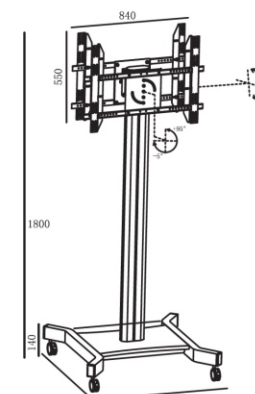

Public Floor Stand

Model	RK 200A	RK 200B	RK 200C	RK 200D	RK 200E	RK 200F
Color	Black or Silver	Black or Silver	Black or Silver	Black or Silver	Black or Silver	Black or Silver
Material	Alu. /SPCC	Alu. /SPCC	Alu. /SPCC	Alu. /SPCC	Alu. /SPCC	Alu. /SPCC
Suggest size	30-60"	30-60"	30-60"	30-60"	30-60"	30-60"
Loading Capacity	100kgs	100kgs	100kgs	100kgs	100kgs	100kgs
VESA Standard	Max. 800*400	Max. 800*400	Max. 800*400	Max. 800*400	Max. 800*400	Max. 800*400
Tilt	-5° +15°	-5° +15°	-5° +15°	-5° +15°	-5° +15°	-5° +15°
Orientation	Landscape Portrait	Landscape Portrait	Landscape Portrait	Landscape Portrait	Landscape Portrait	Landscape Portrait
Power Rail	Yes	Yes	Yes	Yes	Yes	Yes
Cable management	Yes	Yes	Yes	Yes	Yes	Yes

Public Floor Stand

RK 200B