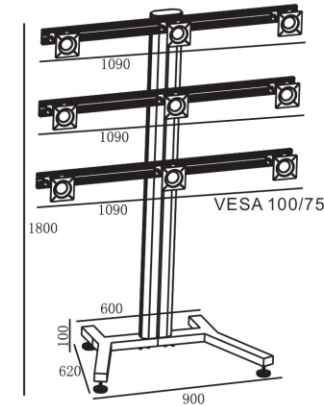

Public Floor Stand

Model	RK 009A	RK 009B	RK 009C	RK 009D	RK 009E	RK 009F
Color	Black or Silver	Black or Silver	Black or Silver	Black or Silver	Black or Silver	Black or Silver
Material	Alu. /SPCC	Alu. /SPCC	Alu. /SPCC	Alu. /SPCC	Alu. /SPCC	Alu. /SPCC
Suggest size	10-24"	10-24"	10-24"	10-24"	10-24"	10-24"
Loading Capacity	135kgs	135kgs	135kgs	135kgs	135kgs	135kgs
VESA Standard	75*75 100*100	75*75 100*100	75*75 100*100	75*75 100*100	75*75 100*100	75*75 100*100
Tilt	Yes	Yes	Yes	Yes	Yes	Yes
Orientation	Landscape Portrait	Landscape Portrait	Landscape Portrait	Landscape Portrait	Landscape Portrait	Landscape Portrait
Power Rail	Yes	Yes	Yes	Yes	Yes	Yes
Cable management	Yes	Yes	Yes	Yes	Yes	Yes

Public Floor Stand

RK 009C