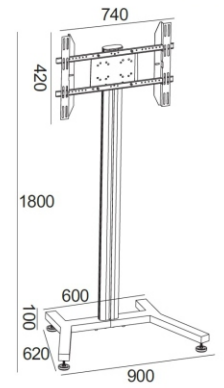

Public Floor Stand

Model	RK 109A	RK 109B	RK 109C	RK 109D	RK 109E	RK 109F
Color	Black or Silver	Black or Silver	Black or Silver	Black or Silver	Black or Silver	Black or Silver
Material	Alu. / SPCC	Alu. / SPCC	Alu. / SPCC	Alu. / SPCC	Alu. / SPCC	Alu. / SPCC
Suggest size	50-110"	50-110"	50-110"	50-110"	50-110"	50-110"
Loading Capacity	125kgs	125kgs	125kgs	125kgs	125kgs	125kgs
VESA Standard	Max. 800*600	Max. 800*600	Max. 800*600	Max. 800*600	Max. 800*600	Max. 800*600
Tilt	-5° +15°	-5° +15°	-5° +15°	-5° +15°	-5° +15°	-5° +15°
Orientation	Landscape	Landscape	Landscape	Landscape	Landscape	Landscape
Power Rail	NO	NO	NO	NO	NO	NO
Cable management	Yes	Yes	Yes	Yes	Yes	Yes

Public Floor Stand

RK 109B