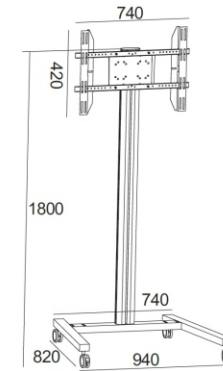

Public Floor Stand

RK 109A