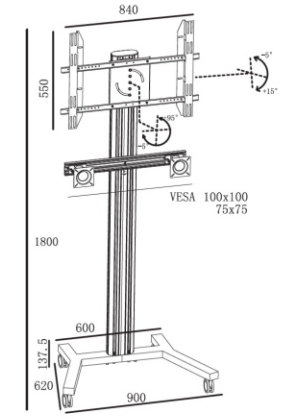

Public Floor Stand

Public Floor Stand

RK 302B

Model	RK 302A	RK 302B	RK 302C	RK 302D	RK 302E	RK 302F
Color	Black or Silver	Black or Silver	Black or Silver	Black or Silver	Black or Silver	Black or Silver
Material	Alu. /SPCC	Alu. /SPCC	Alu. /SPCC	Alu. /SPCC	Alu. /SPCC	Alu. /SPCC
Suggest size	30-60" 10-24"	30-60" 10-24"	30-60" 10-24"	30-60" 10-24"	30-60" 10-24"	30-60" 10-24"
Loading Capacity	100kgs	100kgs	100kgs	100kgs	100kgs	100kgs
VESA Standard	Max.800*400 Max.75/100	Max.800*400 Max.75/100	Max.800*400 Max.75/100	Max.800*400 Max.75/100	Max.800*400 Max.75/100	Max.800*400 Max.75/100
Tilt	-5° +15°	-5° +15°	-5° +15°	-5° +15°	-5° +15°	-5° +15°
Orientation	Landscape Portrait	Landscape Portrait	Landscape Portrait	Landscape Portrait	Landscape Portrait	Landscape Portrait
Power Rail	Yes	Yes	Yes	Yes	Yes	Yes
Cable management	Yes	Yes	Yes	Yes	Yes	Yes