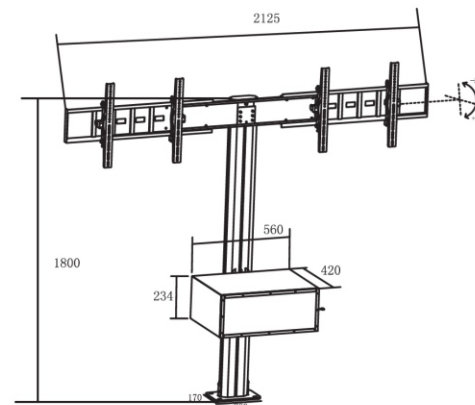

# Public Floor Stand

RK 203A

RK 203B

RK 203C

RK 203D

RK 203E

RK 203F

Model	RK 203A	RK 203B	RK 203C	RK 203D	RK 203E	RK 203F
Color	Black or Silver	Black or Silver	Black or Silver	Black or Silver	Black or Silver	Black or Silver
Material	Alu. /SPCC	Alu. /SPCC	Alu. /SPCC	Alu. /SPCC	Alu. /SPCC	Alu. /SPCC
Suggest size	30-60"	30-60"	30-60"	30-60"	30-60"	30-60"
Loading Capacity	120kgs	120kgs	120kgs	120kgs	120kgs	120kgs
VESA Standard	Max. 800*400	Max. 800*400	Max. 800*400	Max. 800*400	Max. 800*400	Max. 800*400
Tilt	-5° - +15°	-5° - +15°	-5° - +15°	-5° - +15°	-5° - +15°	-5° - +15°
Orientation	Landscape Portrait	Landscape Portrait	Landscape Portrait	Landscape Portrait	Landscape Portrait	Landscape Portrait
Power Rail	Yes	Yes	Yes	Yes	Yes	Yes
Cable management	Yes	Yes	Yes	Yes	Yes	Yes