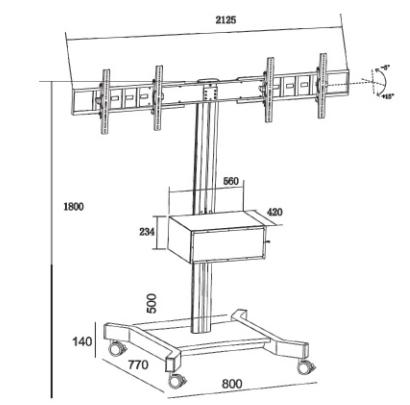

# Public Floor Stand

RK 203A

RK 203B

RK 203C

RK 203D

RK 203E

RK 203F

Model	RK 203A	RK 203B	RK 203C	RK 203D	RK 203E	RK 203F
Color	Black or Silver	Black or Silver	Black or Silver	Black or Silver	Black or Silver	Black or Silver
Material	Alu. /SPCC	Alu. /SPCC	Alu. /SPCC	Alu. /SPCC	Alu. /SPCC	Alu. /SPCC
Suggest size	30-60"	30-60"	30-60"	30-60"	30-60"	30-60"
Loading Capacity	120kgs	120kgs	120kgs	120kgs	120kgs	120kgs
VESA Standard	Max. 800*400	Max. 800*400	Max. 800*400	Max. 800*400	Max. 800*400	Max. 800*400
Tilt	-5° - +15°	-5° - +15°	-5° - +15°	-5° - +15°	-5° - +15°	-5° - +15°
Orientation	Landscape Portrait	Landscape Portrait	Landscape Portrait	Landscape Portrait	Landscape Portrait	Landscape Portrait
Power Rail	Yes	Yes	Yes	Yes	Yes	Yes
Cable management	Yes	Yes	Yes	Yes	Yes	Yes