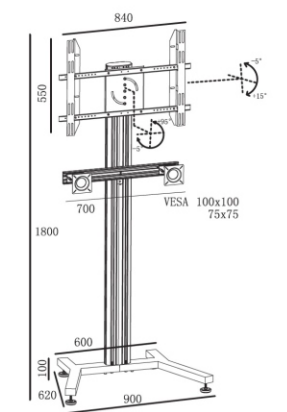

# Public Floor Stand

RK 302A

RK 302B

RK 302A

RK 302B

RK 302A

RK 302B

Model	RK 302A	RK 302B	RK 302C	RK 302D	RK 302E	RK 302F
Color	Black or Silver	Black or Silver	Black or Silver	Black or Silver	Black or Silver	Black or Silver
Material	Alu. /SPCC	Alu. /SPCC	Alu. /SPCC	Alu. /SPCC	Alu. /SPCC	Alu. /SPCC
Suggest size	30-60" 10-24"	30-60" 10-24"	30-60" 10-24"	30-60" 10-24"	30-60" 10-24"	30-60" 10-24"
Loading Capacity	100kgs	100kgs	100kgs	100kgs	100kgs	100kgs
VESA Standard	Max.800*400 Max.75/100	Max.800*400 Max.75/100	Max.800*400 Max.75/100	Max.800*400 Max.75/100	Max.800*400 Max.75/100	Max.800*400 Max.75/100
Tilt	-5° +15°	-5° +15°	-5° +15°	-5° +15°	-5° +15°	-5° +15°
Orientation	Landscape Portrait	Landscape Portrait	Landscape Portrait	Landscape Portrait	Landscape Portrait	Landscape Portrait
Power Rail	Yes	Yes	Yes	Yes	Yes	Yes
Cable management	Yes	Yes	Yes	Yes	Yes	Yes