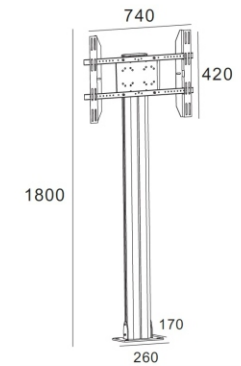

Public Floor Stand

Model	RK 109A	RK 109B	RK 109C	RK 109D	RK 109E	RK 109F
Color	Black or Silver	Black or Silver	Black or Silver	Black or Silver	Black or Silver	Black or Silver
Material	Alu. / SPCC	Alu. / SPCC	Alu. / SPCC	Alu. / SPCC	Alu. / SPCC	Alu. / SPCC
Suggest size	50-110"	50-110"	50-110"	50-110"	50-110"	50-110"
Loading Capacity	125kgs	125kgs	125kgs	125kgs	125kgs	125kgs
VESA Standard	Max. 800*600	Max. 800*600	Max. 800*600	Max. 800*600	Max. 800*600	Max. 800*600
Tilt	-5° +15°	-5° +15°	-5° +15°	-5° +15°	-5° +15°	-5° +15°
Orientation	Landscape	Landscape	Landscape	Landscape	Landscape	Landscape
Power Rail	NO	NO	NO	NO	NO	NO
Cable management	Yes	Yes	Yes	Yes	Yes	Yes

Public Floor Stand

RK 109D