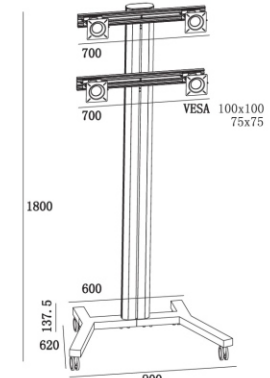

Public Floor Stand

Model	RK 004A	RK 004B	RK 004C	RK 004D	RK 004E	RK 004F
Color	Black or Silver	Black or Silver	Black or Silver	Black or Silver	Black or Silver	Black or Silver
Material	Alu. /SPCC	Alu. /SPCC	Alu. /SPCC	Alu. /SPCC	Alu. /SPCC	Alu. /SPCC
Suggest size	10-24"	10-24"	10-24"	10-24"	10-24"	10-24"
Loading Capacity	60kgs	60kgs	60kgs	60kgs	60kgs	60kgs
VESA Standard	75*75 100*100	75*75 100*100	75*75 100*100	75*75 100*100	75*75 100*100	75*75 100*100
Tilt	Yes	Yes	Yes	Yes	Yes	Yes
Orientation	Landscape Portrait	Landscape Portrait	Landscape Portrait	Landscape Portrait	Landscape Portrait	Landscape Portrait
Power Rail	Yes	Yes	Yes	Yes	Yes	Yes
Cable management	Yes	Yes	Yes	Yes	Yes	Yes

Public Floor Stand

RK 004B