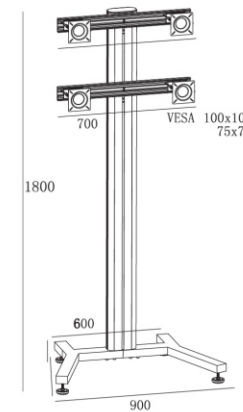

Public Floor Stand

Model	RK 004A	RK 004B	RK 004C	RK 004D	RK 004E	RK 004F
Color	Black or Silver	Black or Silver	Black or Silver	Black or Silver	Black or Silver	Black or Silver
Material	Alu. /SPCC	Alu. /SPCC	Alu. /SPCC	Alu. /SPCC	Alu. /SPCC	Alu. /SPCC
Suggest size	10-24"	10-24"	10-24"	10-24"	10-24"	10-24"
Loading Capacity	60kgs	60kgs	60kgs	60kgs	60kgs	60kgs
VESA Standard	75*75 100*100	75*75 100*100	75*75 100*100	75*75 100*100	75*75 100*100	75*75 100*100
Tilt	Yes	Yes	Yes	Yes	Yes	Yes
Orientation	Landscape Portrait	Landscape Portrait	Landscape Portrait	Landscape Portrait	Landscape Portrait	Landscape Portrait
Power Rail	Yes	Yes	Yes	Yes	Yes	Yes
Cable management	Yes	Yes	Yes	Yes	Yes	Yes

Public Floor Stand

RK 004A