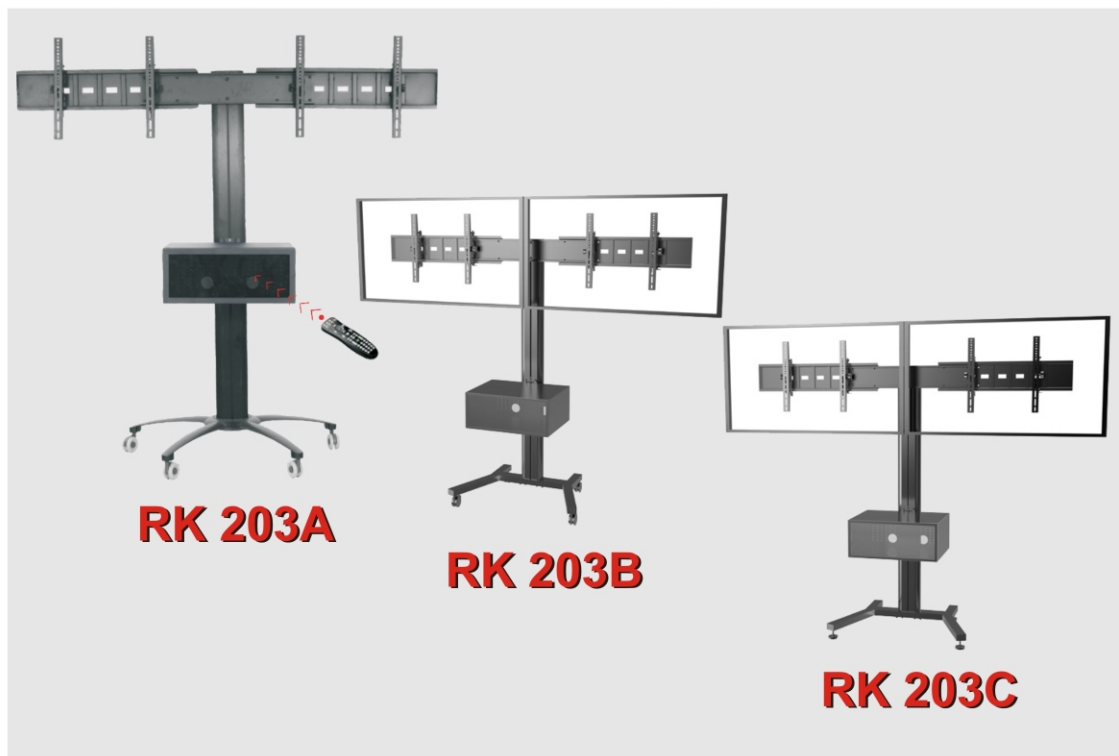

Public Floor Stand