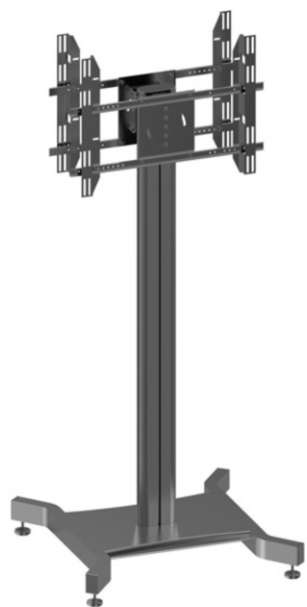

# Public Floor Stand

# Public Floor Stand

**RK 200A**

**RK 200B**

Public Floor Stand  
Socket Outlet on back of pillar

Cable Management  
Wheelbase / Floorbase / Floormount Base available

Portrait & Landscape

Socket

Height Adjustable

# Public Floor Stand

**RK 200C**

**RK 200D**

Model	RK 200A	RK 200B	RK 200C	RK 200D	RK 200E	RK 200F
Color	Black or Silver	Black or Silver	Black or Silver	Black or Silver	Black or Silver	Black or Silver
Material	Alu. /SPCC	Alu. /SPCC	Alu. /SPCC	Alu. /SPCC	Alu. /SPCC	Alu. /SPCC
Suggest size	30-60"	30-60"	30-60"	30-60"	30-60"	30-60"
Loading Capacity	100kgs	100kgs	100kgs	100kgs	100kgs	100kgs
VESA Standard	Max. 800*400	Max. 800*400	Max. 800*400	Max. 800*400	Max. 800*400	Max. 800*400
Tilt	-5° +15°	-5° +15°	-5° +15°	-5° +15°	-5° +15°	-5° +15°
Orientation	Landscape Portrait	Landscape Portrait	Landscape Portrait	Landscape Portrait	Landscape Portrait	Landscape Portrait
Power Rail	Yes	Yes	Yes	Yes	Yes	Yes
Cable management	Yes	Yes	Yes	Yes	Yes	Yes