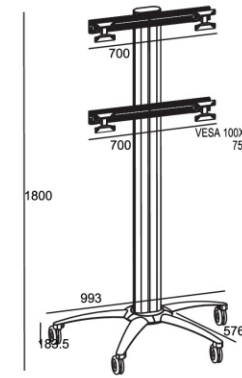

Public Floor Stand

RK 004A