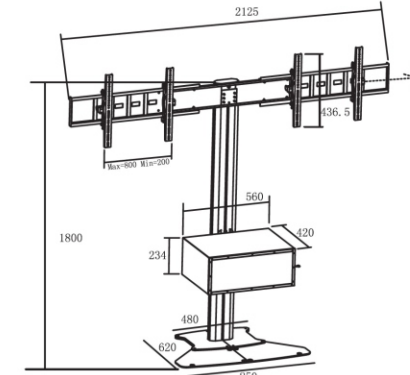

# Public Floor Stand

RK 203A

RK 203B

RK 203C

RK 203D

RK 203E

RK 203F

Model	RK 203A	RK 203B	RK 203C	RK 203D	RK 203E	RK 203F
Color	Black or Silver	Black or Silver	Black or Silver	Black or Silver	Black or Silver	Black or Silver
Material	Alu. /SPCC	Alu. /SPCC	Alu. /SPCC	Alu. /SPCC	Alu. /SPCC	Alu. /SPCC
Suggest size	30-60"	30-60"	30-60"	30-60"	30-60"	30-60"
Loading Capacity	120kgs	120kgs	120kgs	120kgs	120kgs	120kgs
VESA Standard	Max. 800*400	Max. 800*400	Max. 800*400	Max. 800*400	Max. 800*400	Max. 800*400
Tilt	-5° - +15°	-5° - +15°	-5° - +15°	-5° - +15°	-5° - +15°	-5° - +15°
Orientation	Landscape Portrait	Landscape Portrait	Landscape Portrait	Landscape Portrait	Landscape Portrait	Landscape Portrait
Power Rail	Yes	Yes	Yes	Yes	Yes	Yes
Cable management	Yes	Yes	Yes	Yes	Yes	Yes