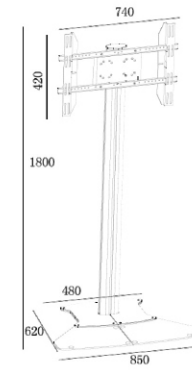

Public Floor Stand

Model	RK 109A	RK 109B	RK 109C	RK 109D	RK 109E	RK 109F
Color	Black or Silver	Black or Silver	Black or Silver	Black or Silver	Black or Silver	Black or Silver
Material	Alu. / SPCC	Alu. / SPCC	Alu. / SPCC	Alu. / SPCC	Alu. / SPCC	Alu. / SPCC
Suggest size	50-110"	50-110"	50-110"	50-110"	50-110"	50-110"
Loading Capacity	125kgs	125kgs	125kgs	125kgs	125kgs	125kgs
VESA Standard	Max. 800*600	Max. 800*600	Max. 800*600	Max. 800*600	Max. 800*600	Max. 800*600
Tilt	-5° +15°	-5° +15°	-5° +15°	-5° +15°	-5° +15°	-5° +15°
Orientation	Landscape	Landscape	Landscape	Landscape	Landscape	Landscape
Power Rail	NO	NO	NO	NO	NO	NO
Cable management	Yes	Yes	Yes	Yes	Yes	Yes

Public Floor Stand

RK 109C