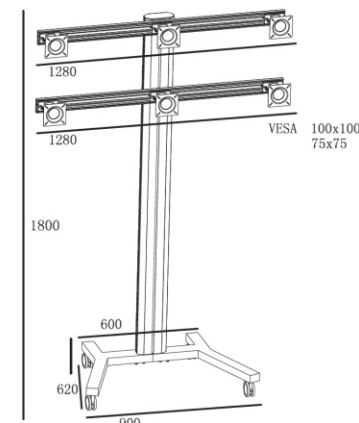

Public Floor Stand

Model	RK 006A	RK 006B	RK 006C	RK 006D	RK 006E	RK 006F
Color	Black or Silver	Black or Silver	Black or Silver	Black or Silver	Black or Silver	Black or Silver
Material	Alu. /SPCC	Alu. /SPCC	Alu. /SPCC	Alu. /SPCC	Alu. /SPCC	Alu. /SPCC
Suggest size	10-24"	10-24"	10-24"	10-24"	10-24"	10-24"
Loading Capacity	90kgs	90kgs	90kgs	90kgs	90kgs	90kgs
VESA Standard	75*75 100*100	75*75 100*100	75*75 100*100	75*75 100*100	75*75 100*100	75*75 100*100
Tilt	Yes	Yes	Yes	Yes	Yes	Yes
Orientation	Landscape Portrait	Landscape Portrait	Landscape Portrait	Landscape Portrait	Landscape Portrait	Landscape Portrait
Power Rail	Yes	Yes	Yes	Yes	Yes	Yes
Cable management	Yes	Yes	Yes	Yes	Yes	Yes

Public Floor Stand

RK 006B