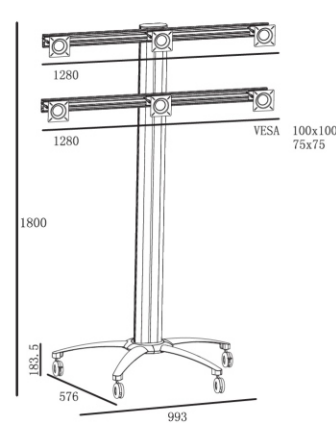

Public Floor Stand

RK 006A