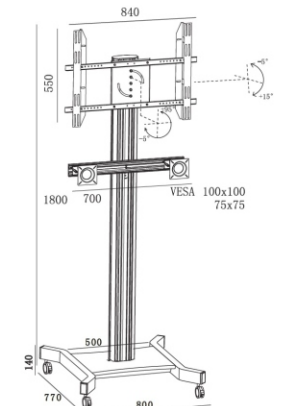

# Public Floor Stand

RK 302A

RK 302B

RK 302A

RK 302B

RK 302A

RK 302B

Model	RK 302A	RK 302B	RK 302C	RK 302D	RK 302E	RK 302F
Color	Black or Silver	Black or Silver	Black or Silver	Black or Silver	Black or Silver	Black or Silver
Material	Alu. /SPCC	Alu. /SPCC	Alu. /SPCC	Alu. /SPCC	Alu. /SPCC	Alu. /SPCC
Suggest size	30-60" 10-24"	30-60" 10-24"	30-60" 10-24"	30-60" 10-24"	30-60" 10-24"	30-60" 10-24"
Loading Capacity	100kgs	100kgs	100kgs	100kgs	100kgs	100kgs
VESA Standard	Max.800*400 Max.75/100	Max.800*400 Max.75/100	Max.800*400 Max.75/100	Max.800*400 Max.75/100	Max.800*400 Max.75/100	Max.800*400 Max.75/100
Tilt	-5° +15°	-5° +15°	-5° +15°	-5° +15°	-5° +15°	-5° +15°
Orientation	Landscape Portrait	Landscape Portrait	Landscape Portrait	Landscape Portrait	Landscape Portrait	Landscape Portrait
Power Rail	Yes	Yes	Yes	Yes	Yes	Yes
Cable management	Yes	Yes	Yes	Yes	Yes	Yes