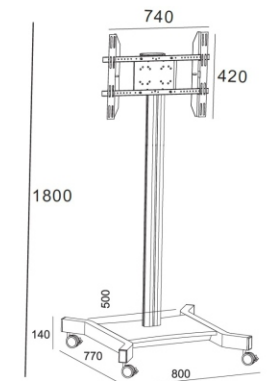

Public Floor Stand

Model	RK 109A	RK 109B	RK 109C	RK 109D	RK 109E	RK 109F
Color	Black or Silver	Black or Silver	Black or Silver	Black or Silver	Black or Silver	Black or Silver
Material	Alu. / SPCC	Alu. / SPCC	Alu. / SPCC	Alu. / SPCC	Alu. / SPCC	Alu. / SPCC
Suggest size	50-110"	50-110"	50-110"	50-110"	50-110"	50-110"
Loading Capacity	125kgs	125kgs	125kgs	125kgs	125kgs	125kgs
VESA Standard	Max. 800*600	Max. 800*600	Max. 800*600	Max. 800*600	Max. 800*600	Max. 800*600
Tilt	-5° +15°	-5° +15°	-5° +15°	-5° +15°	-5° +15°	-5° +15°
Orientation	Landscape	Landscape	Landscape	Landscape	Landscape	Landscape
Power Rail	NO	NO	NO	NO	NO	NO
Cable management	Yes	Yes	Yes	Yes	Yes	Yes

Public Floor Stand

RK 109F