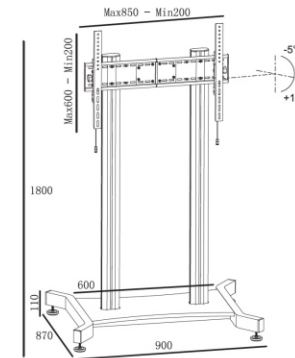

# Public Floor Stand

RK 110A

RK 110B

RK 110C

RK 110D

RK 110E

Model	RK 110A	RK 110B	RK 110C	RK 110D	RK 110E	RK 110F
Color	Black or Silver	Black or Silver	Black or Silver	Black or Silver	Black or Silver	Black or Silver
Material	Alu. / SPCC	Alu. / SPCC	Alu. / SPCC	Alu. / SPCC	Alu. / SPCC	Alu. / SPCC
Suggest size	50-110"	50-110"	50-110"	50-110"	50-110"	50-110"
Loading Capacity	125kgs	125kgs	125kgs	125kgs	125kgs	125kgs
VESA Standard	Max. 800*600	Max. 800*600	Max. 800*600	Max. 800*600	Max. 800*600	Max. 800*600
Tilt	-5° +15°	-5° +15°	-5° +15°	-5° +15°	-5° +15°	-5° +15°
Orientation	Landscape	Landscape	Landscape	Landscape	Landscape	Landscape
Power Rail	NO	NO	NO	NO	NO	NO
Cable management	Yes	Yes	Yes	Yes	Yes	Yes