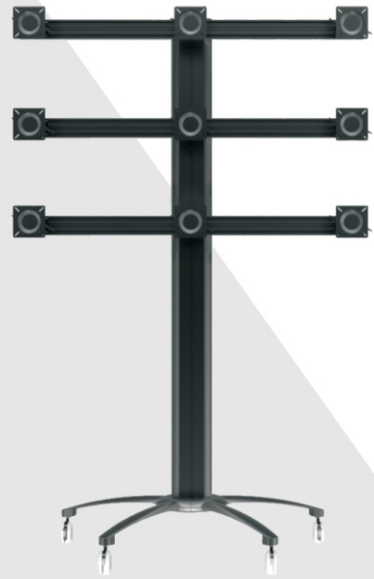

Public Floor Stand

RK 009A