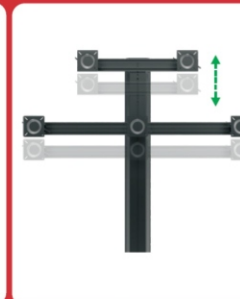

# Public Floor Stand

**RK 005E**

**RK 005F**

Public Floor Stand  
Socket Outlet on back of pillar

Cable Management  
Wheelbase / Floorbase / Floormount Base available

Socket

Height Adjustable

Cable Management