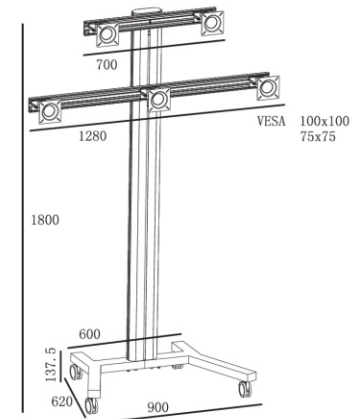

Public Floor Stand

Model	RK 005A	RK 005B	RK 005C	RK 005D	RK 005E	RK 005F
Color	Black or Silver	Black or Silver	Black or Silver	Black or Silver	Black or Silver	Black or Silver
Material	Alu. /SPCC	Alu. /SPCC	Alu. /SPCC	Alu. /SPCC	Alu. /SPCC	Alu. /SPCC
Suggest size	10-24"	10-24"	10-24"	10-24"	10-24"	10-24"
Loading Capacity	75kgs	75kgs	75kgs	75kgs	75kgs	75kgs
VESA Standard	75*75 100*100	75*75 100*100	75*75 100*100	75*75 100*100	75*75 100*100	75*75 100*100
Tilt	Yes	Yes	Yes	Yes	Yes	Yes
Orientation	Landscape Portrait	Landscape Portrait	Landscape Portrait	Landscape Portrait	Landscape Portrait	Landscape Portrait
Power Rail	Yes	Yes	Yes	Yes	Yes	Yes
Cable management	Yes	Yes	Yes	Yes	Yes	Yes

Public Floor Stand

RK 005B