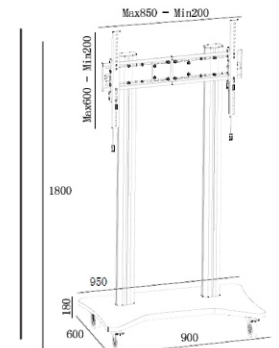

# Public Floor Stand

RK 110A

RK 110B

RK 110C

RK 110D

RK 110E

Model	RK 110A	RK 110B	RK 110C	RK 110D	RK 110E	RK 110F
Color	Black or Silver	Black or Silver	Black or Silver	Black or Silver	Black or Silver	Black or Silver
Material	Alu. / SPCC	Alu. / SPCC	Alu. / SPCC	Alu. / SPCC	Alu. / SPCC	Alu. / SPCC
Suggest size	50-110"	50-110"	50-110"	50-110"	50-110"	50-110"
Loading Capacity	125kgs	125kgs	125kgs	125kgs	125kgs	125kgs
VESA Standard	Max. 800*600	Max. 800*600	Max. 800*600	Max. 800*600	Max. 800*600	Max. 800*600
Tilt	-5° +15°	-5° +15°	-5° +15°	-5° +15°	-5° +15°	-5° +15°
Orientation	Landscape	Landscape	Landscape	Landscape	Landscape	Landscape
Power Rail	NO	NO	NO	NO	NO	NO
Cable management	Yes	Yes	Yes	Yes	Yes	Yes