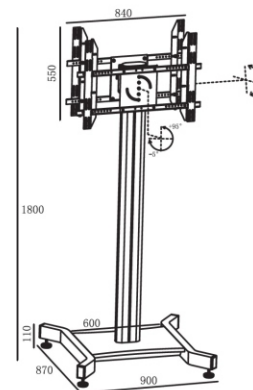

Public Floor Stand

Model	RK 200A	RK 200B	RK 200C	RK 200D	RK 200E	RK 200F
Color	Black or Silver	Black or Silver	Black or Silver	Black or Silver	Black or Silver	Black or Silver
Material	Alu. /SPCC	Alu. /SPCC	Alu. /SPCC	Alu. /SPCC	Alu. /SPCC	Alu. /SPCC
Suggest size	30-60"	30-60"	30-60"	30-60"	30-60"	30-60"
Loading Capacity	100kgs	100kgs	100kgs	100kgs	100kgs	100kgs
VESA Standard	Max. 800*400	Max. 800*400	Max. 800*400	Max. 800*400	Max. 800*400	Max. 800*400
Tilt	-5° +15°	-5° +15°	-5° +15°	-5° +15°	-5° +15°	-5° +15°
Orientation	Landscape Portrait	Landscape Portrait	Landscape Portrait	Landscape Portrait	Landscape Portrait	Landscape Portrait
Power Rail	Yes	Yes	Yes	Yes	Yes	Yes
Cable management	Yes	Yes	Yes	Yes	Yes	Yes

Public Floor Stand

RK 200A