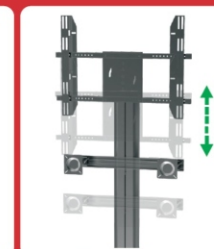

Orientation: Landscape / Portrait  
Socket Outlet on back of pillar

Wheelbase / Floorbase / Floorbase / Floormount Base available

Portrait&Landscape

Socket

Height Adjustable

Cable Management

Width adjustment