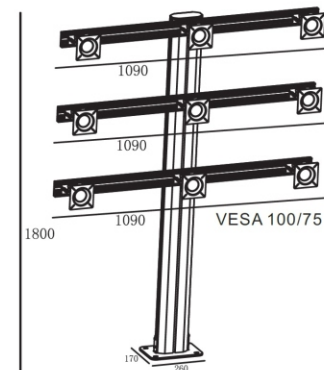

Public Floor Stand

Model	RK 009A	RK 009B	RK 009C	RK 009D	RK 009E	RK 009F
Color	Black or Silver	Black or Silver	Black or Silver	Black or Silver	Black or Silver	Black or Silver
Material	Alu. /SPCC	Alu. /SPCC	Alu. /SPCC	Alu. /SPCC	Alu. /SPCC	Alu. /SPCC
Suggest size	10-24"	10-24"	10-24"	10-24"	10-24"	10-24"
Loading Capacity	135kgs	135kgs	135kgs	135kgs	135kgs	135kgs
VESA Standard	75*75 100*100	75*75 100*100	75*75 100*100	75*75 100*100	75*75 100*100	75*75 100*100
Tilt	Yes	Yes	Yes	Yes	Yes	Yes
Orientation	Landscape Portrait	Landscape Portrait	Landscape Portrait	Landscape Portrait	Landscape Portrait	Landscape Portrait
Power Rail	Yes	Yes	Yes	Yes	Yes	Yes
Cable management	Yes	Yes	Yes	Yes	Yes	Yes

Public Floor Stand

RK 009E