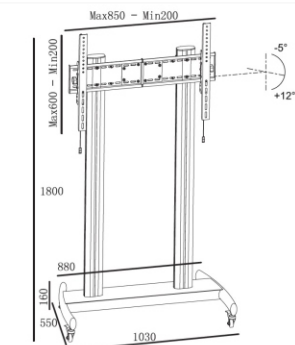

# Public Floor Stand

RK 110A

RK 110B

RK 110C

RK 110D

RK 110E

Model	RK 110A	RK 110B	RK 110C	RK 110D	RK 110E	RK 110F
Color	Black or Silver	Black or Silver	Black or Silver	Black or Silver	Black or Silver	Black or Silver
Material	Alu. / SPCC	Alu. / SPCC	Alu. / SPCC	Alu. / SPCC	Alu. / SPCC	Alu. / SPCC
Suggest size	50-110"	50-110"	50-110"	50-110"	50-110"	50-110"
Loading Capacity	125kgs	125kgs	125kgs	125kgs	125kgs	125kgs
VESA Standard	Max. 800*600	Max. 800*600	Max. 800*600	Max. 800*600	Max. 800*600	Max. 800*600
Tilt	-5° +15°	-5° +15°	-5° +15°	-5° +15°	-5° +15°	-5° +15°
Orientation	Landscape	Landscape	Landscape	Landscape	Landscape	Landscape
Power Rail	NO	NO	NO	NO	NO	NO
Cable management	Yes	Yes	Yes	Yes	Yes	Yes