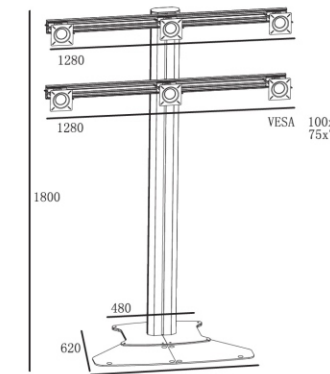

Public Floor Stand

Model	RK 006A	RK 006B	RK 006C	RK 006D	RK 006E	RK 006F
Color	Black or Silver	Black or Silver	Black or Silver	Black or Silver	Black or Silver	Black or Silver
Material	Alu. /SPCC	Alu. /SPCC	Alu. /SPCC	Alu. /SPCC	Alu. /SPCC	Alu. /SPCC
Suggest size	10-24"	10-24"	10-24"	10-24"	10-24"	10-24"
Loading Capacity	90kgs	90kgs	90kgs	90kgs	90kgs	90kgs
VESA Standard	75*75 100*100	75*75 100*100	75*75 100*100	75*75 100*100	75*75 100*100	75*75 100*100
Tilt	Yes	Yes	Yes	Yes	Yes	Yes
Orientation	Landscape Portrait	Landscape Portrait	Landscape Portrait	Landscape Portrait	Landscape Portrait	Landscape Portrait
Power Rail	Yes	Yes	Yes	Yes	Yes	Yes
Cable management	Yes	Yes	Yes	Yes	Yes	Yes

Public Floor Stand

RK 006D