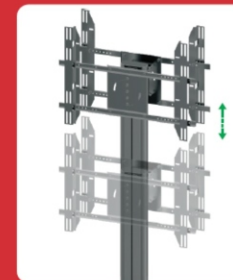

# Public Floor Stand

**RK 200A**

**RK 200B**

Public Floor Stand  
Socket Outlet on back of pillar

Cable Management  
Wheelbase / Floorbase / Floormount Base available

Portrait & Landscape

Socket

Height Adjustable