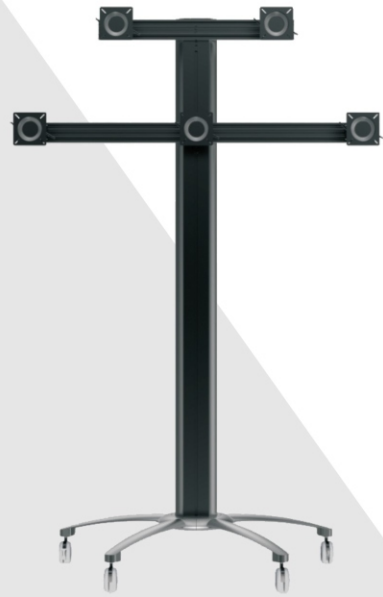

Public Floor Stand

RK 005A