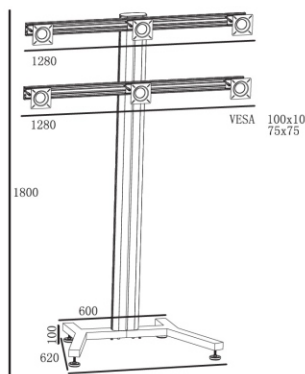

Public Floor Stand

Model	RK 006A	RK 006B	RK 006C	RK 006D	RK 006E	RK 006F
Color	Black or Silver	Black or Silver	Black or Silver	Black or Silver	Black or Silver	Black or Silver
Material	Alu. /SPCC	Alu. /SPCC	Alu. /SPCC	Alu. /SPCC	Alu. /SPCC	Alu. /SPCC
Suggest size	10-24"	10-24"	10-24"	10-24"	10-24"	10-24"
Loading Capacity	90kgs	90kgs	90kgs	90kgs	90kgs	90kgs
VESA Standard	75*75 100*100	75*75 100*100	75*75 100*100	75*75 100*100	75*75 100*100	75*75 100*100
Tilt	Yes	Yes	Yes	Yes	Yes	Yes
Orientation	Landscape Portrait	Landscape Portrait	Landscape Portrait	Landscape Portrait	Landscape Portrait	Landscape Portrait
Power Rail	Yes	Yes	Yes	Yes	Yes	Yes
Cable management	Yes	Yes	Yes	Yes	Yes	Yes

Public Floor Stand

RK 006C