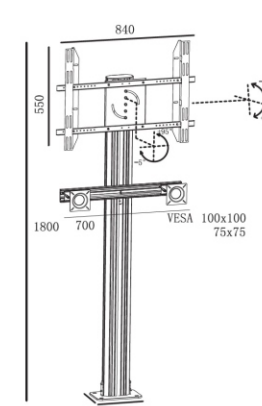

# Public Floor Stand

RK 302A

RK 302B

RK 302A

RK 302B

RK 302A

RK 302B

Model	RK 302A	RK 302B	RK 302C	RK 302D	RK 302E	RK 302F
Color	Black or Silver	Black or Silver	Black or Silver	Black or Silver	Black or Silver	Black or Silver
Material	Alu. /SPCC	Alu. /SPCC	Alu. /SPCC	Alu. /SPCC	Alu. /SPCC	Alu. /SPCC
Suggest size	30-60" 10-24"	30-60" 10-24"	30-60" 10-24"	30-60" 10-24"	30-60" 10-24"	30-60" 10-24"
Loading Capacity	100kgs	100kgs	100kgs	100kgs	100kgs	100kgs
VESA Standard	Max.800*400 Max.75/100	Max.800*400 Max.75/100	Max.800*400 Max.75/100	Max.800*400 Max.75/100	Max.800*400 Max.75/100	Max.800*400 Max.75/100
Tilt	-5° +15°	-5° +15°	-5° +15°	-5° +15°	-5° +15°	-5° +15°
Orientation	Landscape Portrait	Landscape Portrait	Landscape Portrait	Landscape Portrait	Landscape Portrait	Landscape Portrait
Power Rail	Yes	Yes	Yes	Yes	Yes	Yes
Cable management	Yes	Yes	Yes	Yes	Yes	Yes