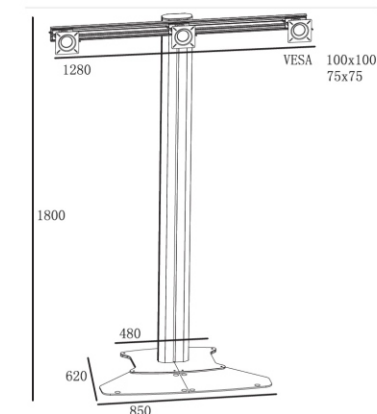

Public Floor Stand

Model	RK 003A	RK 003B	RK 003C	RK 003D	RK 003E	RK 003F
Color	Black or Silver	Black or Silver	Black or Silver	Black or Silver	Black or Silver	Black or Silver
Material	Alu. /SPCC	Alu. /SPCC	Alu. /SPCC	Alu. /SPCC	Alu. /SPCC	Alu. /SPCC
Suggest size	10-24"	10-24"	10-24"	10-24"	10-24"	10-24"
Loading Capacity	45kgs	45kgs	45kgs	45kgs	45kgs	45kgs
VESA Standard	75*75 100*100	75*75 100*100	75*75 100*100	75*75 100*100	75*75 100*100	75*75 100*100
Tilt	Yes	Yes	Yes	Yes	Yes	Yes
Orientation	Landscape Portrait	Landscape Portrait	Landscape Portrait	Landscape Portrait	Landscape Portrait	Landscape Portrait
Power Rail	Yes	Yes	Yes	Yes	Yes	Yes
Cable management	Yes	Yes	Yes	Yes	Yes	Yes

Public Floor Stand

RK 003B