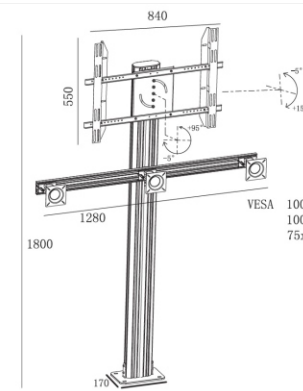

# Public Floor Stand

RK 303A

RK 303B

RK 303C

RK 303D

RK 303E

RK 303F

Model	RK 303A	RK 303B	RK 303C	RK 303D	RK 303E	RK 303F
<b>Color</b>	Black or Silver	Black or Silver	Black or Silver	Black or Silver	Black or Silver	Black or Silver
<b>Material</b>	Alu. /SPCC	Alu. /SPCC	Alu. /SPCC	Alu. /SPCC	Alu. /SPCC	Alu. /SPCC
<b>Suggest size</b>	30-60" 10-24"	30-60" 10-24"	30-60" 10-24"	30-60" 10-24"	30-60" 10-24"	30-60" 10-24"
<b>Loading Capacity</b>	100kgs	100kgs	100kgs	100kgs	100kgs	100kgs
<b>VESA Standard</b>	Max.800*400 Max.75/100	Max.800*400 Max.75/100	Max.800*400 Max.75/100	Max.800*400 Max.75/100	Max.800*400 Max.75/100	Max.800*400 Max.75/100
<b>Tilt</b>	-5° +15°	-5° +15°	-5° +15°	-5° +15°	-5° +15°	-5° +15°
<b>Orientation</b>	Landscape Portrait	Landscape Portrait	Landscape Portrait	Landscape Portrait	Landscape Portrait	Landscape Portrait
<b>Power Rail</b>	Yes	Yes	Yes	Yes	Yes	Yes
<b>Cable management</b>	Yes	Yes	Yes	Yes	Yes	Yes