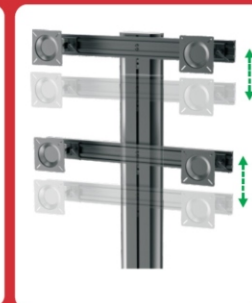

# Public Floor Stand

Public Floor Stand  
 Socket Outlet on back of pillar

Cable Management  
 Wheelbase / Floorbase / Floormount Base available

Socket

Height Adjustable

Cable Management

Width adjustment

# Public Floor Stand

**RK 006D**

**RK 006E**

**RK 006F**

Model	RK 006A	RK 006B	RK 006C	RK 006D	RK 006E	RK 006F
Color	Black or Silver	Black or Silver	Black or Silver	Black or Silver	Black or Silver	Black or Silver
Material	Alu. /SPCC	Alu. /SPCC	Alu. /SPCC	Alu. /SPCC	Alu. /SPCC	Alu. /SPCC
Suggest size	10-24"	10-24"	10-24"	10-24"	10-24"	10-24"
Loading Capacity	90kgs	90kgs	90kgs	90kgs	90kgs	90kgs
VESA Standard	75*75 100*100	75*75 100*100	75*75 100*100	75*75 100*100	75*75 100*100	75*75 100*100
Tilt	Yes	Yes	Yes	Yes	Yes	Yes
Orientation	Landscape Portrait	Landscape Portrait	Landscape Portrait	Landscape Portrait	Landscape Portrait	Landscape Portrait
Power Rail	Yes	Yes	Yes	Yes	Yes	Yes
Cable management	Yes	Yes	Yes	Yes	Yes	Yes