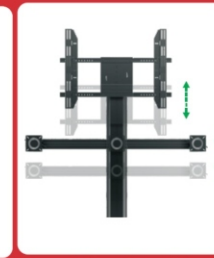

# Public Floor Stand

**RK 303E**

**RK 303F**

Public Floor Stand  
 Cable Management  
 Wheelbase / Floorbase / Floormount Base available

Orientation: Landscape/Portrait  
 Socket outlet on back of pillar

Portrait & Landscape

Socket

Height Adjustable

Cable Management

Width adjustment