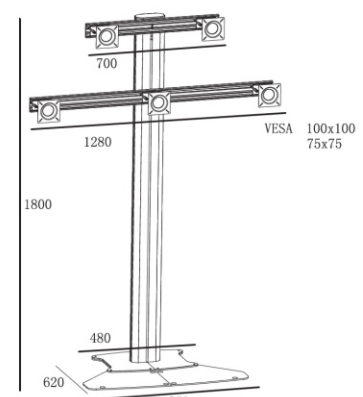

Public Floor Stand

Model	RK 005A	RK 005B	RK 005C	RK 005D	RK 005E	RK 005F
Color	Black or Silver	Black or Silver	Black or Silver	Black or Silver	Black or Silver	Black or Silver
Material	Alu. /SPCC	Alu. /SPCC	Alu. /SPCC	Alu. /SPCC	Alu. /SPCC	Alu. /SPCC
Suggest size	10-24"	10-24"	10-24"	10-24"	10-24"	10-24"
Loading Capacity	75kgs	75kgs	75kgs	75kgs	75kgs	75kgs
VESA Standard	75*75 100*100	75*75 100*100	75*75 100*100	75*75 100*100	75*75 100*100	75*75 100*100
Tilt	Yes	Yes	Yes	Yes	Yes	Yes
Orientation	Landscape Portrait	Landscape Portrait	Landscape Portrait	Landscape Portrait	Landscape Portrait	Landscape Portrait
Power Rail	Yes	Yes	Yes	Yes	Yes	Yes
Cable management	Yes	Yes	Yes	Yes	Yes	Yes

Public Floor Stand

RK 005D