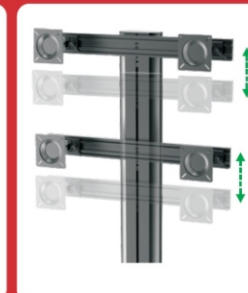

# Public Floor Stand

**RK 004A**

**RK 004B**

**RK 004C**

**RK 004C**

**RK 004D**

**RK 004E**

Public Floor Stand  
Socket Outlet on back of pillar

Cable Management  
Wheelbase / Floorbase / Floormunt Base available

Socket

Height Adjustable

Cable Management

Width adjustment