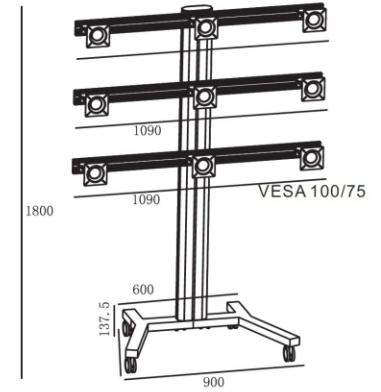

Public Floor Stand

Model	RK 009A	RK 009B	RK 009C	RK 009D	RK 009E	RK 009F
Color	Black or Silver	Black or Silver	Black or Silver	Black or Silver	Black or Silver	Black or Silver
Material	Alu. /SPCC	Alu. /SPCC	Alu. /SPCC	Alu. /SPCC	Alu. /SPCC	Alu. /SPCC
Suggest size	10-24"	10-24"	10-24"	10-24"	10-24"	10-24"
Loading Capacity	135kgs	135kgs	135kgs	135kgs	135kgs	135kgs
VESA Standard	75*75 100*100	75*75 100*100	75*75 100*100	75*75 100*100	75*75 100*100	75*75 100*100
Tilt	Yes	Yes	Yes	Yes	Yes	Yes
Orientation	Landscape Portrait	Landscape Portrait	Landscape Portrait	Landscape Portrait	Landscape Portrait	Landscape Portrait
Power Rail	Yes	Yes	Yes	Yes	Yes	Yes
Cable management	Yes	Yes	Yes	Yes	Yes	Yes

Public Floor Stand

RK 009B