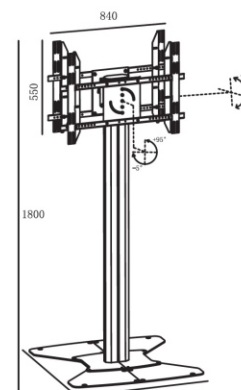

Public Floor Stand

RK 200A