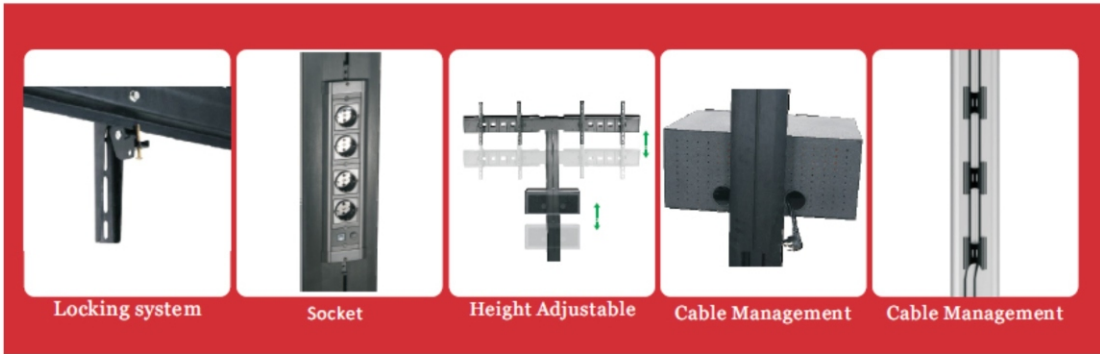

## RIFE TECHNOLOGIES

The Public Floor Stand series are one of the most flexible and multifunctional display stand series of its kind. The Public Floor Stand can be used with a single or double screen in a standard landscape mode or a portrait mode. It can be configured with rows of screens making a 4, 6, or even 9 screen solutions possible. An optional Floorstand base can be drilled into the floor to make the stand stay safe and in its place in any public environment.

# Public Floor Stand

Public Floor Stand  
 Cable Management  
 Wheelbase / Floorbase / Floormount Base available

Orientation: Landscape  
 Socket Outlet on back of pillar