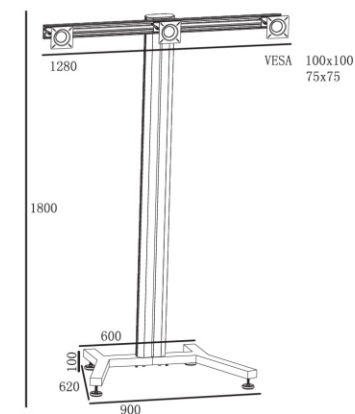

Public Floor Stand

Model	RK 003A	RK 003B	RK 003C	RK 003D	RK 003E	RK 003F
Color	Black or Silver	Black or Silver	Black or Silver	Black or Silver	Black or Silver	Black or Silver
Material	Alu. /SPCC	Alu. /SPCC	Alu. /SPCC	Alu. /SPCC	Alu. /SPCC	Alu. /SPCC
Suggest size	10-24"	10-24"	10-24"	10-24"	10-24"	10-24"
Loading Capacity	45kgs	45kgs	45kgs	45kgs	45kgs	45kgs
VESA Standard	75*75 100*100	75*75 100*100	75*75 100*100	75*75 100*100	75*75 100*100	75*75 100*100
Tilt	Yes	Yes	Yes	Yes	Yes	Yes
Orientation	Landscape Portrait	Landscape Portrait	Landscape Portrait	Landscape Portrait	Landscape Portrait	Landscape Portrait
Power Rail	Yes	Yes	Yes	Yes	Yes	Yes
Cable management	Yes	Yes	Yes	Yes	Yes	Yes

Public Floor Stand

RK 003A