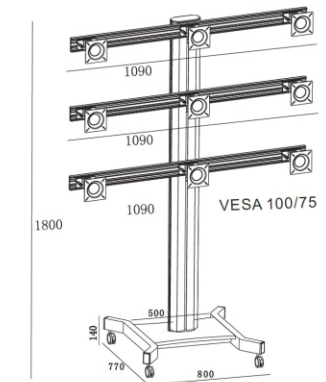

Public Floor Stand

Model	RK 009A	RK 009B	RK 009C	RK 009D	RK 009E	RK 009F
Color	Black or Silver	Black or Silver	Black or Silver	Black or Silver	Black or Silver	Black or Silver
Material	Alu. /SPCC	Alu. /SPCC	Alu. /SPCC	Alu. /SPCC	Alu. /SPCC	Alu. /SPCC
Suggest size	10-24"	10-24"	10-24"	10-24"	10-24"	10-24"
Loading Capacity	135kgs	135kgs	135kgs	135kgs	135kgs	135kgs
VESA Standard	75*75 100*100	75*75 100*100	75*75 100*100	75*75 100*100	75*75 100*100	75*75 100*100
Tilt	Yes	Yes	Yes	Yes	Yes	Yes
Orientation	Landscape Portrait	Landscape Portrait	Landscape Portrait	Landscape Portrait	Landscape Portrait	Landscape Portrait
Power Rail	Yes	Yes	Yes	Yes	Yes	Yes
Cable management	Yes	Yes	Yes	Yes	Yes	Yes

Public Floor Stand

RK 009F