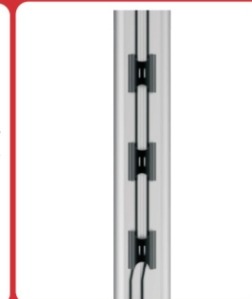

# Public Floor Stand

**RK 005E**

**RK 005F**

Public Floor Stand  
Socket Outlet on back of pillar

Cable Management  
Wheelbase / Floorbase / Floormount Base available

Socket

Height Adjustable

Cable Management