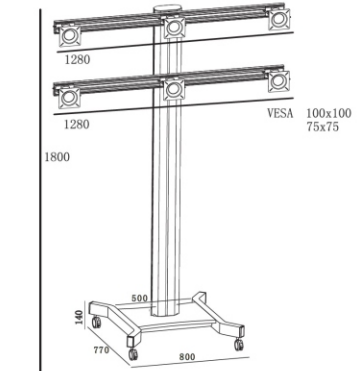

Public Floor Stand

Model	RK 006A	RK 006B	RK 006C	RK 006D	RK 006E	RK 006F
Color	Black or Silver	Black or Silver	Black or Silver	Black or Silver	Black or Silver	Black or Silver
Material	Alu. /SPCC	Alu. /SPCC	Alu. /SPCC	Alu. /SPCC	Alu. /SPCC	Alu. /SPCC
Suggest size	10-24"	10-24"	10-24"	10-24"	10-24"	10-24"
Loading Capacity	90kgs	90kgs	90kgs	90kgs	90kgs	90kgs
VESA Standard	75*75 100*100	75*75 100*100	75*75 100*100	75*75 100*100	75*75 100*100	75*75 100*100
Tilt	Yes	Yes	Yes	Yes	Yes	Yes
Orientation	Landscape Portrait	Landscape Portrait	Landscape Portrait	Landscape Portrait	Landscape Portrait	Landscape Portrait
Power Rail	Yes	Yes	Yes	Yes	Yes	Yes
Cable management	Yes	Yes	Yes	Yes	Yes	Yes

Public Floor Stand

RK 006F