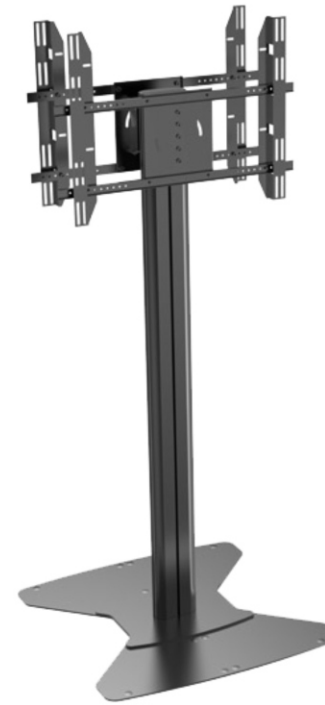

# Public Floor Stand

RK 110A

RK 110B

RK 110C

RK 110D

RK 110E

Model	RK 110A	RK 110B	RK 110C	RK 110D	RK 110E	RK 110F
Color	Black or Silver	Black or Silver	Black or Silver	Black or Silver	Black or Silver	Black or Silver
Material	Alu. / SPCC	Alu. / SPCC	Alu. / SPCC	Alu. / SPCC	Alu. / SPCC	Alu. / SPCC
Suggest size	50-110"	50-110"	50-110"	50-110"	50-110"	50-110"
Loading Capacity	125kgs	125kgs	125kgs	125kgs	125kgs	125kgs
VESA Standard	Max. 800*600	Max. 800*600	Max. 800*600	Max. 800*600	Max. 800*600	Max. 800*600
Tilt	-5° +15°	-5° +15°	-5° +15°	-5° +15°	-5° +15°	-5° +15°
Orientation	Landscape	Landscape	Landscape	Landscape	Landscape	Landscape
Power Rail	NO	NO	NO	NO	NO	NO
Cable management	Yes	Yes	Yes	Yes	Yes	Yes

# Public Floor Stand

# Public Floor Stand

**RK 200A**

**RK 200B**

Public Floor Stand  
Socket Outlet on back of pillar

Cable Management  
Wheelbase / Floorbase / Floormount Base available

Portrait & Landscape

Socket

Height Adjustable