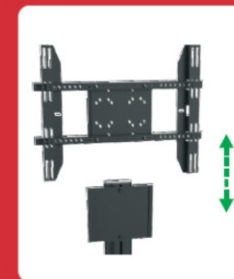

# Public Floor Stand

**RK 109D**

**RK 109E**

**RK 109F**

Public Floor Stand  
Cable management  
Wheelbase / Floorbase / Floormount Base available

Orientation: Landscape / portrait  
W/O Socket Outlet on back of pillar  
Lock Optional