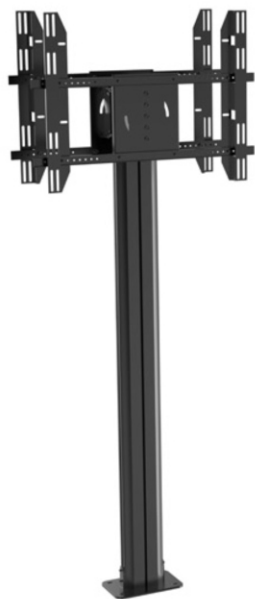

# Public Floor Stand

**RK 200A**

**RK 200B**

Public Floor Stand  
Socket Outlet on back of pillar

Cable Management  
Wheelbase / Floorbase / Floormount Base available

Portrait & Landscape

Socket

Height Adjustable

# Public Floor Stand

**RK 200C**

**RK 200D**

Model	RK 200A	RK 200B	RK 200C	RK 200D	RK 200E	RK 200F
Color	Black or Silver	Black or Silver	Black or Silver	Black or Silver	Black or Silver	Black or Silver
Material	Alu. /SPCC	Alu. /SPCC	Alu. /SPCC	Alu. /SPCC	Alu. /SPCC	Alu. /SPCC
Suggest size	30-60"	30-60"	30-60"	30-60"	30-60"	30-60"
Loading Capacity	100kgs	100kgs	100kgs	100kgs	100kgs	100kgs
VESA Standard	Max. 800*400	Max. 800*400	Max. 800*400	Max. 800*400	Max. 800*400	Max. 800*400
Tilt	-5° +15°	-5° +15°	-5° +15°	-5° +15°	-5° +15°	-5° +15°
Orientation	Landscape Portrait	Landscape Portrait	Landscape Portrait	Landscape Portrait	Landscape Portrait	Landscape Portrait
Power Rail	Yes	Yes	Yes	Yes	Yes	Yes
Cable management	Yes	Yes	Yes	Yes	Yes	Yes