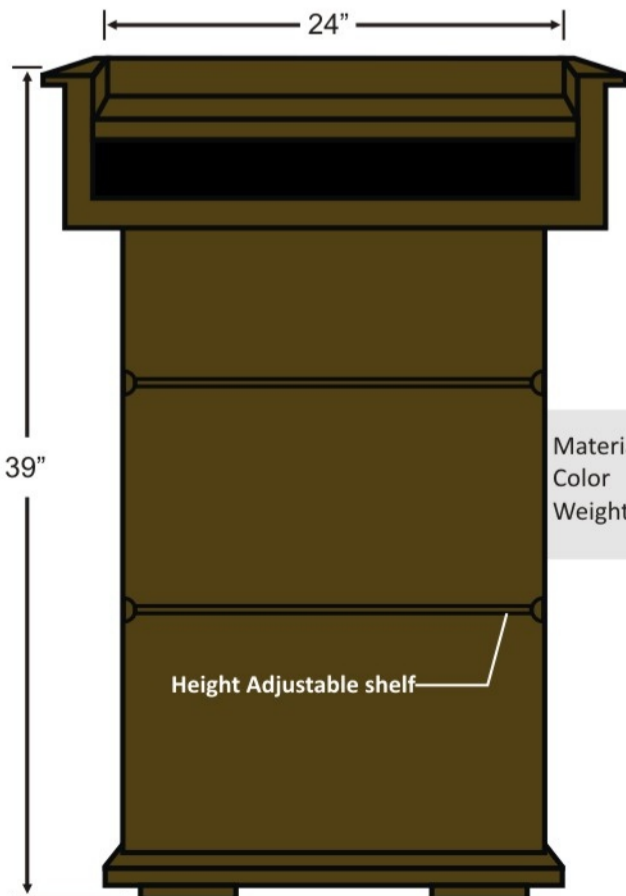

work surface remains available for a laptop, document camera, or other instructional material. The cabinet interior features a tilting projector shelf with adjustable positioning stop to allow precise projector alignment on screen or board. A stationary shelf is also provided, with enough space below for an optional adjustable shelf. Front-mounted swivel casters paired with stationary rear casters insure a stable platform for projection, yet allow for easy room to room mobility.