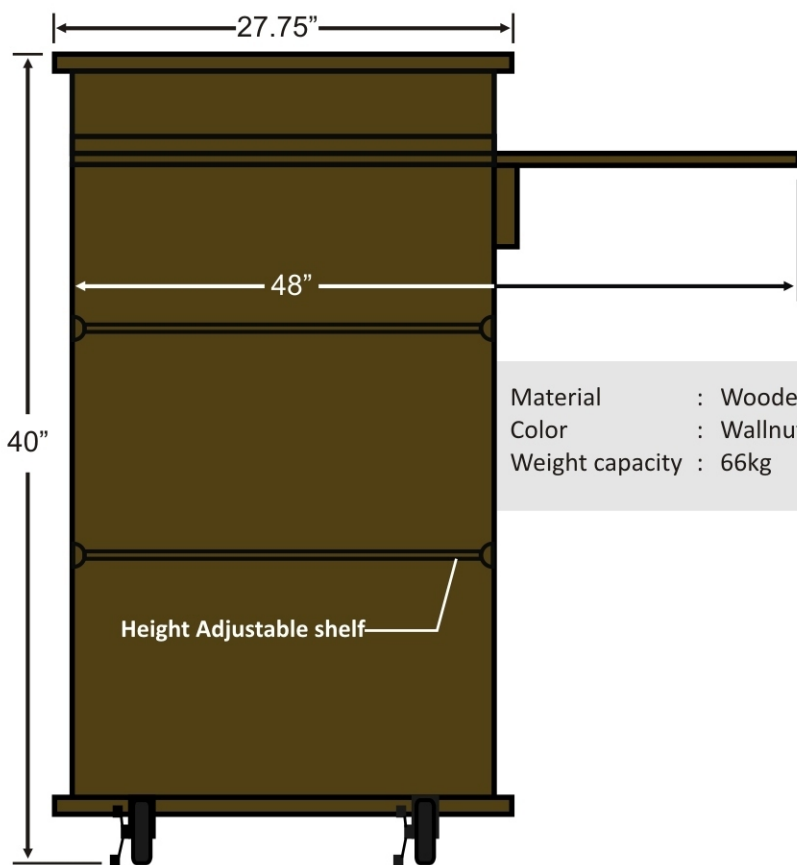

CABINET

Lockable Cabinet for CPU or other equipments

CASTERS

2 inch casters for mobility and positioning

The **MULTI-USE WOODEN LECTERN** is the ideal solution for mobile media presentations in the classroom. Four heavy-duty casters, two of which are locking, allow easy portability and a perfectly stable workstation once positioned. Vinyl tee-molding on the top and bottom not only protect the cabinet, but walls and other objects as well. A standard keyboard tray is provided, as is a locking door and equipment access panel. A folding side shelf not only preserves the work surface of the cart for necessary equipment or instructional material, but is ideal for a laptop, document camera, or projector and maintains a proper ergonomic working height. The spacious cabinet interior can be configured with an optional adjustable shelf. A work surface cable port as well as cable ports on both cabinet sides allow for easily cabling.

Material : Wooden
Color : Walnut
Weight capacity : 66kg

PODIUM AND LECTERN

PL-02

Your video projector will always be safe and secure with this **MULTI-USE WOODEN PODIUM**. Euro-hinged locking rear door allow easy access during instructional periods yet provide necessary security when not in use. As an added bonus, the 24" X 24"

work surface remains available for a laptop, document camera, or other instructional material. The cabinet interior features a tilting projector shelf with adjustable positioning stop to allow precise projector alignment on screen or board. A stationary shelf is also provided, with enough space below for an optional adjustable shelf. Front-mounted swivel casters paired with stationary rear casters insure a stable platform for projection, yet allow for easy room to room mobility.