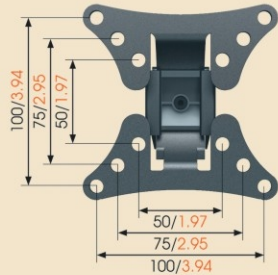

Support Monitor upto 22 inches

articulating arm is a high quality TV bracket designed to mount your LCD TV/monitor from 12-Inch to 22-Inch. It is compatible with VESA 50, 75 and 100 mounting pattern, 2.8-Inch - 9.9-Inch profile and supports 20 lbs. max load. Cable management helps reduce mess and clutter. You can extend and retract your TV with the articulating arm and so its suitable for corner mounting. Integrated bubble level, +15° to -15° tilt range and 90° left to 90° right swivel range ensures a customisable viewing experience. Vesa : 50X50; 75X75; 100X100mm
Distance to Wall : 16cm
Swivel : 180 degree
Tilt : +/-12 degree
Meas. : 49X22.5X52cm
NW/GW(KG) : 11/13
Max-load : 20kg
TV size : 12"-22"
Material : Aluminium-Alloy

Durable high-quality steel construction

Small Arm Mount

Vesa 100x100

Support Monitor upto 27"

The Small arm mount is one of the Classic product and arm is a high quality TV bracket designed to mount your LCD TV/monitor from 13-Inch to 27". It is compatible with VESA 100*100 mounting pattern, Cable management helps reduce mess and clutter. You can extend and retract your TV with the articulating arm and so its suitable for corner mounting . Integrated bubble level, +15° to -15° tilt range and 90° left to 90° right swivel range ensures a customisable viewing experience

VESA mounting holes mm/inch

R168

Single pivots Wall mount

Swiveling or tilt 180°

Rotate 270° & Tilting -90°/+90°

Support Monitor upto 24 inches

This double pivot allows an LCD to be mounted with a minimum profile while providing up/down tilt and right/left pan. It even rotates for portrait/landscape viewing. Slim profile saves space—separates wall and monitor. Provides smooth adjustment while maintaining touch-screen stability. Tilt, pan or rotate your screen
Single pivots Wall mount
Swiveling or tilt 180°
Rotate 270° & Tilting -90°/+90°
Support Monitor upto 28 inches