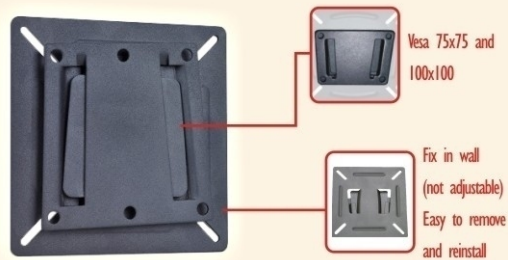

Slim Type Wall mount

27mm slim type LCD mount bracket

Vesa 75x75 and 100x100

Support Monitor upto 20 kg's

The slim line series product allow a flat panel monitor or display to be mounted to a vertical surface like a picture hang on a wall. Once installed, these modules provide a rock-solid platform, even for monitors with touch-screen capability. To remove a display from the wall, simply pull the release lever lift the monitor.

Reinstallation is just as easy!

RN2