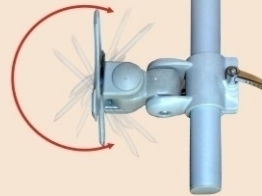

Reinstallation is just as easy!

RN2

Tilting Adjustable Wall mount

Swiveling or tilt 180°

Swivel 270°

Support Monitor upto 14" to 24"

14" to 24" display
mounting
capability VESA
standard / Pitch
size: MAX: 75*75/
100*100 6kg load
capability Easy
Tilting Adjustment
Adjusts the screen
to the most
comfortable
viewing angle
provide up and
down or left and
right pivot and
tilting capability
LCD monitor
swivel 270°.

Tilt, pan or rotate
your screen.

Tilt 180°
Side View

Swivel 270°
Top View

Pivot Points

RF2H

Ceiling Mount for small monitors

Swiveling or tilt 270°

Rotate 180°

Support Monitor upto 15" to 24"

Highly Suitable for use with small kind of LCD monitors with height adjustment facility available in size of 5 ft
The Height of LCD Monitor is Adjustable. The mount can rotate and tilt. Monitor can be used in landscape and portrait format LCD. Arm Design Allows side to side movement.

Mount is fully adjustable.

270° TILTING

CM-S

We offer LCD TV Wall Mount Bracket, which facilitates in the fixing of the LCD to the wall. It has all the hardware kit used in installing and offers easy installation. Manufactured from quality raw material.