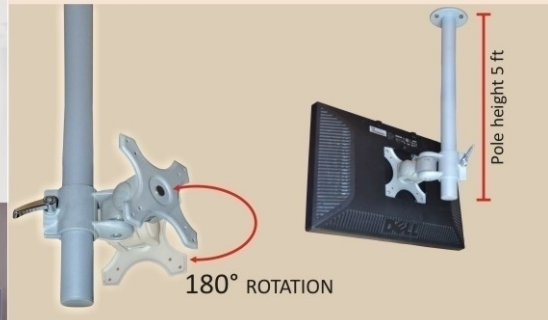

Ceiling Mount for small monitors

Swiveling or tilt 270°

Rotate 180°

Support Monitor upto 15" to 24"

Highly Suitable for use with small kind of LCD monitors with height adjustment facility available in size of 5 ft
The Height of LCD Monitor is Adjustable. The mount can rotate and tilt. Monitor can be used in landscape and portrait format LCD. Arm Design Allows side to side movement.

Mount is fully adjustable.

270° TILTING