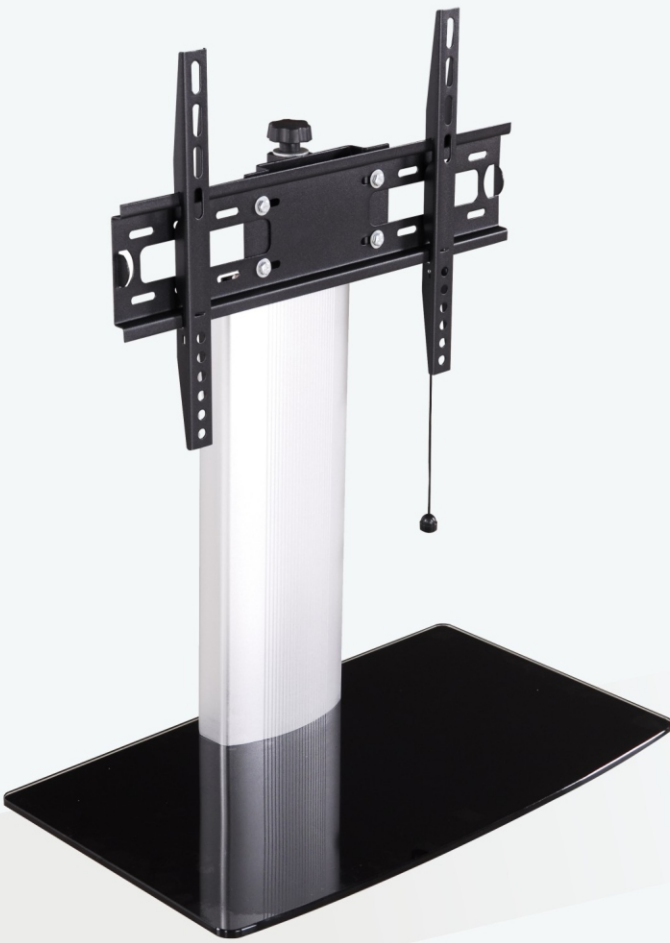

DESKTOP / TV STAND (FREE STANDING) **DS-FB**

- Recommended TV Size: 32"-42"
- TV back pitch(VESA): MAX 400X400 MM
- Carts height : 43.5 CM
- Maximum load: 40KG.
- Left and right to adjust the angle:30°
- Application area : Homes, schools, hotels, hospitals, etc.

DESKTOP / TV STAND (FREE STANDING) **DS-FS**

- Recommended TV Size: 32"-42"
- TV back pitch(VESA): MAX 400X400 MM
- Carts height : 43 CM
- Maximum load: 40KG
- Left and right to adjust the angle:30°
- Material : Quality cold-rolled plate
- Color : Black and white silver

DESKTOP / TV STAND (FREE STANDING) **DS-F**

- Free standing type base.
- Support weight upto 35kgs, Screen upto 46".
- Quick setup and installation.

Bracket is height adjustable

**RIFE TECHNOLOGIES**

Delhi Office:  
362, Vardhman Plaza - II, J-Block, Community Centre, Rajouri Garden, New Delhi - 110027