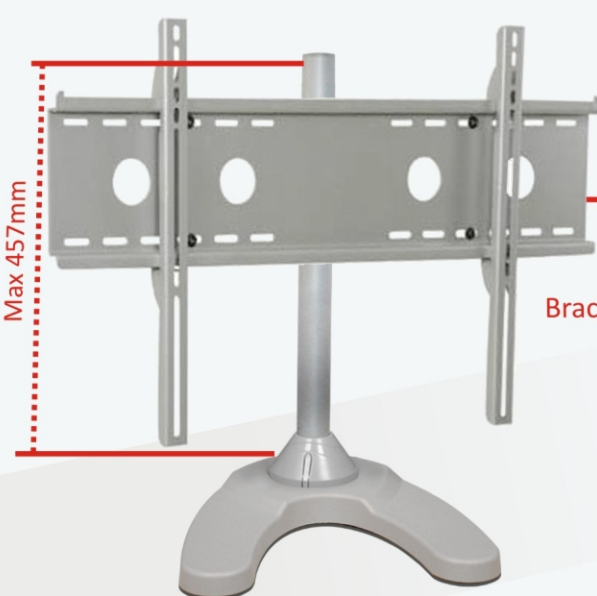

DESKTOP / TV STAND (FREE STANDING) **DS-FB**

- Recommended TV Size: 32"-42"
- TV back pitch(VESA): MAX 400X400 MM
- Carts height : 43.5 CM
- Maximum load: 40KG.
- Left and right to adjust the angle:30°
- Application area : Homes, schools, hotels, hospitals, etc.

DESKTOP / TV STAND (FREE STANDING) **DS-FS**

- Recommended TV Size: 32"-42"
- TV back pitch(VESA): MAX 400X400 MM
- Carts height : 43 CM
- Maximum load: 40KG
- Left and right to adjust the angle:30°
- Material : Quality cold-rolled plate
- Color : Black and white silver

DESKTOP / TV STAND (FREE STANDING) **DS-F**

- Free standing type base.
- Support weight upto 35kgs, Screen upto 46".
- Quick setup and installation.

Bracket is height adjustable

**RIFE TECHNOLOGIES**

Delhi Office:  
362, Vardhman Plaza - II, J-Block, Community Centre, Rajouri Garden, New Delhi - 110027