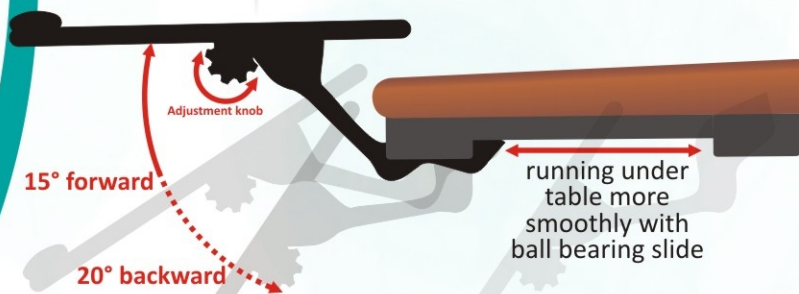

Ergonomic Corporation (Hong Kong) Ltd.

ADJUSTABLE KEYBOARD TRAY

AKT 01

- Sturdy keyboard platform: 500mm(W)X260mm(D) for most kinds of keyboards.
- 360°revolvable for different habit.
- Platform easy-tilt adjust 15° forward & 20° backward.
- Platform tilt - upward: 60mm & downward: 100mm
- Slide dimension: 450(deep)x136(wide)mm.
- Body Material: Iron & Platform Material: Plastic.
- Includes Wrist rest. Powder coating finish.
- Load bearing 25 kgs.
- Rotating, Swiveling & tilting movements
- Colour : Black

Converts a conventional desk to an ergonomic workstation. Frees up desk space and provides a comfortable work environment. Includes wrist rest. Easy to install and adjust for personal comfort.

Height adjustable for comfortably operating
Elegant and wide keyboard holder

360° rotating

+15° & -20° tilt

ADJUSTABLE KEYBOARD TRAY

AKT 02

- Sturdy keyboard platform wide: 485mm (19") for most kinds of keyboards.
- Arm rotates 360°.
- Platform easy-tilt adjust angle 15° to 20°
- Rotating, Swiveling & tilting movements
- Colour : Black

Helps prevent back pain, cervical and carpal tunnel syndrome. With integrated mousing surface lets you easily adjust the angle of your keyboard and mouse so they are always at a comfortable level for you. Patented gel wrist rest technology for added comfort. Sturdy and stable.