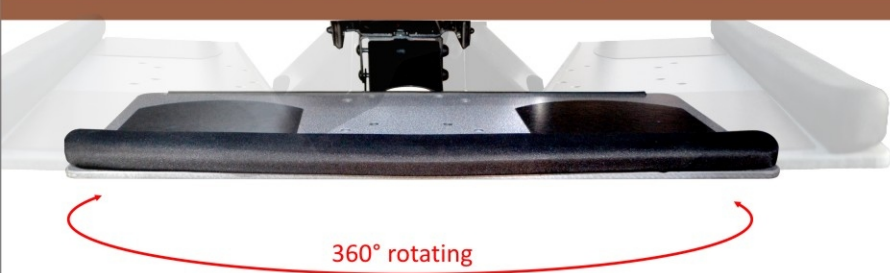

Ergonomic Corporation (Hong Kong) Ltd.

ADJUSTABLE KEYBOARD TRAY

AKT 01

- Sturdy keyboard platform: 500mm(W)X260mm(D) for most kinds of keyboards.
- 360°revolvable for different habit.
- Platform easy-tilt adjust 15° forward & 20° backward.
- Platform tilt - upward: 60mm & downward: 100mm
- Slide dimension: 450(deep)x136(wide)mm.
- Body Material: Iron & Platform Material: Plastic.
- Includes Wrist rest. Powder coating finish.
- Load bearing 25 kgs.
- Rotating, Swiveling & tilting movements
- Colour : Black

Converts a conventional desk to an ergonomic workstation. Frees up desk space and provides a comfortable work environment. Includes wrist rest. Easy to install and adjust for personal comfort.

Height adjustable for comfortably operating
Elegant and wide keyboard holder

360° rotating

+15° & -20° tilt

ADJUSTABLE KEYBOARD TRAY

AKT 02

- Sturdy keyboard platform wide: 485mm (19") for most kinds of keyboards.
- Arm rotates 360°.
- Platform easy-tilt adjust angle 15° to 20°
- Rotating, Swiveling & tilting movements
- Colour : Black

Helps prevent back pain, cervical and carpal tunnel syndrome. With integrated mousing surface lets you easily adjust the angle of your keyboard and mouse so they are always at a comfortable level for you. Patented gel wrist rest technology for added comfort. Sturdy and stable.