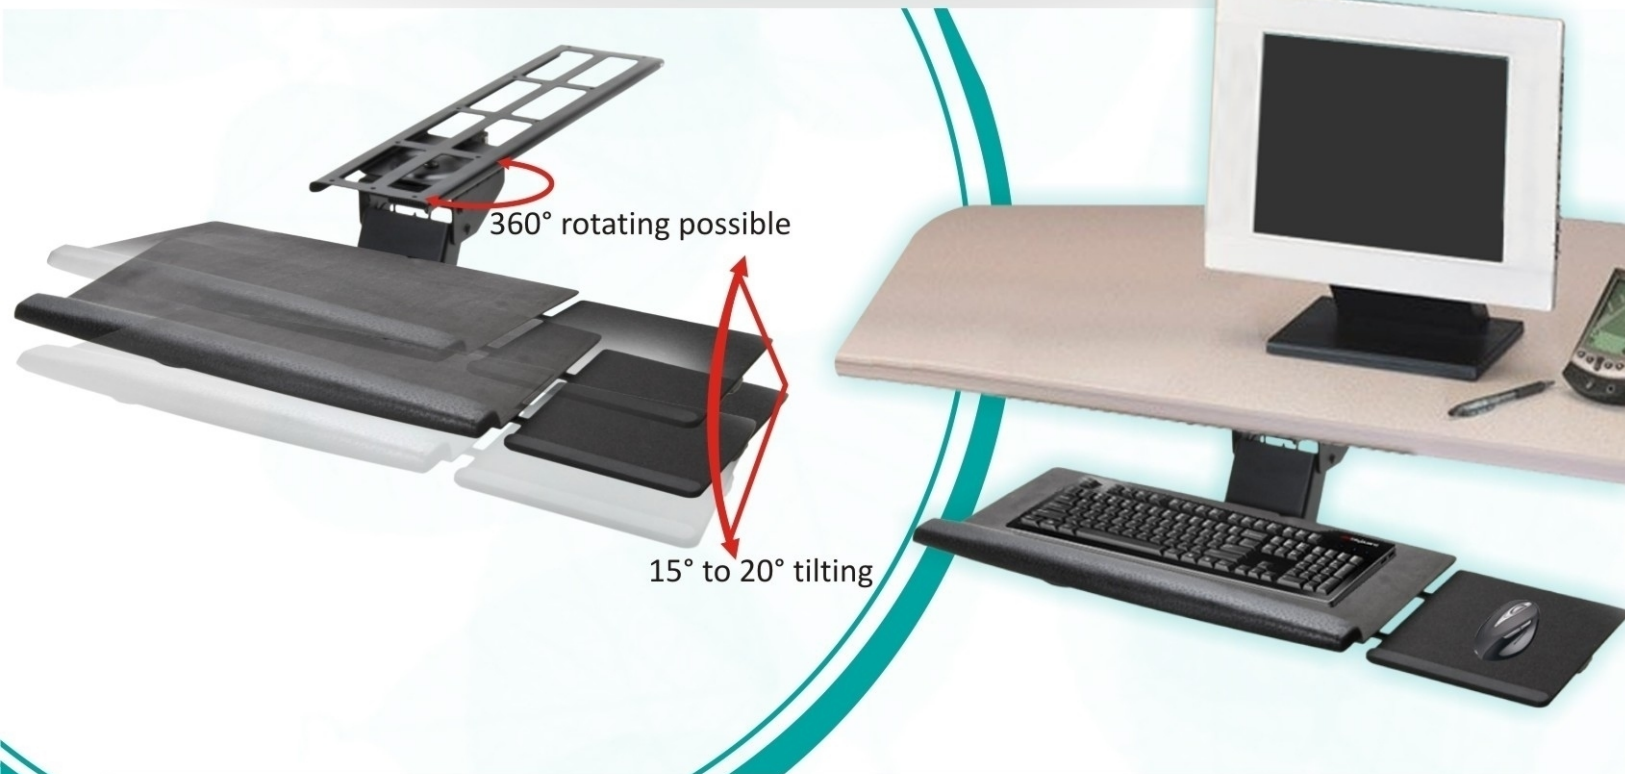

Ergonomic Corporation (Hong Kong) Ltd.

ADJUSTABLE KEYBOARD TRAY

AKT 01

- Sturdy keyboard platform: 500mm(W)X260mm(D) for most kinds of keyboards.
- 360°revolvable for different habit.
- Platform easy-tilt adjust 15° forward & 20° backward.
- Platform tilt - upward: 60mm & downward: 100mm
- Slide dimension: 450(deep)x136(wide)mm.
- Body Material: Iron & Platform Material: Plastic.
- Includes Wrist rest. Powder coating finish.
- Load bearing 25 kgs.
- Rotating, Swiveling & tilting movements
- Colour : Black

Converts a conventional desk to an ergonomic workstation. Frees up desk space and provides a comfortable work environment. Includes wrist rest. Easy to install and adjust for personal comfort.

Height adjustable for comfortably operating
Elegant and wide keyboard holder

360° rotating

+15° & -20° tilt

ADJUSTABLE KEYBOARD TRAY

AKT 02

- Sturdy keyboard platform wide: 485mm (19") for most kinds of keyboards.
- Arm rotates 360°.
- Platform easy-tilt adjust angle 15° to 20°
- Rotating, Swiveling & tilting movements
- Colour : Black

Helps prevent back pain, cervical and carpal tunnel syndrome. With integrated mousing surface lets you easily adjust the angle of your keyboard and mouse so they are always at a comfortable level for you. Patented gel wrist rest technology for added comfort. Sturdy and stable.