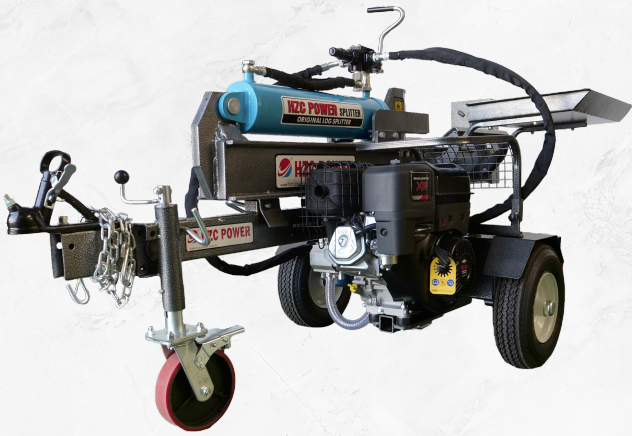

HS40285

HZC BLUE GEM 40T LOG SPLITTER
(Briggs & Stratton 13.5HP)

1 DESCRIPTION

HZC Blue Gem 40T Log Splitter is a powerful tool for efficiently splitting Australian logs into firewood. It provides 40 tonnes of splitting force and is powered by a Briggs & Stratton 13.5Hp engine, making it compatible and suitable for most Australian hardwoods. The log splitter comes with a hydraulic cylinder and it can accommodate up to 530mm in log length. It is also designed with 2-Stage pumps allowing for maximum speed at low pressure, automatically reducing to a safe speed when splitting wood. One of the greatest benefits of this product is its machine flexibility - Vertical and Horizontal Operations. The splitting force of vertical operation is much greater than that of horizontal operation.

Furthermore, HZC Blue Gem 40T Log Splitter is designed with convenience in mind. It also comes with a wood table that facilitates the placement of split wood, a rear support leg, and an 8-inch jockey wheel which would enhance the stability and easy maneuverability.

3 FEATURES

8 SPLITTING HOURS NON-STOP

- Briggs & Stratton 13.5Hp Engine:** Renowned for durability and power, delivering reliable performance.
- 40 Tonne Splitting Force:** Capable of splitting even the hardest Australian hardwoods with ease.
- Vertical and Horizontal Operation:** Offers flexibility to adapt to different working conditions.
- 2-Stage Pumps:** Ensures efficient and safe operation at maximum speed.
- Transport-Friendly Design:** Comes with a rear support leg, log table, and 8-inch jockey wheel for stability and ease of transport.
- 2-Year Engine Warranty and 2-Year Machine Warranty:** Ensures machine and service quality