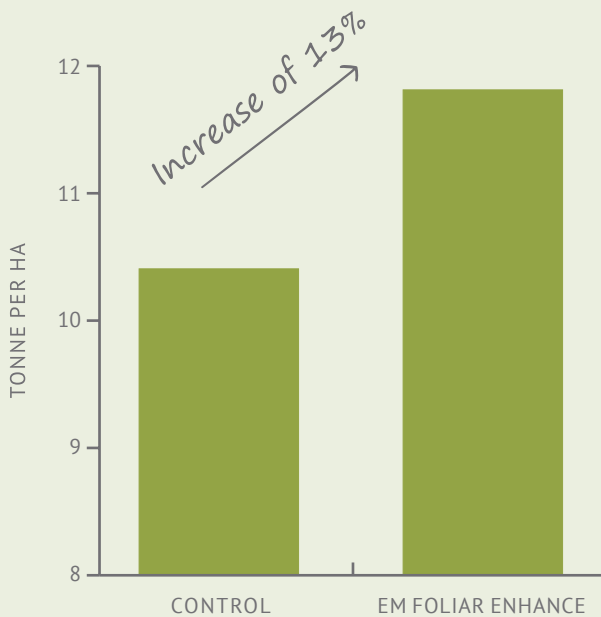

RESEARCH

WHEAT TRIAL COMPARING WITH OR WITHOUT EM (TONNES/HA)

“Paddocks are green and healthy without any urea use. The insect and disease rates have decreased significantly”

- Ashley Seaton
Cropping Farmer

COMPOSITION

Ingredients: Effective Microorganisms, Seaweed, Amino Acid Complex, Fulvic Acid.

ABOUT EMNZ

We manufacture microbial products based on EM technology. EM is a unique combination of bacteria, yeasts and fungi used to activate and balance the naturally diverse microbiology in nature. EMNZ is a company focused on developing sustainable products for New Zealand, selling products to the agriculture, viticulture, and horticulture industries. Our philosophy is to promote the use of microbial products to boost production. EMNZ work with both biological and chemical based systems to enhance rather than negatively impact the environment.

APPLICATION RATE

AS A FOLIAR TREATMENT	1-3%
FERTIGATION	5-10L
AS PART OF SPRAY PROGRAM	1-2%
WITH LIQUID N APPLICATIONS	5-10L
FLOWERING/BUDBREAK	5-10L
FOR DISEASE CONTROL	2-5% of water rate

Call EMNZ for specific crop recommendations.

CONTACT

PHONE: (03) 374 6323

EMAIL: admin@emnz.co.nz

WEBSITE: www.emnz.co.nz