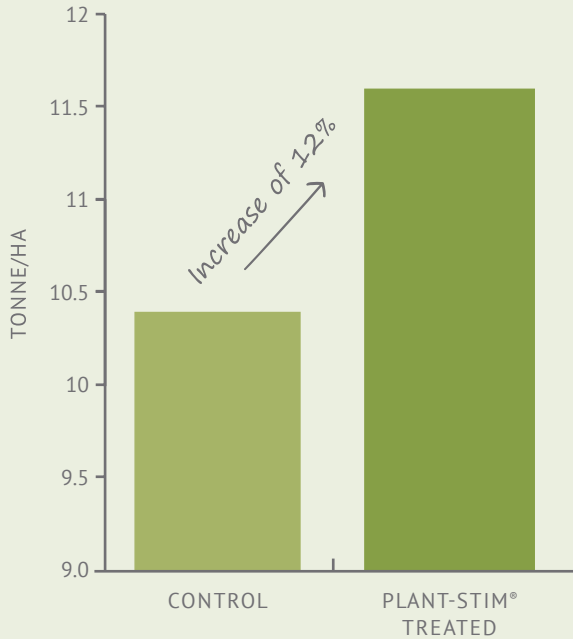

RESEARCH

**PLANT-STIM®
EFFECT ON WHEAT YIELD**