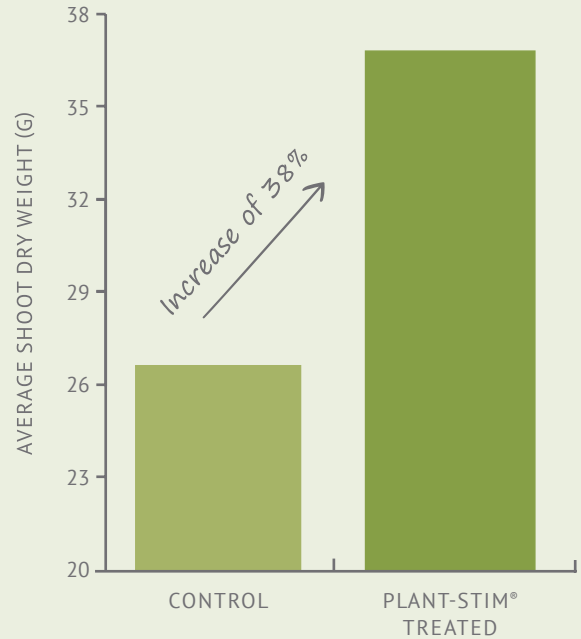

designed to increase cell division rates which leads to production of larger root and shoot mass. When sprayed on plants during growth periods, it activates secondary messengers leading to enhanced response in plants that can increase the brix level in fruit. Plant-Stim[®] also increases mineral uptake from the soil, increases leaf permeability to water and foliar nutrition and enhances plant photosynthetic rate.

RESEARCH

**PLANT-STIM®
EFFECT ON WHEAT YIELD**

**PLANT-STIM®
EFFECT ON RAPE YIELD**

COMPOSITION

Ingredients: Fermentation Extracts, Natural Acids, Phenolic Compounds, Secondary Metabolites, EM and Fulvic Acid.