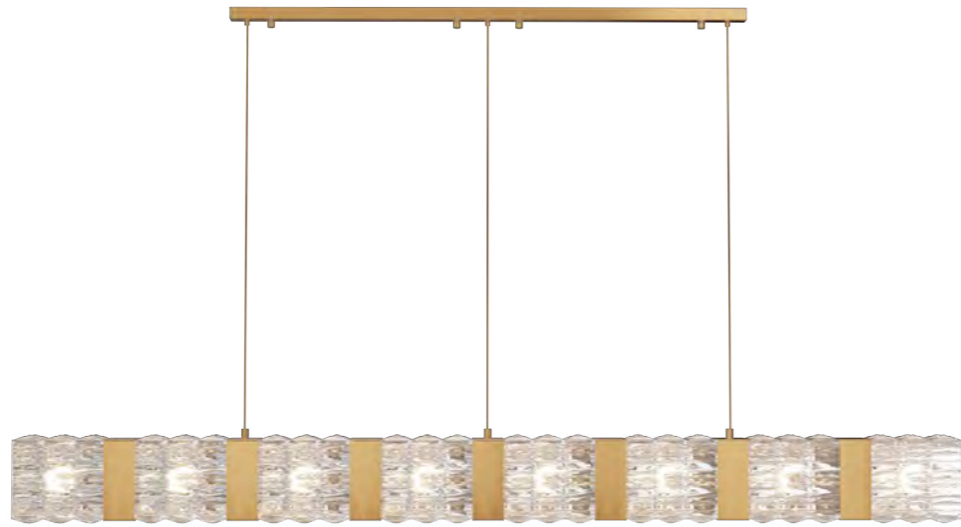

HARRY

CHANDELIER

ITEM	MATERIALS	FINISH	DIMENSIONS
CNBR-CHATBR034	Stainless Steel & Crystal	Antique Brass & Clear	W 120 X D 7.6 X H 10.8 CM