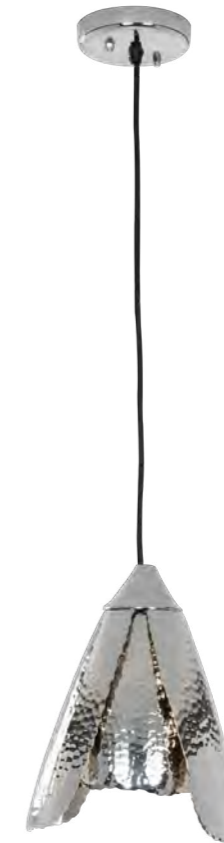

AMANA SMALL

PENDANT

ITEM INOL-PLNIME003	MATERIALS Stainless Steel Sheet	FINISH Natural Polished Nickel	DIMENSIONS W 21.59 X D 19.5 X H 29.21 CM