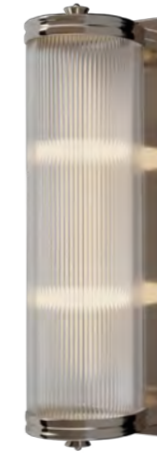

FINISH
Polished Nickel

DIMENSIONS
W 22.86 X D 17.78 X H 43.18 CM

FRAMELESS GINKGO OVAL

WALL LAMP

ITEM
INOL-WSNINI018

MATERIALS
Casted Brass
& Clear Mirror

FINISH
Polished Nickel

DIMENSIONS
W 20.32 X D 17.78 X H 43.18 CM

ALABASTER

WALL LAMP

ITEM CNBR-WSATBR019	MATERIALS Alabaster & Steel	FINISH Antique Brass & White	DIMENSIONS W 5 X D 9 X H 30 CM
-------------------------------	---------------------------------------	--	--

FRANCO

WALL LAMP

ITEM CNBR-WSNIST020	MATERIALS Glass & Steel	FINISH Nickel & Clear	DIMENSIONS W 13 X D 13 X H 43 CM
-------------------------------	-----------------------------------	---------------------------------	--