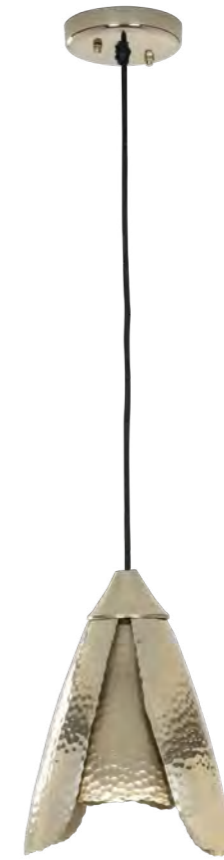

DIMENSIONS
W 35 X D 35 X H 150 CM
W 25 X D 25 X H 150 CM

AMANA LARGE

PENDANT

ITEM	MATERIALS	FINISH	DIMENSIONS
INOL-PLBRME002	Brass Sheet	Natural Polished Brass	W 29.21 X D 26.67 X H 26.83 CM

AMANA SMALL

PENDANT