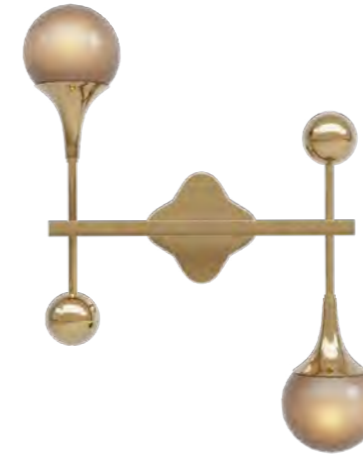

MATERIALS
Glass & Steel

FINISH
Nickel & Clear

DIMENSIONS
W 28 X D 16.5 X H 28 CM

FOOTBALL CRYSTAL V2 WALL LAMP

ITEM
CNBR-WSATBR033

MATERIALS
Crystal & Steel

FINISH
Antique Brass
& Clear

DIMENSIONS
W 20 X D 13.5 X H 20 CM

FEATHER

WALL LAMP

ITEM
INOL-WSBRME005
INOL-WSBRME006

MATERIALS
Casted Brass
Casted Brass

FINISH
Brushed Brass
Brushed Brass

DIMENSIONS
W 20.32 X D 8.89 X H 53.98 CM
W 20.32 X D 8.89 X H 53.98 CM

ALHAMBRA

WALL LAMP

ITEM
INOL-WSBRME002

MATERIALS
Brass

FINISH
Polished Brass

DIMENSIONS
W 45.72 X D 17.78 X H 58.42 CM

FEATHER

WALL LAMP

ITEM
INOL-WSSIME003
INOL-WSSIME004

MATERIALS
Casted Nickel
Casted Nickel

FINISH
Brushed Nickel
Brushed Nickel

DIMENSIONS
W 20.32 X D 8.89 X H 53.98 CM
W 20.32 X D 8.89 X H 53.98 CM

ALHAMBRA

WALL LAMP

ITEM
INOL-WSMCMEO01

MATERIALS
Nickel

FINISH
Polished Nickel

DIMENSIONS
W 45.72 X D 17.78 X H 58.42 CM