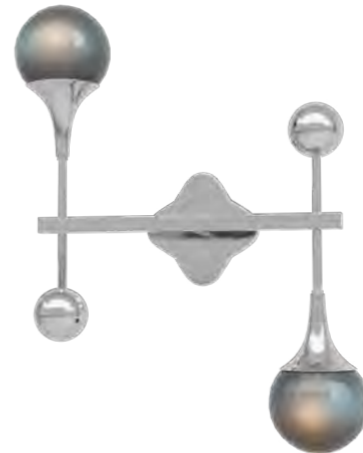

MATERIALS
Glass & Steel

FINISH
Nickel & Clear

DIMENSIONS
W 28 X D 16.5 X H 28 CM

FOOTBALL CRYSTAL V2 WALL LAMP

ITEM
CNBR-WSATBR033

MATERIALS
Crystal & Steel

FINISH
Antique Brass
& Clear

DIMENSIONS
W 20 X D 13.5 X H 20 CM

ITEM
INOL-WSBRME002

MATERIALS
Brass

FINISH
Polished Brass

DIMENSIONS
W 45.72 X D 17.78 X H 58.42 CM

FEATHER

WALL LAMP

ITEM
INOL-WSSIME003
INOL-WSSIME004

MATERIALS
Casted Nickel
Casted Nickel

FINISH
Brushed Nickel
Brushed Nickel

DIMENSIONS
W 20.32 X D 8.89 X H 53.98 CM
W 20.32 X D 8.89 X H 53.98 CM

ALHAMBRA

WALL LAMP

ITEM
INOL-WSMCMEO01

MATERIALS
Nickel

FINISH
Polished Nickel

DIMENSIONS
W 45.72 X D 17.78 X H 58.42 CM