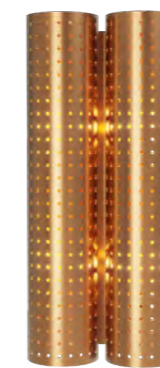

WALL LAMP

ITEM
CNBR-WSNIST022

MATERIALS
Glass & Steel

FINISH
Clear & Nickel

DIMENSIONS
W 12 X D 13 X H 29 CM

ERIS

WALL LAMP

ITEM
CNBR-WSBRBR038