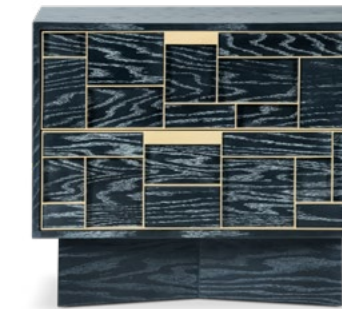

**ALTO NOIR
CHARCOAL**

MAIN FINISH: CHARCOAL OAK WOOD VENEER FINISH METAL FINISH: STAINLESS STEEL IN BURNISHED BRASS (BRB) FINISH
W 70 x D 46 x H 60 cm