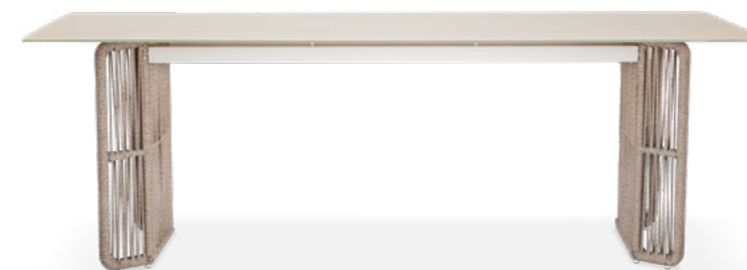

IRIS RECTANGULAR TABLE

TOP FINISH: FROSTED GLASS TOP IN BEIGE SAND MATERIAL: DIA. 25x2.0mm STAINLESS STEEL METAL FINISH: POWDERCOATED BEIGE SAND ACCENT FINISH: DIA. 6mm BEIGE OLIFEN ROPE W 220 X D 100 X H 74.5 CM