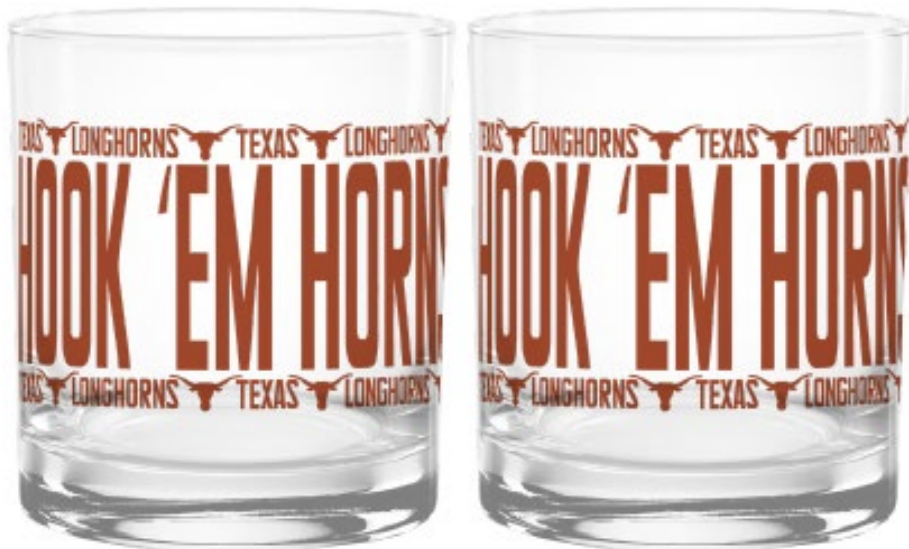

Introducing Originals, by Indigo Falls

a collection of dynamic,
full color designs at
amazing price points
created for today's
marketplace.

Originals

Elevated Collection

16oz Pint Glass
Full Wrap

Elevated Collection

14oz Rocks Glass
Full Wrap

Elevated Collection

**2oz Collector Glass
Full Wrap**

**13oz Beverage Glass
Full Wrap**

Elevated Collection

15oz Ceramic Mug, Black
Full Wrap

Elevated Collection

15oz Ceramic Mug, Classic White
Full Wrap