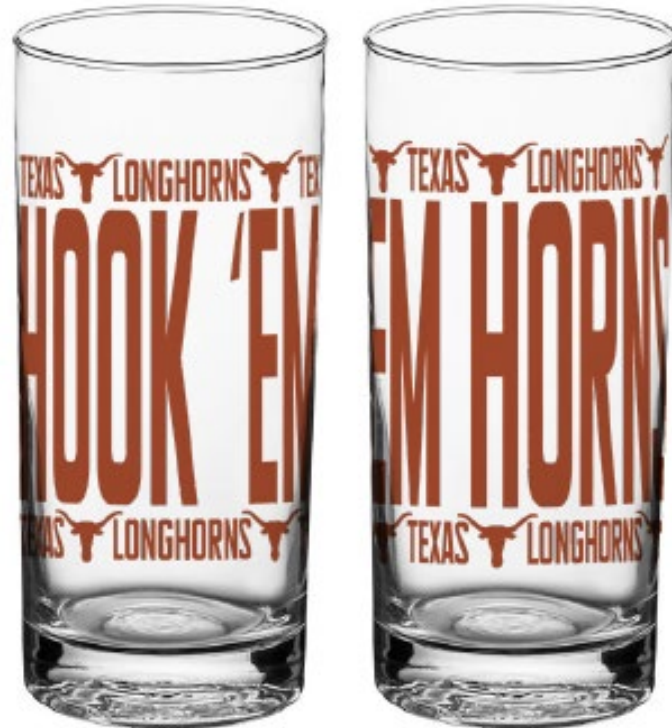

Introducing Originals, by Indigo Falls

a collection of dynamic,
full color designs at
amazing price points
created for today's
marketplace.

Originals

Elevated Collection

16oz Pint Glass
Full Wrap

Elevated Collection

14oz Rocks Glass
Full Wrap

Elevated Collection

**2oz Collector Glass
Full Wrap**

**13oz Beverage Glass
Full Wrap**

Elevated Collection

15oz Ceramic Mug, Black
Full Wrap

Elevated Collection

15oz Ceramic Mug, Classic White
Full Wrap

Elevated Collection

22oz Tumbler
Full Wrap

Est. Collection

**16oz Pint Glass
Double Sided**

Est. Collection

14oz Rocks Glass
Double Sided

Est. Collection

**13oz Beverage Glass
Double Sided**