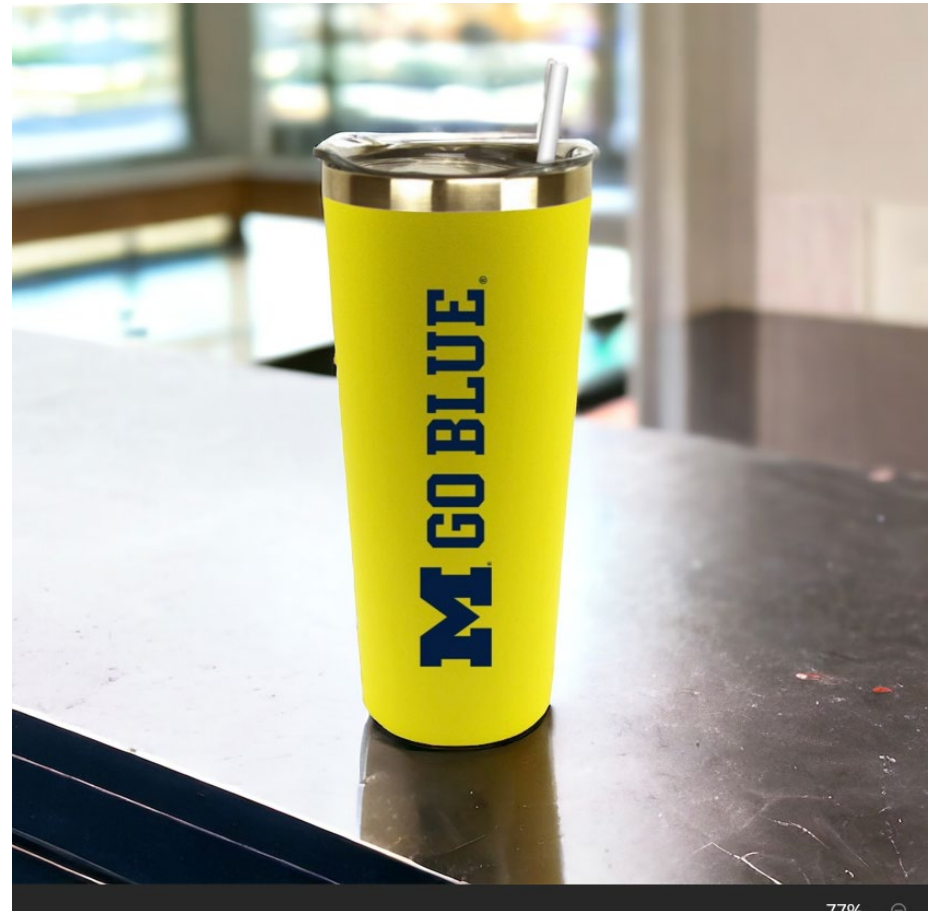

Introducing Originals, by Indigo Falls

a collection of dynamic,
full color designs at
amazing price points
created for today's
marketplace.

Originals

Elevated Collection

16oz Pint Glass
Full Wrap

Elevated Collection

Slogan Collection

13oz Beverage Glass
Double Sided

2oz Collector Glass
Double Sided

Slogan Collection

15oz Ceramic Mug, Navy
Double Sided

Slogan Collection

15oz Ceramic Mug, Classic White
Double Sided

Slogan Collection

22oz Tumbler
Double Sided

11oz Mug Options: White, Black, Navy, Red, Orange

15oz Mug Options: White, Black, Navy, Green

Tumbler Options: Black, Light Blue, Pink, Red, Navy White

EXTRAORDINARY DRINKWARE