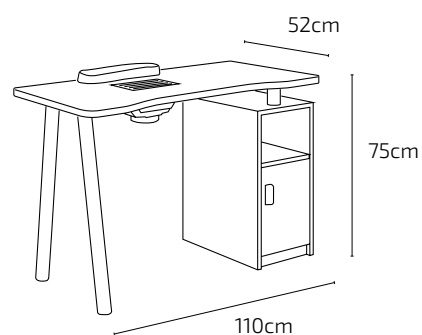

LUCÍA

Manicure table

DESCRIPTION

Manicure table with vaccum cleaner with dust collector, PVC hand cushion and storage column with one drawer.

CHARACTERISTICS

MATERIAL

MFC board with 25mm melamine panel.

SPECIFICATIONS

Legs with levellers.

COLOUR

White

PESO · WEIGHT · POIDS

32,3Kg

VOLUMEN · VOLUME

0,62m³

CAJAS · BOXES · CARTONS

1. 51x36x70cm
2. 117x59x11cm