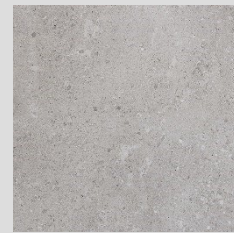

COUNTERTOP TILE SELECTIONS:

Ash Grey

Chocolate

Civic Sand

Eminence Grey

Iron Grey

Meta Dark Grey

Meta Light Grey

Multi-Brown

Notable Beige

Park Lane Grey

Superior Taupe

Union Smoke

BASE FINISHES

Natural Stone:

Artic Grey Marble Ledger

Honey Wheat Sandstone

Ostrich Grey Ledger Stone

Quartzsite (Formerly Stucco Rock):

Sky Grey Quartzsite

Graphite Grey Quartzsite

Sandstone Tan Quartzsite

Misty Grey Quartzsite

Barnwood Brown Quartzsite