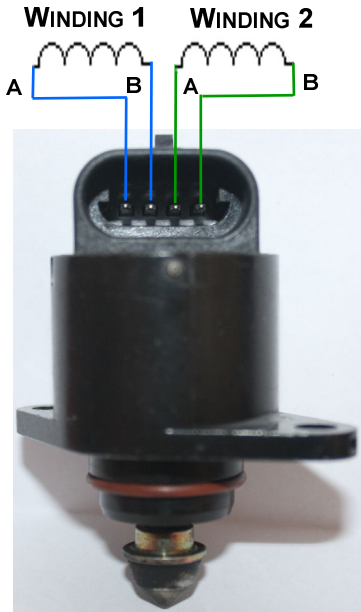

STEPPER MOTOR (BIPOLAR) TYPE 1

RECOMMENDED ECU
CONNECTION

Stepper Motor Pin	ECU Output Channel
Winding 1A	Auxiliary 5
Winding 1B	Auxiliary 6
Winding 2A	Auxiliary 7
Winding 2B	Auxiliary 8

STEPPER MOTOR (BIPOLAR) TYPE 2

RECOMMENDED ECU
CONNECTION

Stepper Motor Pin	ECU Output Channel
Winding 1A	Auxiliary 5
Winding 1B	Auxiliary 6
Winding 2A	Auxiliary 7
Winding 2B	Auxiliary 8