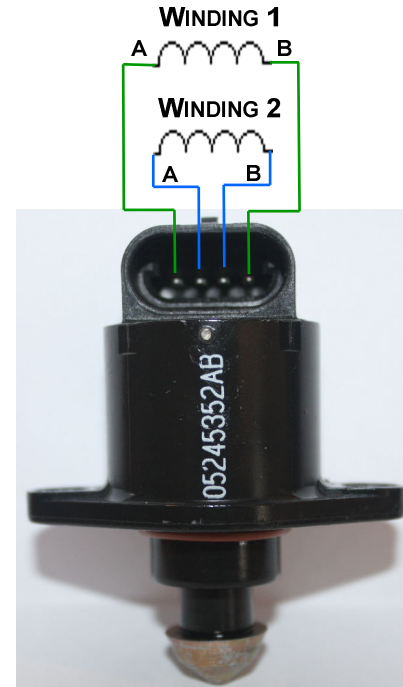

STEPPER MOTOR (BIPOLAR) TYPE 1

RECOMMENDED ECU
CONNECTION

Stepper Motor Pin	ECU Output Channel
Winding 1A	Auxiliary 5
Winding 1B	Auxiliary 6
Winding 2A	Auxiliary 7
Winding 2B	Auxiliary 8

STEPPER MOTOR (BIPOLAR) TYPE 2

RECOMMENDED ECU
CONNECTION

Stepper Motor Pin	ECU Output Channel
Winding 1A	Auxiliary 5
Winding 1B	Auxiliary 6
Winding 2A	Auxiliary 7
Winding 2B	Auxiliary 8