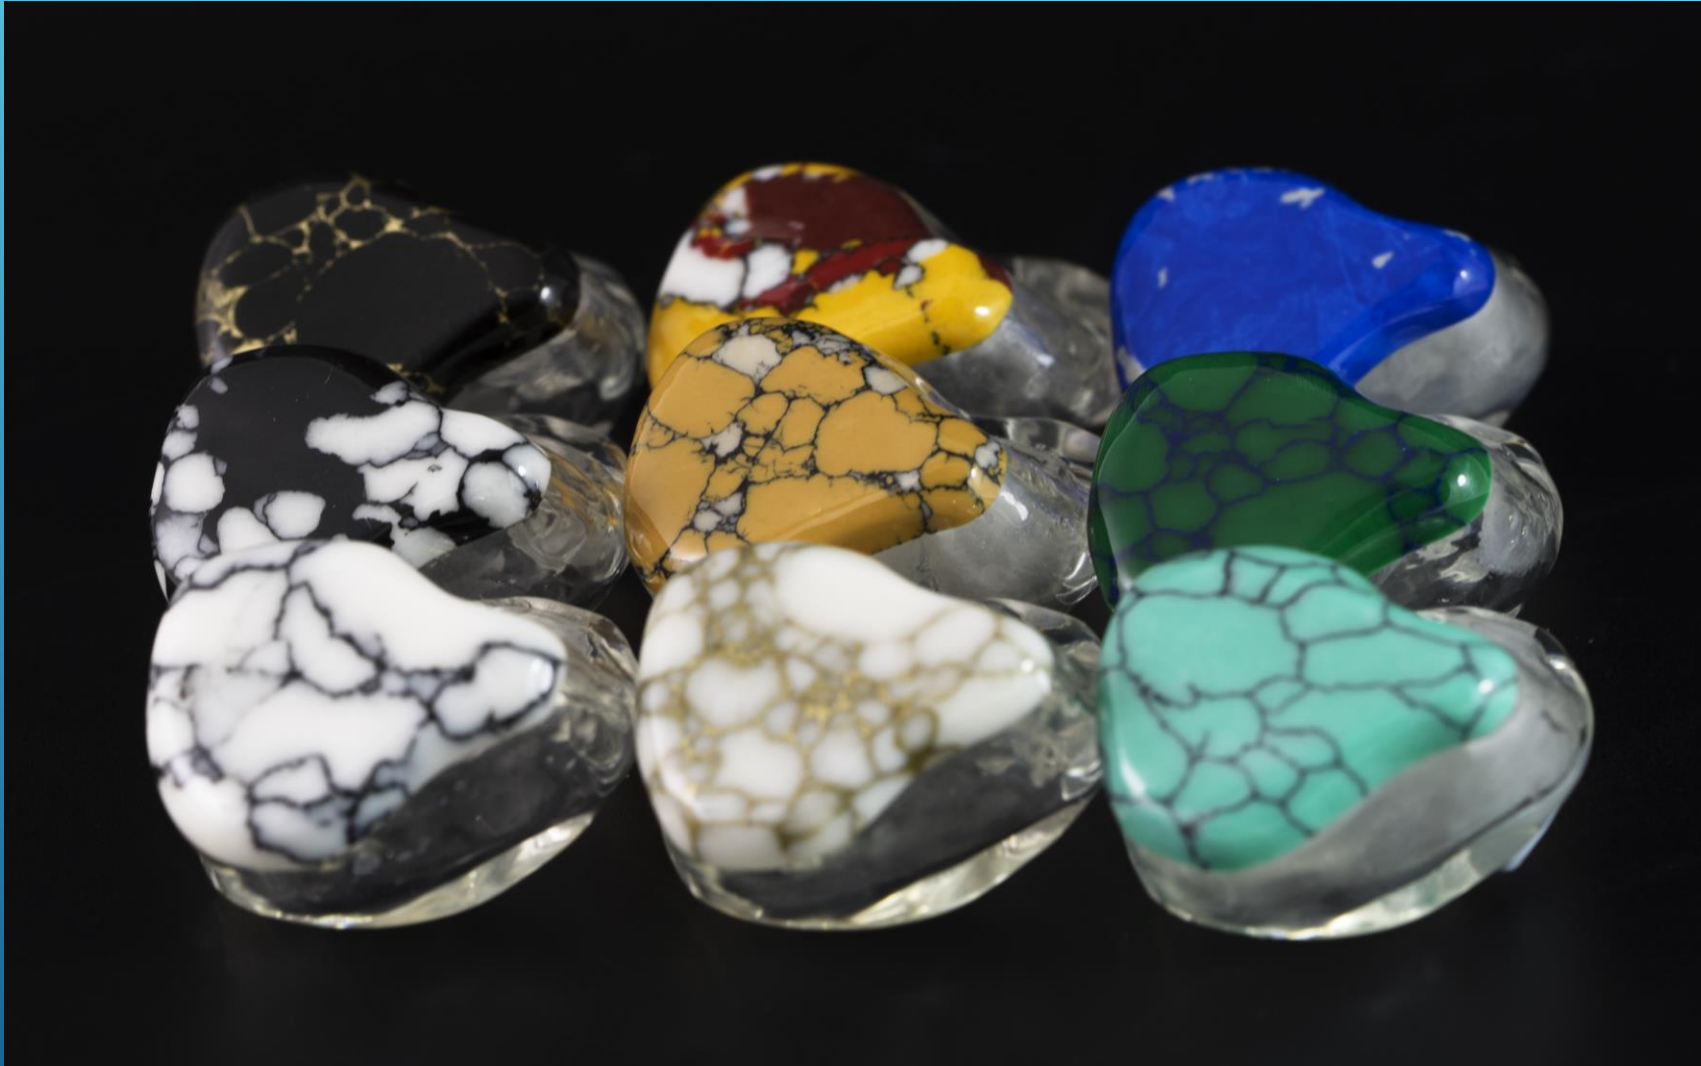

S-Young Purple

WOOD – LEVEL 3, BASE

MIRROR – LEVEL 3, BASE

KINTSUKUROI - LEVEL 4, BASE

AUROA – LEVEL 4, BASE

aurora - omega nebula

aurora - colorful dream

aurora - eagle nebula

aurora - uranus

aurora - venus

RIBBON – LEVEL 4, BASE

ribbon - crystal

ribbon - dotted blue

ribbon - misty white

ribbon - pasta

ribbon - skyline

pine - purple

red heart

GOLDDIGGER – LEVEL 4, BASE

GoldDigger - Champagne

GoldDigger - Color

GoldDigger - Gold

GoldDigger - Lime

GoldDigger - Purple

GoldDigger - Turquoise

GLITTER – LEVEL 2, INSERT

glitter - gold

glitter - blue

glitter - champain

glitter - disco

glitter - pink

glitter - purple