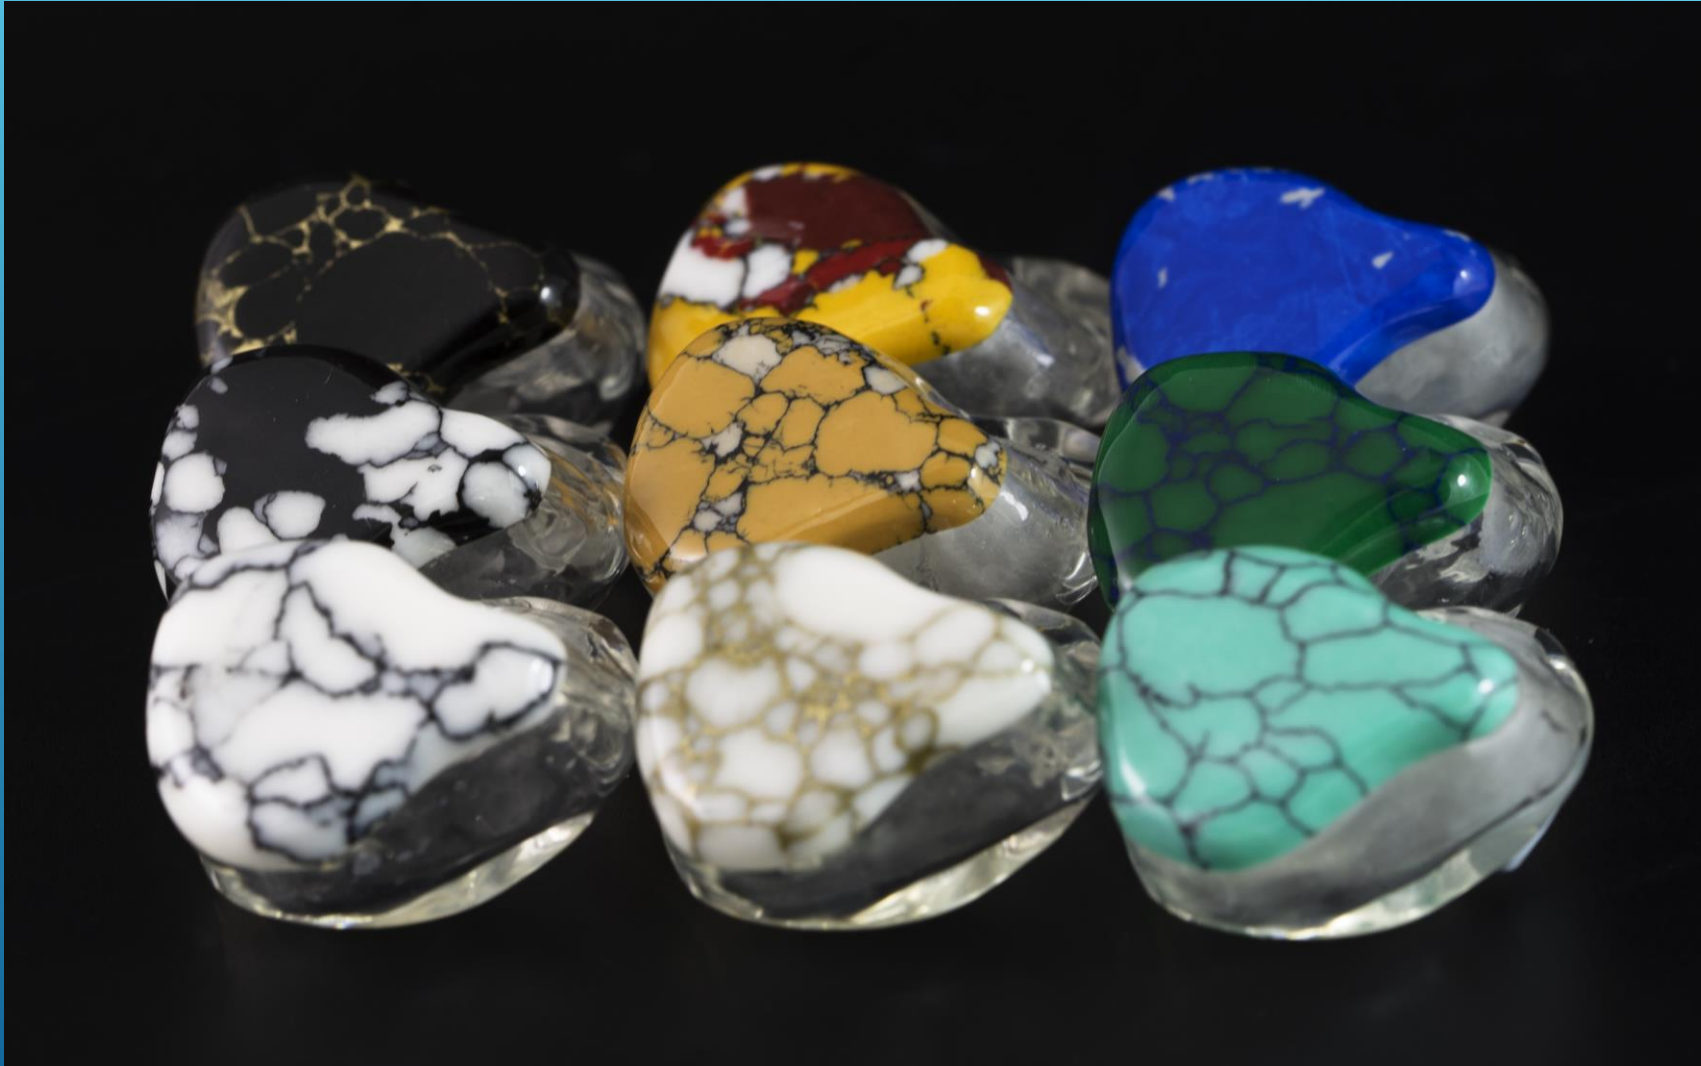

KINTSUKUROI - LEVEL 4, BASE