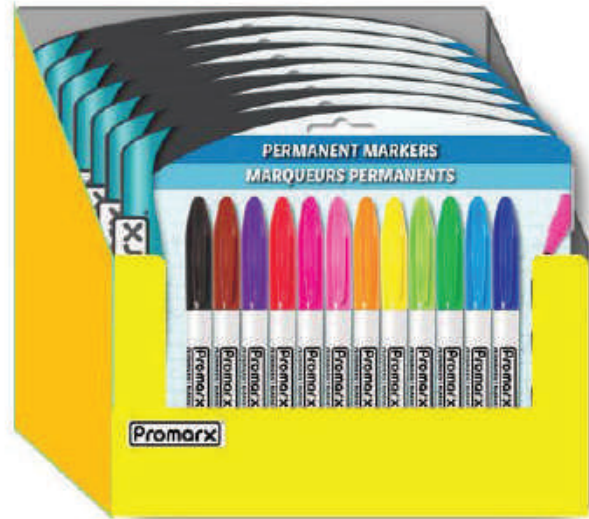

CXT2-ARZSTR-48

Display tray Writing Assorted 48ct
 12 of BP48 - 10ct TC Ball Stick Pen Black
 12 of BP67 - 6ct TC Ball Pro Grip Pen Asst
 12 of BP64 - 6ct TC Ball Pro Grip Black
 12 of BP43 - 10ct TC Ball Stick Pen Blue

DISPLAYS, PDQS, TRAYS

BRQB-BP1B04-24
 Display Tray BR23 4ct
 Grippy Pen Blue Blister Card
 24ct.

BRQA-KP1B04-24
 Display Tray BR22 4ct
 Grippy Pen Black Blister Card
 24ct

BRQC-FMRB04-24
 Display Tray BR04 4ct
 Grippy Pen Blister Card Fashion
 24ct

HSQA-LPCB04-24
 Display Tray HS07 4ct Highlighter
 Assorted Colors, Blister Card
 24ct

DISPLAYS, PDQS, TRAYS

BPQA-AR1B10-24
TC Ball Tray BP70 10ct
Sketchy Fashion Pen
24ct

PE12-APFB12-24PQ
Display Tray PE12 12ct
Permanent Markers Assorted Colors
24ct