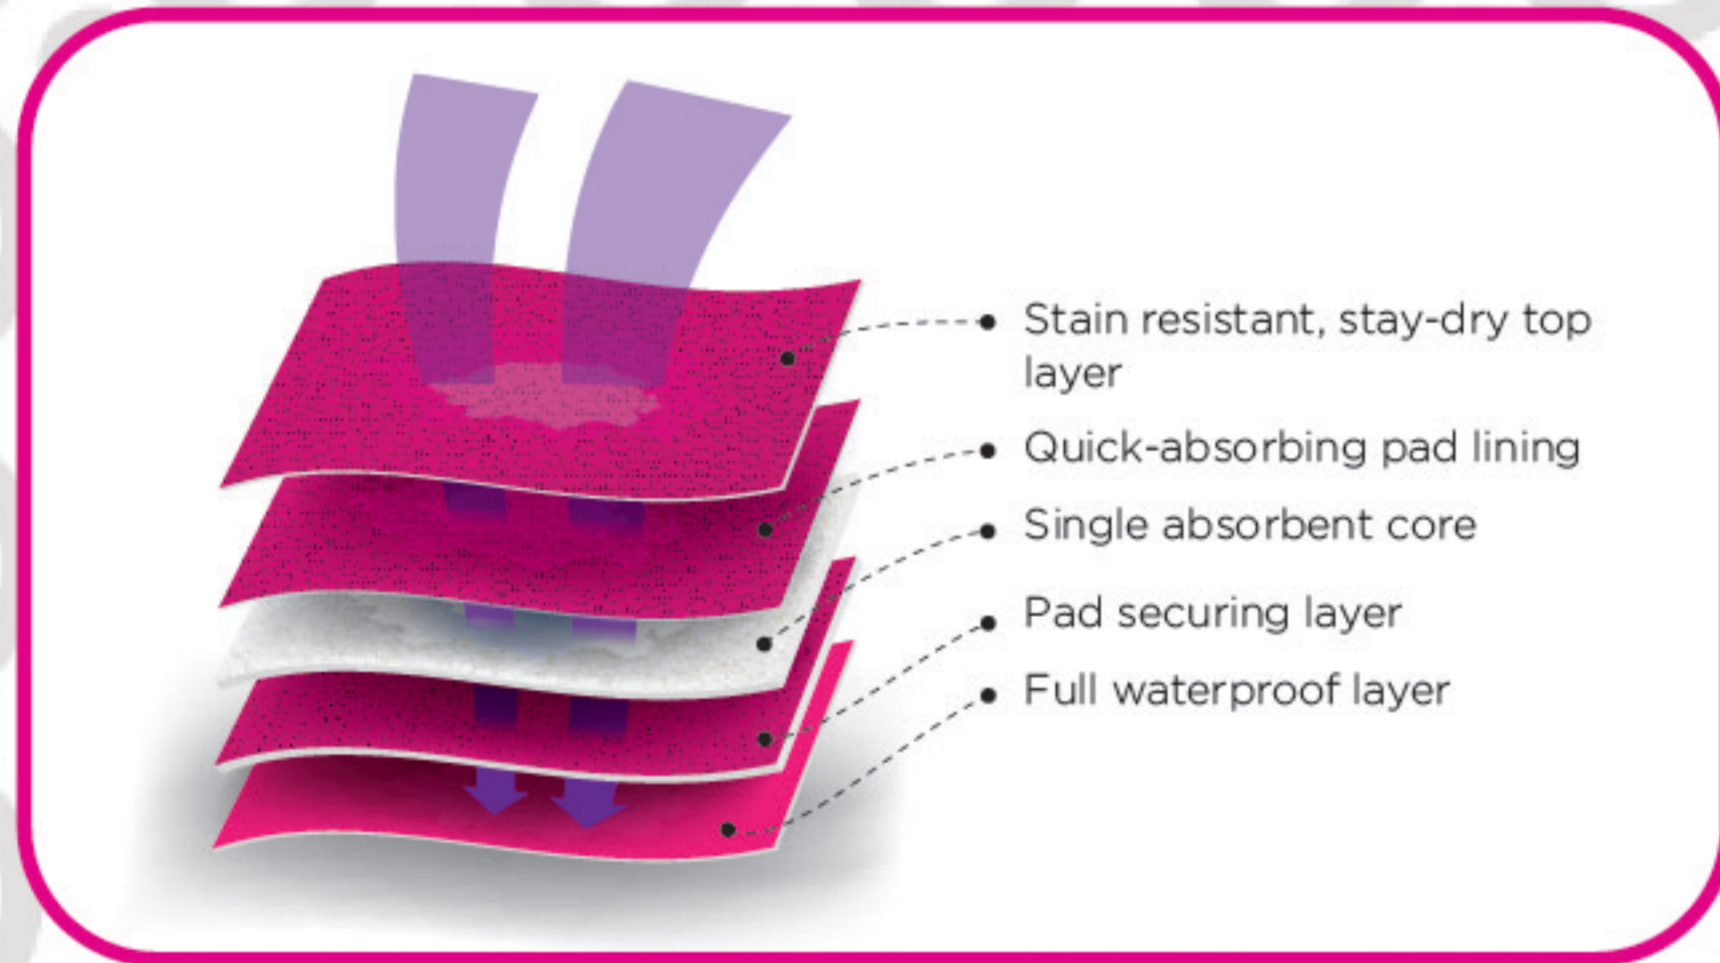

CLOSED

OPEN

Protection against light flow.
Absorbs an estimated 5ml

Protection against medium flow.
Absorbs an estimated 10ml

Protection against heavy flow.
Absorbs an estimated 15ml

CLOSED

OPEN

Protection against very heavy flow.
Absorbs an estimated 20ml

CLOSED

OPEN

- Stain resistant, stay-dry top layer
- Quick-absorbing pad lining
- Double absorbent core
- Pad securing layer
- Full waterproof layer

Protection against extremely heavy flow.
Absorbs an estimated 30ml