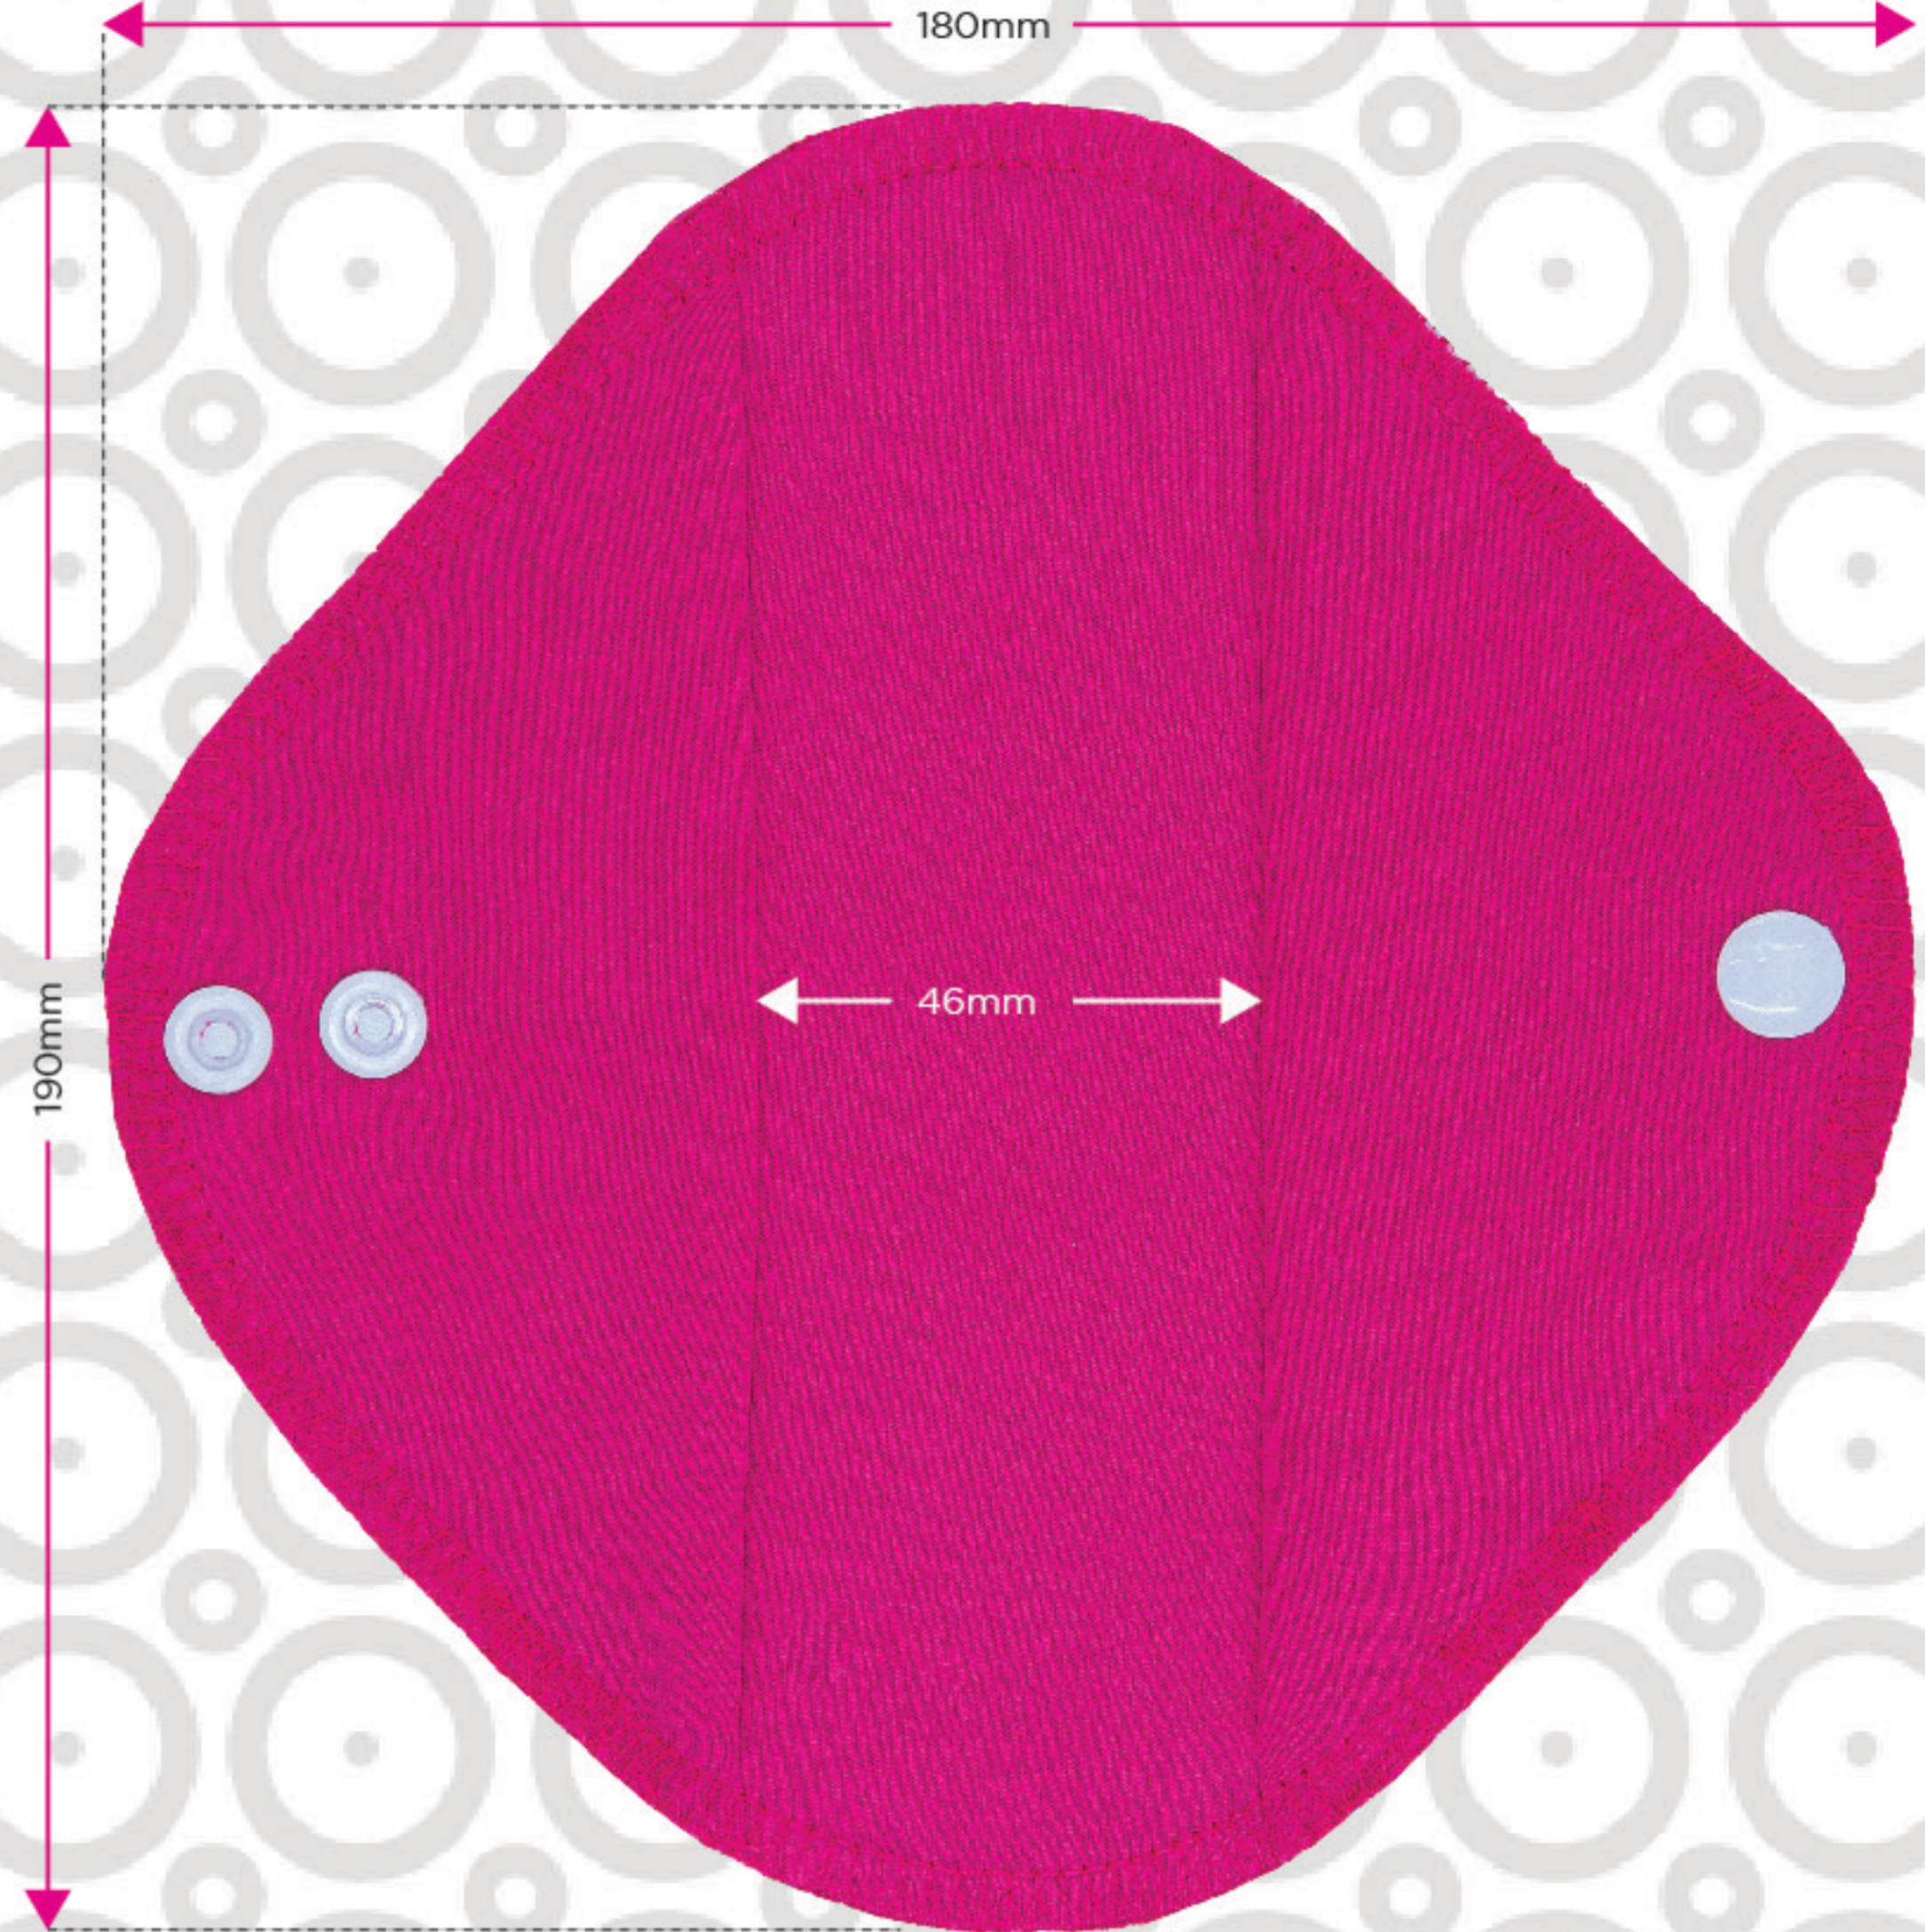

CLOSED

OPEN

Protection against light flow.
Absorbs an estimated 5ml

Protection against medium flow.
Absorbs an estimated 10ml

Protection against heavy flow.
Absorbs an estimated 15ml

CLOSED

OPEN

Protection against very heavy flow.
Absorbs an estimated 20ml

CLOSED

OPEN

- Stain resistant, stay-dry top layer
- Quick-absorbing pad lining
- Double absorbent core
- Pad securing layer
- Full waterproof layer

Protection against extremely heavy flow.
Absorbs an estimated 30ml