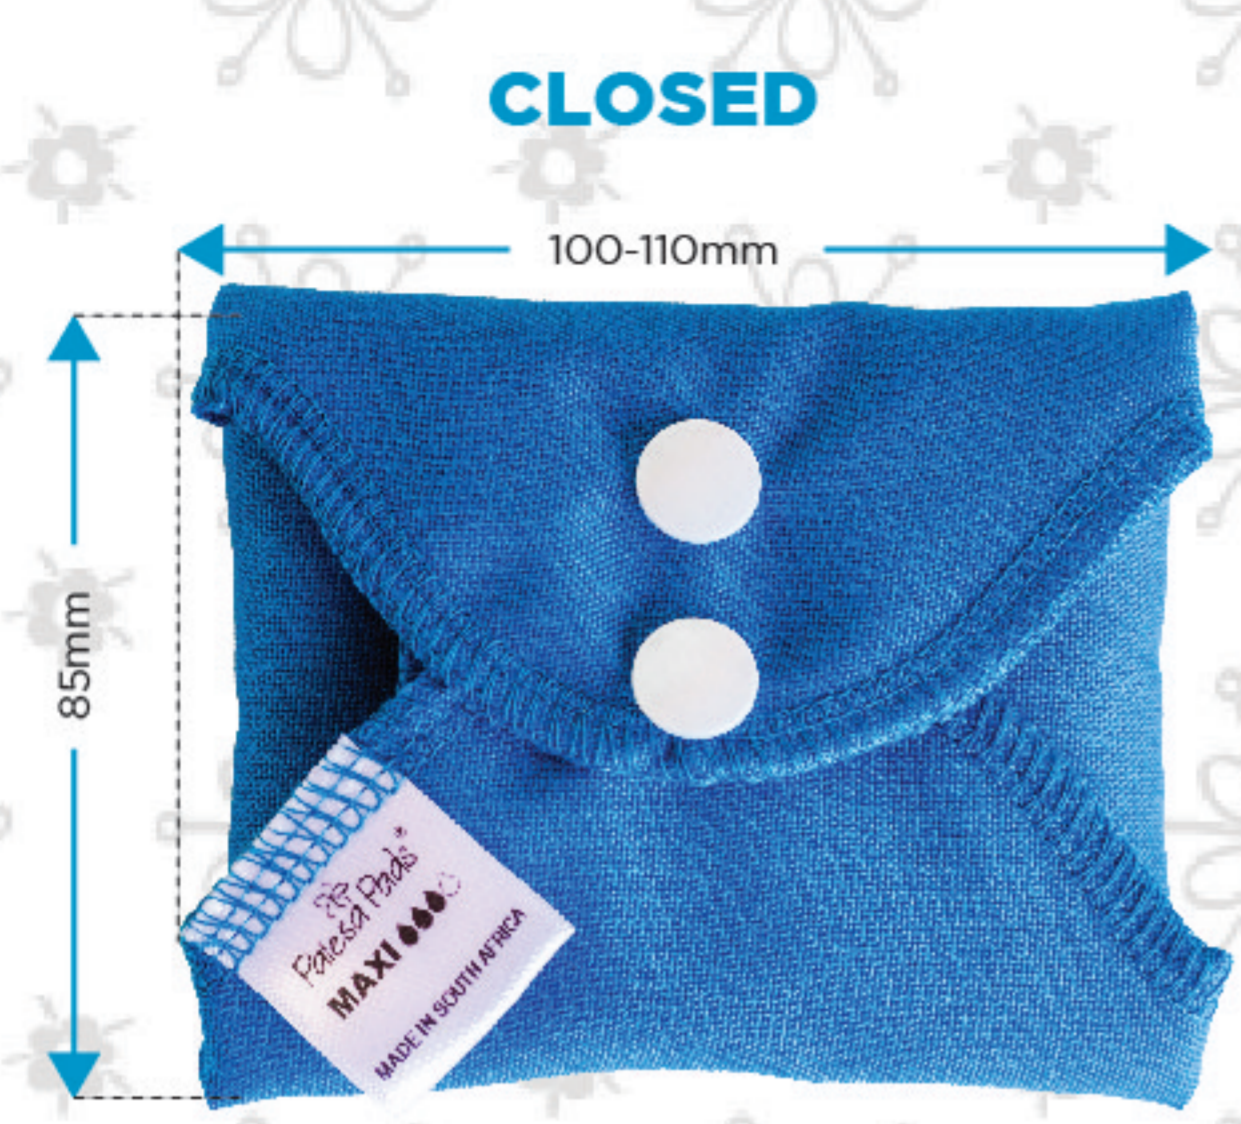

CLOSED

OPEN

Protection against light flow.
Absorbs an estimated 5ml

Protection against medium flow.
Absorbs an estimated 10ml

Protection against heavy flow.
Absorbs an estimated 15ml

CLOSED

OPEN

Protection against very heavy flow.
Absorbs an estimated 20ml

CLOSED

OPEN

- Stain resistant, stay-dry top layer
- Quick-absorbing pad lining
- Double absorbent core
- Pad securing layer
- Full waterproof layer

Protection against extremely heavy flow.
Absorbs an estimated 30ml