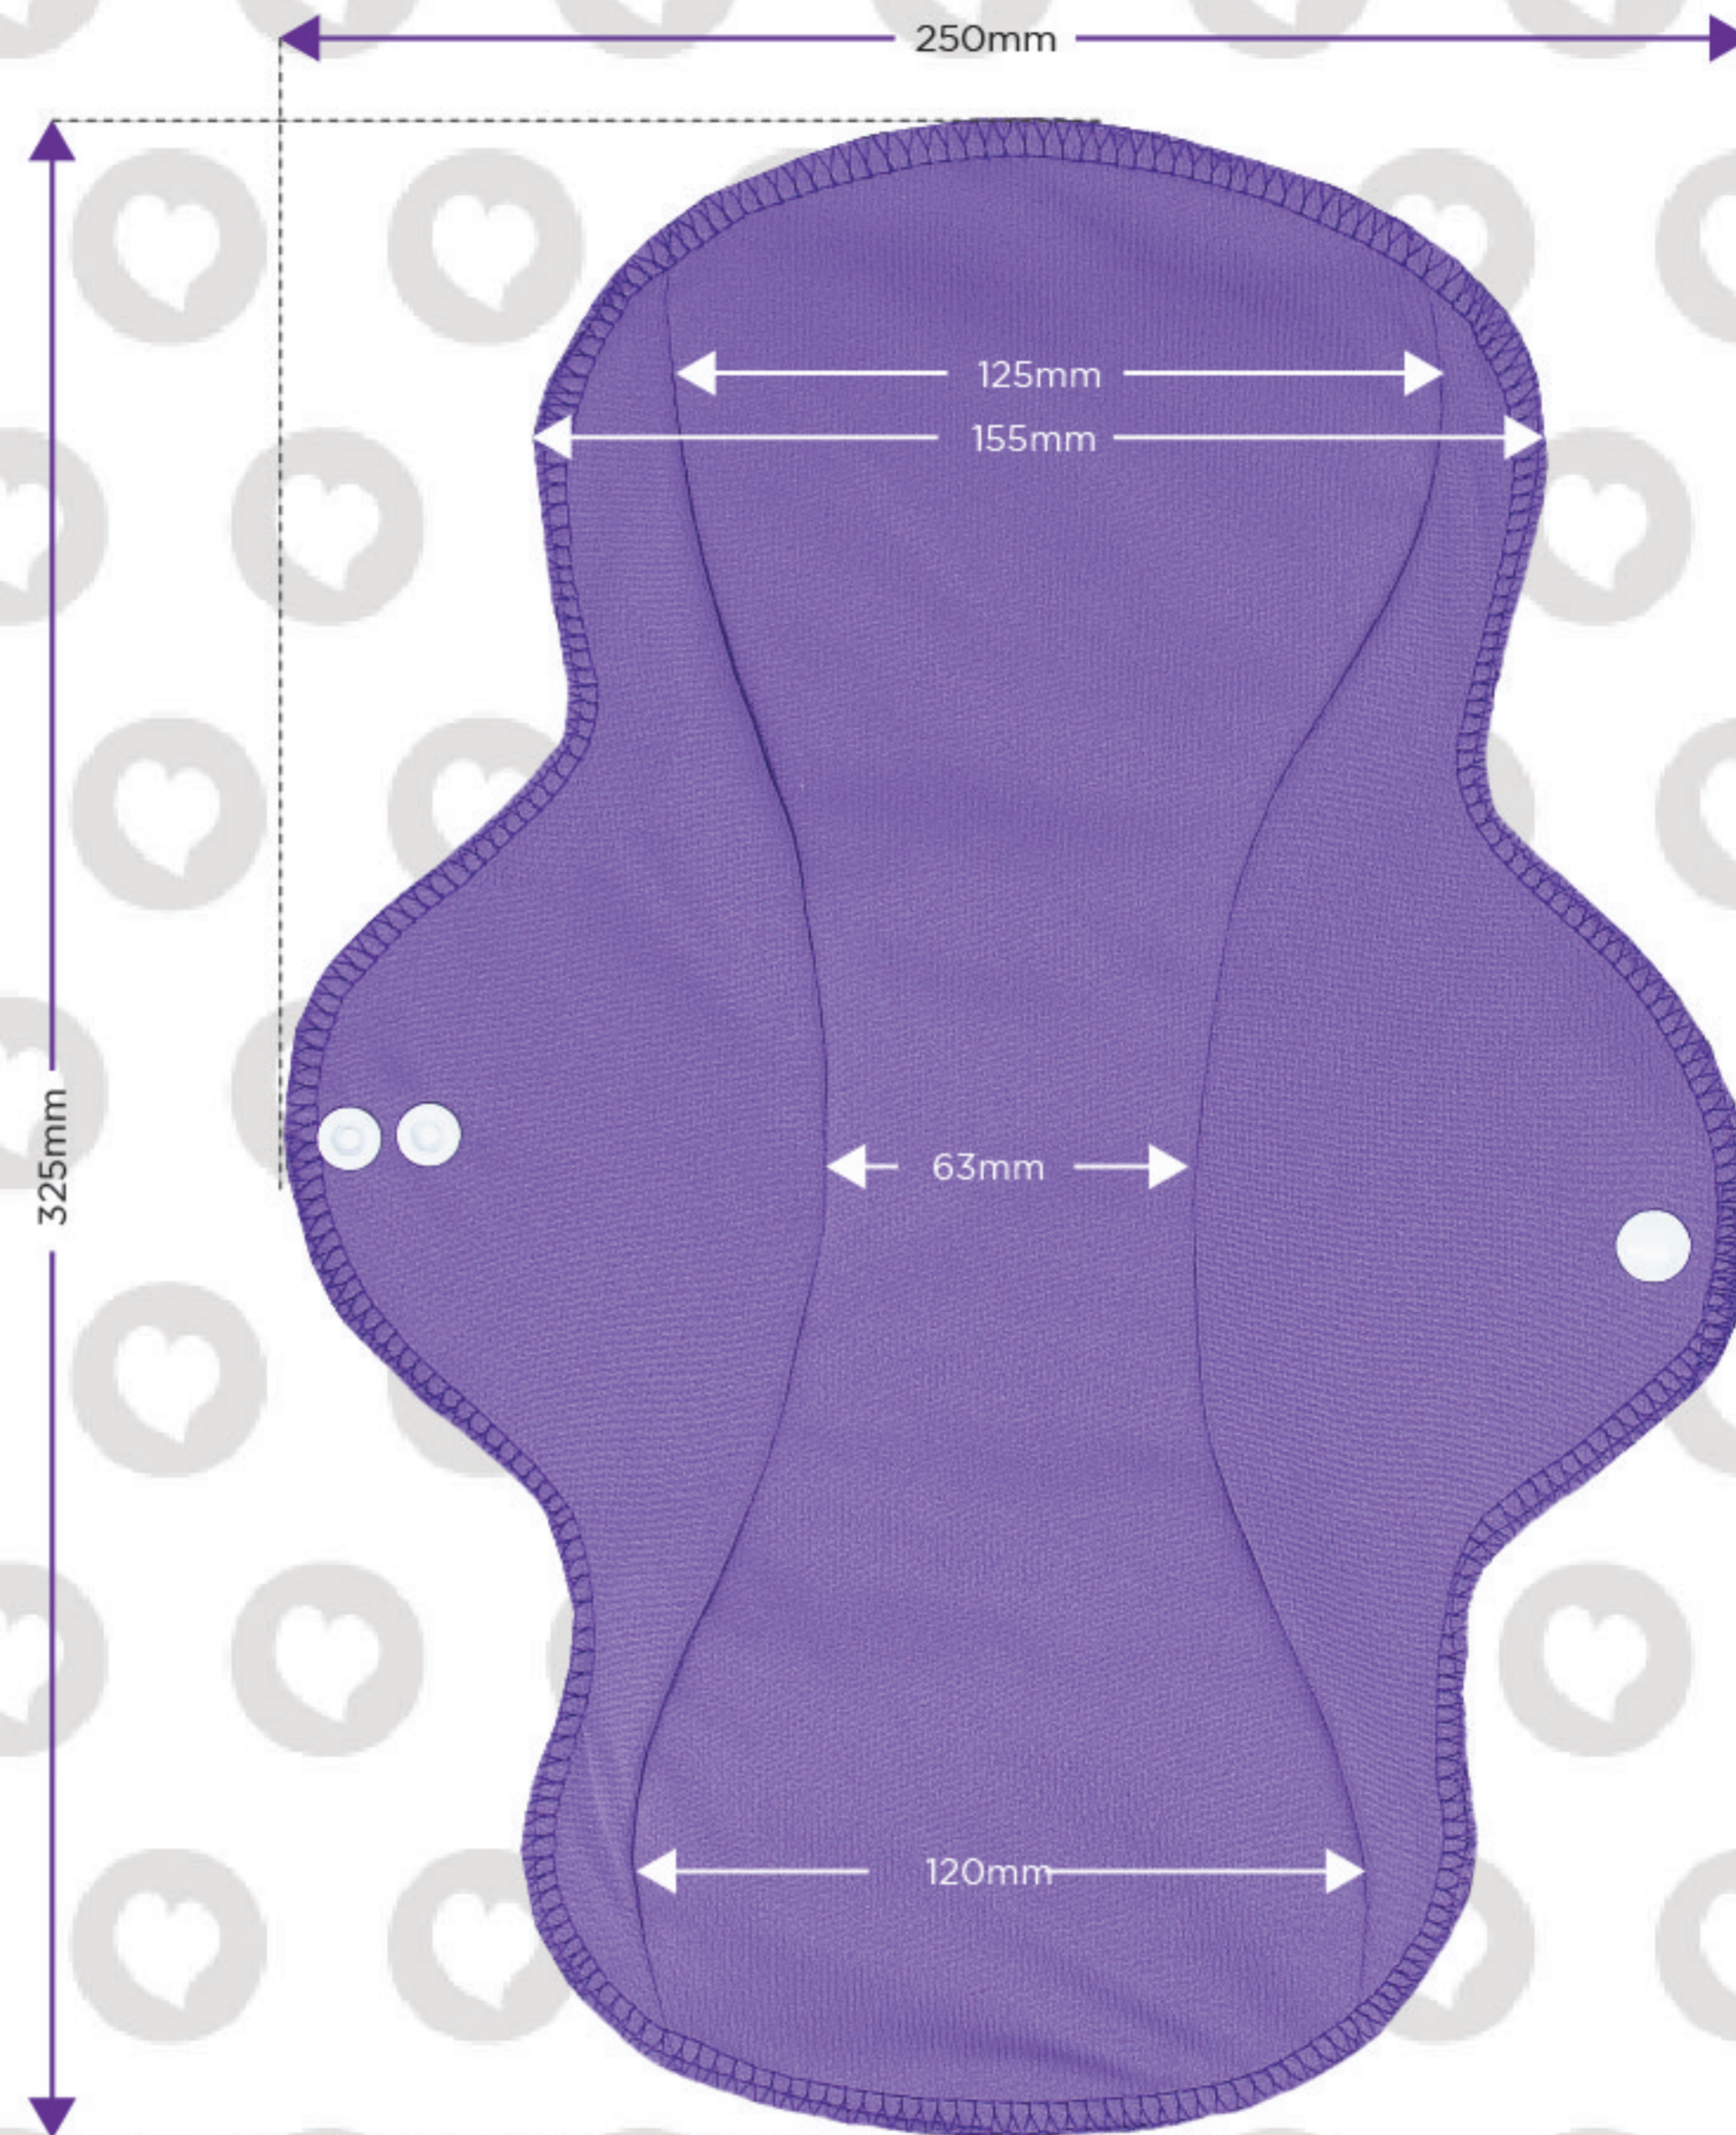

CLOSED

OPEN

Protection against light flow.
Absorbs an estimated 5ml

Protection against medium flow.
Absorbs an estimated 10ml

Protection against heavy flow.
Absorbs an estimated 15ml

CLOSED

OPEN

Protection against very heavy flow.
Absorbs an estimated 20ml

CLOSED

OPEN

- Stain resistant, stay-dry top layer
- Quick-absorbing pad lining
- Double absorbent core
- Pad securing layer
- Full waterproof layer

Protection against extremely heavy flow.
Absorbs an estimated 30ml