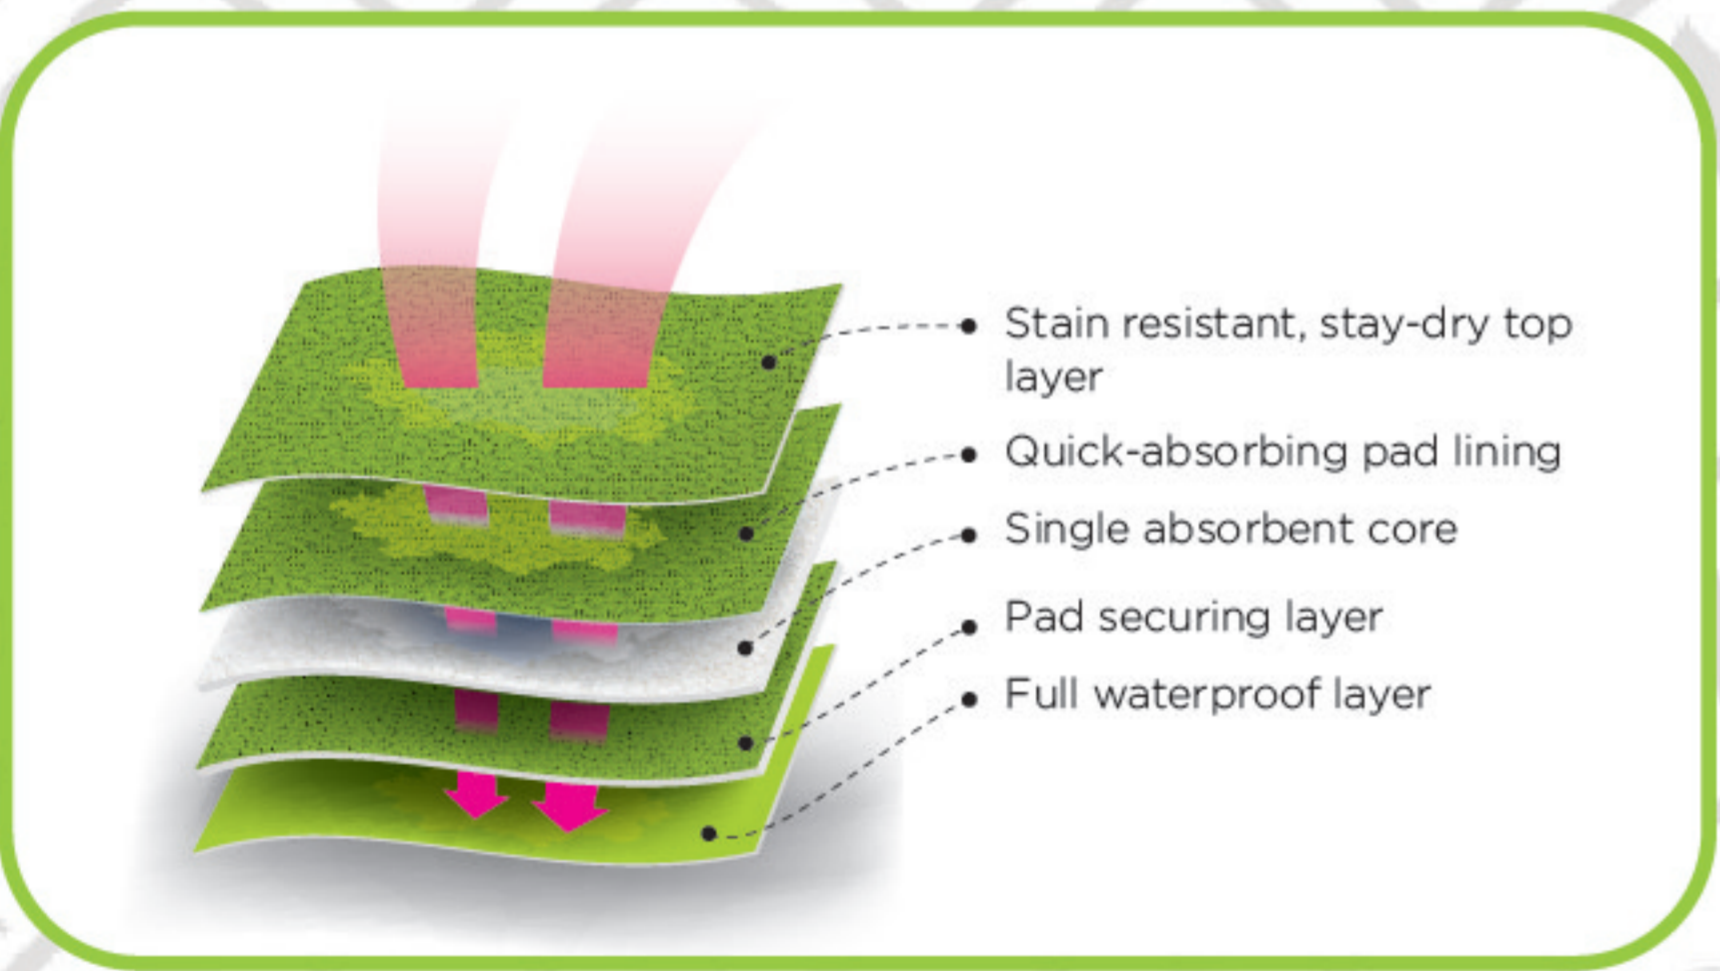

CLOSED

OPEN

Protection against light flow.
Absorbs an estimated 5ml

Protection against medium flow.
Absorbs an estimated 10ml

Protection against heavy flow.
Absorbs an estimated 15ml

CLOSED

OPEN

Protection against very heavy flow.
Absorbs an estimated 20ml

CLOSED

OPEN

- Stain resistant, stay-dry top layer
- Quick-absorbing pad lining
- Double absorbent core
- Pad securing layer
- Full waterproof layer

Protection against extremely heavy flow.
Absorbs an estimated 30ml