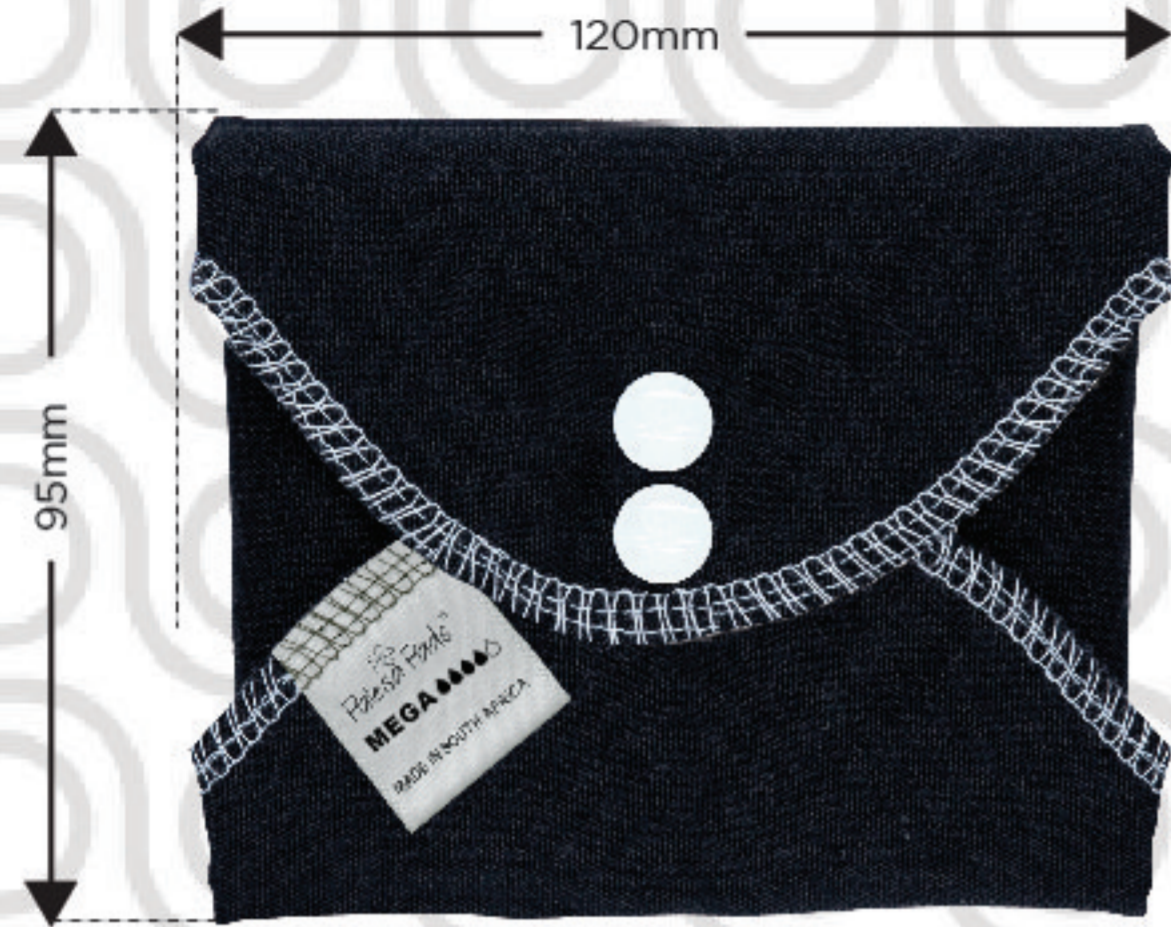

CLOSED

OPEN

Protection against light flow.
Absorbs an estimated 5ml

Protection against medium flow.
Absorbs an estimated 10ml

Protection against heavy flow.
Absorbs an estimated 15ml

CLOSED

OPEN

Protection against very heavy flow.
Absorbs an estimated 20ml

CLOSED

OPEN

- Stain resistant, stay-dry top layer
- Quick-absorbing pad lining
- Double absorbent core
- Pad securing layer
- Full waterproof layer

Protection against extremely heavy flow.
Absorbs an estimated 30ml