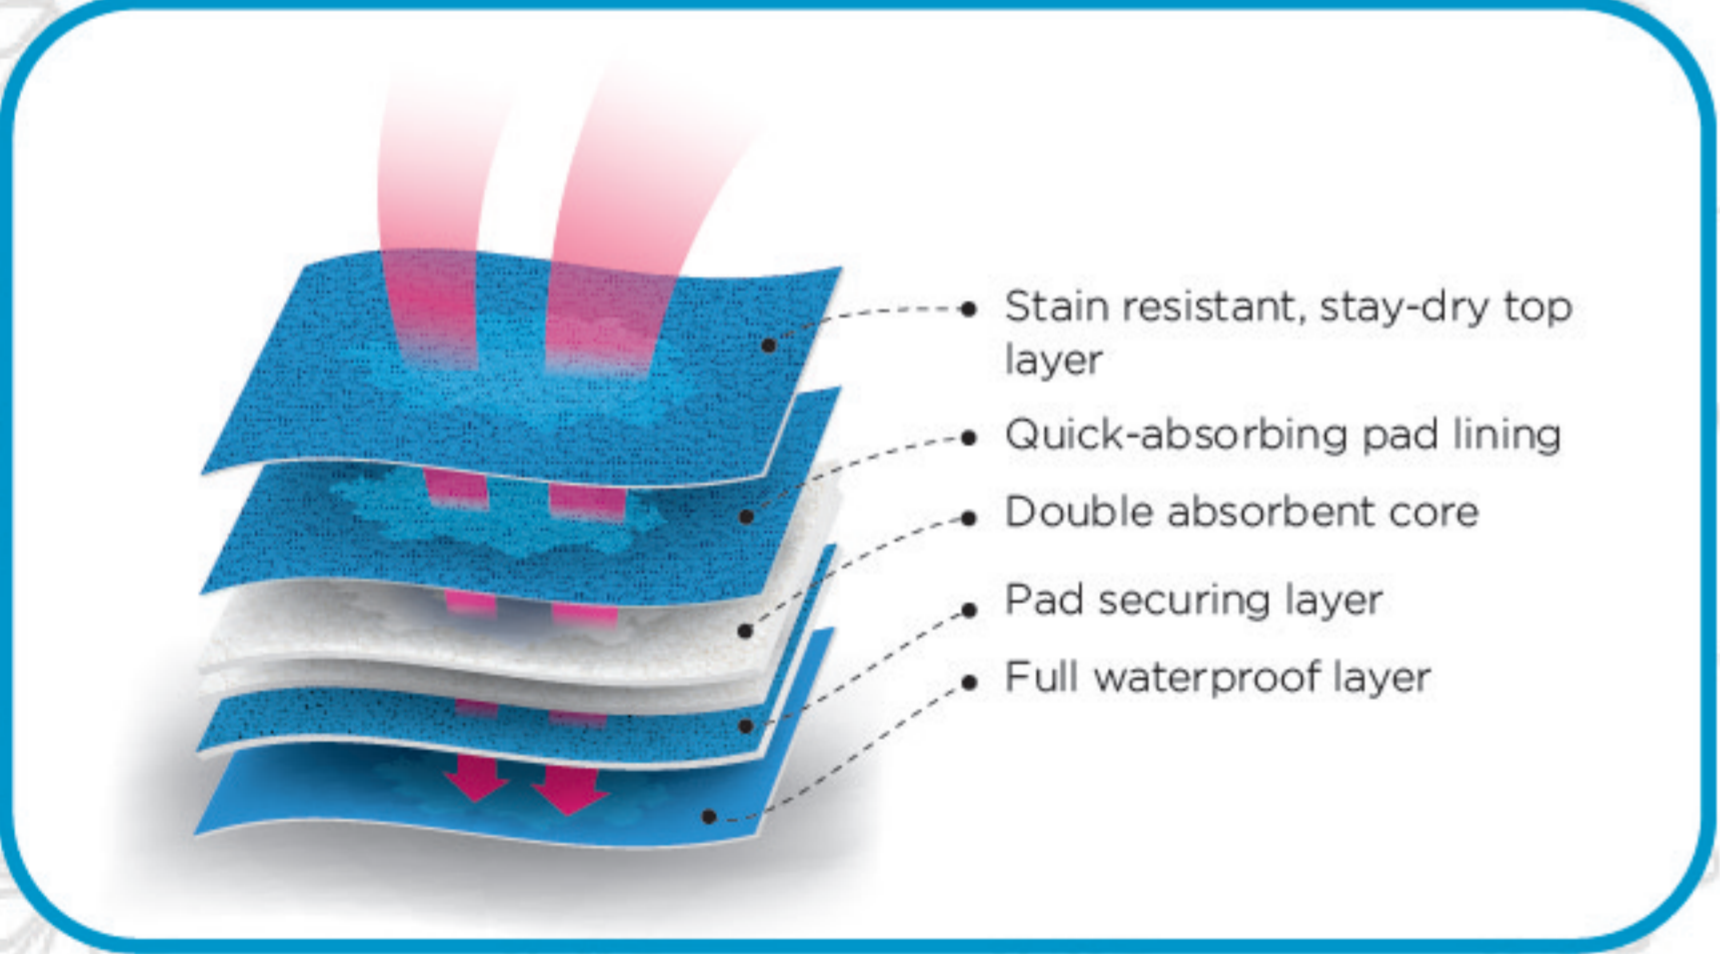

CLOSED

OPEN

Protection against light flow.
Absorbs an estimated 5ml

Protection against medium flow.
Absorbs an estimated 10ml

Protection against heavy flow.
Absorbs an estimated 15ml

CLOSED

OPEN

Protection against very heavy flow.
Absorbs an estimated 20ml

CLOSED

OPEN

- Stain resistant, stay-dry top layer
- Quick-absorbing pad lining
- Double absorbent core
- Pad securing layer
- Full waterproof layer

Protection against extremely heavy flow.
Absorbs an estimated 30ml