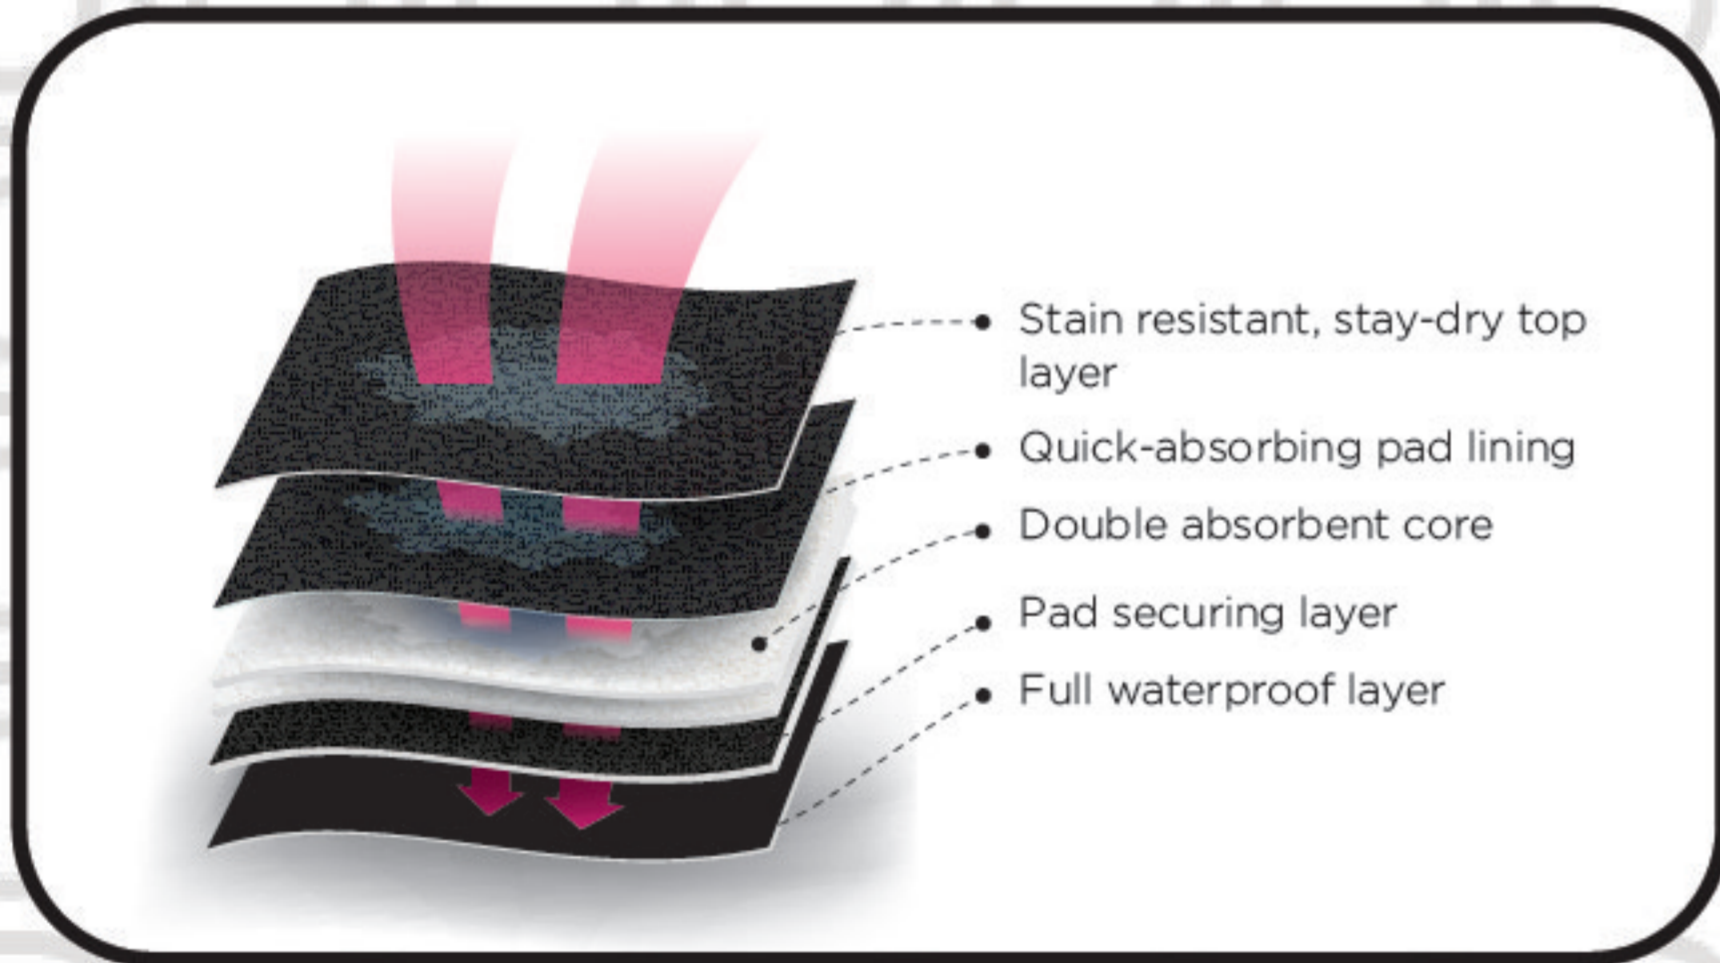

CLOSED

OPEN

Protection against light flow.
Absorbs an estimated 5ml

Protection against medium flow.
Absorbs an estimated 10ml

Protection against heavy flow.
Absorbs an estimated 15ml

CLOSED

OPEN

Protection against very heavy flow.
Absorbs an estimated 20ml

CLOSED

OPEN

- Stain resistant, stay-dry top layer
- Quick-absorbing pad lining
- Double absorbent core
- Pad securing layer
- Full waterproof layer

Protection against extremely heavy flow.
Absorbs an estimated 30ml