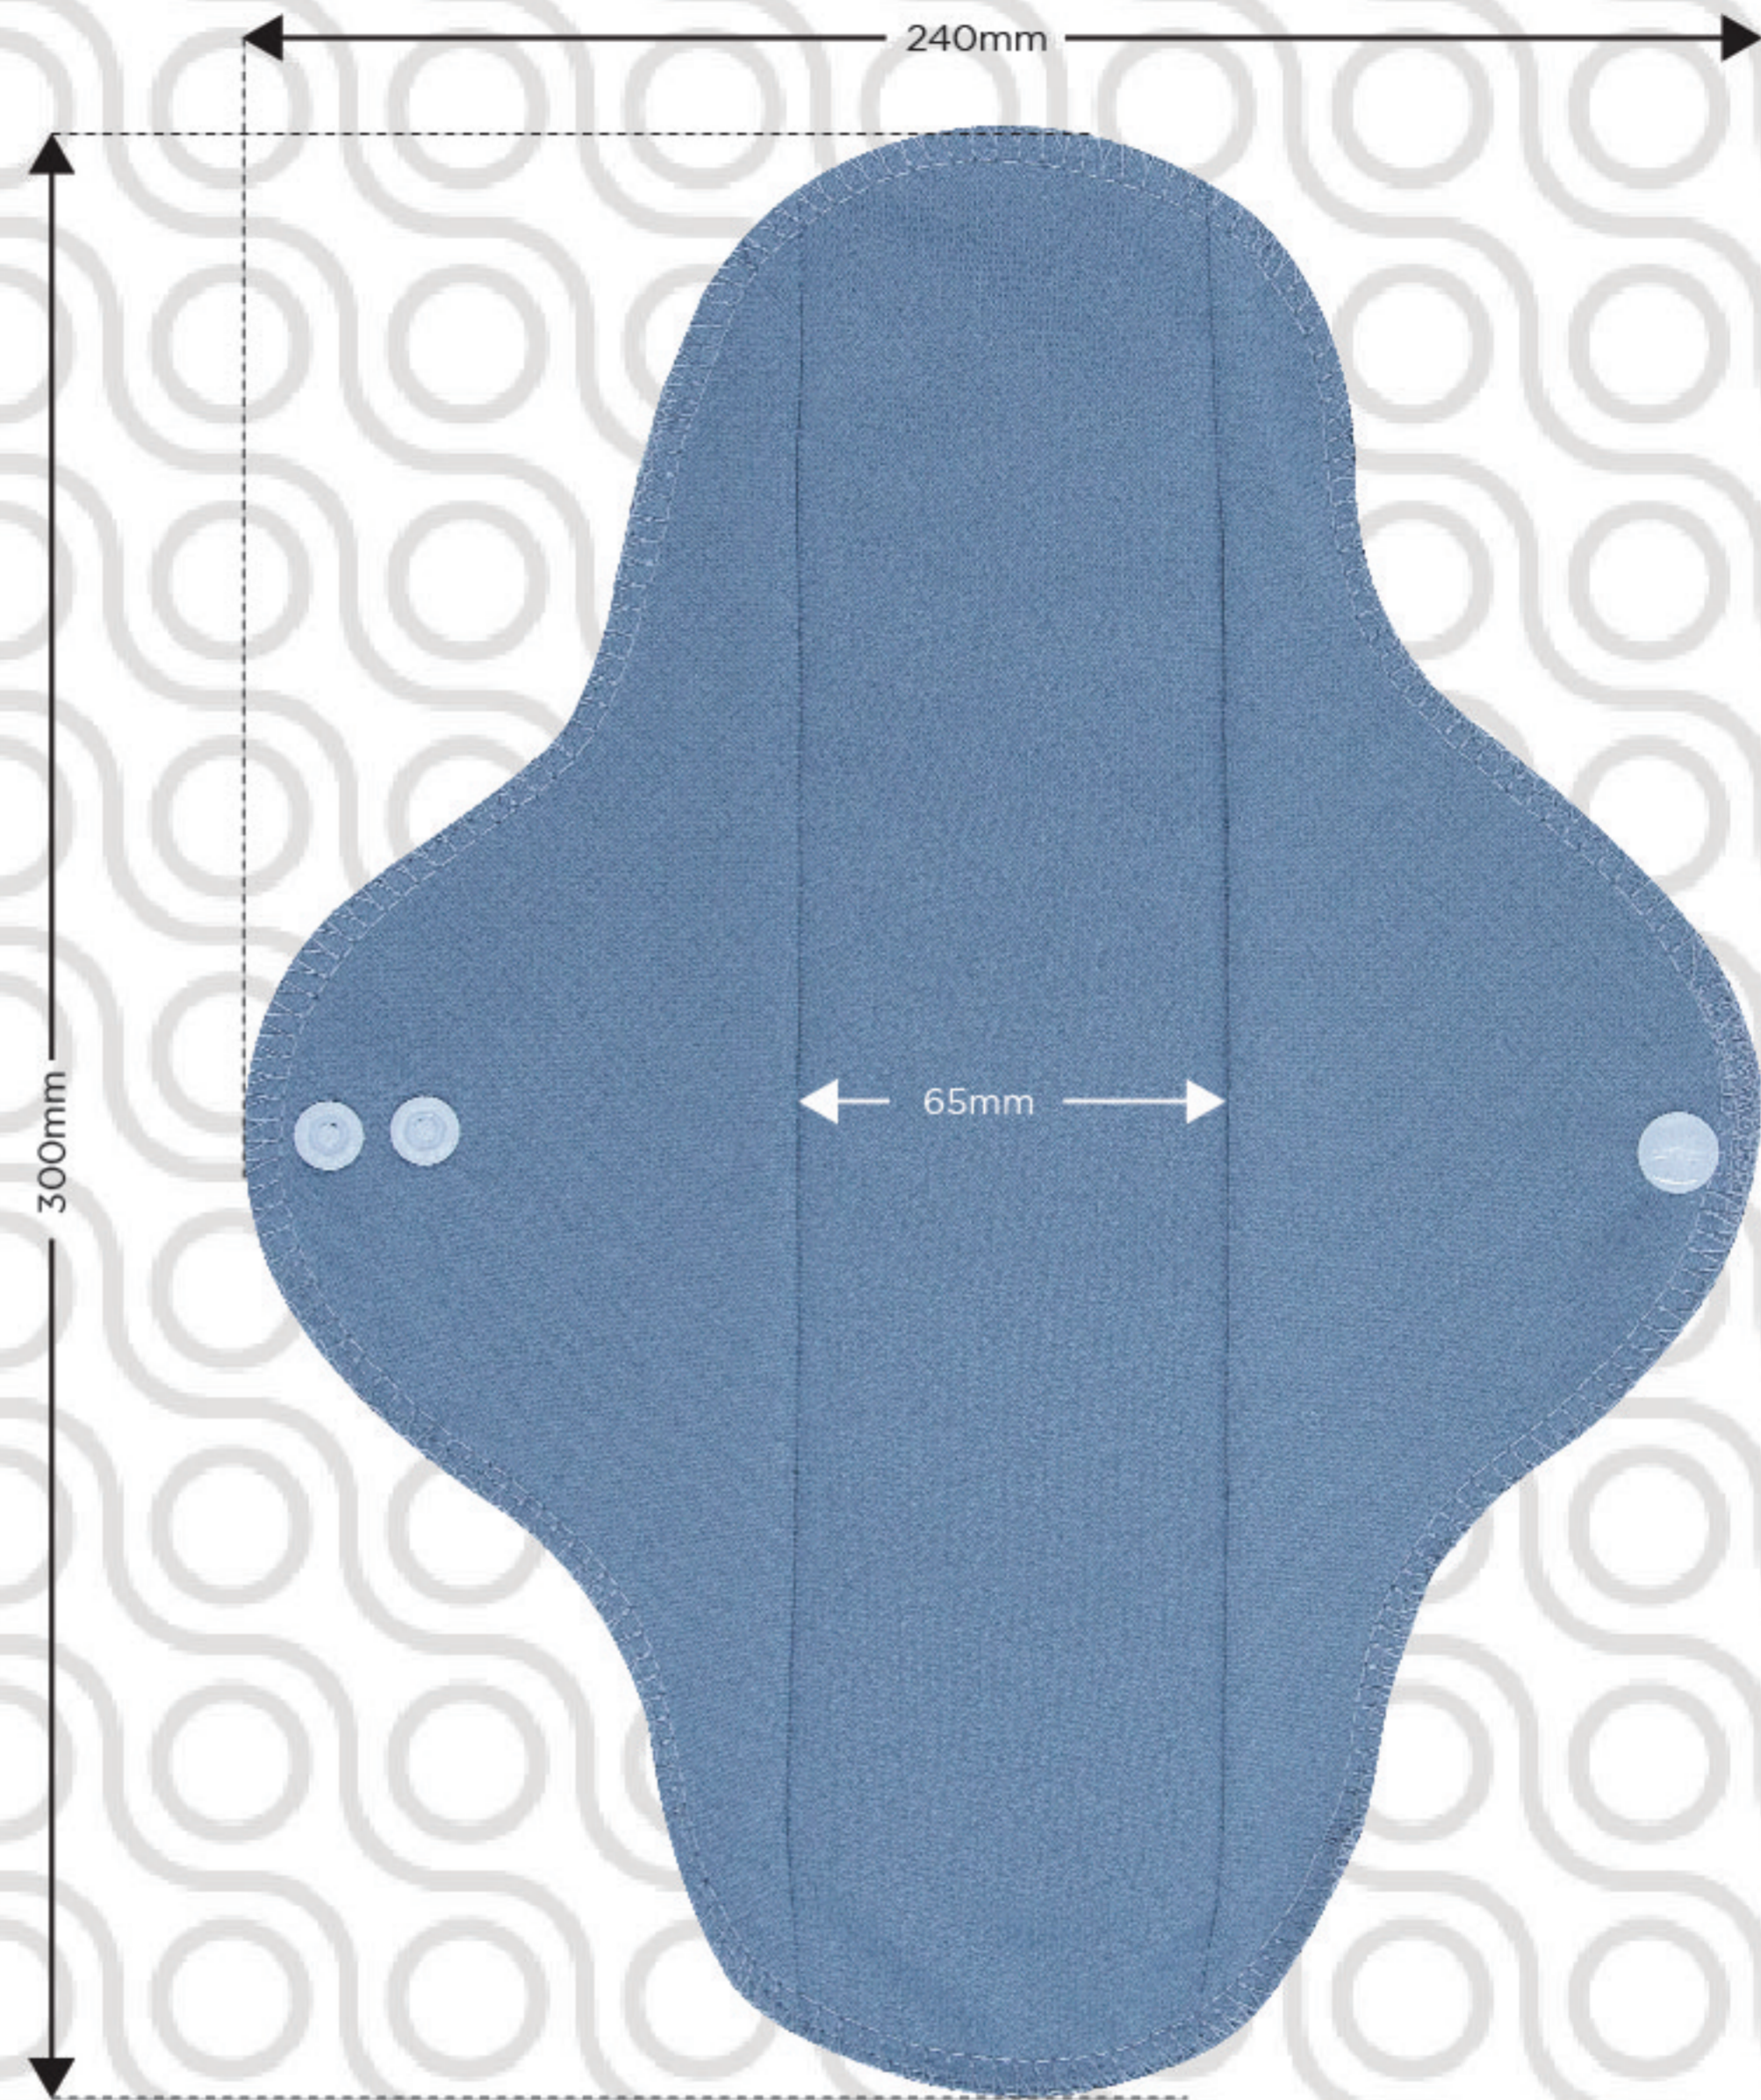

CLOSED

OPEN

Protection against light flow.
Absorbs an estimated 5ml

Protection against medium flow.
Absorbs an estimated 10ml

Protection against heavy flow.
Absorbs an estimated 15ml

CLOSED

OPEN

Protection against very heavy flow.
Absorbs an estimated 20ml

CLOSED

OPEN

- Stain resistant, stay-dry top layer
- Quick-absorbing pad lining
- Double absorbent core
- Pad securing layer
- Full waterproof layer

Protection against extremely heavy flow.
Absorbs an estimated 30ml