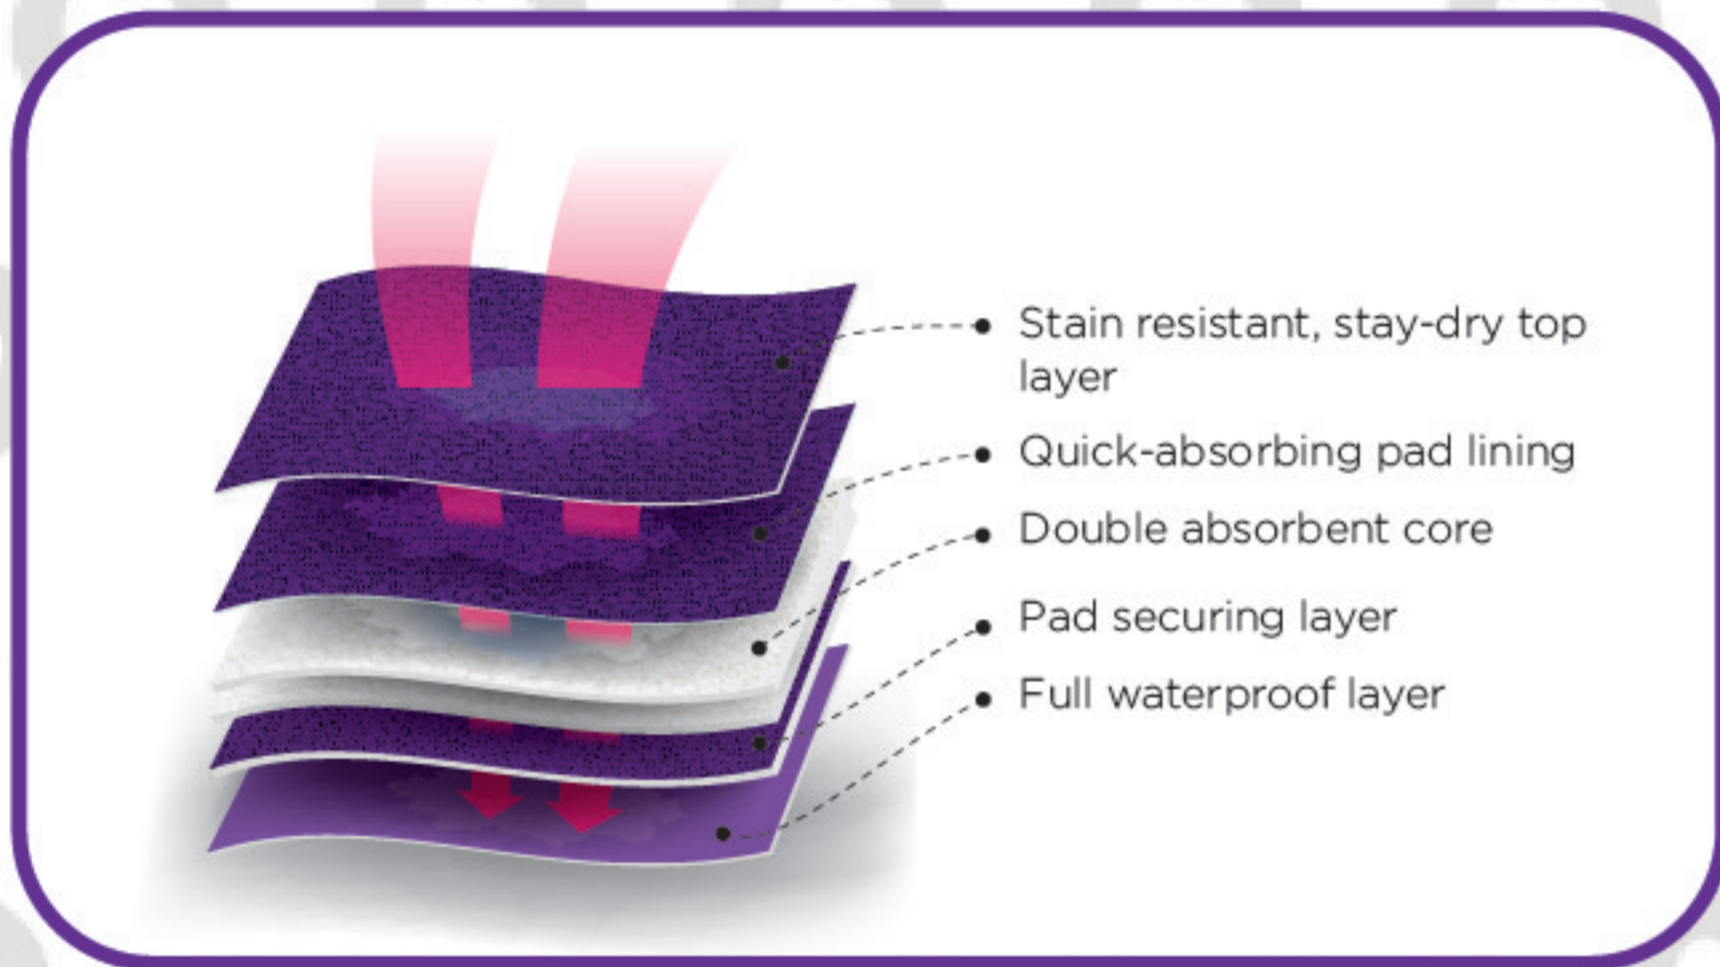

CLOSED

OPEN

Protection against light flow.
Absorbs an estimated 5ml

Protection against medium flow.
Absorbs an estimated 10ml

Protection against heavy flow.
Absorbs an estimated 15ml

CLOSED

OPEN

Protection against very heavy flow.
Absorbs an estimated 20ml

CLOSED

OPEN

- Stain resistant, stay-dry top layer
- Quick-absorbing pad lining
- Double absorbent core
- Pad securing layer
- Full waterproof layer

Protection against extremely heavy flow.
Absorbs an estimated 30ml