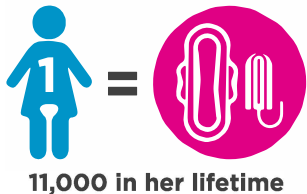

Crimson Carbon and the Environmental Trade Off

DID YOU KNOW?

11,000 in her lifetime

info@palesapads.com
www.palesapads.com

SINGLE-USE PLASTIC DECOMPOSITION RATE

10-20 yrs

450 yrs

500-800 yrs