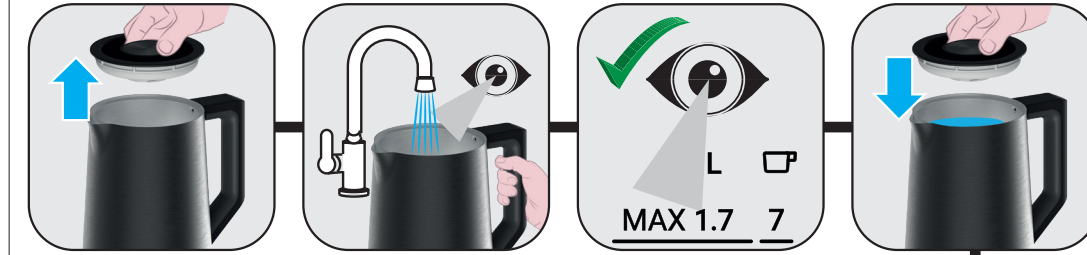

Haier

Kettle Series 5

MODELS:

HKE5A 001 - 37700004
HKE5A 011 - 37700002

Electrical connection	220-240V - 50-60Hz
Power UK	2520-3000W
Power Europe	1850-2200W

GB User Manual
FR Guide de l'utilisateur
IT Manuale d'uso
DE Bedienungsanleitung
ES Guía del usuario
CZ Návod k obsluze
DK Brugervejledning
FI Käyttöohje
GR Οδηγίες Χρήσεως
NL Gebruikershandleiding
NO Bruksanvisning
PL Instrukcja Obsługi
PT Manual de Instruções
RU Руководство пользователя
SI Navodila Za Uporabo
SE Instruktionsmanual
TR Kullanım Kilavuzu