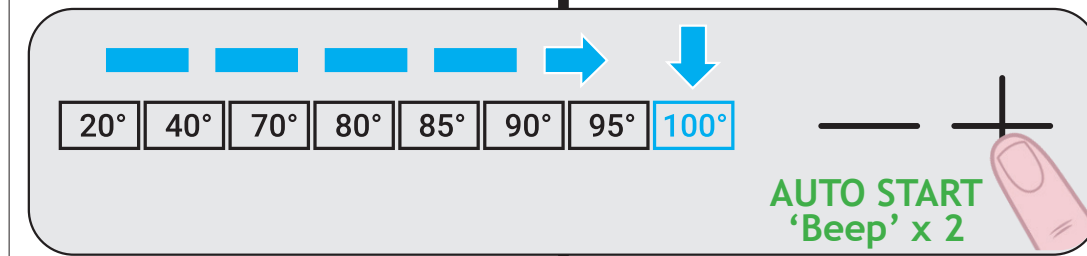

Haier

Kettle Series 5

MODELS:

HKE5A 001 - 37700004
HKE5A 011 - 37700002

Electrical connection	220-240V - 50-60Hz
Power UK	2520-3000W
Power Europe	1850-2200W

GB User Manual
FR Guide de l'utilisateur
IT Manuale d'uso
DE Bedienungsanleitung
ES Guía del usuario
CZ Návod k obsluze
DK Brugervejledning
FI Käyttöohje
GR Οδηγίες Χρήσεως
NL Gebruikershandleiding
NO Bruksanvisning
PL Instrukcja Obsługi
PT Manual de Instruções
RU Руководство пользователя
SI Navodila Za Uporabo
SE Instruktionsmanual
TR Kullanım Kilavuzu