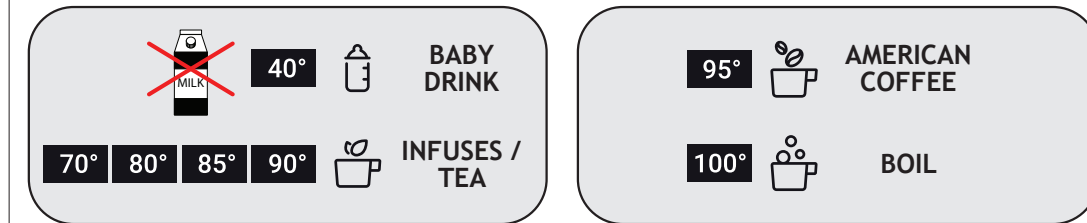

Haier

Kettle Series 5

MODELS:

HKE5A 001 - 37700004
HKE5A 011 - 37700002

Electrical connection	220-240V - 50-60Hz
Power UK	2520-3000W
Power Europe	1850-2200W

GB User Manual
FR Guide de l'utilisateur
IT Manuale d'uso
DE Bedienungsanleitung
ES Guía del usuario
CZ Návod k obsluze
DK Brugervejledning
FI Käyttöohje
GR Οδηγίες Χρήσεως
NL Gebruikershandleiding
NO Bruksanvisning
PL Instrukcja Obsługi
PT Manual de Instruções
RU Руководство пользователя
SI Navodila Za Uporabo
SE Instruktionsmanual
TR Kullanım Kilavuzu