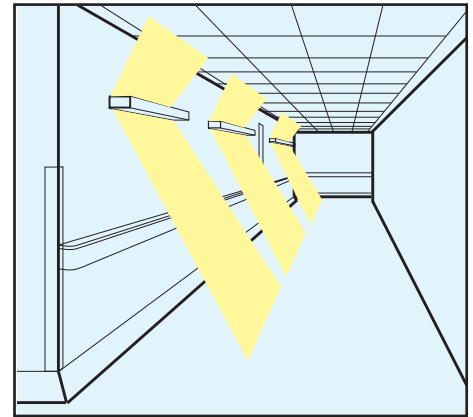

Wall application