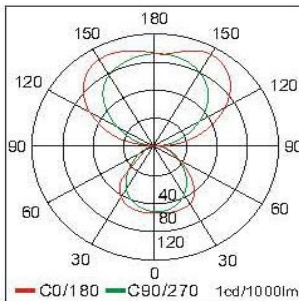

Products available

Model	Power	Lumens Flux	Beam angle	Input voltage	CRI	PF	Dimensions (mm)
OPT600-35	35 W	2800 lm	120°+120°	AC100~240V	Ra>80	PF>0.93	600x150x55
OPT900-55	55 W	4500 lm	120°+120°	AC100~240V	Ra>80	PF>0.93	900x150x55
OPT1200-75	75 W	5800 lm	120°+120°	AC100~240V	Ra>80	PF>0.93	1200x150x55

Features

- Long LED life of 50,000 hours
- Wide-angle, glare free technology assures optimised low-reflection light control.
- Homogeneous and uniform illumination
- The dual-direction lighting gives a friendly and bright ambiance
- Direct / indirect light distribution
- High quality 6030 aluminium frame
- Smooth elegant opal PMMA cover
- IP22
- Available in cool white, warm white, neutral white and daylight colour temperatures
- DALI & PWM options available, please call.

ABOUT DARAY

DARAY have been established in the medical, dental and veterinary markets since 1968 building exceptional and durable products.

We shall continue to innovate; aiming to excel in our endeavours to deliver reliable solutions.