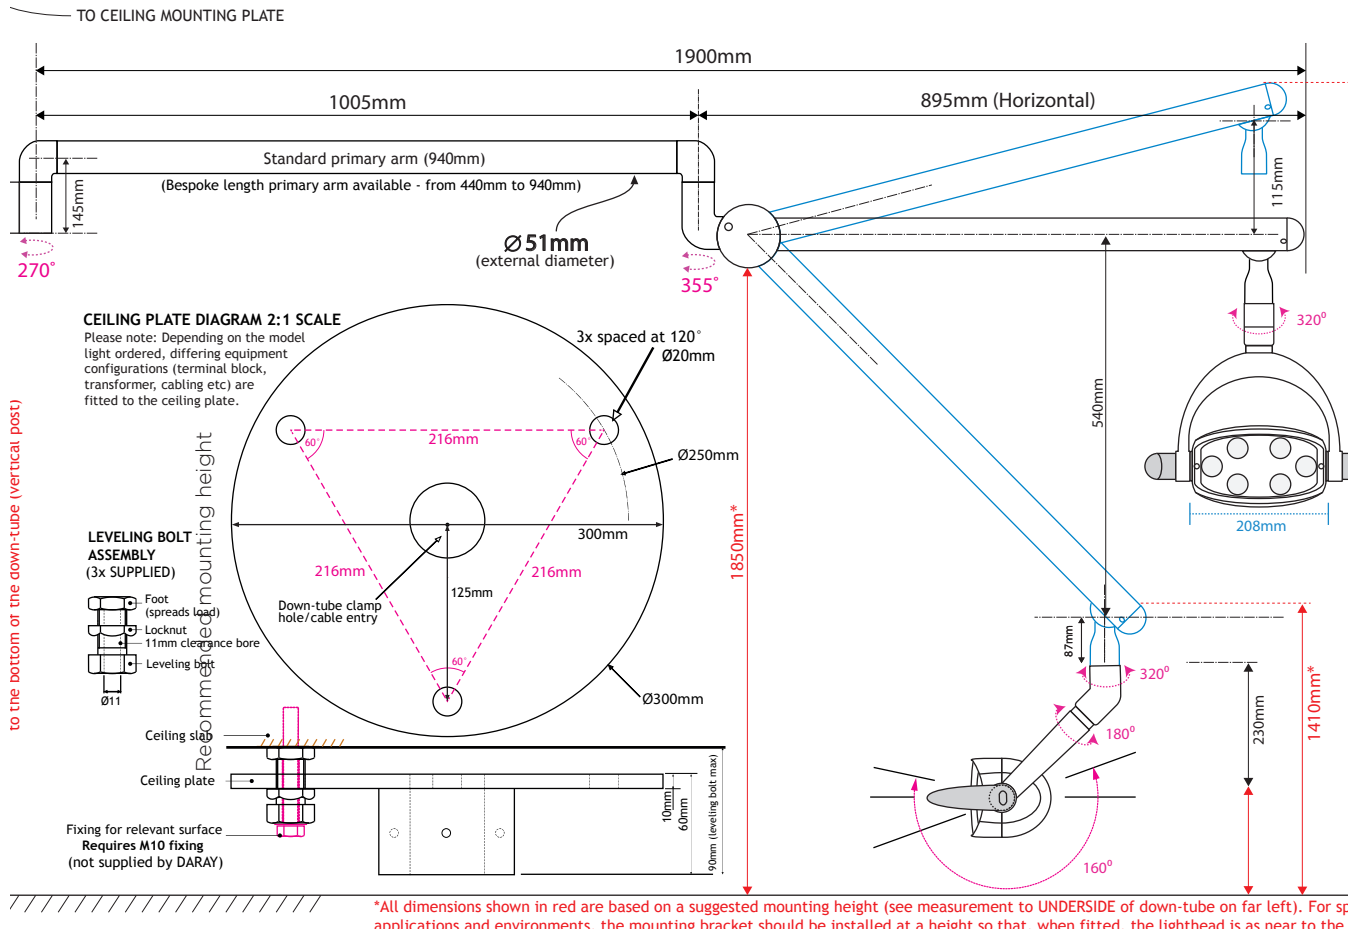

Technical Drawings

EXCEL LED Ceiling Mount