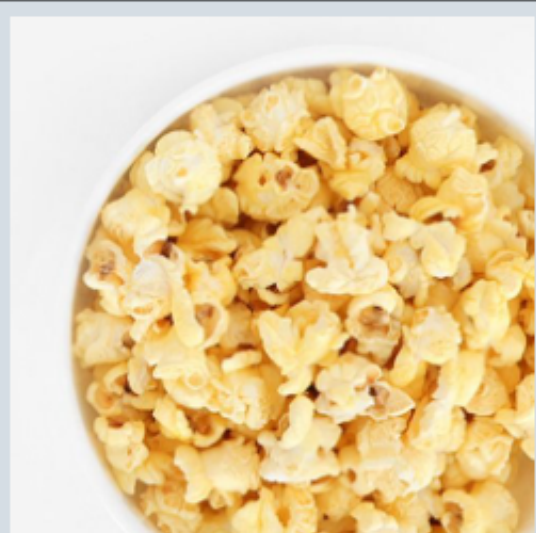

F Showtime Butter Popcorn $10.98 + $3.65 Shipping. Popcorn. It's a classic, buttery delight and just perfect to add to your card send! Your recipient will get four cups of this lovely salty snack packaged with the personalized card.