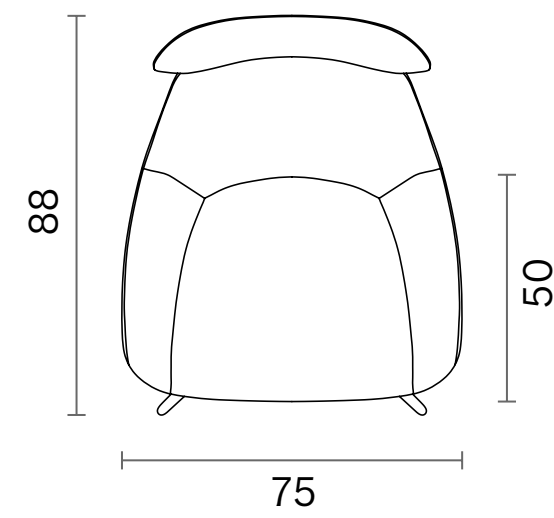

Metal Swivel Base
with Headrest