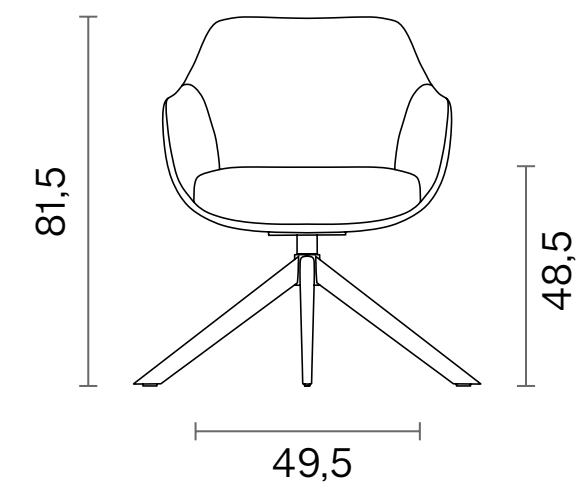

Metal Dowel Base

Premium Swivel

Premium Swivel
with Headrest

Premium Swivel
Pouf

Dimensions (cm)

Chair

Sled

X

Ellipse

Dimensions (cm)

Wood Swivel Base

Metal Swivel Base

Premium Office Base

Dimensions (cm)

Lounge

Sled