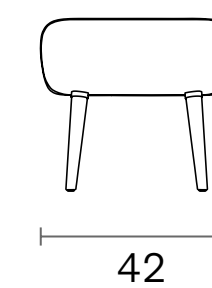

Ellipse

Dimensions (cm)

Wood Swivel Base

Metal Swivel Base

Premium Office Base

Dimensions (cm)

Lounge

Sled

Sled
with Headrest

Sled Base
Pouf

Wood / Metal Dowel Base

Wood / Metal Dowel Base
with Headrest

Wood / Metal Dowel Base
Pouf

Wood Swivel Base

Wood Swivel Base
with Headrest

Wood Swivel Base
Pouf

Lamy

Chair - Lounge

Indoor

Technical Specifications		Chair
Package Dimensions (cm) Quantity in box: 1	Sled X Ellipse Wood Swivel Premium S Premium Office S	58x62x84 58x62x84 75x80x80 58x62x84 69x63x88 69x63x88
Volume (m ³)	Sled X Ellipse Wood Swivel Premium S Premium Office S	0,31 0,31 0,48 0,31 0,38 0,38
Weight (kg)	Sled X Ellipse Wood Swivel Premium S Premium Office S	11,5 11,5 12 13 13 14
Structure	Metal Structure + Polyurethane	
Base	Sled X Ellipse Wood Swivel Premium S Premium Office S	Ø12mm Metal Rod + Electrostatic Powder Coated Ø16mm Metal Tube + Electrostatic Powder Coated 14x28 Oval Tube + Electrostatic Powder Coated Solid Ashwood Metal Tapered Tube + Electrostatic Powder Coated Aluminum Injection + Electrostatic Powder Coated