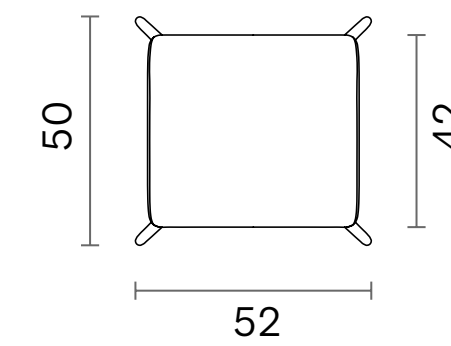

Metal Swivel Base
Pouf