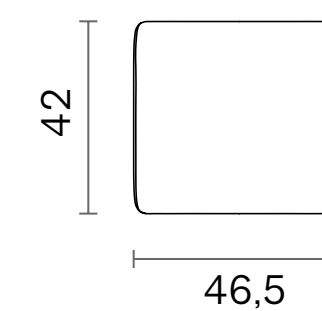

Wood Swivel Base
Pouf