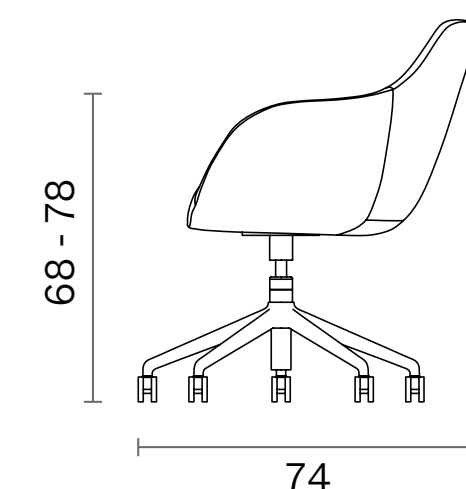

Metal Dowel Base

Premium Swivel

Premium Swivel
with Headrest

Premium Swivel
Pouf

Dimensions (cm)

Chair

Sled

X

Ellipse

Dimensions (cm)

Wood Swivel Base

Metal Swivel Base

Premium Office Base

Dimensions (cm)

Lounge

Sled

Lamy

Chair - Lounge

Indoor

Technical Specifications		Chair
Package Dimensions (cm) Quantity in box: 1	Sled X Ellipse Wood Swivel Premium S Premium Office S	58x62x84 58x62x84 75x80x80 58x62x84 69x63x88 69x63x88
Volume (m ³)	Sled X Ellipse Wood Swivel Premium S Premium Office S	0,31 0,31 0,48 0,31 0,38 0,38
Weight (kg)	Sled X Ellipse Wood Swivel Premium S Premium Office S	11,5 11,5 12 13 13 14
Structure	Metal Structure + Polyurethane	
Base	Sled X Ellipse Wood Swivel Premium S Premium Office S	Ø12mm Metal Rod + Electrostatic Powder Coated Ø16mm Metal Tube + Electrostatic Powder Coated 14x28 Oval Tube + Electrostatic Powder Coated Solid Ashwood Metal Tapered Tube + Electrostatic Powder Coated Aluminum Injection + Electrostatic Powder Coated