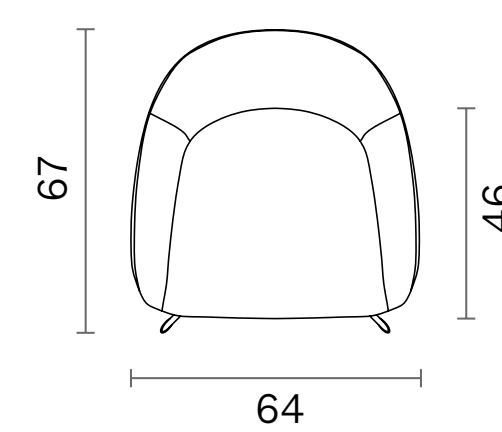

Metal Dowel Base

Premium Swivel

Premium Swivel
with Headrest

Premium Swivel
Pouf

Dimensions (cm)

Chair

Sled

X

Ellipse

Dimensions (cm)

Wood Swivel Base

Metal Swivel Base

Premium Office Base

Dimensions (cm)

Lounge

Sled