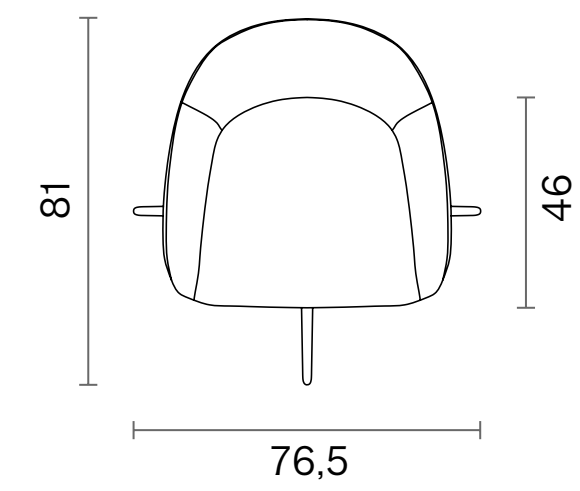

Metal Dowel Base

Premium Swivel

Premium Swivel
with Headrest

Premium Swivel
Pouf

Dimensions (cm)

Chair

Sled

X

Ellipse

Dimensions (cm)

Wood Swivel Base

Metal Swivel Base

Premium Office Base

Dimensions (cm)

Lounge

Sled