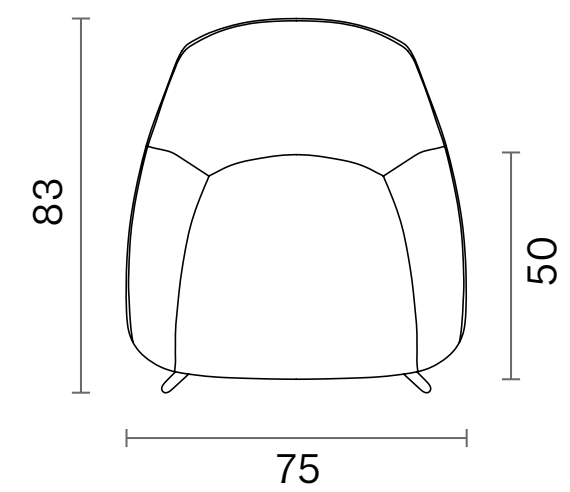

Metal Swivel Base