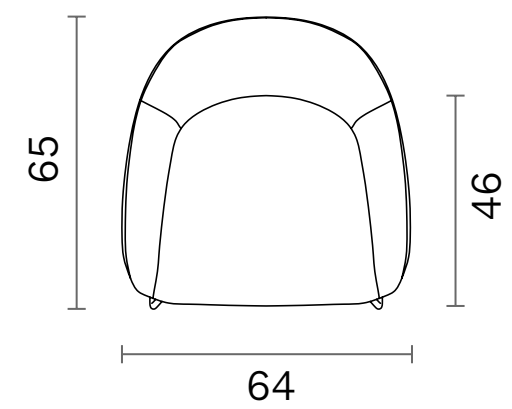

Metal Dowel Base

Premium Swivel

Premium Swivel
with Headrest

Premium Swivel
Pouf

Dimensions (cm)

Chair

Sled

X

Ellipse

Dimensions (cm)

Wood Swivel Base

Metal Swivel Base

Premium Office Base

Dimensions (cm)

Lounge

Sled