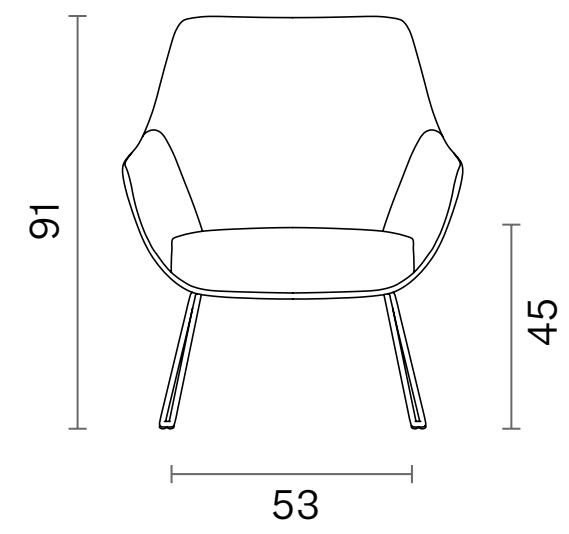

Metal Dowel Base

Premium Swivel

Premium Swivel
with Headrest

Premium Swivel
Pouf

Dimensions (cm)

Chair

Sled

X

Ellipse

Dimensions (cm)

Wood Swivel Base

Metal Swivel Base

Premium Office Base

Dimensions (cm)

Lounge

Sled

Lamy

Chair - Lounge

Indoor

Technical Specifications		Chair
Package Dimensions (cm) Quantity in box: 1	Sled X Ellipse Wood Swivel Premium S Premium Office S	58x62x84 58x62x84 75x80x80 58x62x84 69x63x88 69x63x88
Volume (m ³)	Sled X Ellipse Wood Swivel Premium S Premium Office S	0,31 0,31 0,48 0,31 0,38 0,38
Weight (kg)	Sled X Ellipse Wood Swivel Premium S Premium Office S	11,5 11,5 12 13 13 14
Structure	Metal Structure + Polyurethane	
Base	Sled X Ellipse Wood Swivel Premium S Premium Office S	Ø12mm Metal Rod + Electrostatic Powder Coated Ø16mm Metal Tube + Electrostatic Powder Coated 14x28 Oval Tube + Electrostatic Powder Coated Solid Ashwood Metal Tapered Tube + Electrostatic Powder Coated Aluminum Injection + Electrostatic Powder Coated