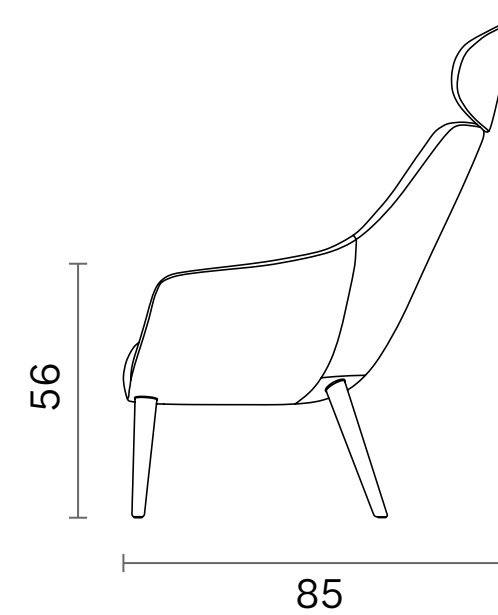

Wood / Metal Dowel Base
with Headrest