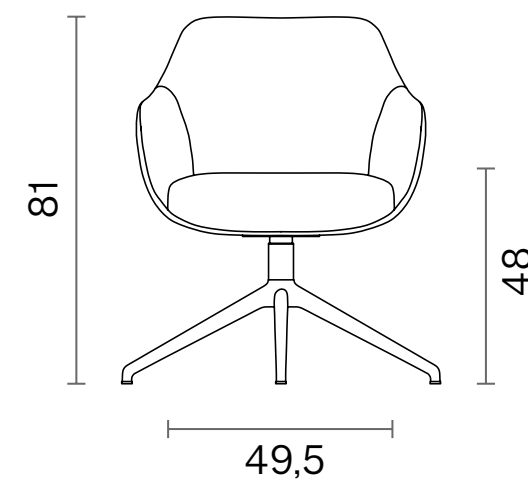

Metal Dowel Base

Premium Swivel

Premium Swivel
with Headrest

Premium Swivel
Pouf

Dimensions (cm)

Chair

Sled

X

Ellipse

Dimensions (cm)

Wood Swivel Base

Metal Swivel Base

Premium Office Base

Dimensions (cm)

Lounge

Sled

Lamy

Chair - Lounge

Indoor

Technical Specifications		Chair
Package Dimensions (cm) Quantity in box: 1	Sled X Ellipse Wood Swivel Premium S Premium Office S	58x62x84 58x62x84 75x80x80 58x62x84 69x63x88 69x63x88
Volume (m ³)	Sled X Ellipse Wood Swivel Premium S Premium Office S	0,31 0,31 0,48 0,31 0,38 0,38
Weight (kg)	Sled X Ellipse Wood Swivel Premium S Premium Office S	11,5 11,5 12 13 13 14
Structure	Metal Structure + Polyurethane	
Base	Sled X Ellipse Wood Swivel Premium S Premium Office S	Ø12mm Metal Rod + Electrostatic Powder Coated Ø16mm Metal Tube + Electrostatic Powder Coated 14x28 Oval Tube + Electrostatic Powder Coated Solid Ashwood Metal Tapered Tube + Electrostatic Powder Coated Aluminum Injection + Electrostatic Powder Coated