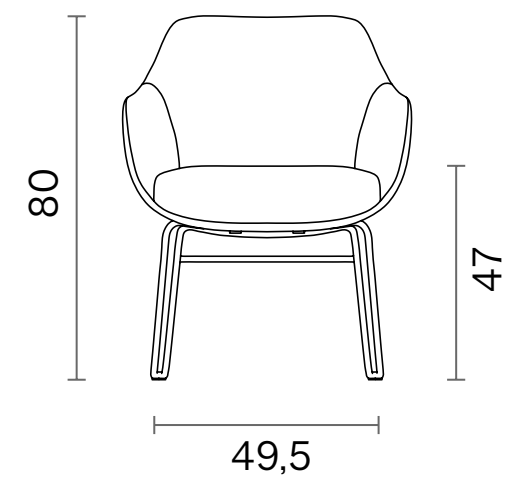

Metal Dowel Base

Premium Swivel

Premium Swivel
with Headrest

Premium Swivel
Pouf

Dimensions (cm)

Chair

Sled

X

Ellipse

Dimensions (cm)

Wood Swivel Base

Metal Swivel Base

Premium Office Base

Dimensions (cm)

Lounge

Sled