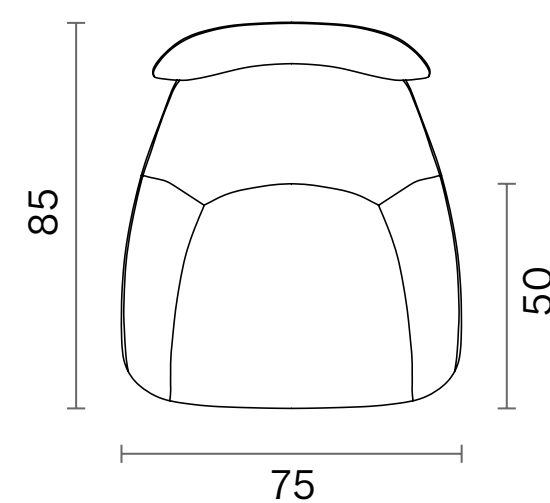

Wood Swivel Base
with Headrest