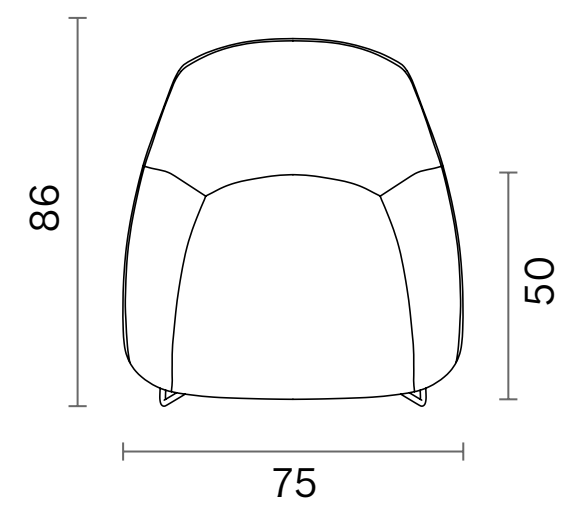

Ellipse

Dimensions (cm)

Wood Swivel Base

Metal Swivel Base

Premium Office Base

Dimensions (cm)

Lounge

Sled