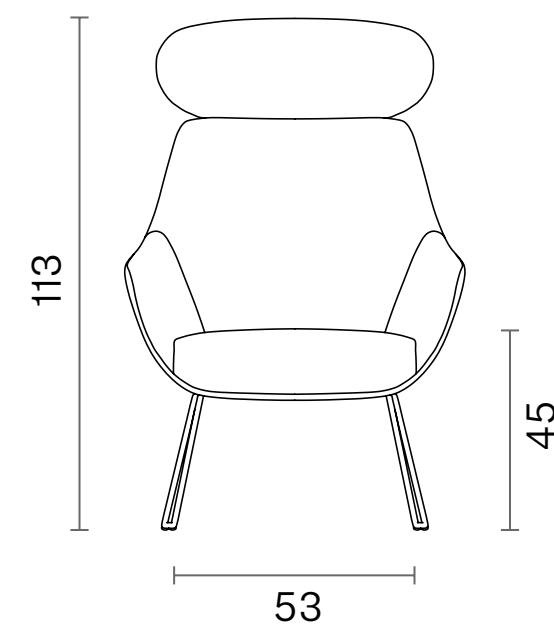

Sled
with Headrest

Sled Base
Pouf