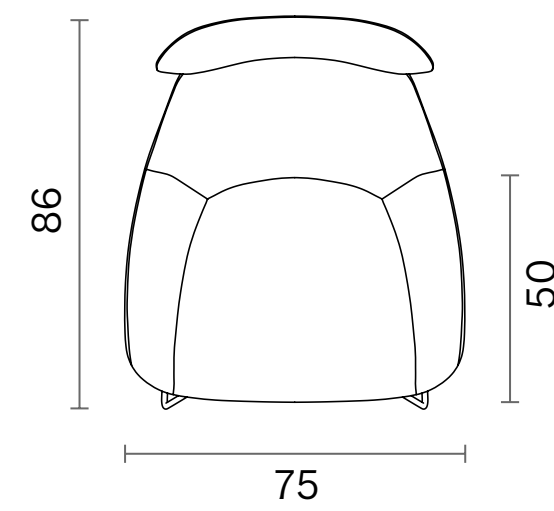

Sled Base
Pouf