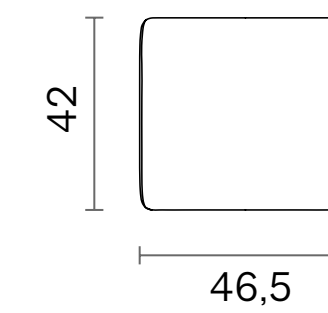

Wood / Metal Dowel Base
Pouf

Sled Base
Pouf