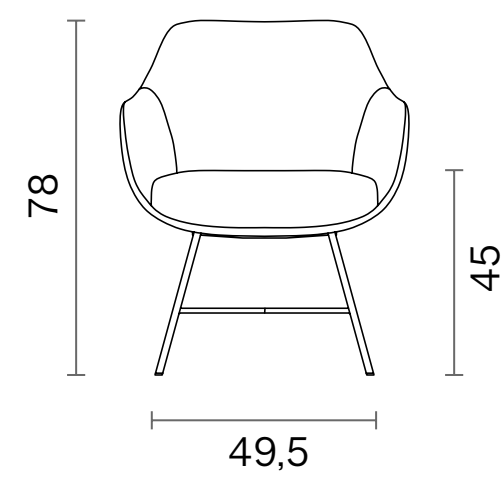

Metal Dowel Base

Premium Swivel

Premium Swivel
with Headrest

Premium Swivel
Pouf

Dimensions (cm)

Chair

Sled

X

Ellipse

Dimensions (cm)

Wood Swivel Base

Metal Swivel Base

Premium Office Base

Dimensions (cm)

Lounge

Sled