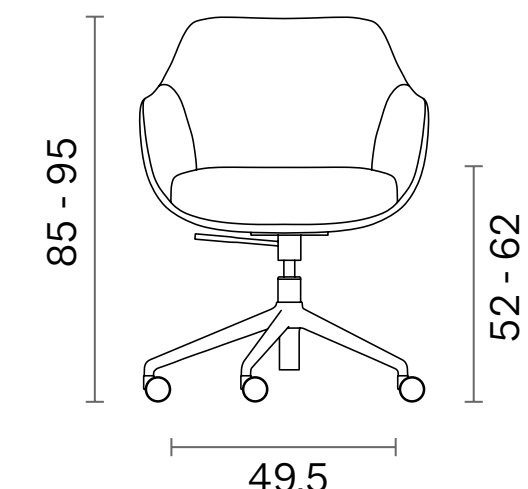

Metal Dowel Base

Premium Swivel

Premium Swivel
with Headrest

Premium Swivel
Pouf

Dimensions (cm)

Chair

Sled

X

Ellipse

Dimensions (cm)

Wood Swivel Base

Metal Swivel Base

Premium Office Base

Dimensions (cm)

Lounge

Sled

Lamy

Chair - Lounge

Indoor

Technical Specifications		Chair
Package Dimensions (cm) Quantity in box: 1	Sled X Ellipse Wood Swivel Premium S Premium Office S	58x62x84 58x62x84 75x80x80 58x62x84 69x63x88 69x63x88
Volume (m ³)	Sled X Ellipse Wood Swivel Premium S Premium Office S	0,31 0,31 0,48 0,31 0,38 0,38
Weight (kg)	Sled X Ellipse Wood Swivel Premium S Premium Office S	11,5 11,5 12 13 13 14
Structure	Metal Structure + Polyurethane	
Base	Sled X Ellipse Wood Swivel Premium S Premium Office S	Ø12mm Metal Rod + Electrostatic Powder Coated Ø16mm Metal Tube + Electrostatic Powder Coated 14x28 Oval Tube + Electrostatic Powder Coated Solid Ashwood Metal Tapered Tube + Electrostatic Powder Coated Aluminum Injection + Electrostatic Powder Coated