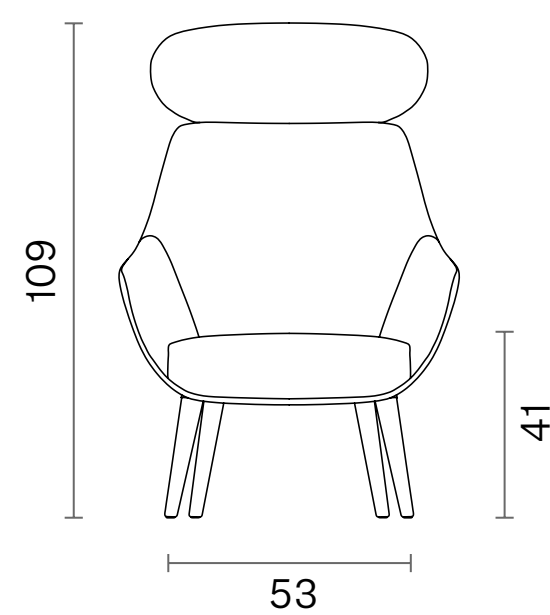

Wood / Metal Dowel Base
with Headrest