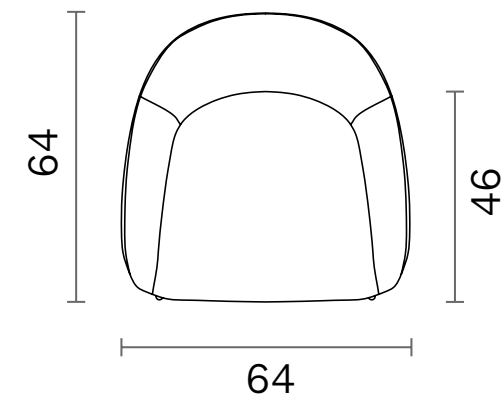

Metal Dowel Base

Premium Swivel

Premium Swivel
with Headrest

Premium Swivel
Pouf

Dimensions (cm)

Chair

Sled

X

Ellipse

Dimensions (cm)

Wood Swivel Base

Metal Swivel Base

Premium Office Base

Dimensions (cm)

Lounge

Sled