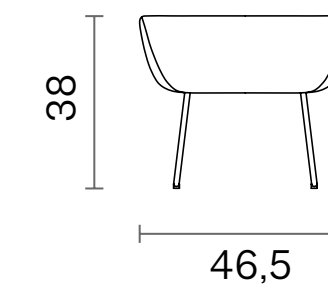

Sled Base
Pouf