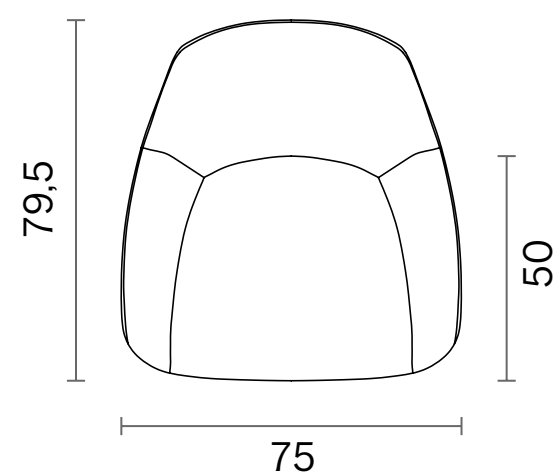

Wood Swivel Base