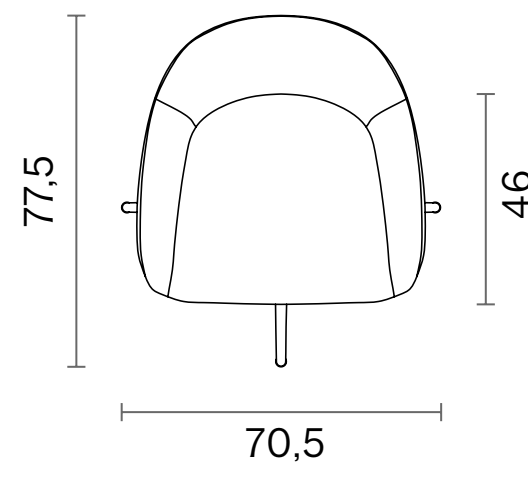

Ellipse

Dimensions (cm)

Wood Swivel Base

Metal Swivel Base

Premium Office Base

Dimensions (cm)

Lounge

Sled

Lamy

Chair - Lounge

Indoor

Technical Specifications		Chair
Package Dimensions (cm) Quantity in box: 1	Sled X Ellipse Wood Swivel Premium S Premium Office S	58x62x84 58x62x84 75x80x80 58x62x84 69x63x88 69x63x88
Volume (m ³)	Sled X Ellipse Wood Swivel Premium S Premium Office S	0,31 0,31 0,48 0,31 0,38 0,38
Weight (kg)	Sled X Ellipse Wood Swivel Premium S Premium Office S	11,5 11,5 12 13 13 14
Structure	Metal Structure + Polyurethane	
Base	Sled X Ellipse Wood Swivel Premium S Premium Office S	Ø12mm Metal Rod + Electrostatic Powder Coated Ø16mm Metal Tube + Electrostatic Powder Coated 14x28 Oval Tube + Electrostatic Powder Coated Solid Ashwood Metal Tapered Tube + Electrostatic Powder Coated Aluminum Injection + Electrostatic Powder Coated