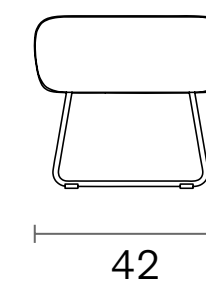

Sled Base
Pouf