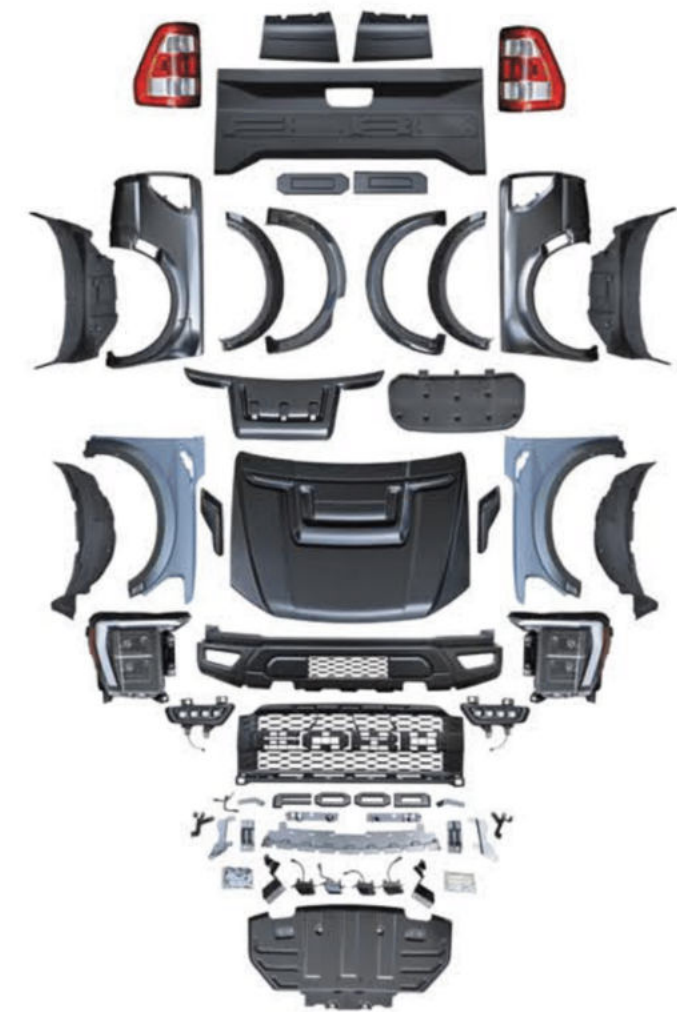

☐/BS-MUST-114/
☐/23 Mustang Rear Diffuser/