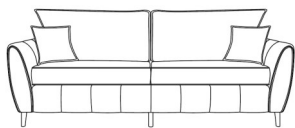

## ALEXIS COLLECTION

Sit back and relax with the luxurious Alexis collection. Featuring a contemporary high back design choose between a range of gorgeous fabric finishes as well as the choice of silver or gold piping and feet. Available in a selection of sizes, you can create a eye-catching look for your unique space.

### Features

- Frame: Solid MDF with joints glued and stapled for extra strength
- Interiors: 300g high-loft fibre wrapped foam for maximum comfort and support
- Back Cushions: Filled with conjugate hollow virgin white fibre
- Seat and back cushions fully reversible
- Available in a selection of fabrics
- Feet and trim available in Gold and Silver

**4 Seat Sofa**

W 220 x D 90 x H 103 cm

**3 Seat Sofa**

W 195 x D 90 x H 103 cm

**2 Seat Sofa**

W 164 x D 90 x H 103 cm

**Love Chair**

W 130 x D 90 x H 103 cm