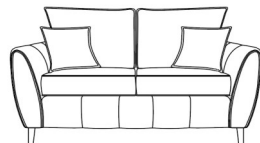

## ALEXIS COLLECTION

Sit back and relax with the luxurious Alexis collection. Featuring a contemporary high back design choose between a range of gorgeous fabric finishes as well as the choice of silver or gold piping and feet. Available in a selection of sizes, you can create a eye-catching look for your unique space.

### Features

- Frame: Solid MDF with joints glued and stapled for extra strength
- Interiors: 300g high-loft fibre wrapped foam for maximum comfort and support
- Back Cushions: Filled with conjugate hollow virgin white fibre
- Seat and back cushions fully reversible
- Available in a selection of fabrics
- Feet and trim available in Gold and Silver

**4 Seat Sofa**

W 220 x D 90 x H 103 cm

**3 Seat Sofa**

W 195 x D 90 x H 103 cm

**2 Seat Sofa**

W 164 x D 90 x H 103 cm

**Love Chair**

W 130 x D 90 x H 103 cm