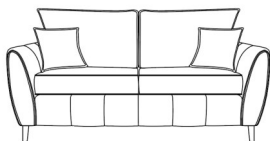

## ALEXIS COLLECTION

Sit back and relax with the luxurious Alexis collection. Featuring a contemporary high back design choose between a range of gorgeous fabric finishes as well as the choice of silver or gold piping and feet. Available in a selection of sizes, you can create a eye-catching look for your unique space.

### Features

- Frame: Solid MDF with joints glued and stapled for extra strength
- Interiors: 300g high-loft fibre wrapped foam for maximum comfort and support
- Back Cushions: Filled with conjugate hollow virgin white fibre
- Seat and back cushions fully reversible
- Available in a selection of fabrics
- Feet and trim available in Gold and Silver

**4 Seat Sofa**

W 220 x D 90 x H 103 cm

**3 Seat Sofa**

W 195 x D 90 x H 103 cm

**2 Seat Sofa**

W 164 x D 90 x H 103 cm

**Love Chair**

W 130 x D 90 x H 103 cm