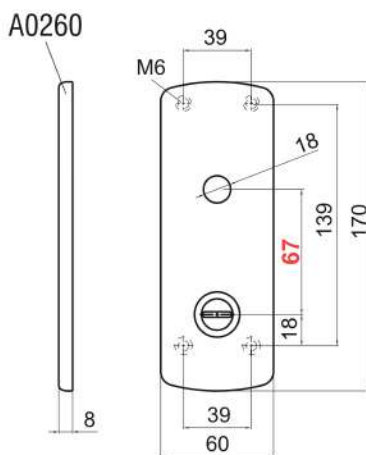

DN19P.

DN22P.

- X FASEM
- X ISEO
- X PREFER
- X VIRO
- X CISA

DN42P.

DN32P.

N Nero
Black

Accessori
Accessories

Standard
S1
3.5