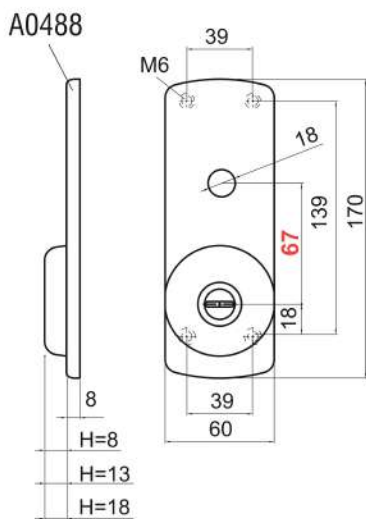

DN19P.

DN22P.

- X FASEM
- X ISEO
- X PREFER
- X VIRO
- X CISA

DN42P.

DN32P.

N Nero
Black

Accessori
Accessories

Standard
S1
3.5