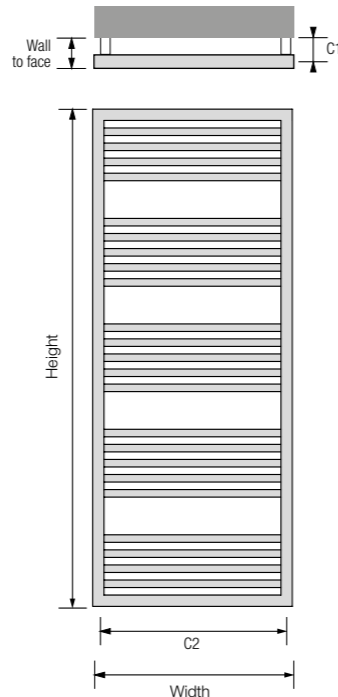

Sizes:	Material:	Operating up to:	Delivery:	Electric options:	Colours:	Guarantee:
2	S	6bar	2-3days*		chart 1	5yrs**

Sabrina

Made from robust steel tubes, the Sabrina's square profile is highlighted by a bold frame that creates a focal point. Its generous bar spacing allows plenty of room for towels, while dual fuel and electric options allow it to be used even in the summer months.

H 1040

Central heating

Height: **1040** Width: **530**
 Wall to face: **95-108**
 C1 Tapping from wall: **80-93**
 C2 Centres: **500**
 Output Δt 50°C: **486 watts / 1658 btu**
 Dry weight kg: **10.00**
 Water content L: **4.00**

SACO-E-104-53

Colour **£490.00 ex VAT**
£588.00 inc VAT

Measurement assuming both tee pieces supplied facing inwards

H 1320

Central heating

Height: **1320** Width: **530**
 Wall to face: **95-108**
 C1 Tapping from wall: **80-93**
 C2 Centres: **500**
 Output Δt 50°C: **612 watts / 2088 btu**
 Dry weight kg: **12.40**
 Water content L: **4.90**