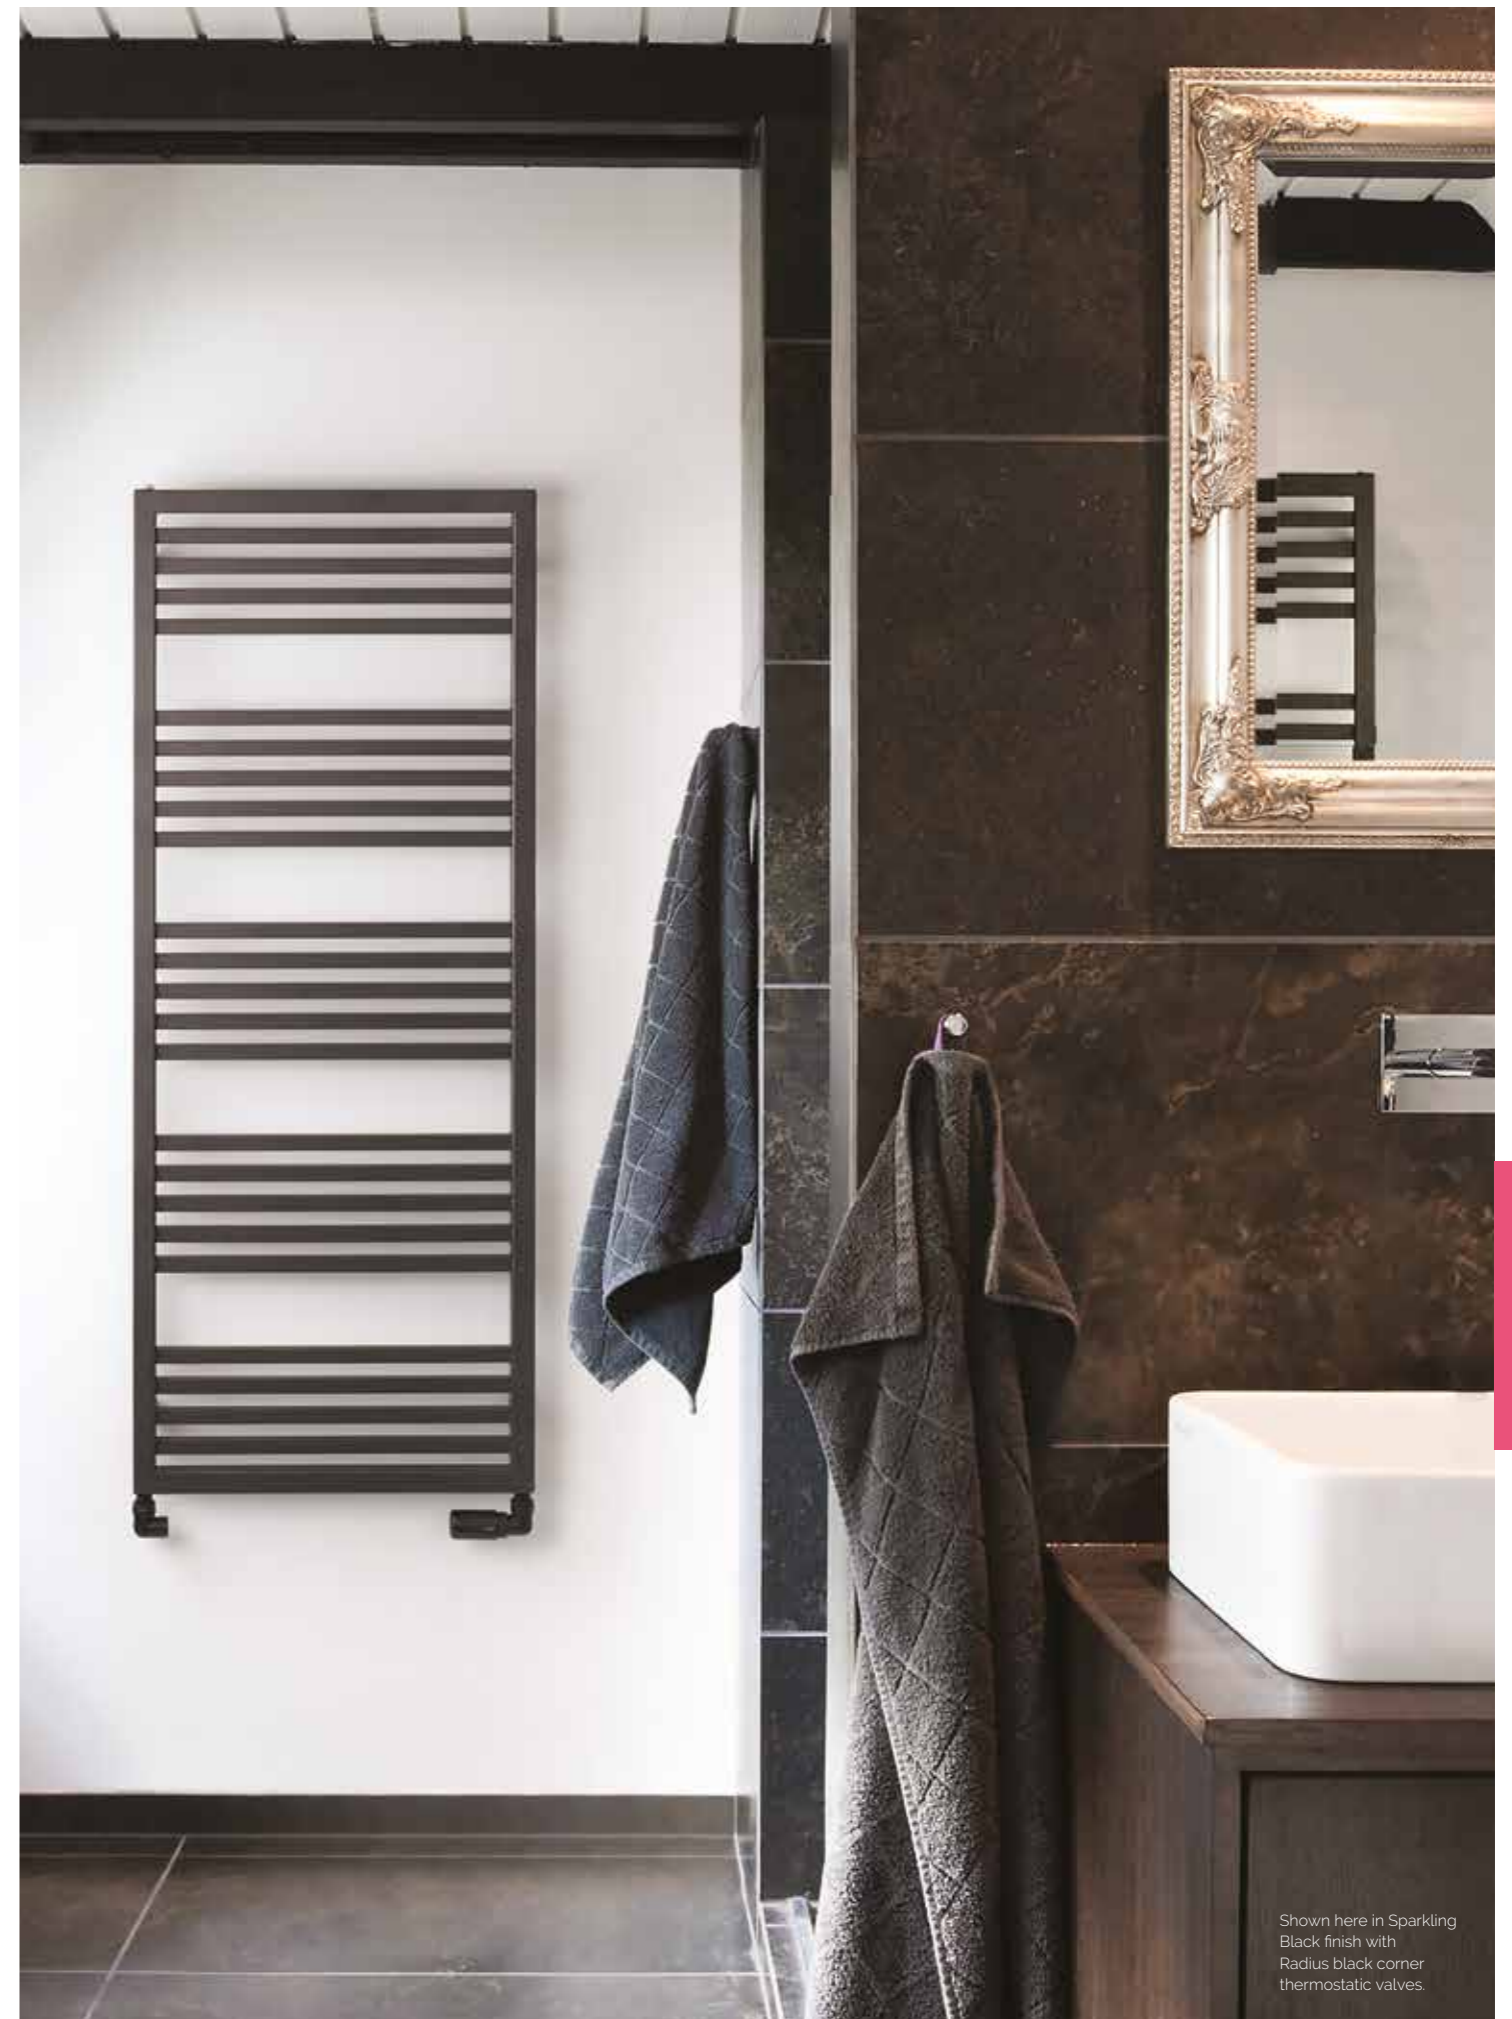

Sizes:	Material:	Operating up to:	Delivery:	Electric options:	Colours:	Guarantee:
2	S	6bar	2-3days*		chart 1	5yrs**

Sabrina

Made from robust steel tubes, the Sabrina's square profile is highlighted by a bold frame that creates a focal point. Its generous bar spacing allows plenty of room for towels, while dual fuel and electric options allow it to be used even in the summer months.

SAWH-E-132-53

White **£428.00 ex VAT**
 (RAL 9016) **£513.60 inc VAT**

SASG-E-132-53

Sparkling **£505.00 ex VAT**
 Grey **£606.00 inc VAT**

SASB-E-132-53

Sparkling **£505.00 ex VAT**
 Black **£606.00 inc VAT**

SACO-E-132-53

Colour **£505.00 ex VAT**
£606.00 inc VAT

Shown here in Sparkling Black finish with Radius black corner thermostatic valves.