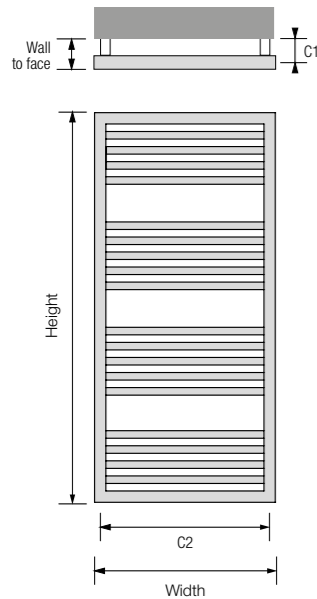

Sizes:	Material:	Operating up to:	Delivery:	Electric options:	Colours:	Guarantee:
2	S	6bar	2-3days*		chart 1	5yrs**

Sabrina

Made from robust steel tubes, the Sabrina's square profile is highlighted by a bold frame that creates a focal point. Its generous bar spacing allows plenty of room for towels, while dual fuel and electric options allow it to be used even in the summer months.

H 1040

Central heating

Height: **1040** Width: **530**
 Wall to face: **95-108**
 C1 Tapping from wall: **80-93**
 C2 Centres: **500**
 Output Δt 50°C: **486 watts / 1658 btu**
 Dry weight kg: **10.00**
 Water content L: **4.00**

SACO-E-104-53

Colour **£490.00 ex VAT**
£588.00 inc VAT

Measurement assuming both tee pieces supplied facing inwards

H 1320

Central heating

Height: **1320** Width: **530**
 Wall to face: **95-108**
 C1 Tapping from wall: **80-93**
 C2 Centres: **500**
 Output Δt 50°C: **612 watts / 2088 btu**
 Dry weight kg: **12.40**
 Water content L: **4.90**