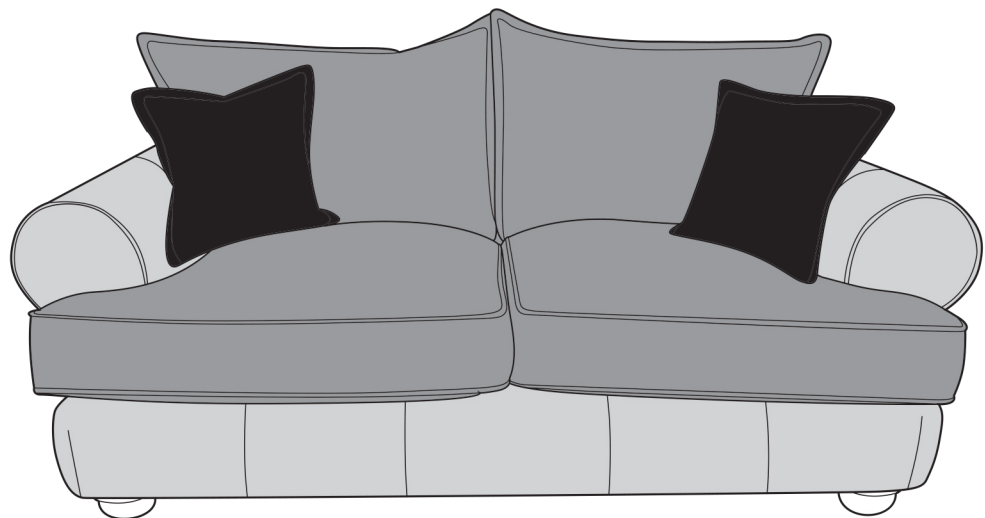

HORATIO MIX COVER GUIDE: STANDARD BACK

Please use this guide when ordering the following pieces to clarify cover options.

PENDLE VILLAGE
FURNITURE
Est. 1997

4 Seater Modular Sofa - 4MD-S-C

3 Seater Sofa - 3ST-S-C

2 Seater Sofa - 2ST-S-C

Love Chair - LOV-S-C

- COVER 1**
(OUTER / FRONT
BORDER / ARM/
SIDES)
- COVER 2**
(INNER/
OUTSIDE BACK)
- COVER 3**
(SCATTER)

Standard back
Scatter Cushions

Front = Cover 3
Back = Cover 2
Flanged Edge