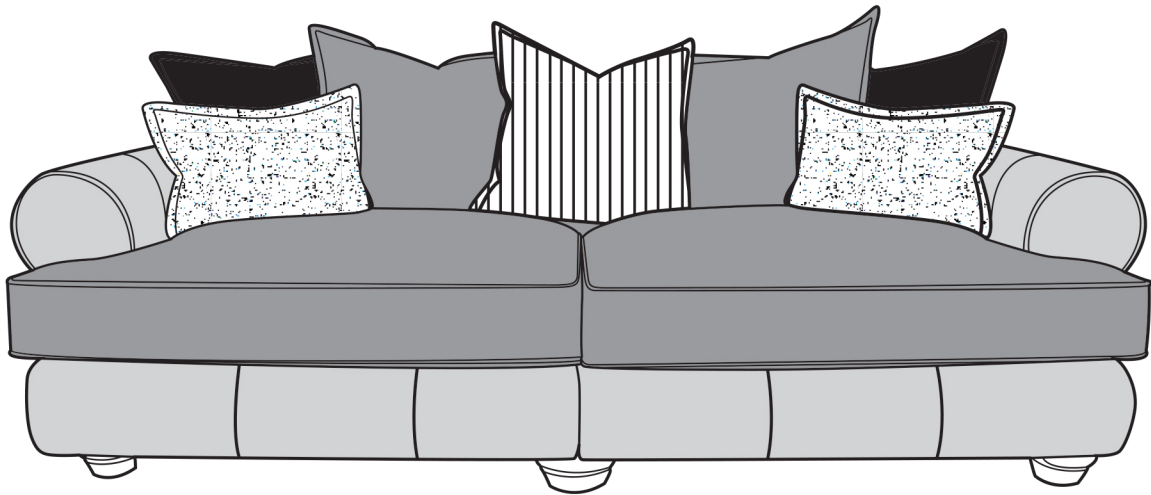

HORATIO MIX COVER GUIDE: PILLOW BACK

Please use this guide when ordering the following pieces to clarify cover options.

PENDLE VILLAGE FURNITURE
Est. 1997

4 Seater Modular Sofa - 4MD-P-C