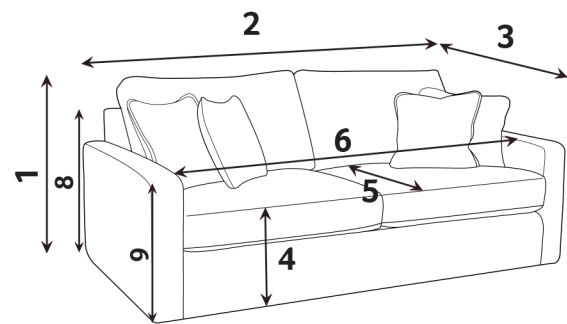

AVAILABLE PIECES	HEIGHT 1	WIDTH 2	DEPTH 3	SEAT HEIGHT 4	SEAT DEPTH 5	SEAT WIDTH 6	ACCESS DIAGONAL 7	OUTBACK HEIGHT 8	ARM HEIGHT 9	WEIGHT (KG)	SCATTER CUSHIONS / BOLSTERS
4 SEATER MODULAR SOFA (4MD)	86	246	106	49	70	188	248	70	63	80	SB = 2 x SCATTER PB = 2 x BOLSTER
4ML/4MR UNIT	86	123	106	49	70	94	147	70	63	40	SB = 1 x SCATTER PB = 1 x BOLSTER
3 SEATER SOFA (3ST)	86	209	106	49	70	157	221	70	63	65	SB = 2 x SCATTER PB = 1 x BOLSTER
2 SEATER SOFA (2ST)	86	189	106	49	70	134	203	70	63	59.5	SB = 2 x SCATTER PB = 1 x BOLSTER
LOVE CHAIR (LOV)	86	147	106	49	70	91	168	70	63	50.5	SB = 2 x SCATTER
ACCENT PIECES											
KENNETH ACCENT CHAIR (ACH)	114	98	108	56	54	62	130	N/A	63	34	N/A
HORATIO FOOTSTOOL (FST)	29	93	93	N/A	N/A	N/A	114	N/A	N/A	18	N/A

* Hardwood & composite board frame.

* Dowelled, screwed, glued & stapled joinery.

* Available with a Walnut wood foot.

* Featherflex seat interior. 

* Standard Back with fibre filled backs for added comfort and feather filled scatters. 

* Pillow Back with sumptuous feather filled pillow backs and feather bolsters 

* Serpentine seat springs & silent wire.

* Elasticated back webbing.

DIMENSION GUIDE

Check the diagonal access dimension to ensure furniture will fit in your home.