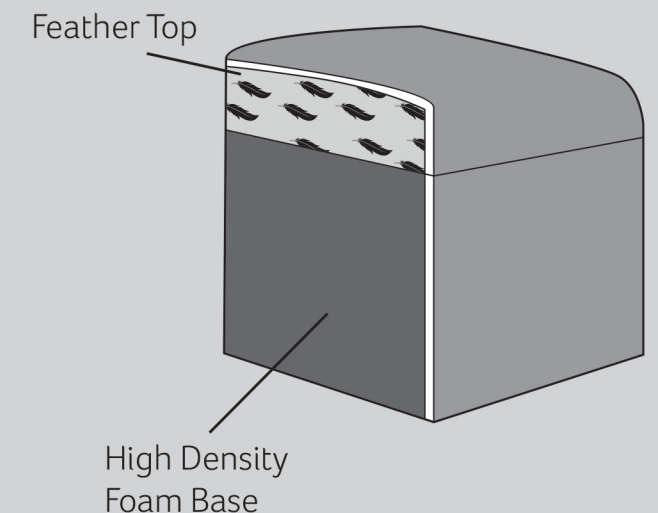

Front Foot - Walnut

Back Foot - Walnut

FOOT OPTIONS:

Wood is a natural product and will vary in shade/colour from item to item. Feet may require fitting.