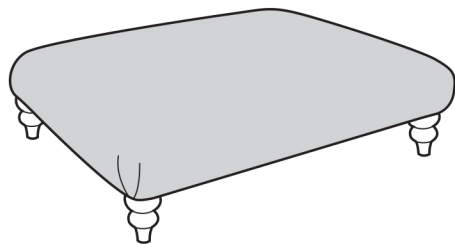

2 Seater Sofa - 2ST-P-C

Love Chair - LOV-P-C

COVER 1
(OUTER / FRONT BORDER/ ARM/ SIDES)

COVER 2
(INNER/ OUTSIDE BACK/ PILLOW)

COVER 3
(PILLOW)

COVER 4
(PILLOW)

COVER 5
(BOLSTER)

Pillow Back Cushions

Flanged Edge
Front = Cover 2
Back = Cover 2

Flanged Edge
Front = Cover 3
Back = Cover 2

Flanged Edge
Front = Cover 4
Back = Cover 2

Pillow Back Bolster Cushion

Front = Cover 5
Back = Cover 5
Flanged Edge

SUGGESTED ACCENT PIECES

Horatio Footstool (FST)
(Fabric Only)

Kenneth Accent Chair (ACH)
(Fabric Only)

COVER 1
(OUTER / BOLSTER FRONT)

COVER 2
(INNER / BOLSTER BACK)

Bolster Cushion

Front = Cover 1
Back = Cover 2
Flanged Edge

HORATIO MIX DIMENSIONS (CM)