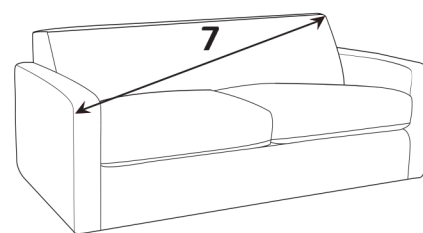

AVAILABLE PIECES	HEIGHT 1	WIDTH 2	DEPTH 3	SEAT HEIGHT 4	SEAT DEPTH 5	SEAT WIDTH 6	ACCESS DIAGONAL 7	OUTBACK HEIGHT 8	ARM HEIGHT 9	WEIGHT (KG)	SCATTER CUSHIONS / BOLSTERS
4 SEATER MODULAR SOFA (4MD)	86	246	106	49	70	188	248	70	63	80	SB = 2 x SCATTER PB = 2 x BOLSTER
4ML/4MR UNIT	86	123	106	49	70	94	147	70	63	40	SB = 1 x SCATTER PB = 1 x BOLSTER
3 SEATER SOFA (3ST)	86	209	106	49	70	157	221	70	63	65	SB = 2 x SCATTER PB = 1 x BOLSTER
2 SEATER SOFA (2ST)	86	189	106	49	70	134	203	70	63	59.5	SB = 2 x SCATTER PB = 1 x BOLSTER
LOVE CHAIR (LOV)	86	147	106	49	70	91	168	70	63	50.5	SB = 2 x SCATTER
ACCENT PIECES											
KENNETH ACCENT CHAIR (ACH)	114	98	108	56	54	62	130	N/A	63	34	N/A
HORATIO FOOTSTOOL (FST)	29	93	93	N/A	N/A	N/A	114	N/A	N/A	18	N/A

* Pillow Back with sumptuous feather filled pillow backs and feather bolsters 

* Serpentine seat springs & silent wire.

* Elasticated back webbing.

DIMENSION GUIDE

Check the diagonal access dimension to ensure furniture will fit in your home.

- 1 - HEIGHT
- 2 - WIDTH
- 3 - DEPTH
- 4 - SEAT HEIGHT
- 5 - SEAT DEPTH (STD & PILLOW)
- 6 - SEAT WIDTH
- 7 - DIAGONAL ACCESS
- 8 - OUTBACK HEIGHT
- 9 - ARM HEIGHT

Illustrations used for reference only.