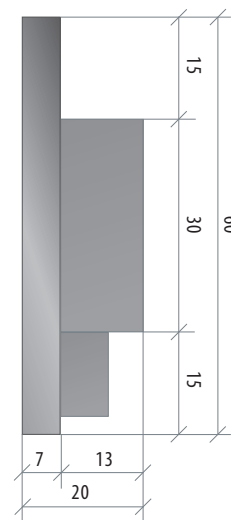

## Sterling Flame II FIREPLACE FITTING

All measurements are approximate and are given for guidance purposes only.

### FLAT FITTING

### FLUSH FITTING